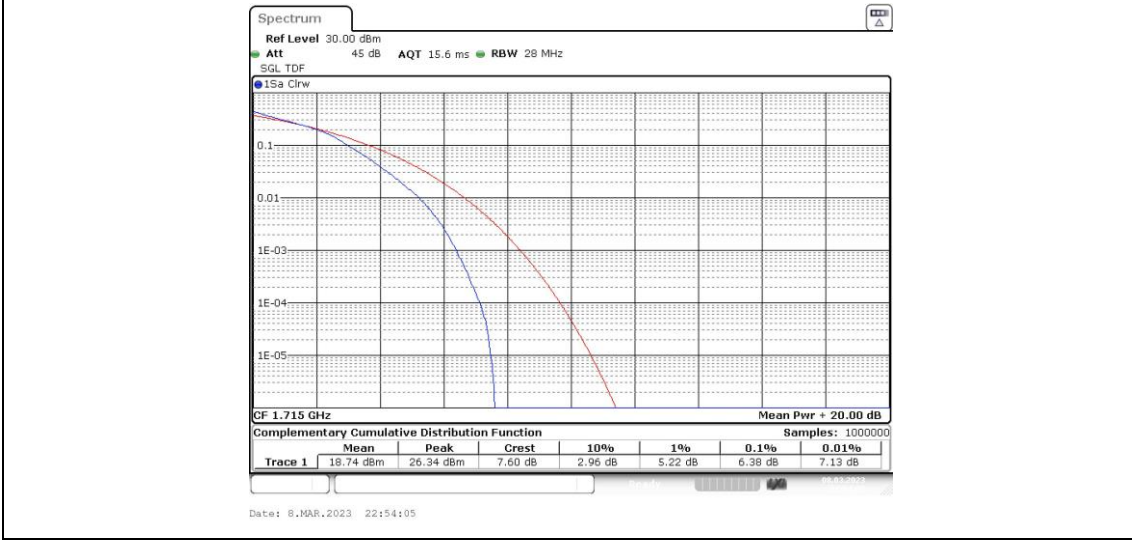

Band4-10MHz-16QAM-20000-50RB#0

Band4-10MHz-16QAM-20175-1RB#0