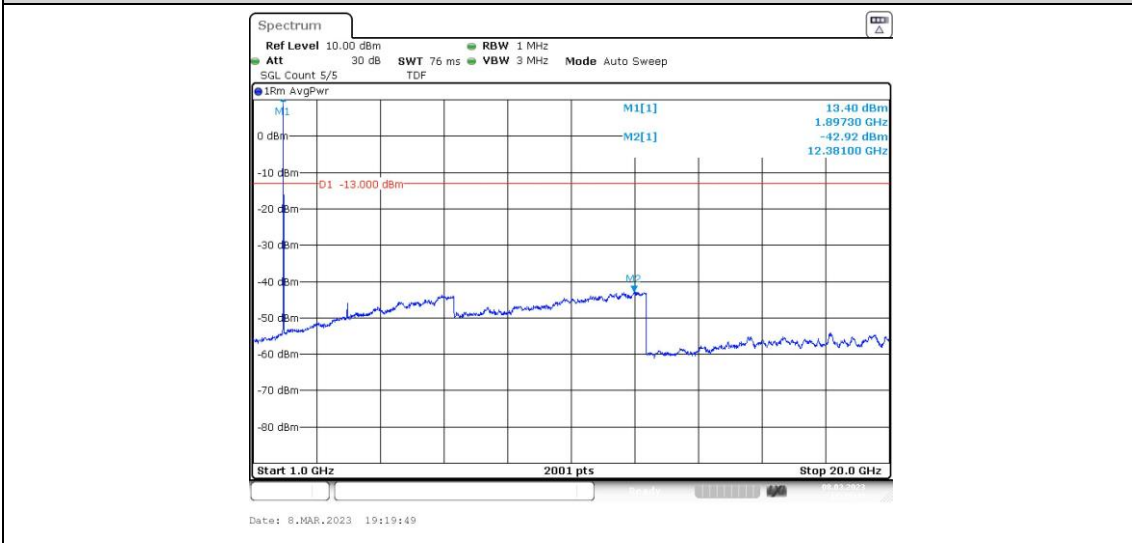

Band2-10MHz-16QAM-18650-1RB#0-Range1:0.009~0.15MHz