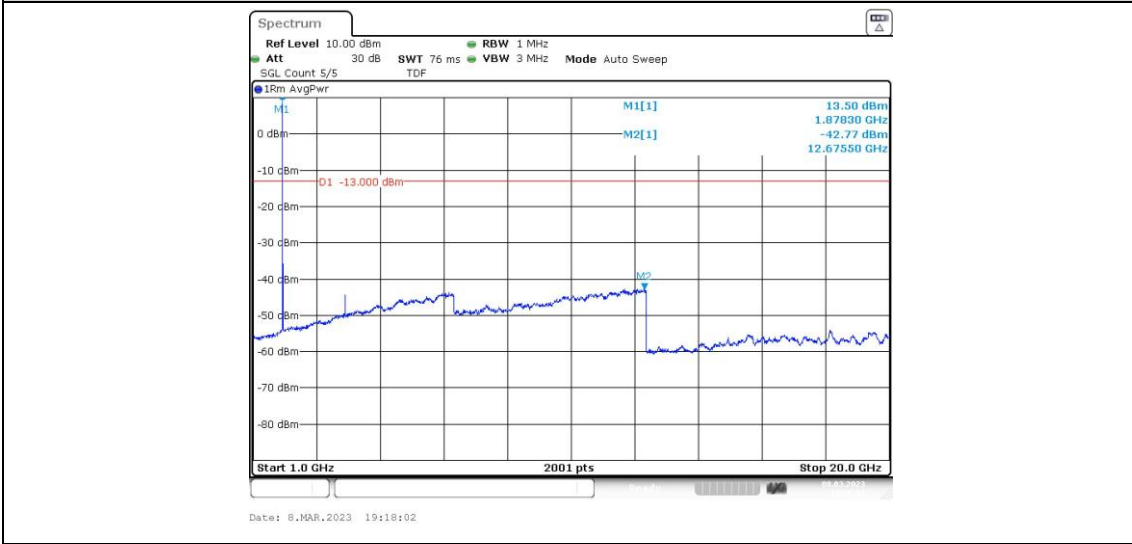

Band2-10MHz-QPSK-19150-1RB#0-Range1:0.009~0.15MHz