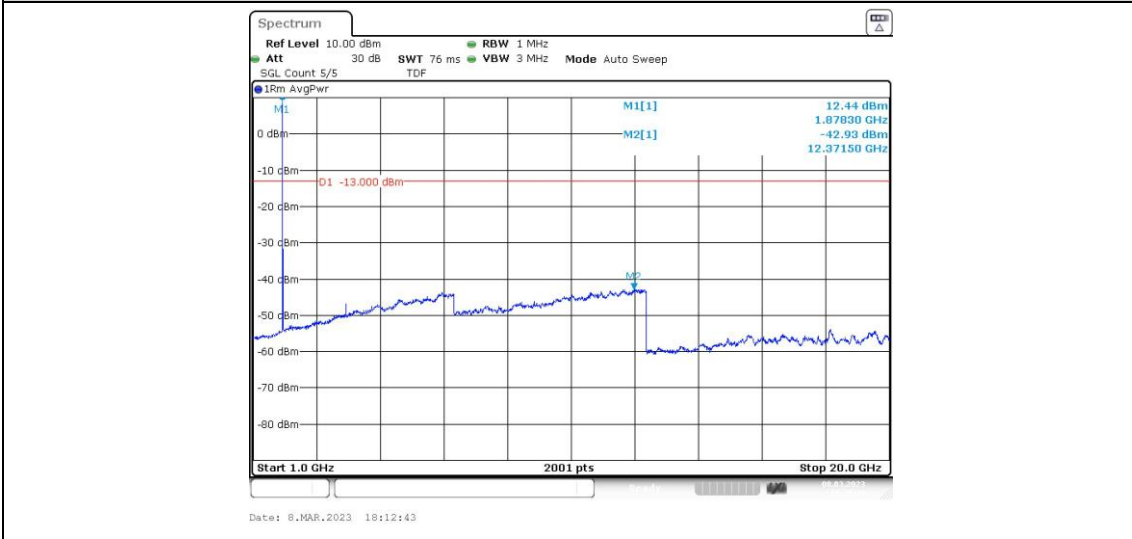

Band2-3MHz-16QAM-19185-1RB#0-Range1:0.009~0.15MHz