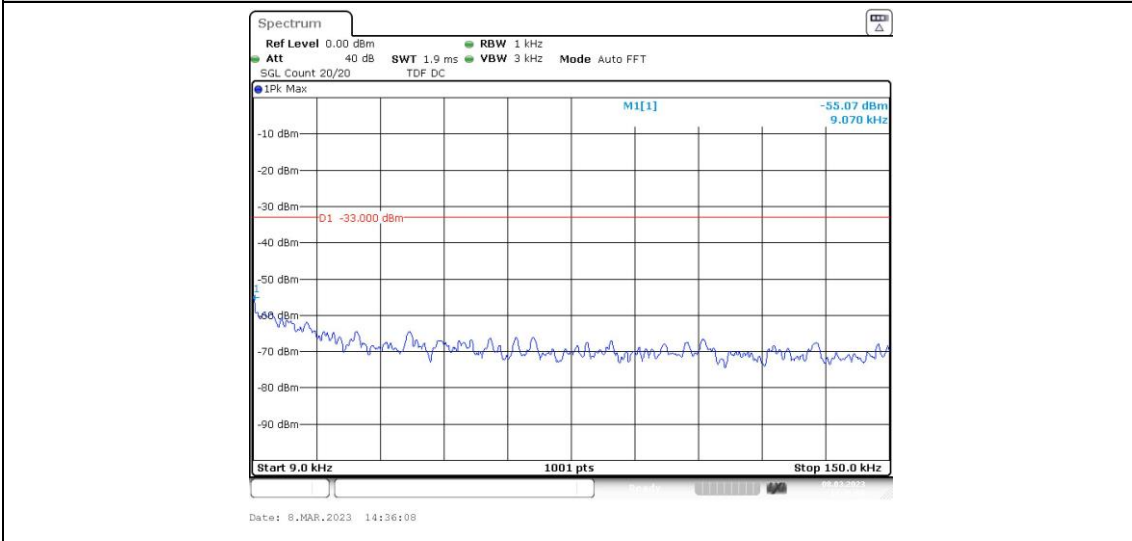

Band2-1.4MHz-16QAM-18900-1RB#0-Range1:0.009~0.15MHz