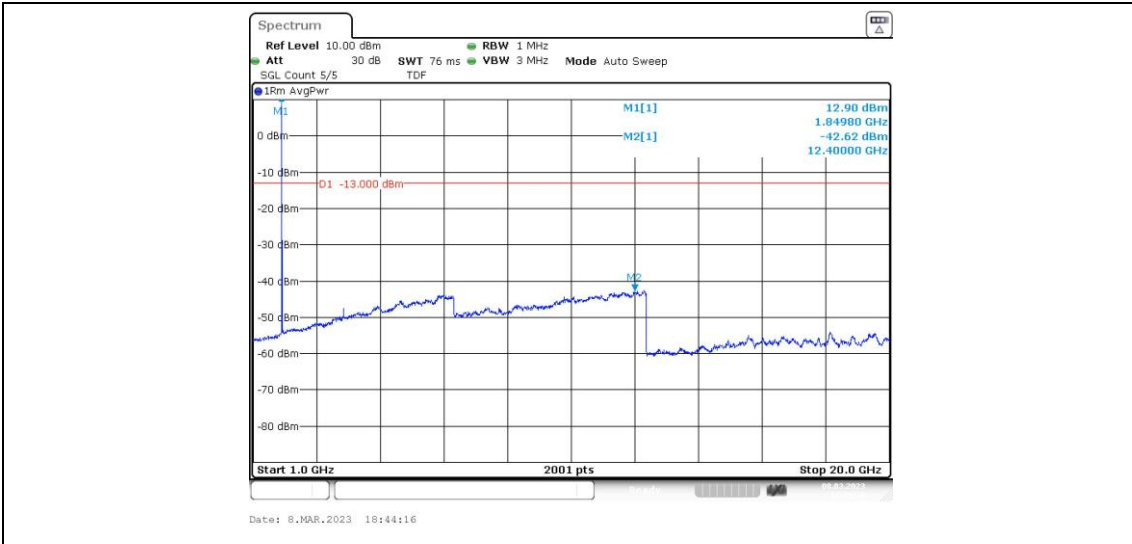

Band2-5MHz-16QAM-18900-1RB#0-Range1:0.009~0.15MHz