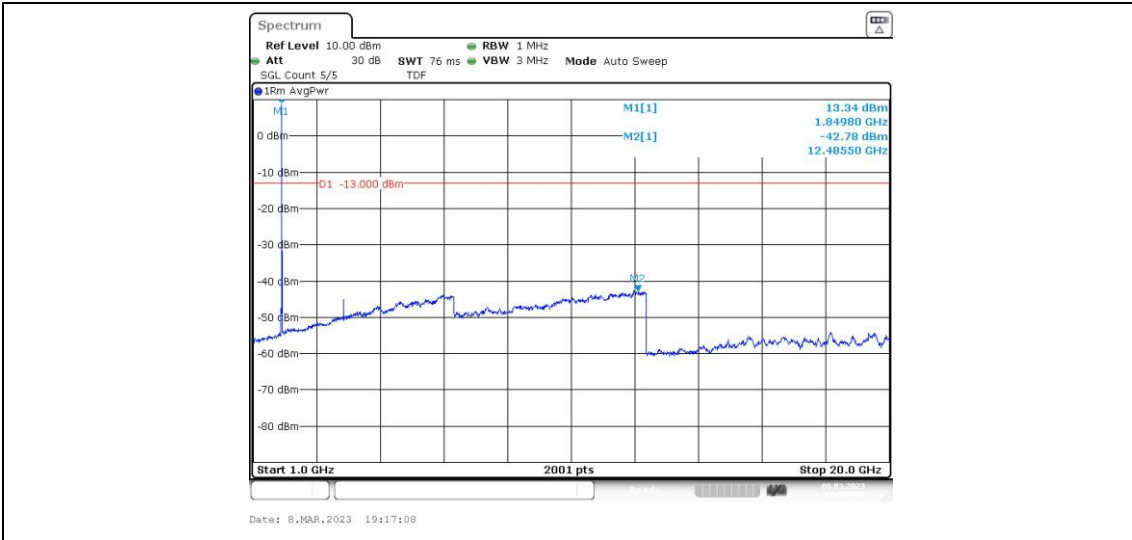

Band2-10MHz-16QAM-18900-1RB#0-Range1:0.009~0.15MHz