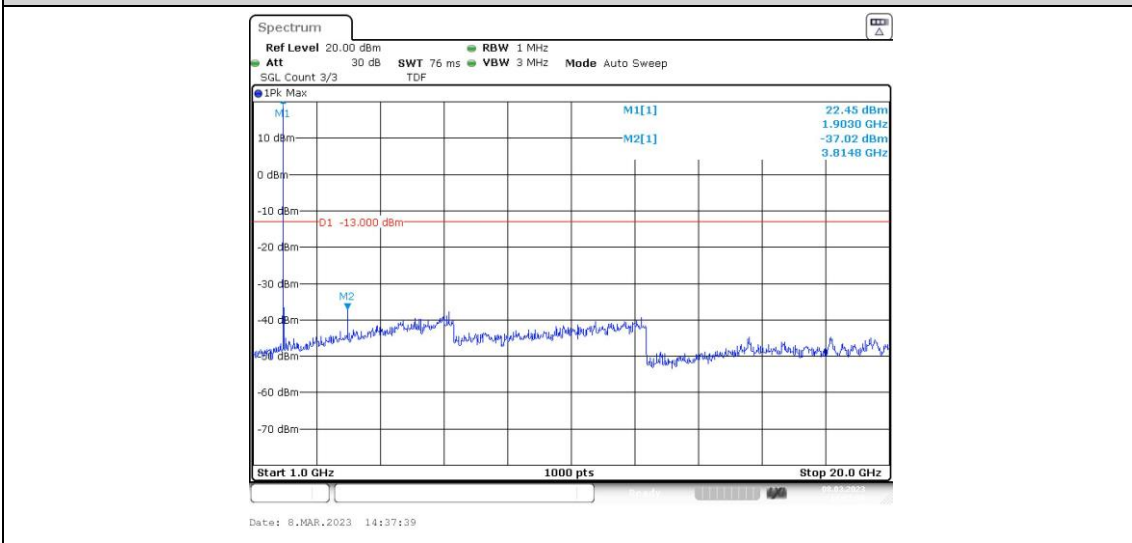

Band2-1.4MHz-16QAM-18607-1RB#0-Range1:0.009~0.15MHz