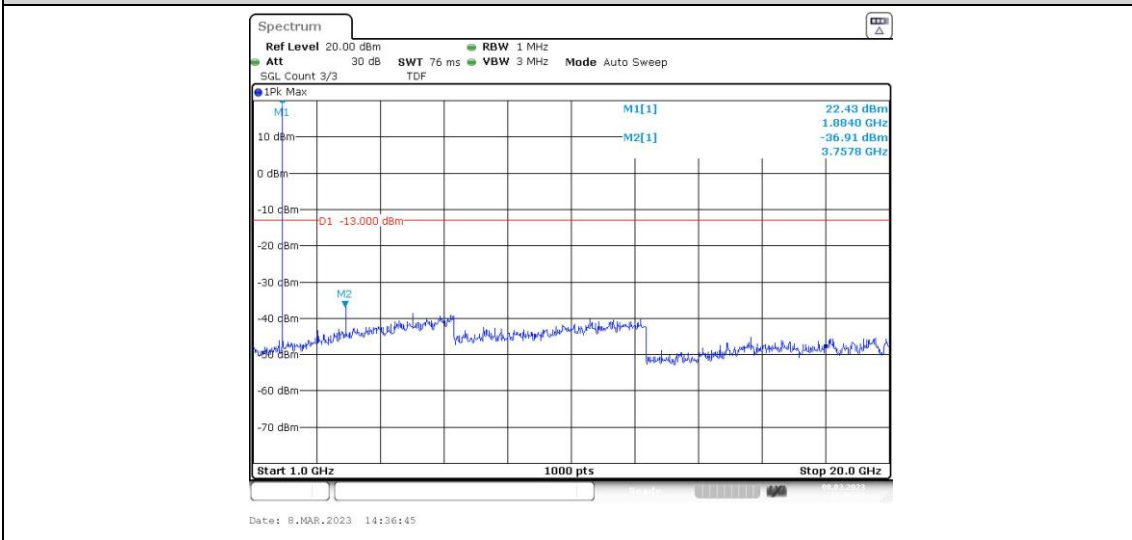

Band2-1.4MHz-16QAM-19193-1RB#0-Range1:0.009~0.15MHz