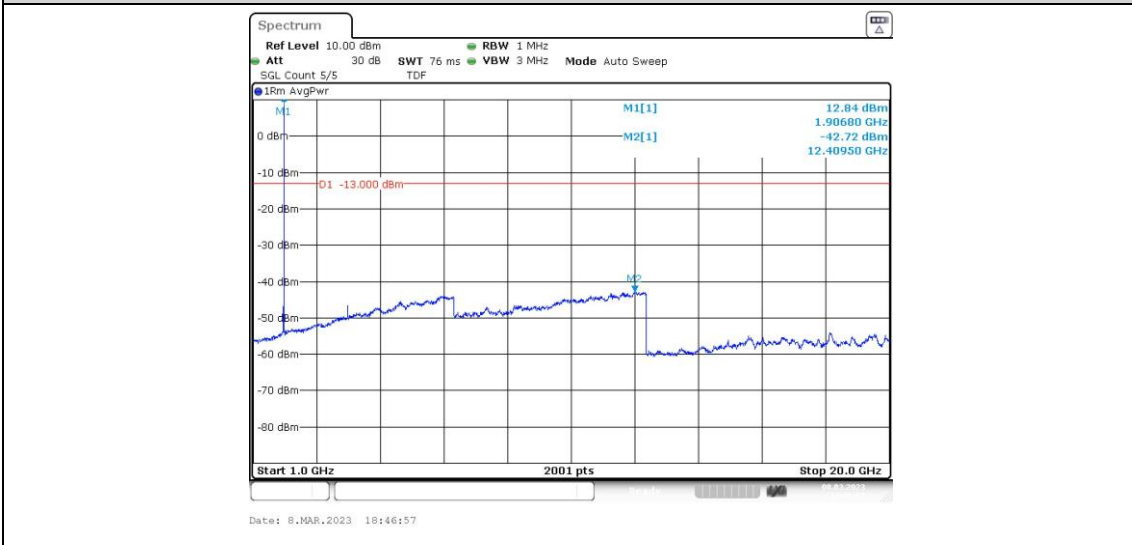

Band2-5MHz-16QAM-18625-1RB#0-Range1:0.009~0.15MHz