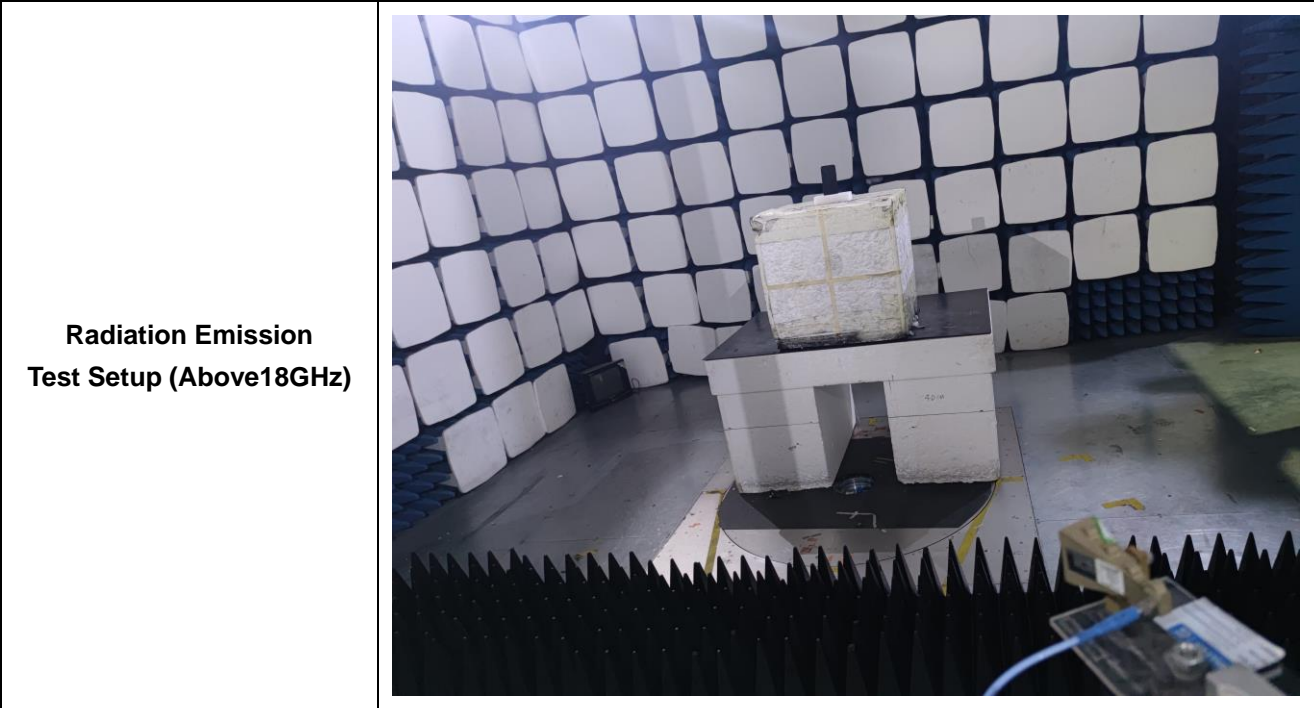

EXHIBIT 4 - TEST SETUP PHOTOGRAPHS

<p>Conducted Emission Test Setup</p>	
<p>Radiation Emission Test Setup (Below 30MHz)</p>	

**Radiation Emission
Test Setup (30MHz to1GHz)**

**Radiation Emission
Test Setup (1GHz to18GHz)**

* Means' only test and setup for PART 15C .

**** END OF REPORT ****