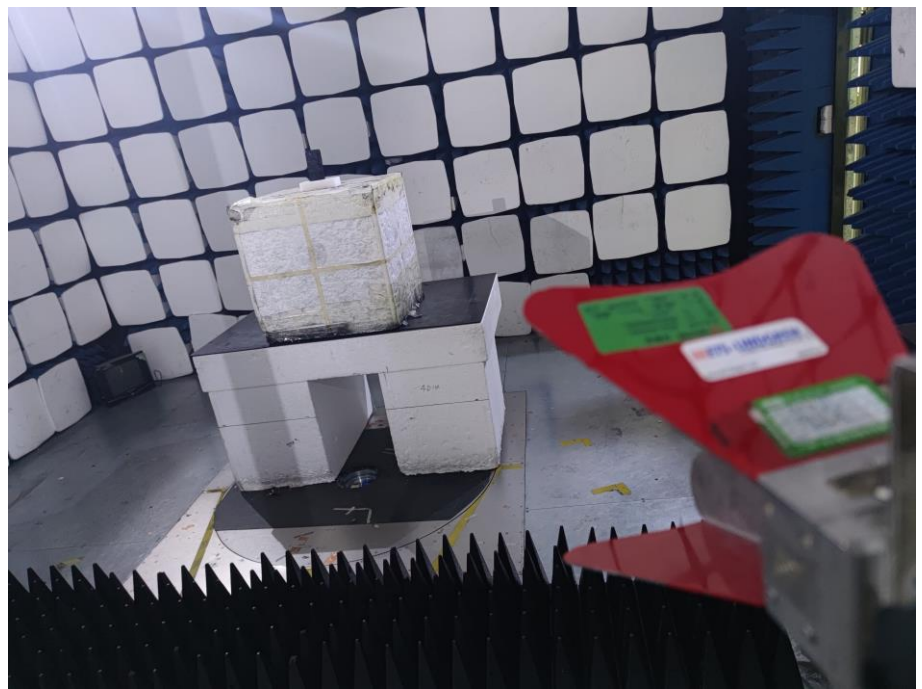

EXHIBIT 4 - TEST SETUP PHOTOGRAPHS

<p>Conducted Emission Test Setup</p>	
<p>Radiation Emission Test Setup (Below 30MHz)</p>	

**Radiation Emission
Test Setup (30MHz to1GHz)**

**Radiation Emission
Test Setup (1GHz to18GHz)**

* Means' only test and setup for PART 15C .

**** END OF REPORT ****