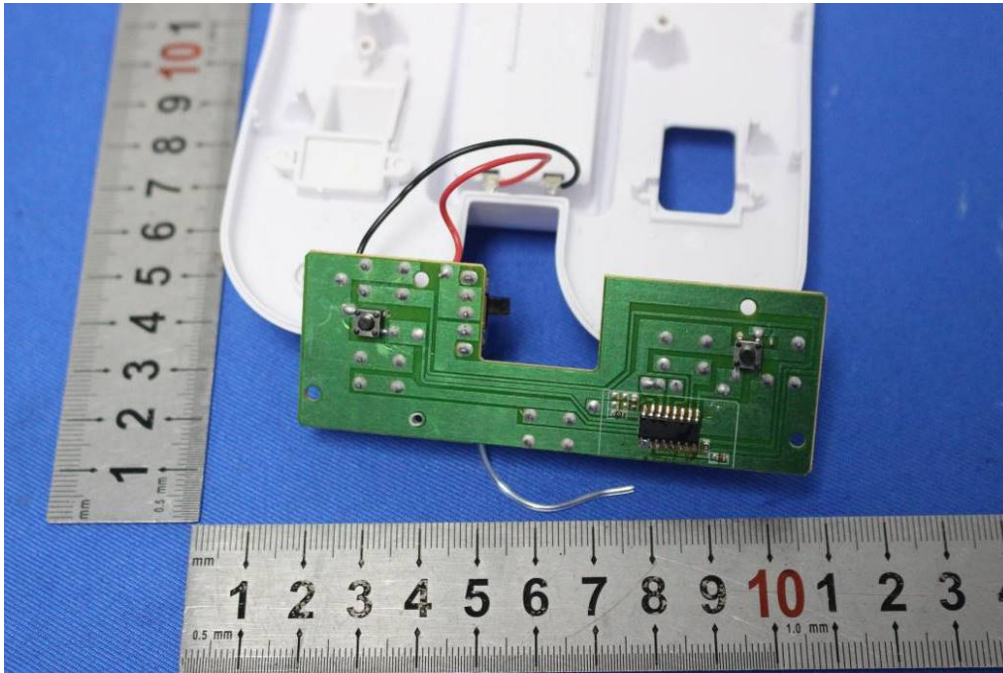

# Internal Photos for SZEM1905014659CR

FCC ID: 2AAGPZC1902A

# 1 EUT Constructional Details

Antenna: