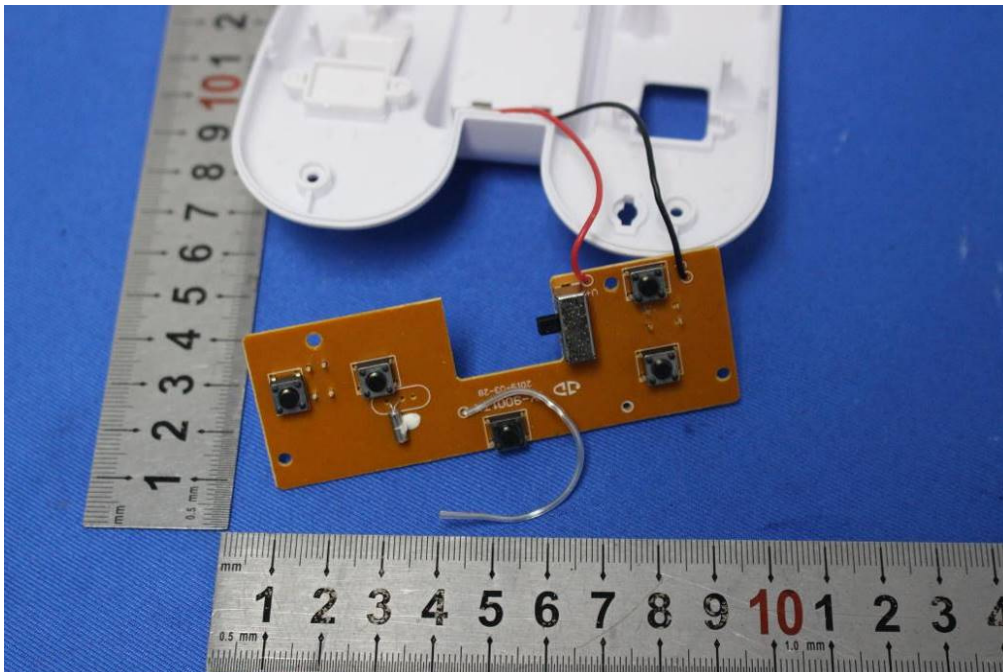

# Internal Photos for SZEM1905014659CR

FCC ID: 2AAGPZC1902A

# 1 EUT Constructional Details

Antenna: