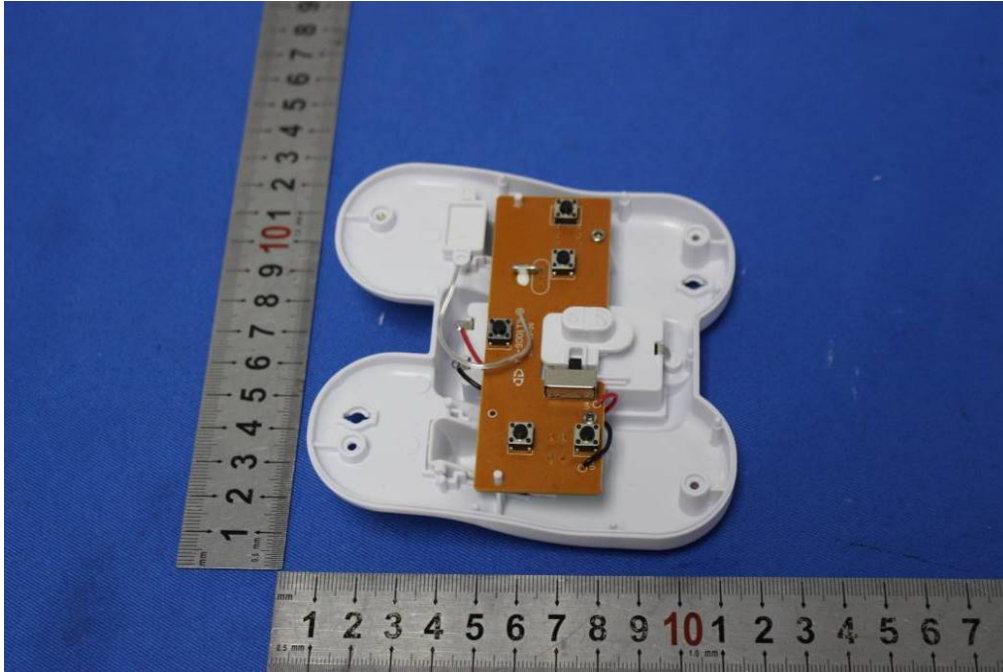

# Internal Photos for SZEM1905014659CR

FCC ID: 2AAGPZC1902A

# 1 EUT Constructional Details

Antenna: