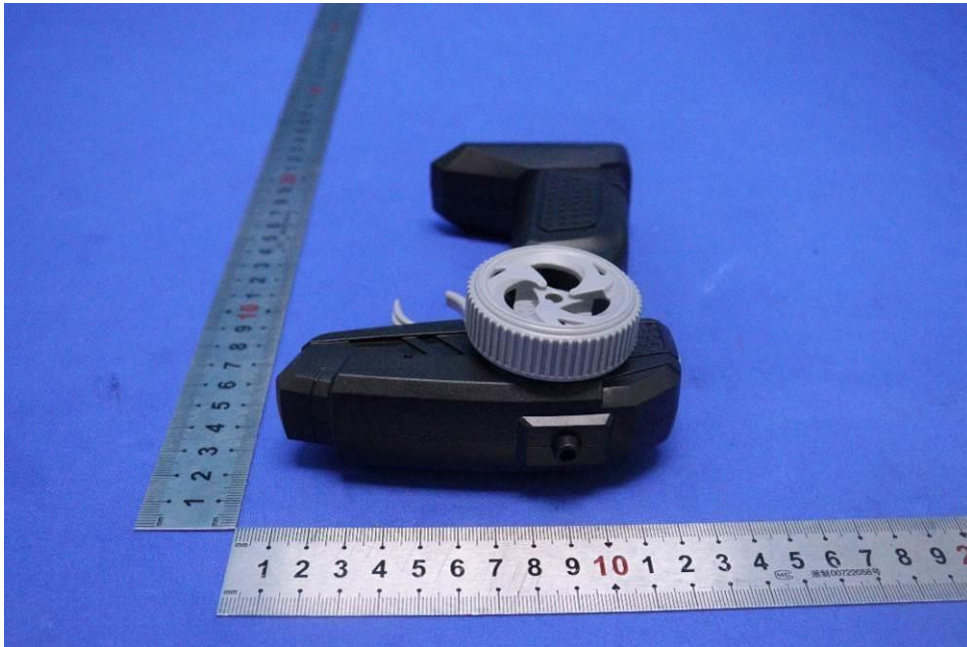

Appendix

External Photos

for SZCR2402000571ET

FCC ID: 2AAGPTJ24161B

EUT Constructional Details (EUT Photos)

- End of the Appendix -