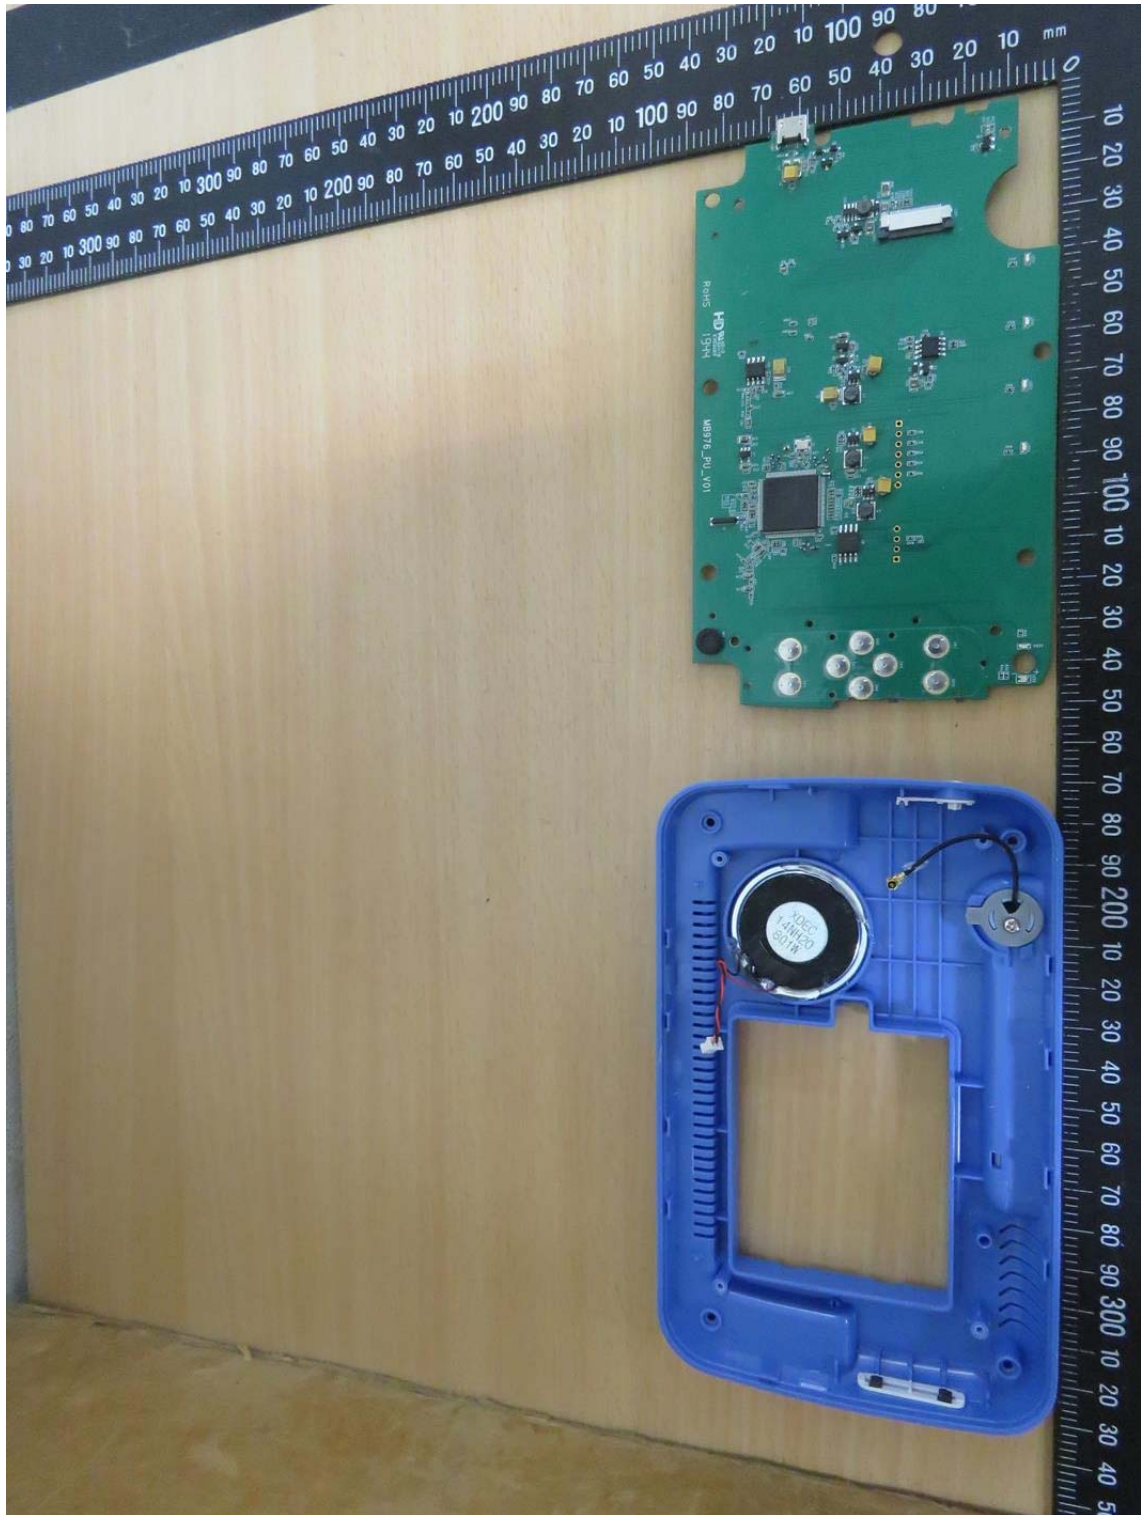

Registration number: W6M21912-19587-C-1

FCC ID: 2AAGOMNB976RX

Internal Photos

Worldwide Testing Services(Taiwan) Co., Ltd.

Registration number: W6M21912-19587-C-1
FCC ID: 2AAGOMNB976RX

Registration number: W6M21912-19587-C-1
FCC ID: 2AAGOMNB976RX