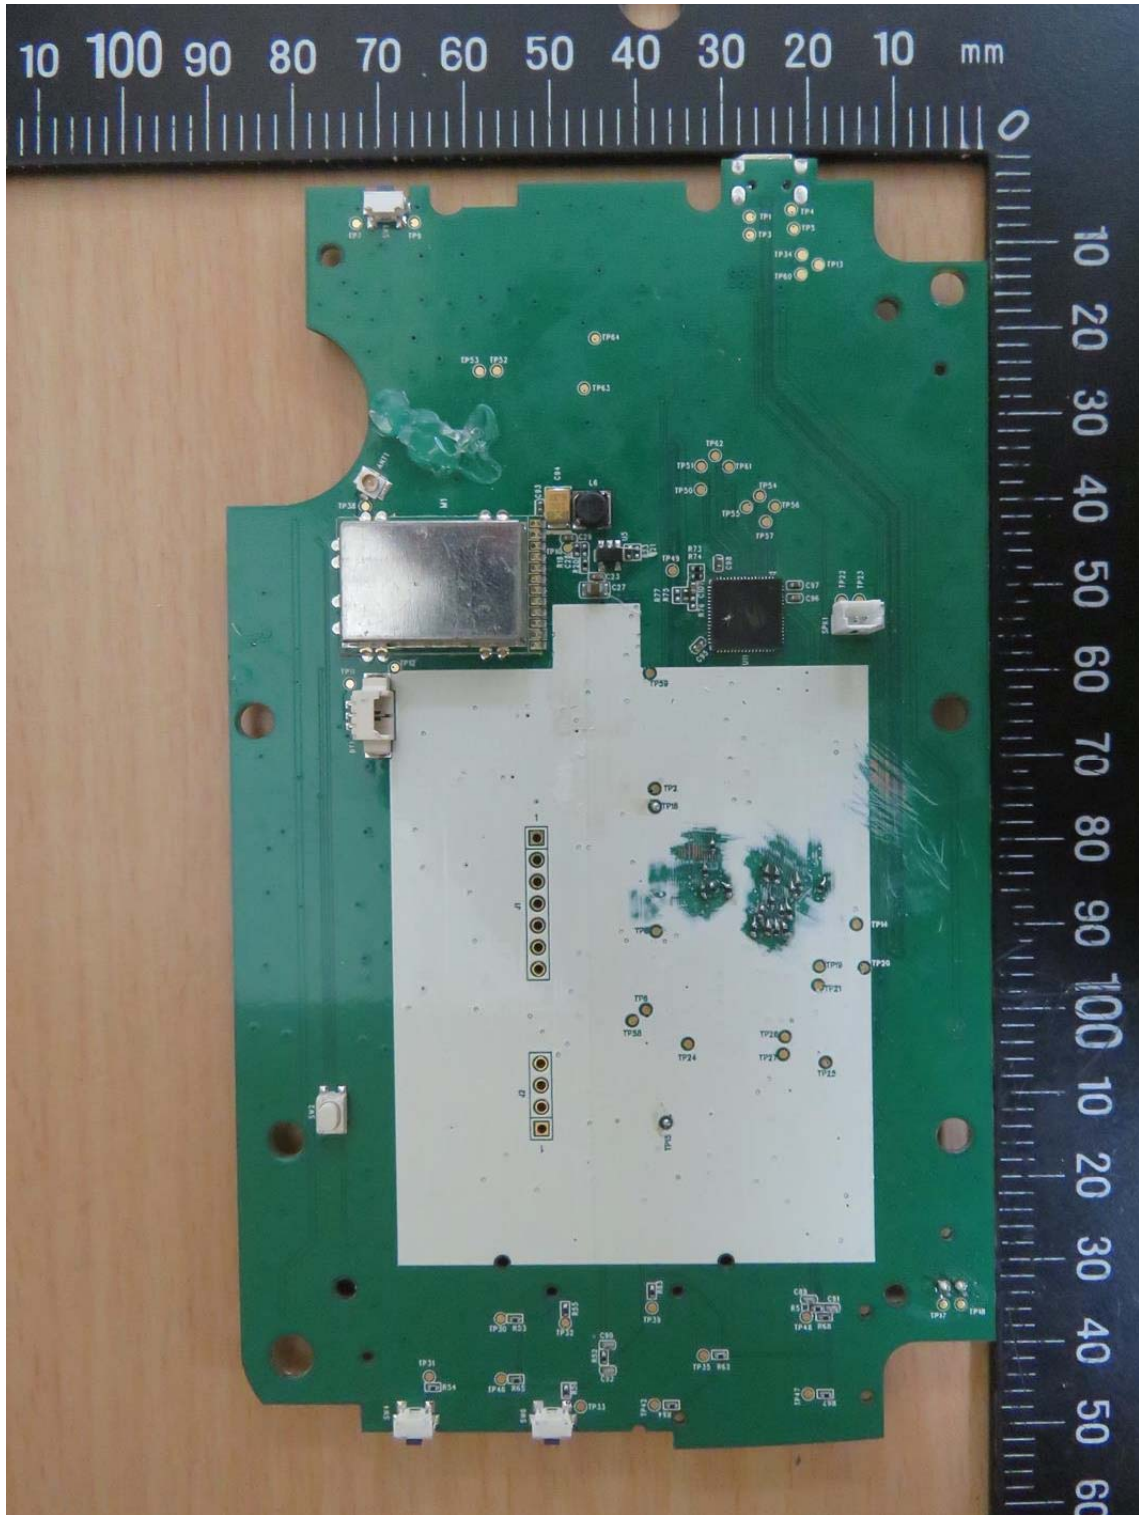

Registration number: W6M21912-19587-C-1

FCC ID: 2AAGOMNB976RX

Internal Photos

Worldwide Testing Services(Taiwan) Co., Ltd.

Registration number: W6M21912-19587-C-1
FCC ID: 2AAGOMNB976RX

Registration number: W6M21912-19587-C-1
FCC ID: 2AAGOMNB976RX

Registration number: W6M21912-19587-C-1
FCC ID: 2AAGOMNB976RX

Registration number: W6M21912-19587-C-1
FCC ID: 2AAGOMNB976RX

Worldwide Testing Services(Taiwan) Co., Ltd.

Registration number: W6M21912-19587-C-1
FCC ID: 2AAGOMNB976RX