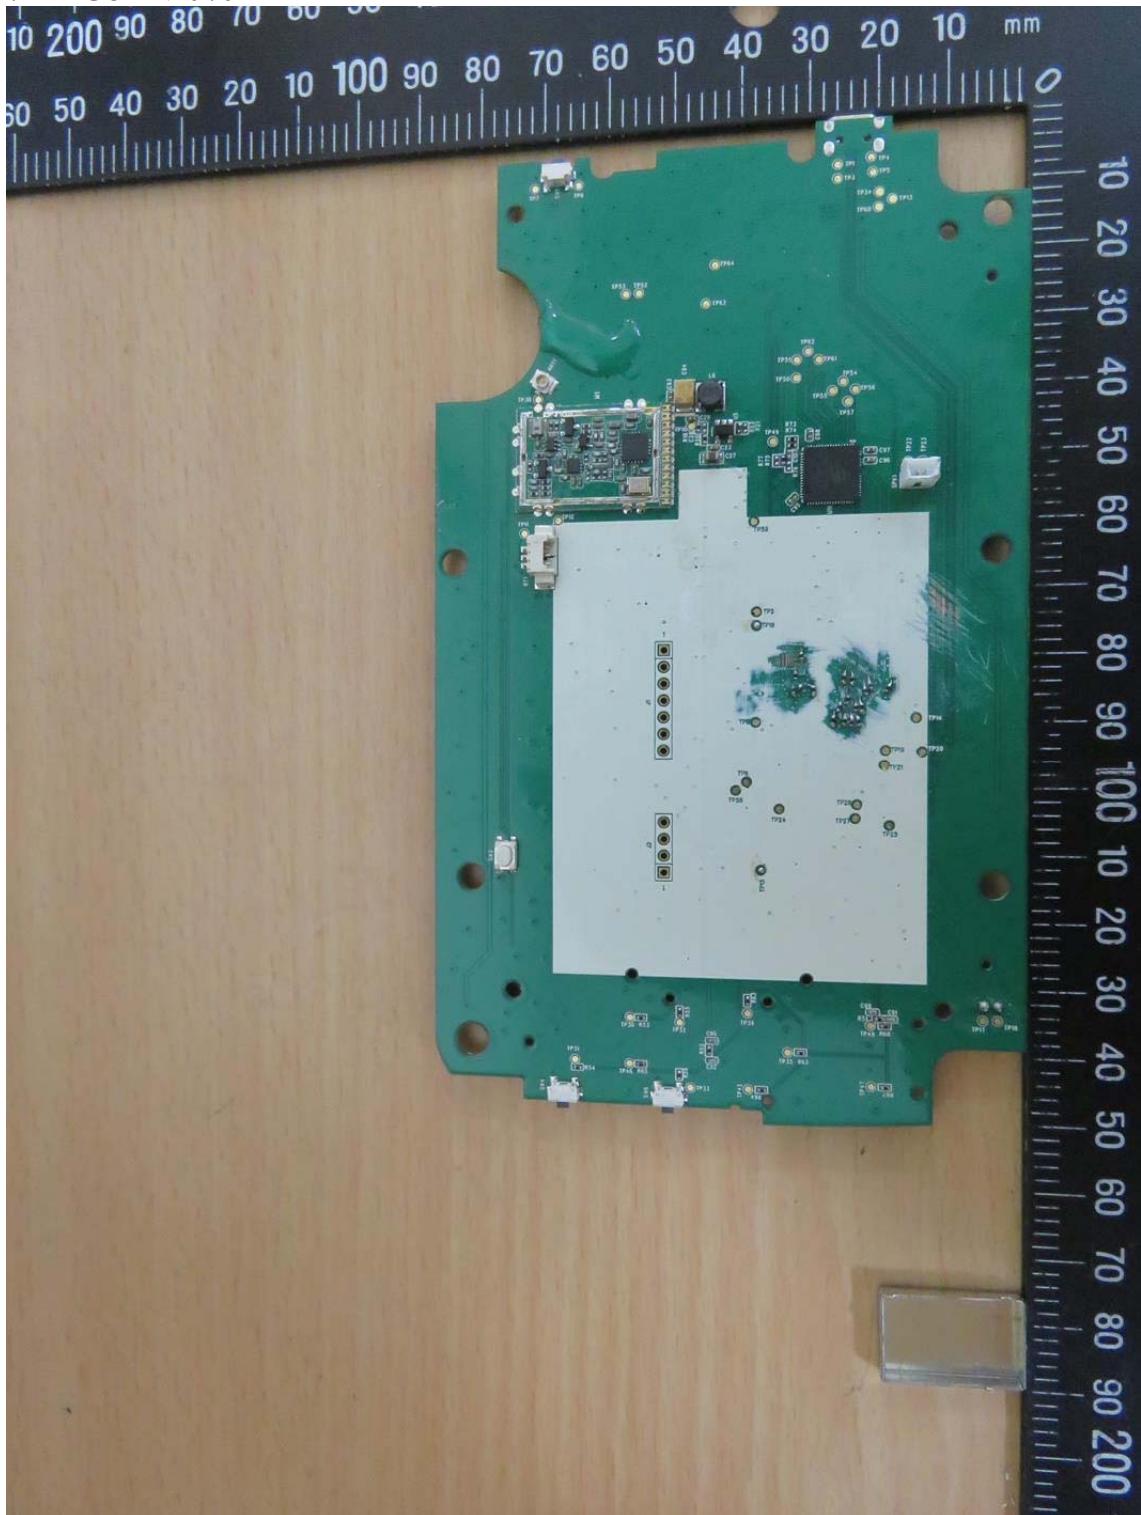

Registration number: W6M21912-19587-C-1

FCC ID: 2AAGOMNB976RX

Internal Photos

Worldwide Testing Services(Taiwan) Co., Ltd.

Registration number: W6M21912-19587-C-1
FCC ID: 2AAGOMNB976RX

Registration number: W6M21912-19587-C-1
FCC ID: 2AAGOMNB976RX

Registration number: W6M21912-19587-C-1
FCC ID: 2AAGOMNB976RX

Registration number: W6M21912-19587-C-1
FCC ID: 2AAGOMNB976RX

Worldwide Testing Services(Taiwan) Co., Ltd.

Registration number: W6M21912-19587-C-1
FCC ID: 2AAGOMNB976RX