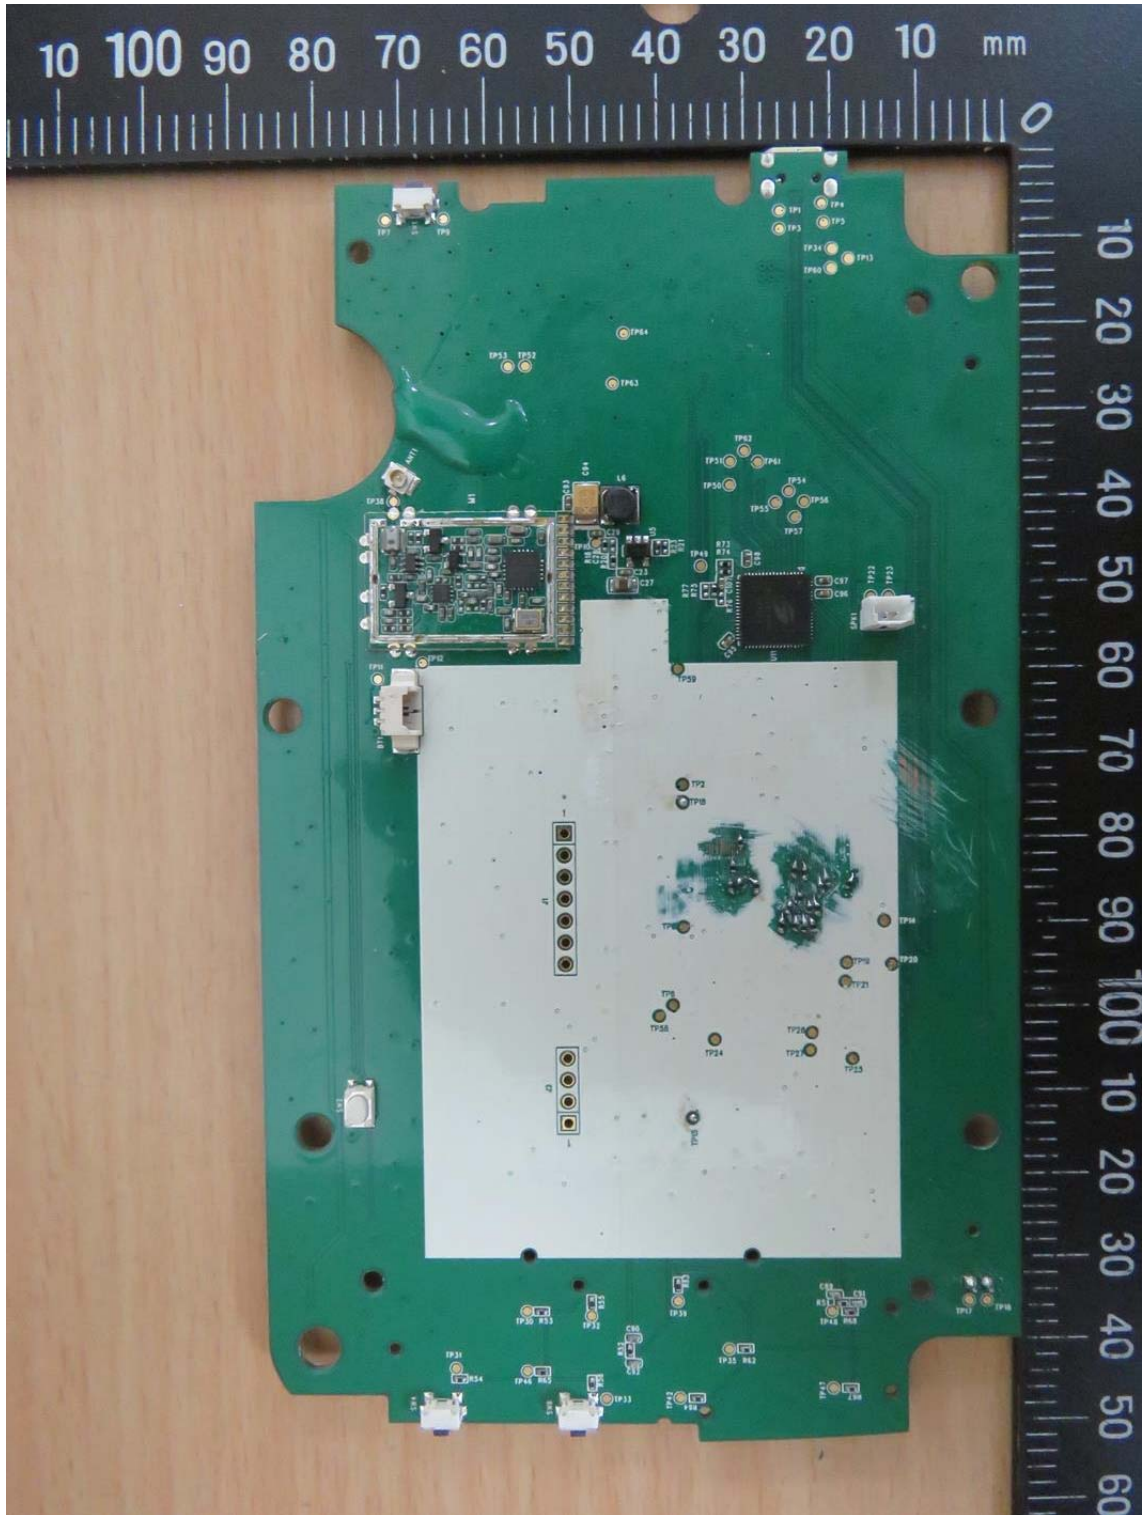

Registration number: W6M21912-19587-C-1

FCC ID: 2AAGOMNB976RX

Internal Photos

Worldwide Testing Services(Taiwan) Co., Ltd.

Registration number: W6M21912-19587-C-1
FCC ID: 2AAGOMNB976RX

Registration number: W6M21912-19587-C-1
FCC ID: 2AAGOMNB976RX

Registration number: W6M21912-19587-C-1
FCC ID: 2AAGOMNB976RX

Registration number: W6M21912-19587-C-1
FCC ID: 2AAGOMNB976RX

Worldwide Testing Services(Taiwan) Co., Ltd.

Registration number: W6M21912-19587-C-1
FCC ID: 2AAGOMNB976RX