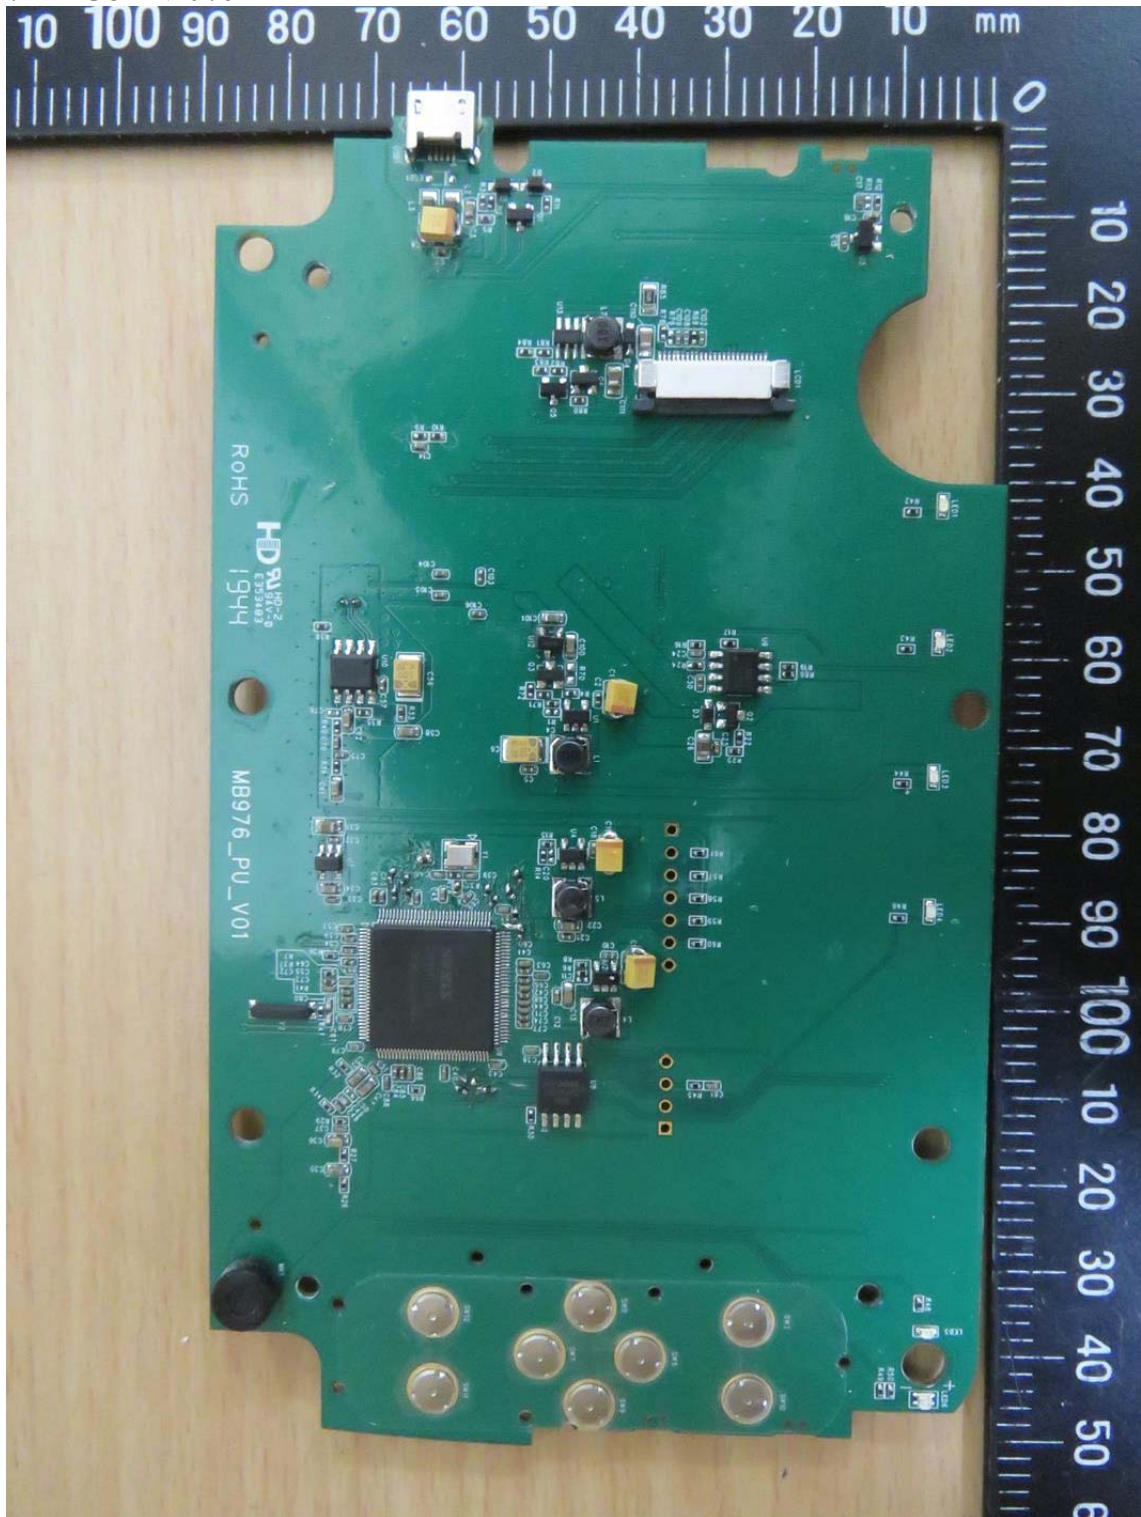

Registration number: W6M21912-19587-C-1

FCC ID: 2AAGOMNB976RX

Internal Photos

Worldwide Testing Services(Taiwan) Co., Ltd.

Registration number: W6M21912-19587-C-1
FCC ID: 2AAGOMNB976RX

Registration number: W6M21912-19587-C-1
FCC ID: 2AAGOMNB976RX

Registration number: W6M21912-19587-C-1
FCC ID: 2AAGOMNB976RX

Registration number: W6M21912-19587-C-1
FCC ID: 2AAGOMNB976RX

Worldwide Testing Services(Taiwan) Co., Ltd.

Registration number: W6M21912-19587-C-1
FCC ID: 2AAGOMNB976RX