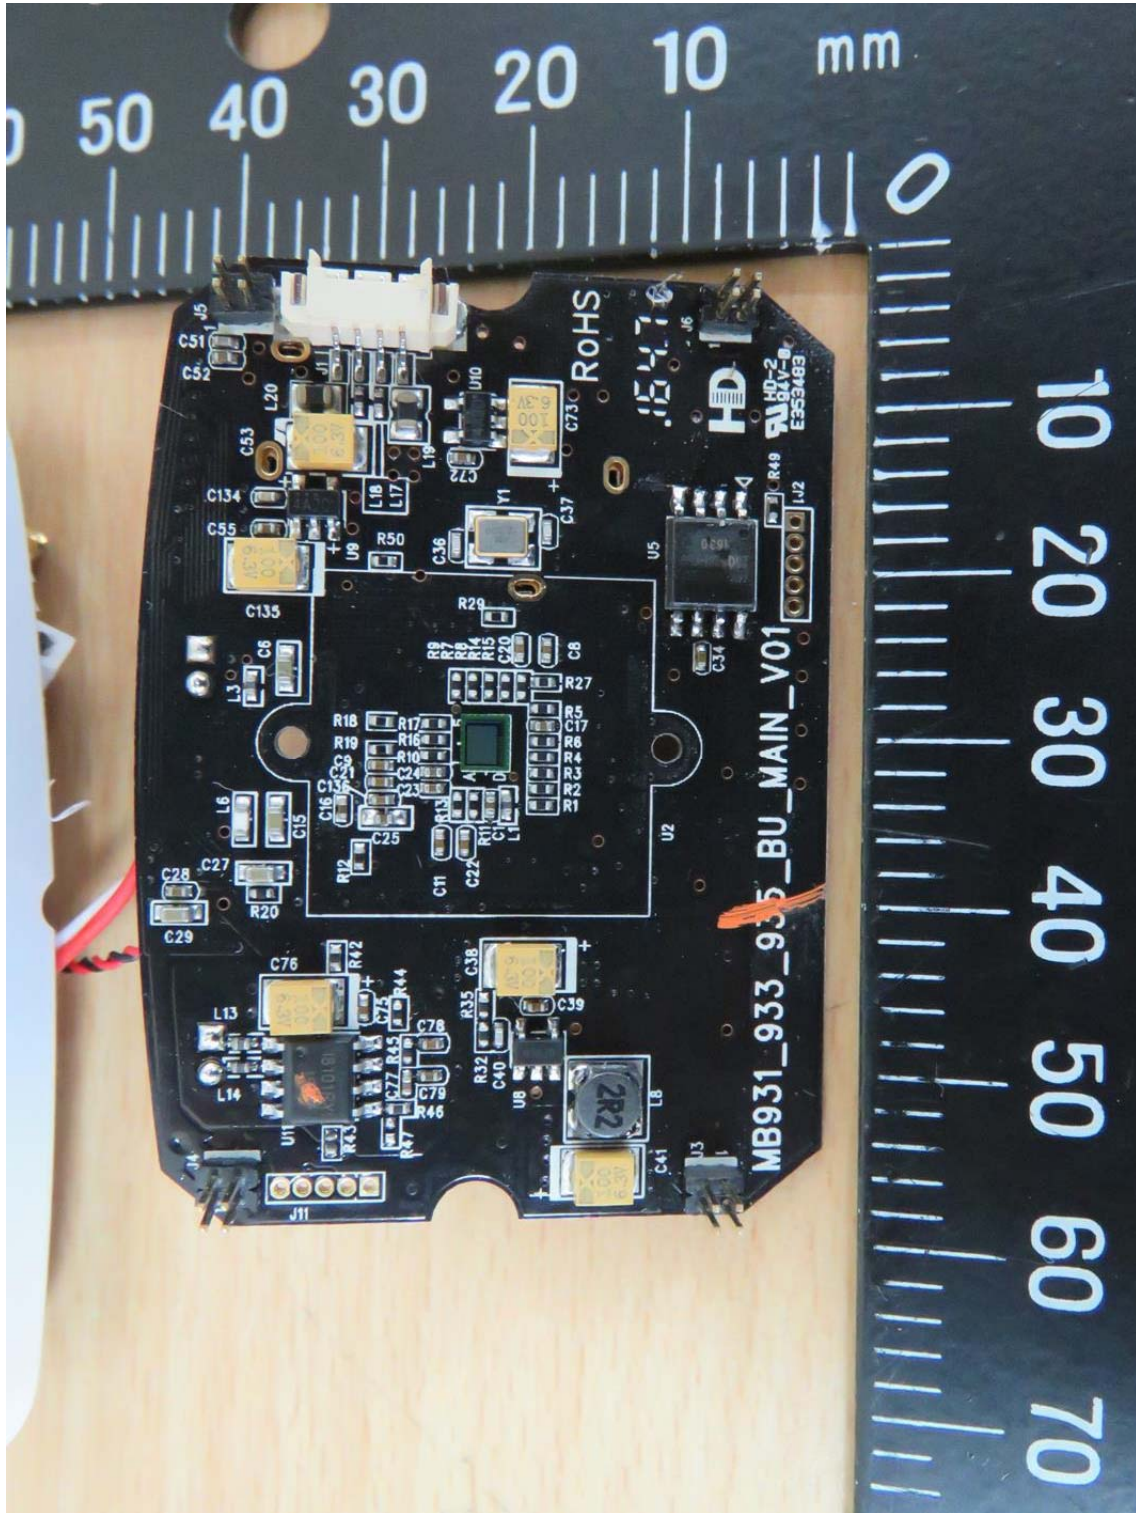

Registration number: W6M21708-17372-C-1-TX
FCC ID: 2AAGOMNB933TX

Internal Photos

Registration number: W6M21708-17372-C-1-TX
FCC ID: 2AAGOMNB933TX

Registration number: W6M21708-17372-C-1-TX
FCC ID: 2AAGOMNB933TX

Registration number: W6M21708-17372-C-1-TX
FCC ID: 2AAGOMNB933TX

Registration number: W6M21708-17372-C-1-TX
FCC ID: 2AAGOMNB933TX

Registration number: W6M21708-17372-C-1-TX
FCC ID: 2AAGOMNB933TX

Registration number: W6M21708-17372-C-1-TX
FCC ID: 2AAGOMNB933TX