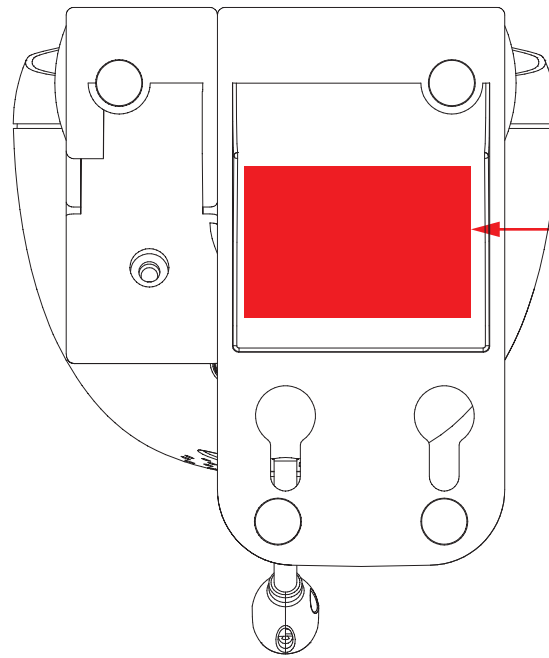

Rating Label Position

Size:30(W)*20(H)mm