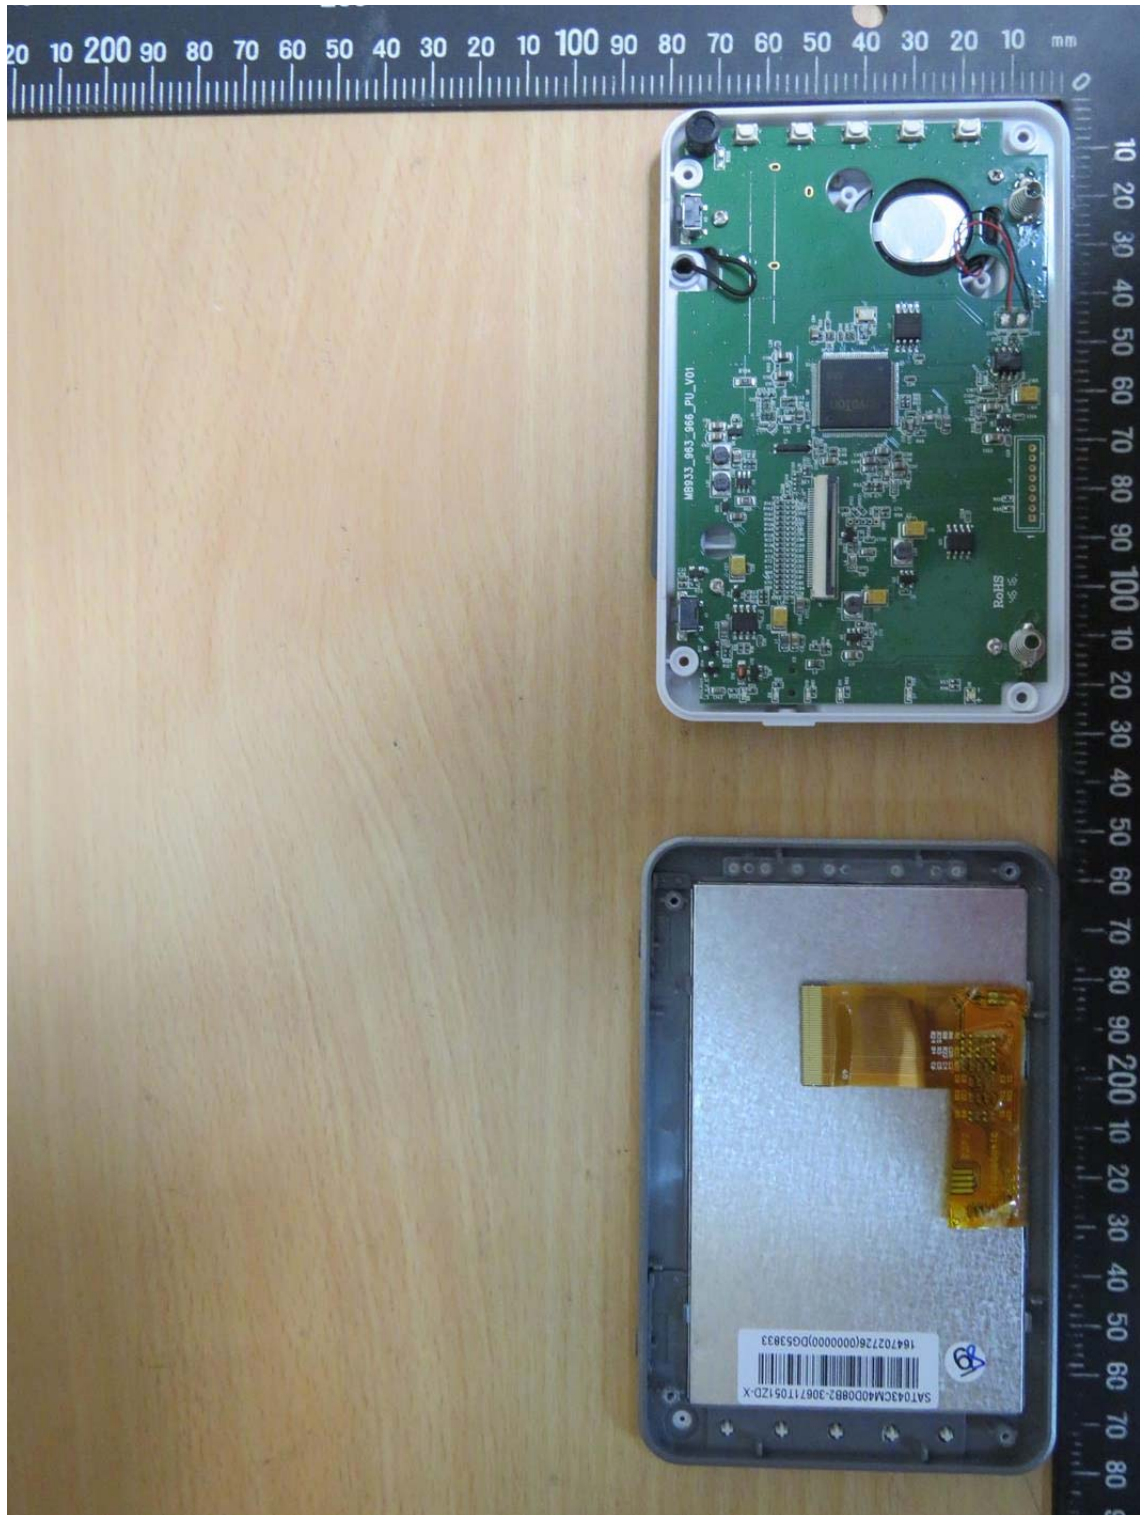

Registration number: W6M21708-17372-C-1-RX  
FCC ID: 2AAGOMNB933RX

**Internal Photos**

# Worldwide Testing Services(Taiwan) Co., Ltd.

Registration number: W6M21708-17372-C-1-RX  
FCC ID: 2AAGOMNB933RX

Registration number: W6M21708-17372-C-1-RX  
FCC ID: 2AAGOMNB933RX

Registration number: W6M21708-17372-C-1-RX  
FCC ID: 2AAGOMNB933RX