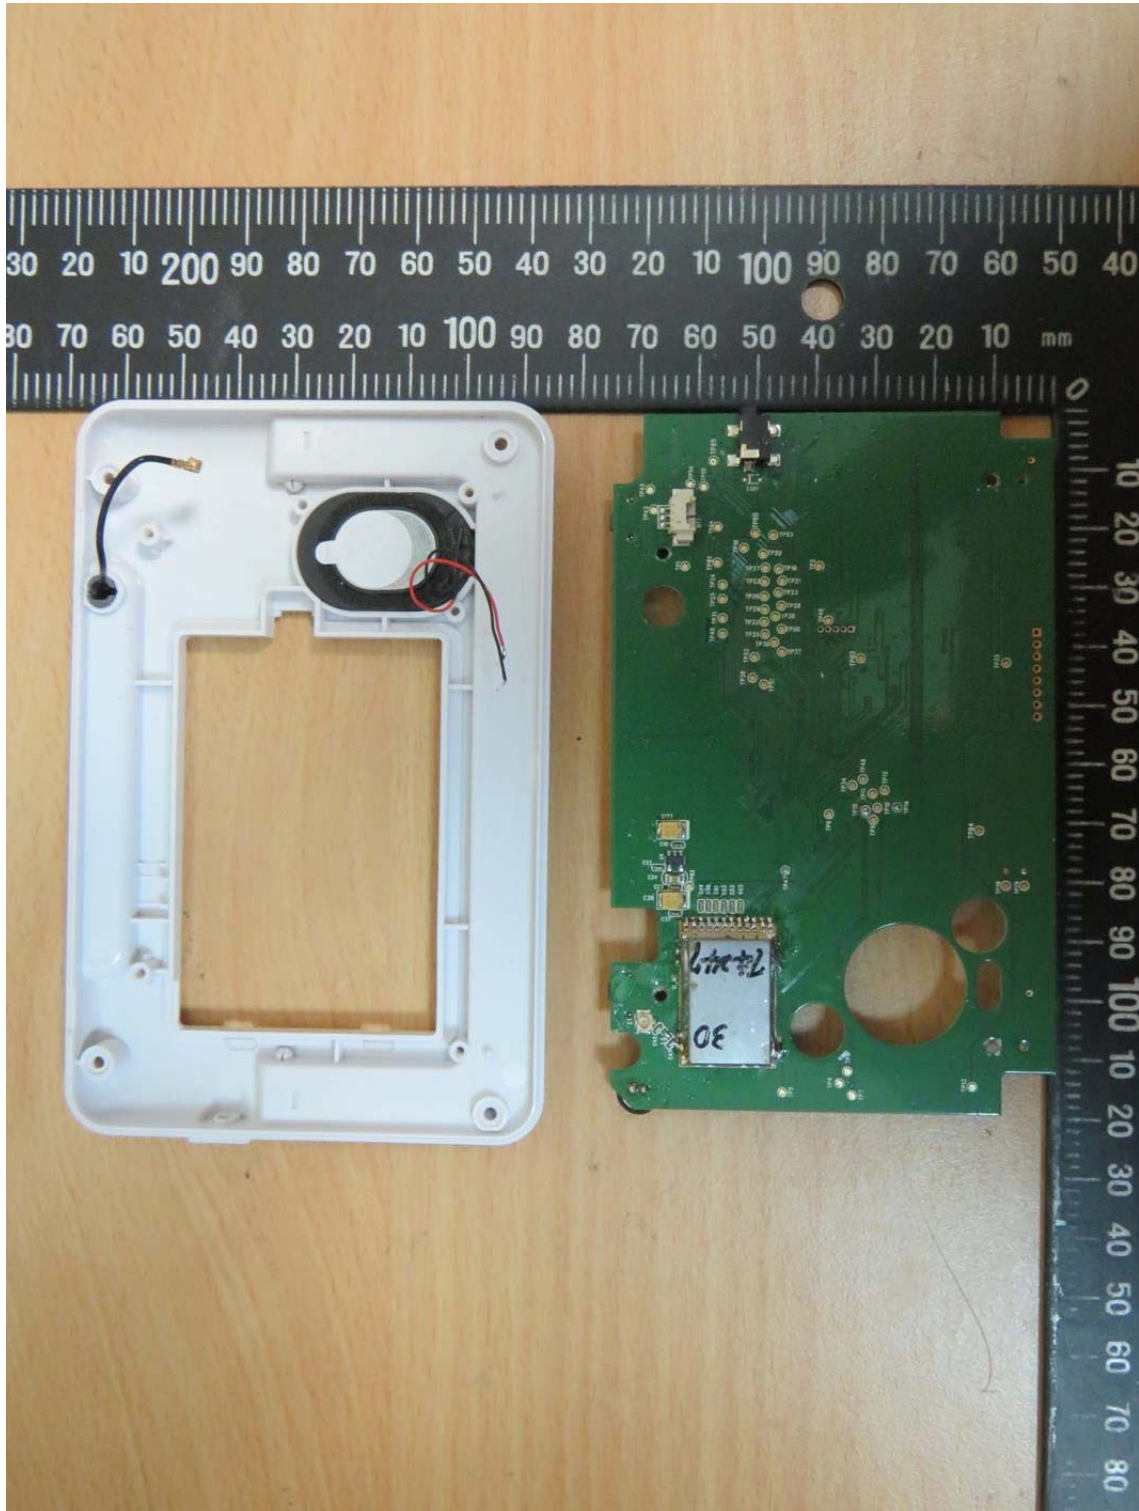

Registration number: W6M21708-17372-C-1-RX  
FCC ID: 2AAGOMNB933RX

**Internal Photos**

# Worldwide Testing Services(Taiwan) Co., Ltd.

Registration number: W6M21708-17372-C-1-RX  
FCC ID: 2AAGOMNB933RX

Registration number: W6M21708-17372-C-1-RX  
FCC ID: 2AAGOMNB933RX

Registration number: W6M21708-17372-C-1-RX  
FCC ID: 2AAGOMNB933RX