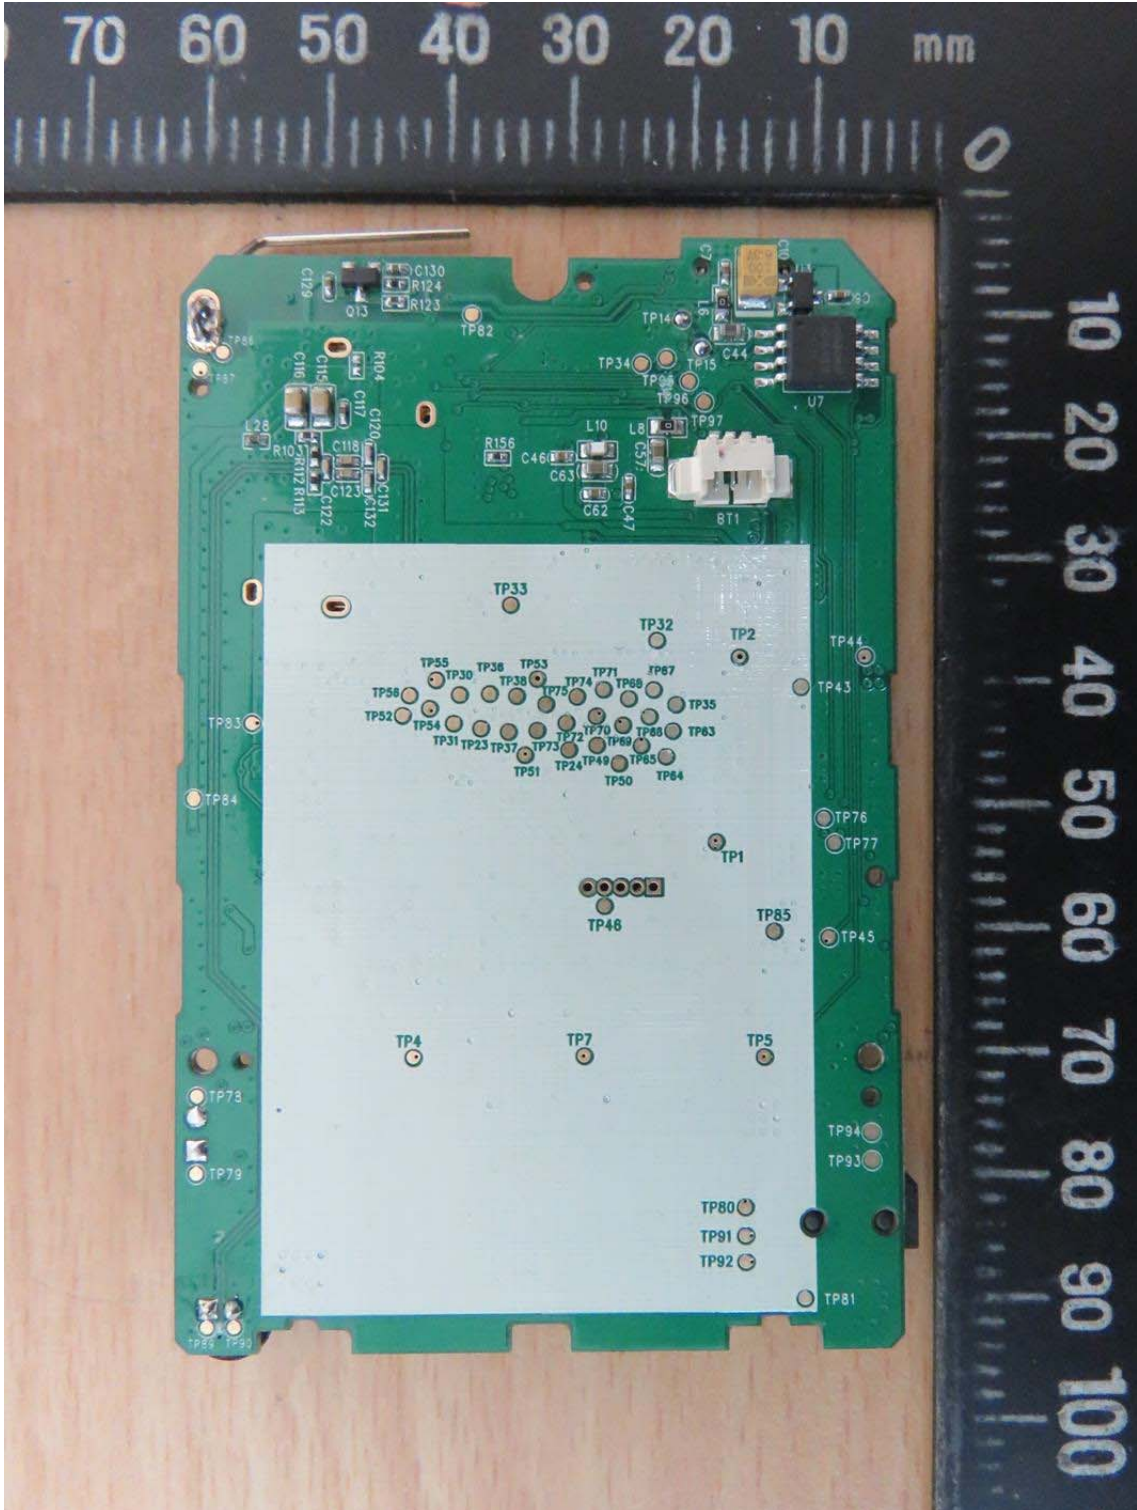

Worldwide Testing Services(Taiwan) Co., Ltd.

Registration number: W6M21712-17677-C-1
FCC ID: 2AAGOMNB931RX
IC: 23537-55931R