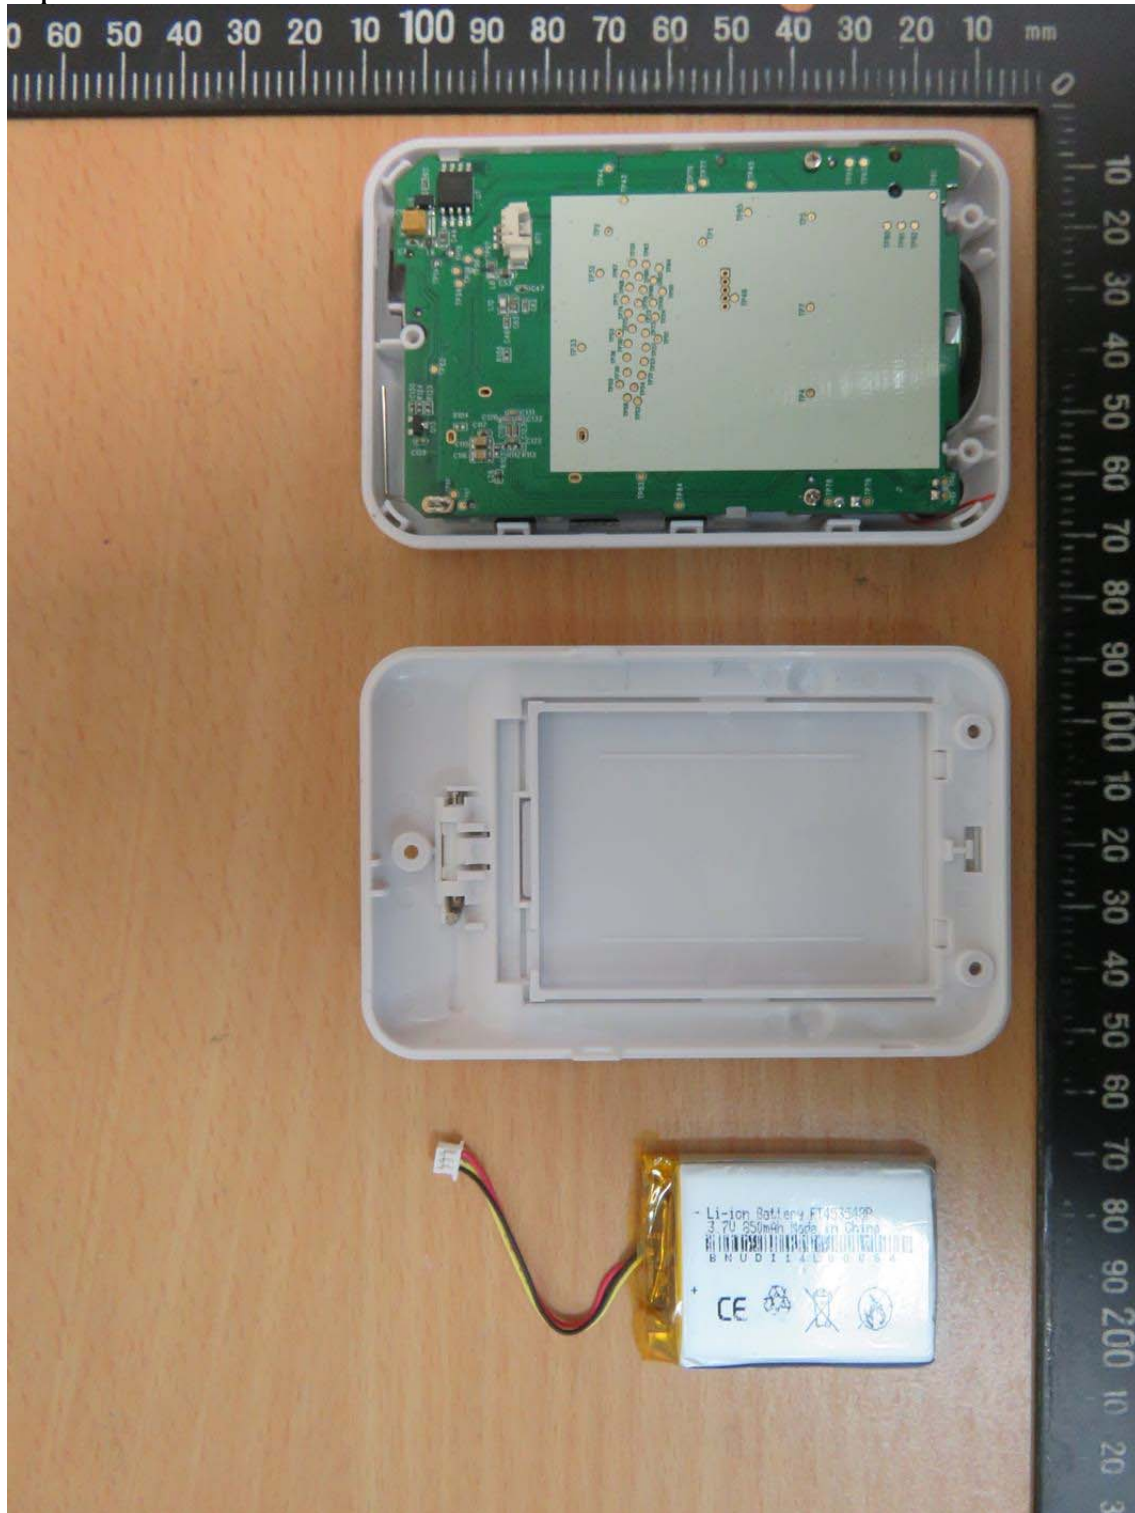

Registration number: W6M21712-17677-C-1

FCC ID: 2AAGOMNB931RX

IC: 23537-55931R

Internal photos

Registration number: W6M21712-17677-C-1
FCC ID: 2AAGOMNB931RX
IC: 23537-55931R

Worldwide Testing Services(Taiwan) Co., Ltd.