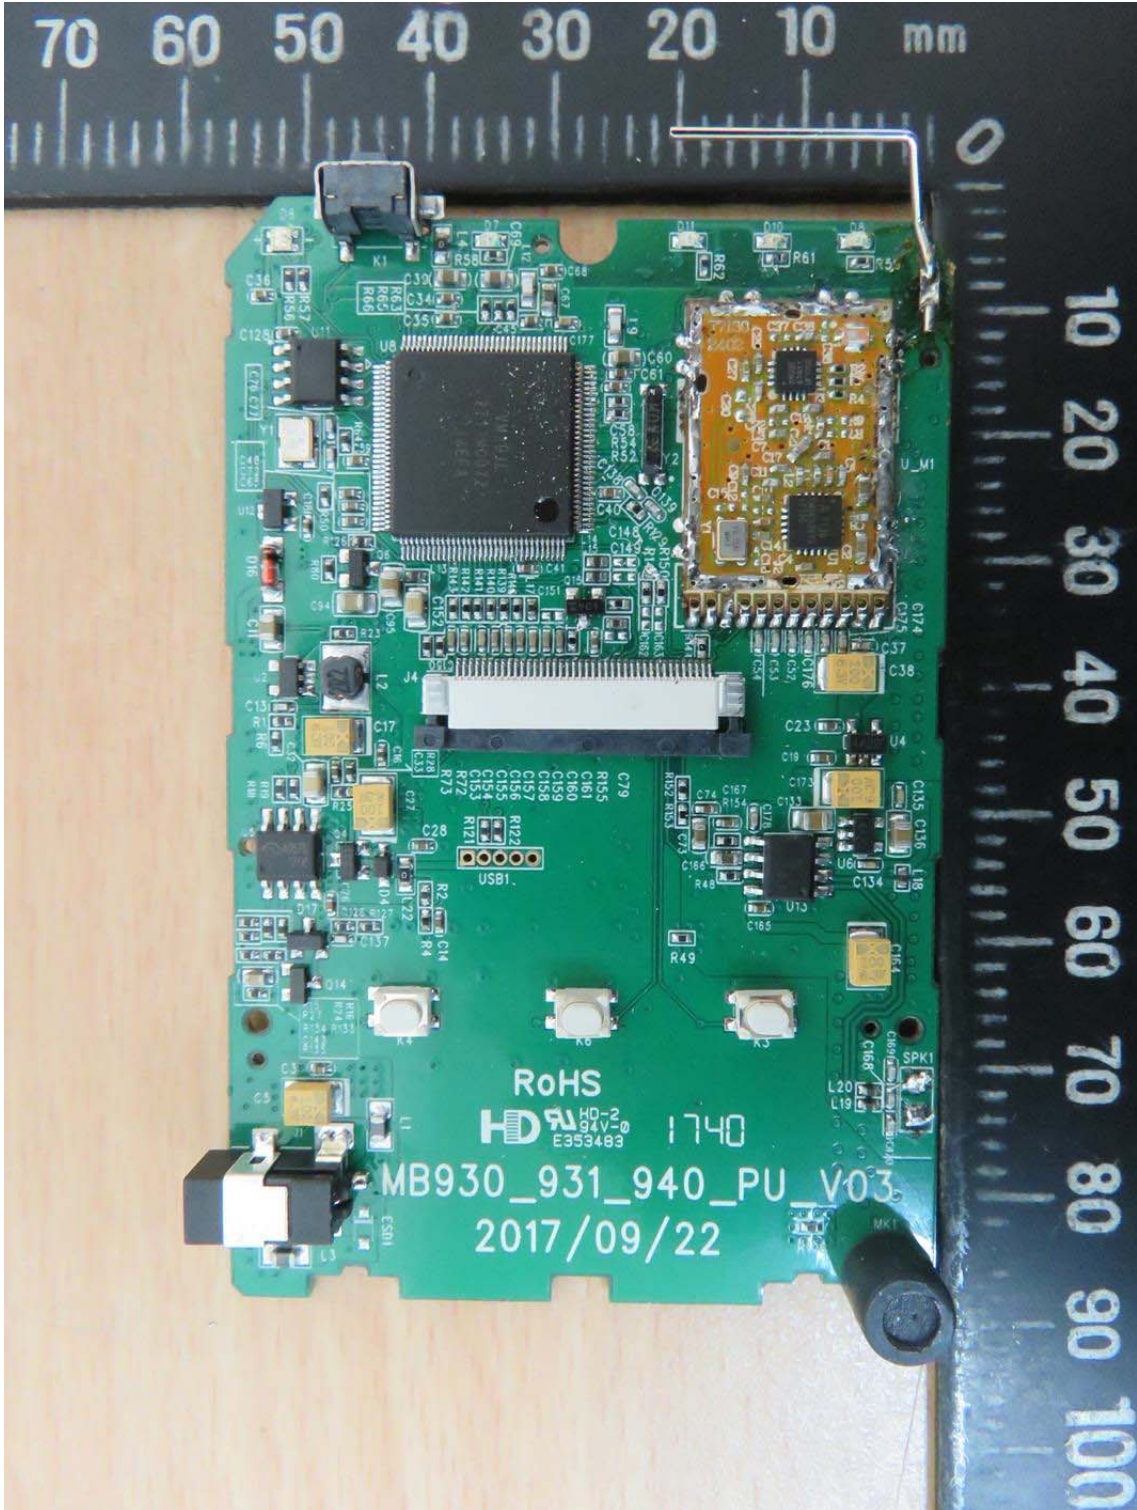

Worldwide Testing Services(Taiwan) Co., Ltd.

Registration number: W6M21712-17677-C-1
FCC ID: 2AAGOMNB931RX
IC: 23537-55931R