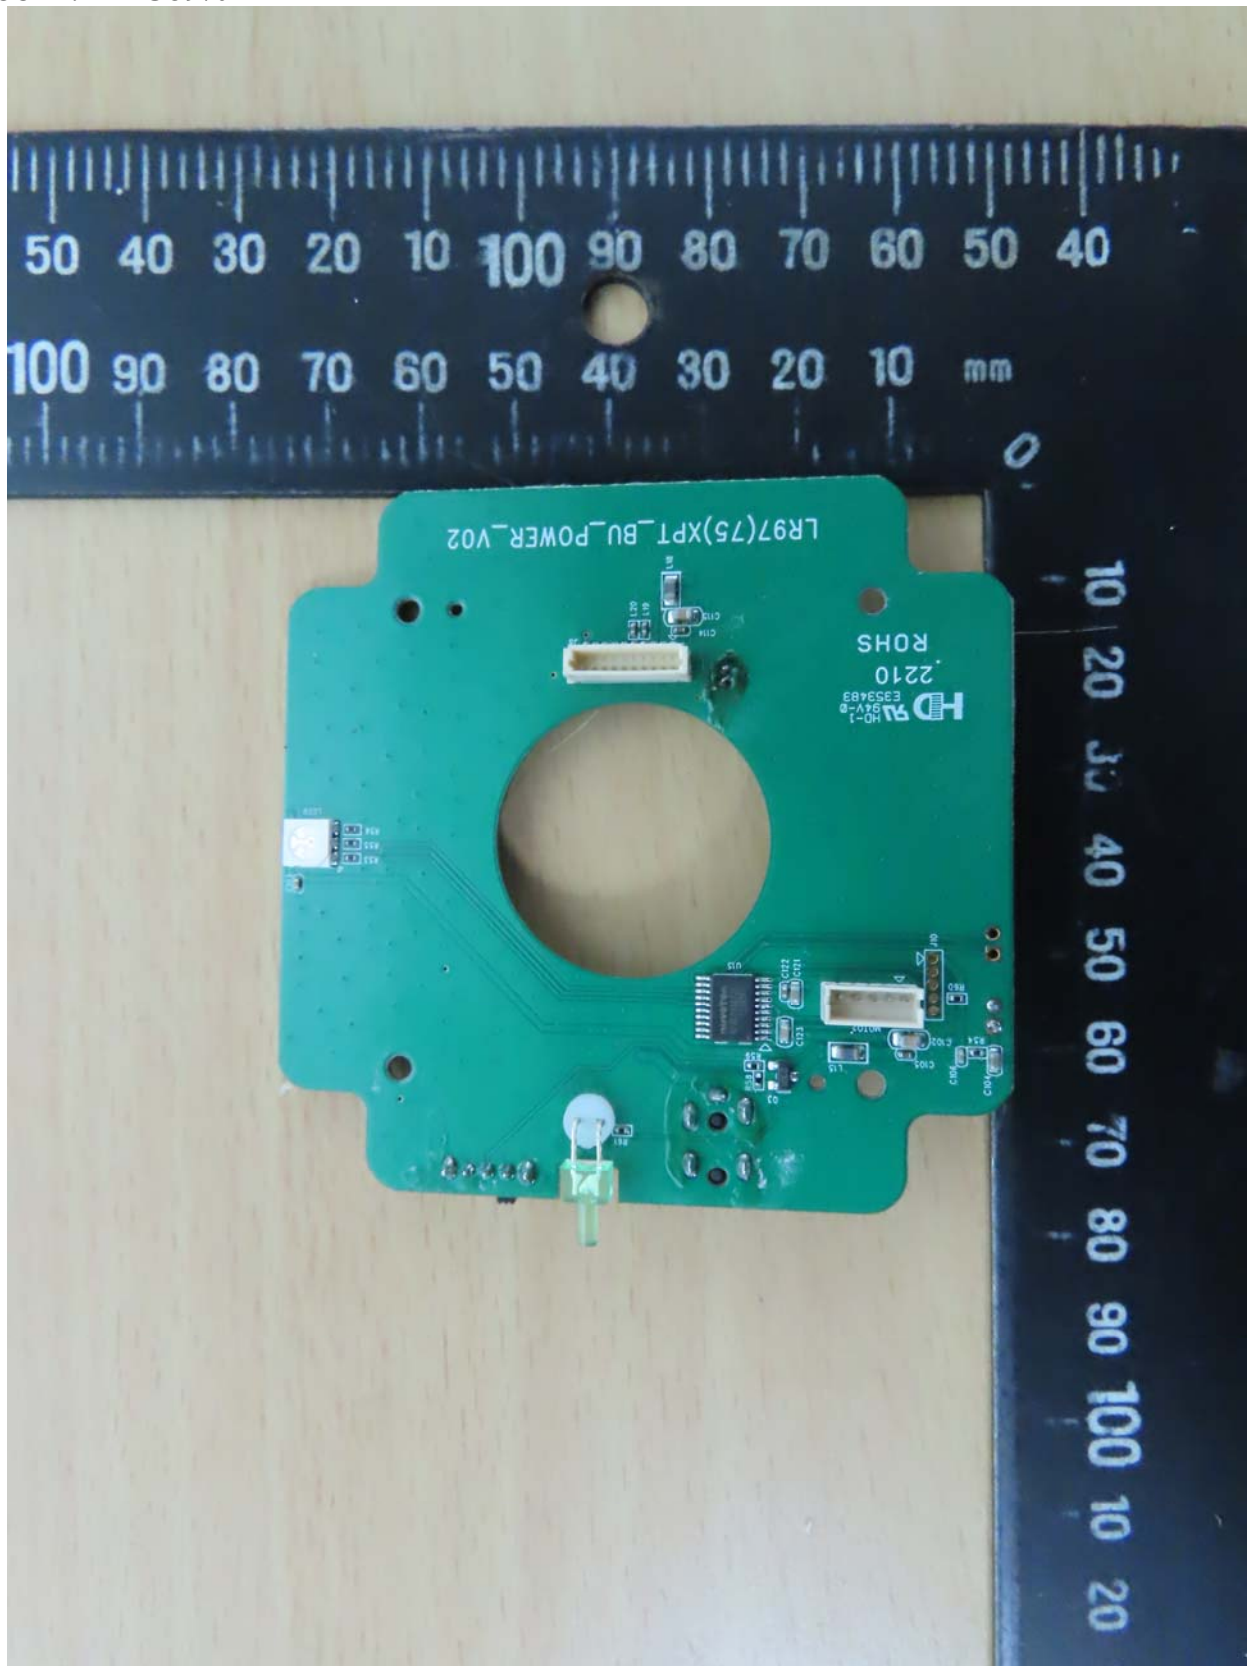

Registration number: W6M22206-21942-C-1

FCC ID: 2AAGO976PT

Internal Photos

Registration number: W6M22206-21942-C-1
FCC ID: 2AAGO976PT

Registration number: W6M22206-21942-C-1
FCC ID: 2AAGO976PT

Registration number: W6M22206-21942-C-1
FCC ID: 2AAGO976PT

Worldwide Testing Services(Taiwan) Co., Ltd.

Registration number: W6M22206-21942-C-1
FCC ID: 2AAGO976PT

Registration number: W6M22206-21942-C-1
FCC ID: 2AAGO976PT

Worldwide Testing Services(Taiwan) Co., Ltd.