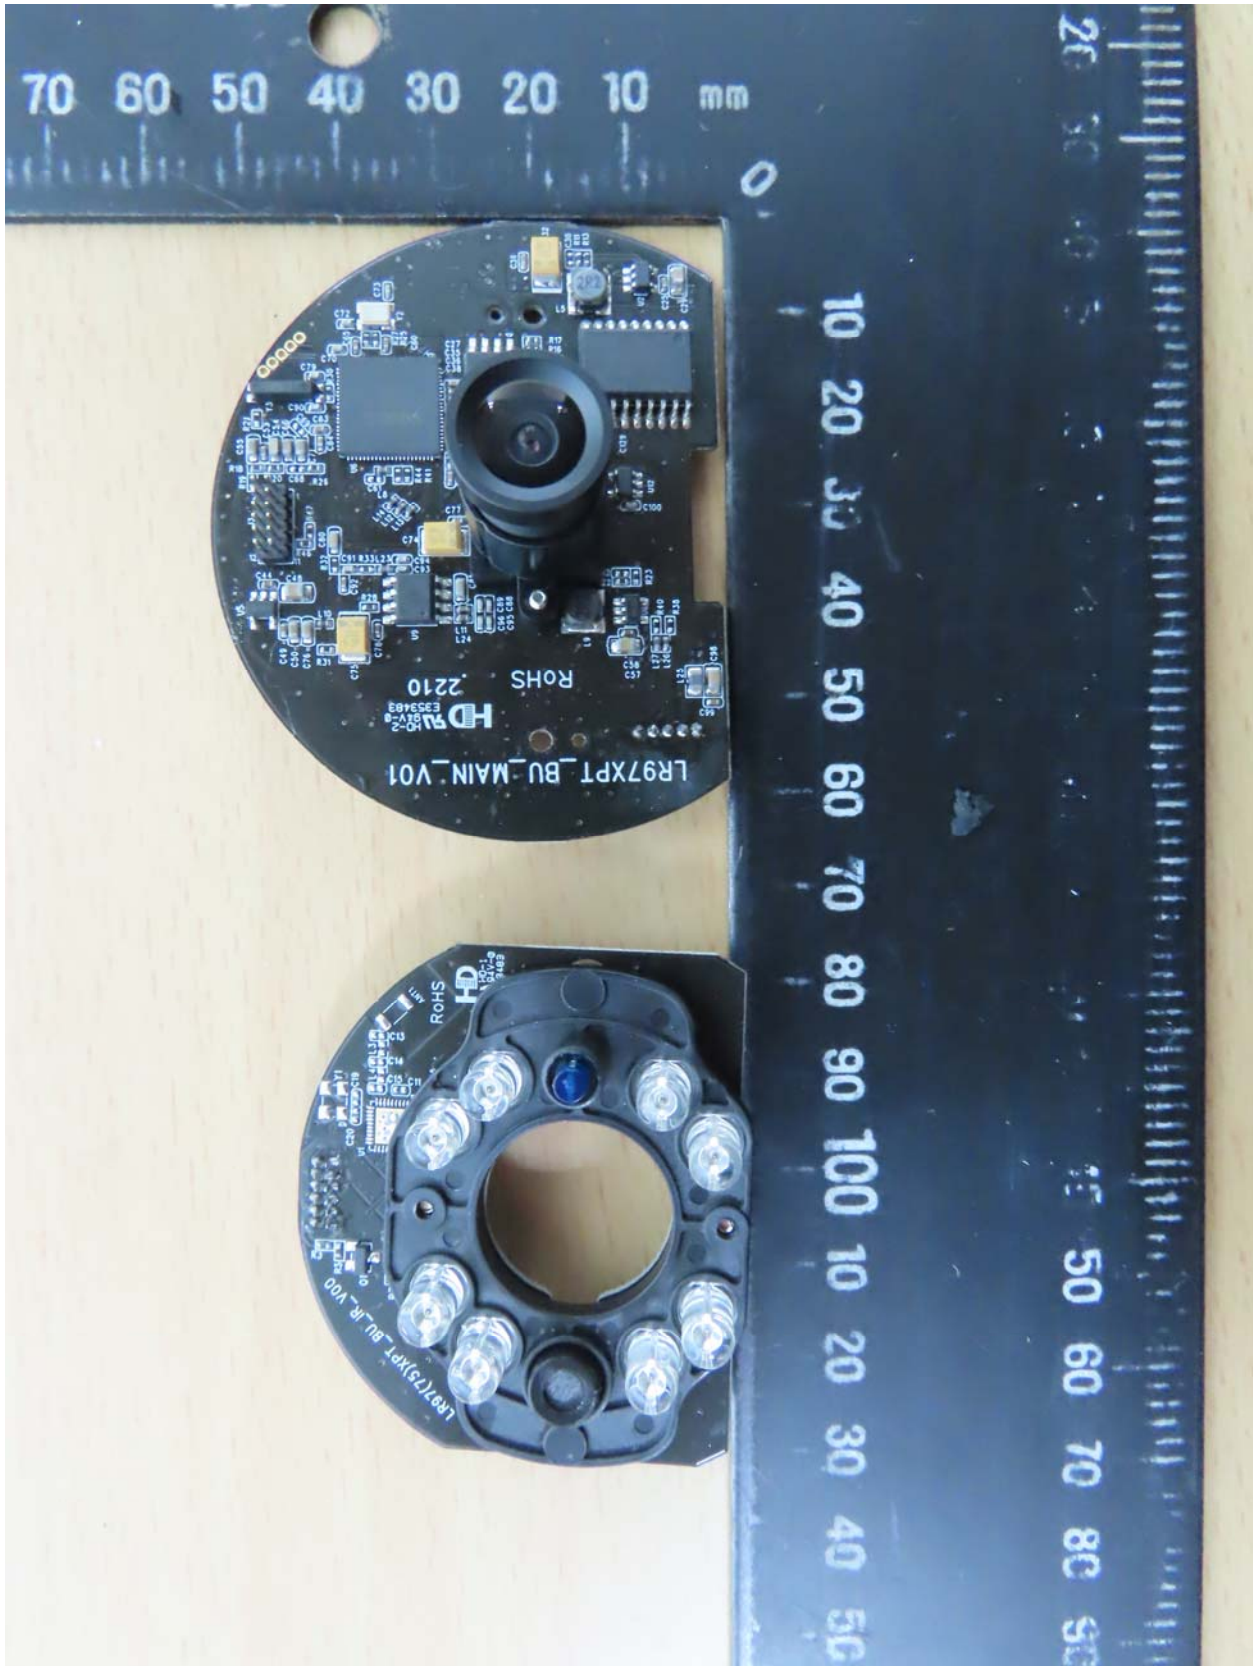

Worldwide Testing Services(Taiwan) Co., Ltd.

Registration number: W6M22206-21942-C-1
FCC ID: 2AAGO976PT