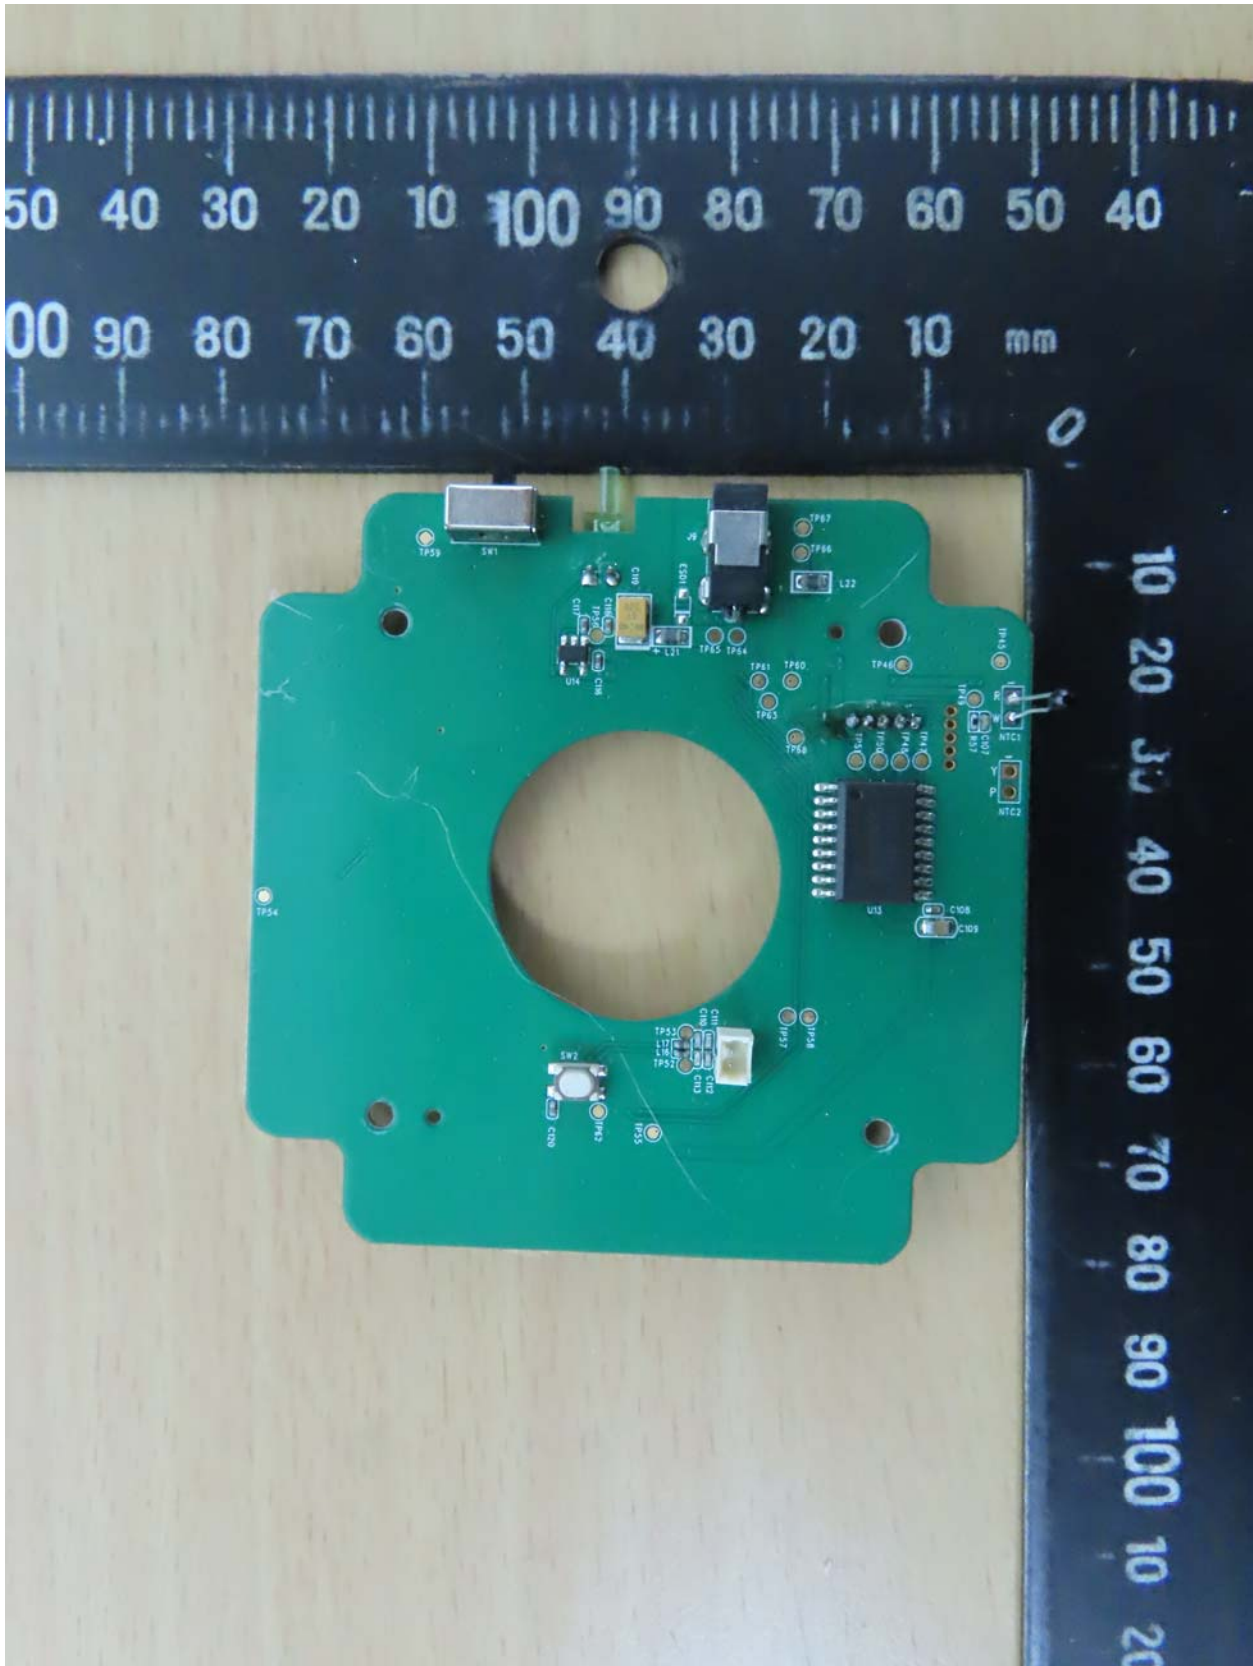

Registration number: W6M22206-21942-C-1

FCC ID: 2AAGO976PT

Internal Photos

Registration number: W6M22206-21942-C-1
FCC ID: 2AAGO976PT

Registration number: W6M22206-21942-C-1
FCC ID: 2AAGO976PT

Registration number: W6M22206-21942-C-1
FCC ID: 2AAGO976PT

Worldwide Testing Services(Taiwan) Co., Ltd.

Registration number: W6M22206-21942-C-1
FCC ID: 2AAGO976PT

Registration number: W6M22206-21942-C-1
FCC ID: 2AAGO976PT

Worldwide Testing Services(Taiwan) Co., Ltd.