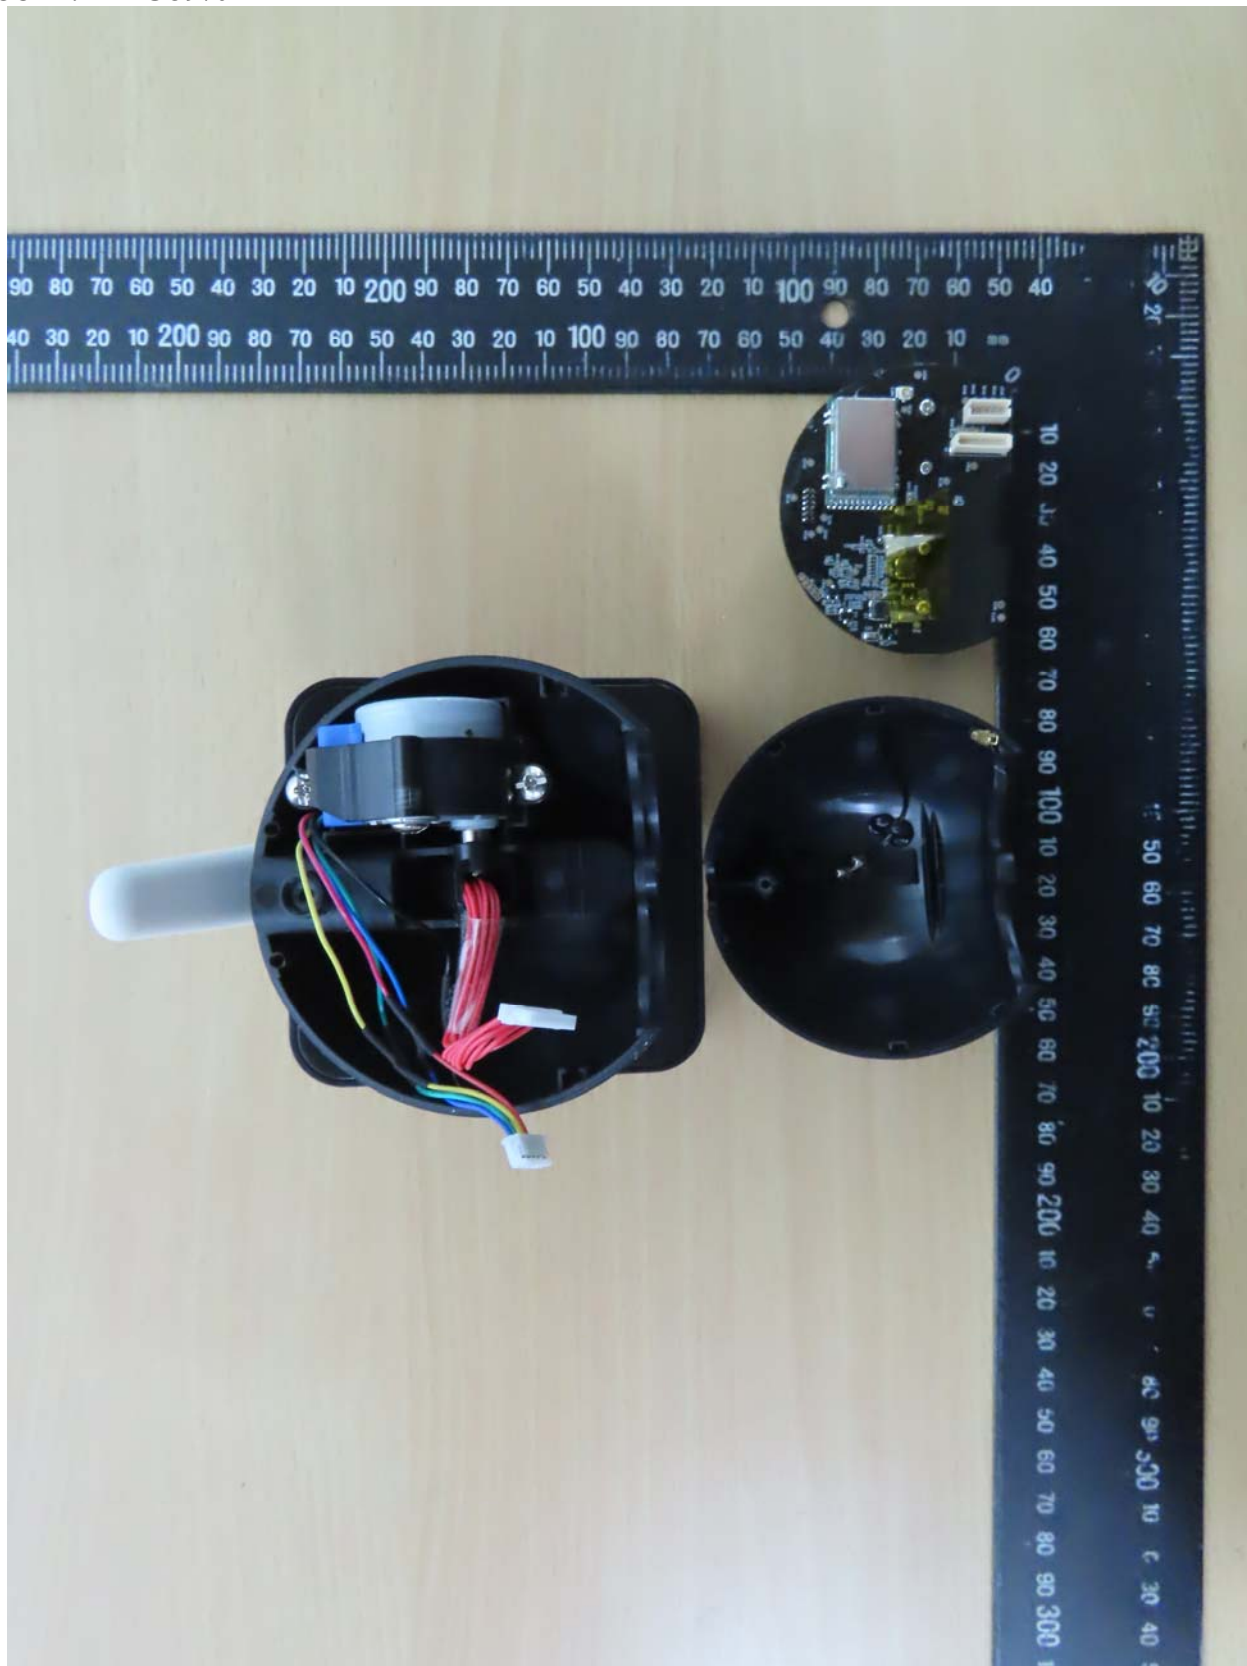

Worldwide Testing Services(Taiwan) Co., Ltd.

Registration number: W6M22206-21942-C-1
FCC ID: 2AAGO976PT