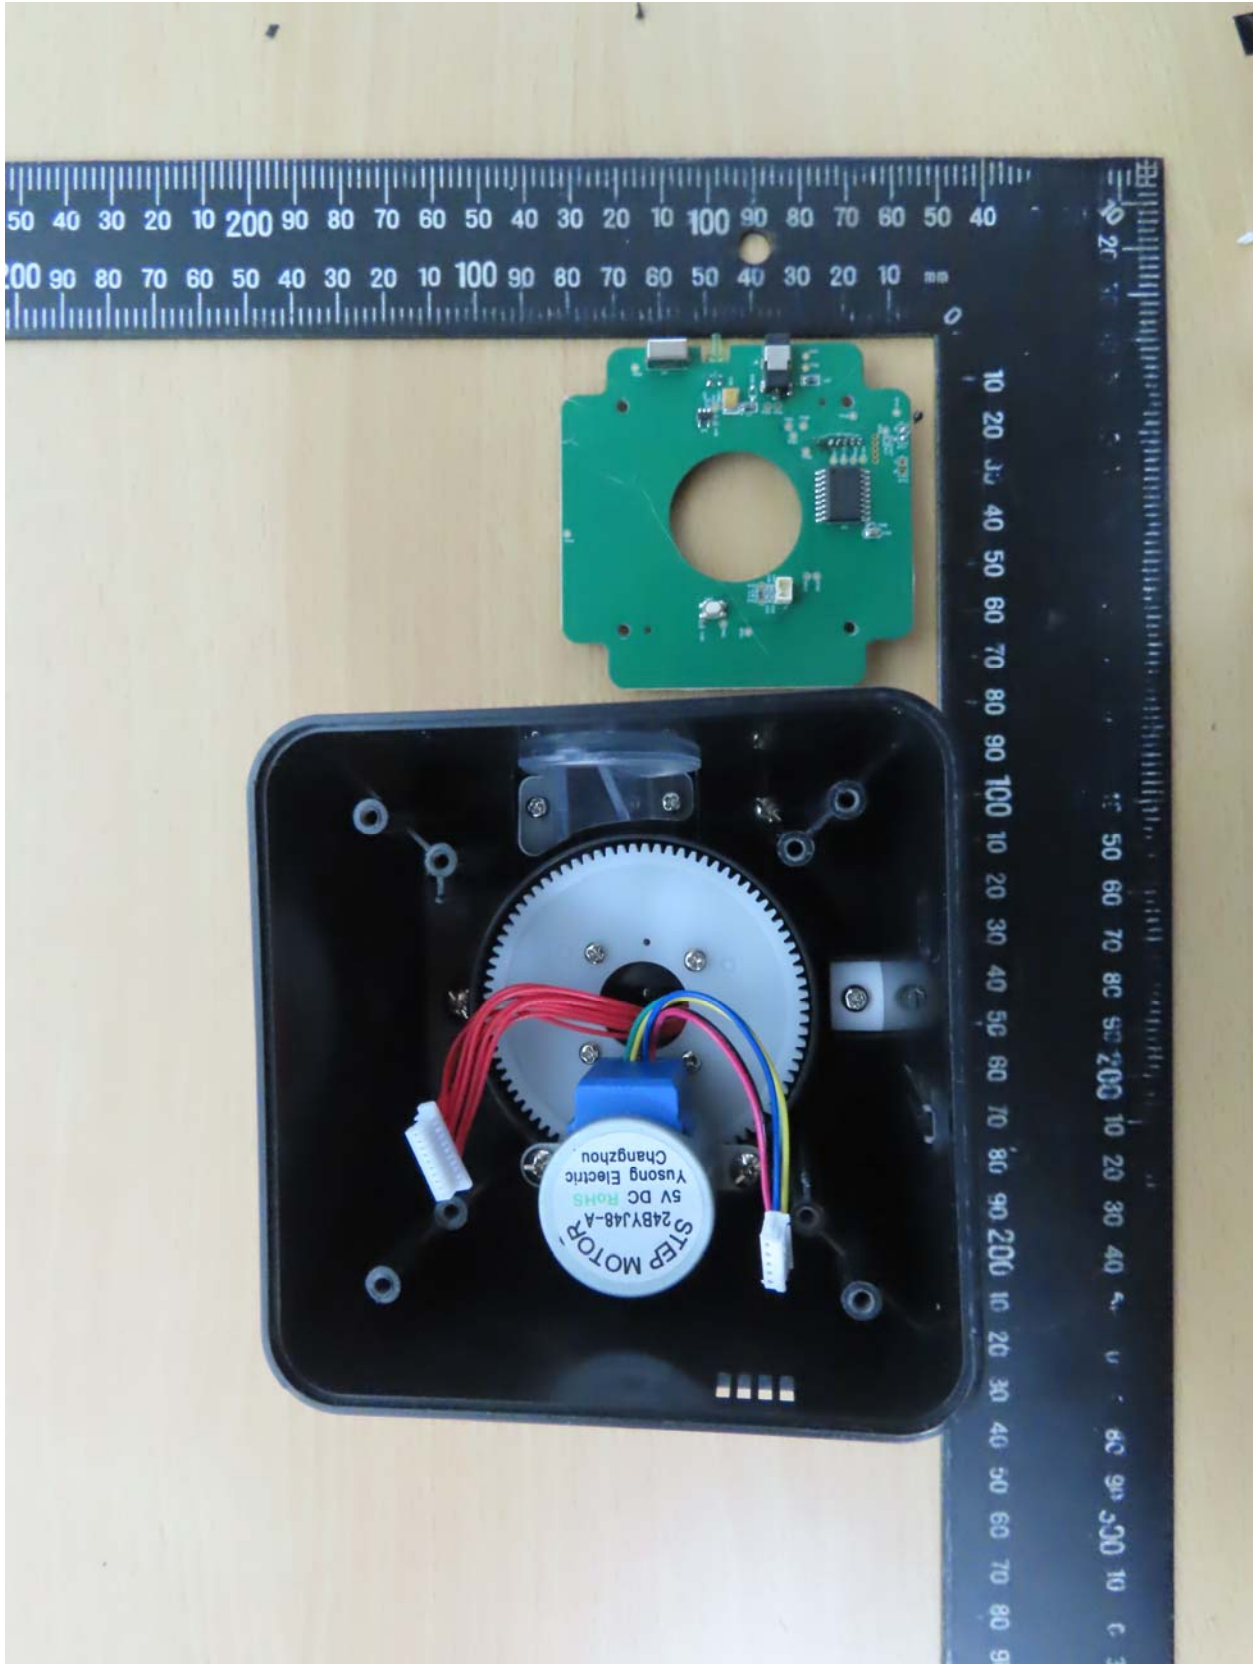

Registration number: W6M22206-21942-C-1

FCC ID: 2AAGO976PT

Internal Photos

Registration number: W6M22206-21942-C-1
FCC ID: 2AAGO976PT

Registration number: W6M22206-21942-C-1
FCC ID: 2AAGO976PT

Registration number: W6M22206-21942-C-1
FCC ID: 2AAGO976PT