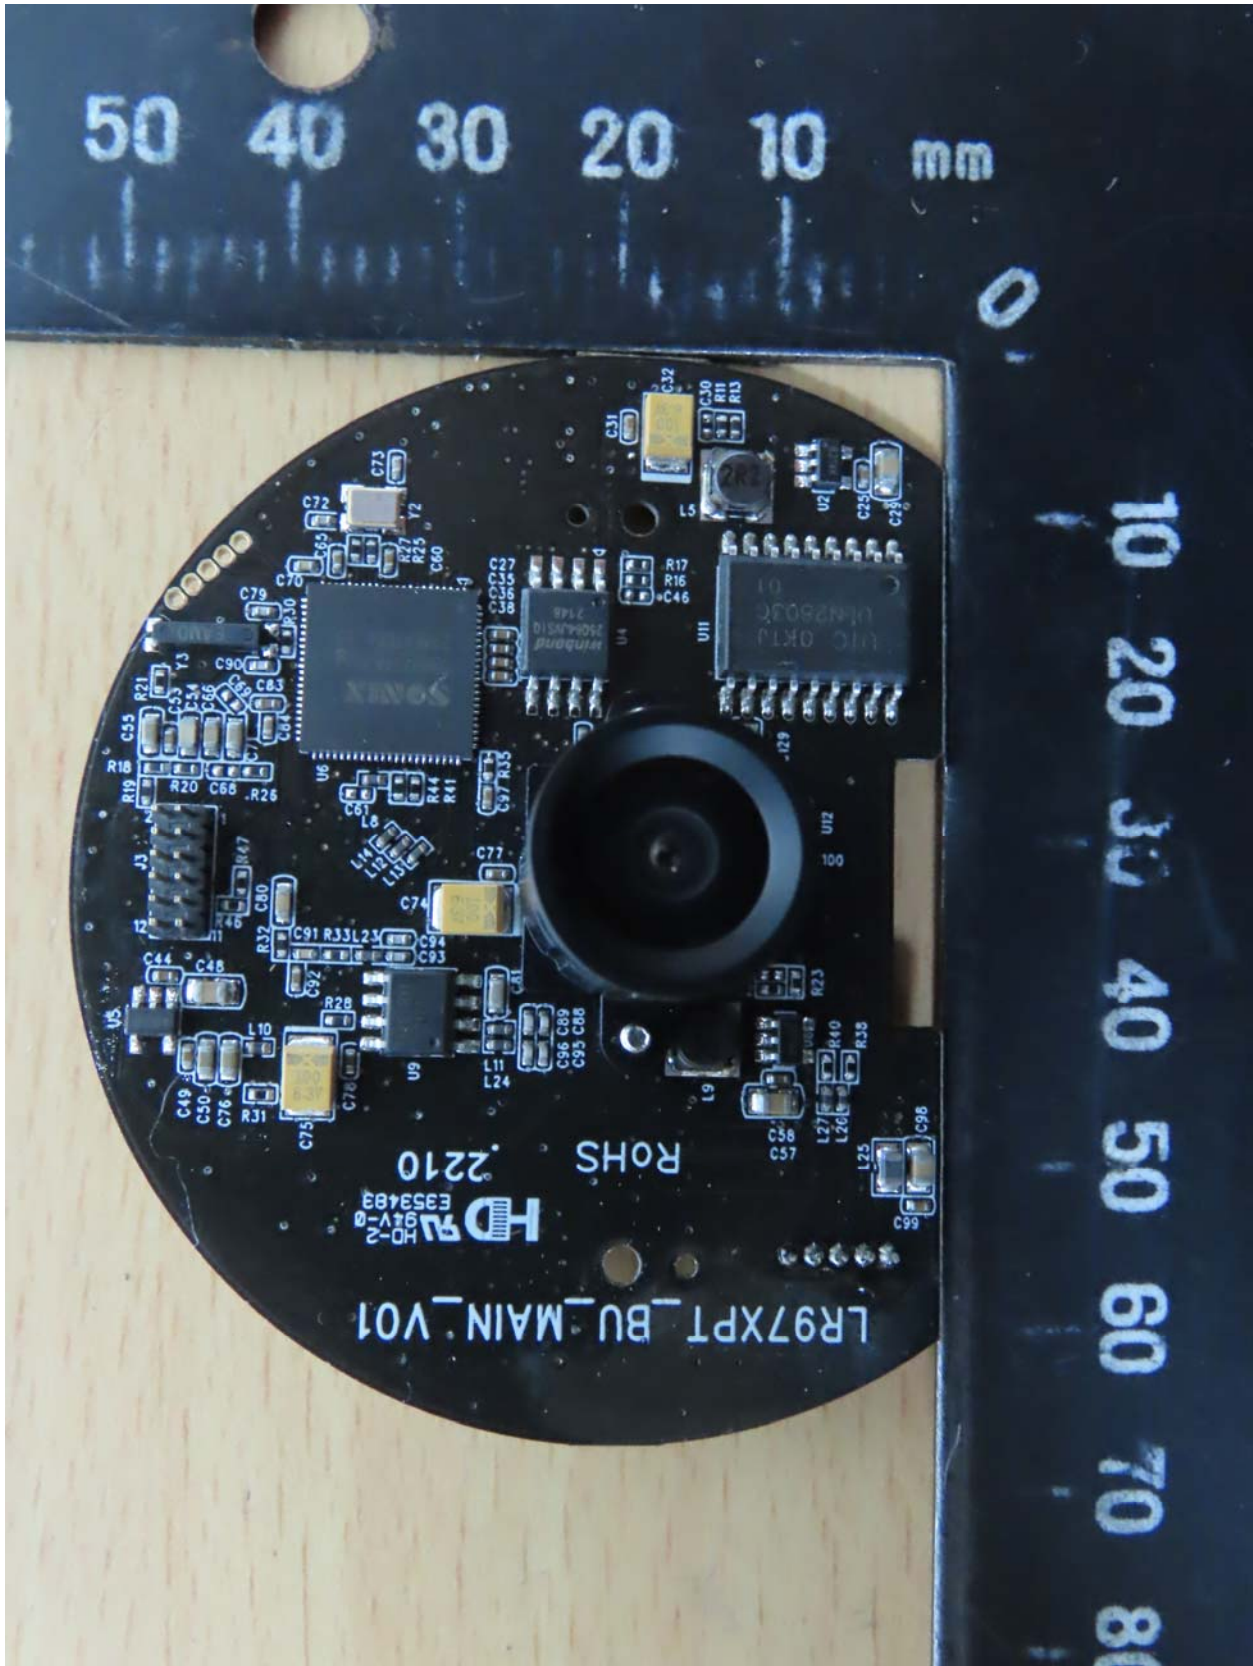

Worldwide Testing Services(Taiwan) Co., Ltd.

Registration number: W6M22206-21942-C-1
FCC ID: 2AAGO976PT