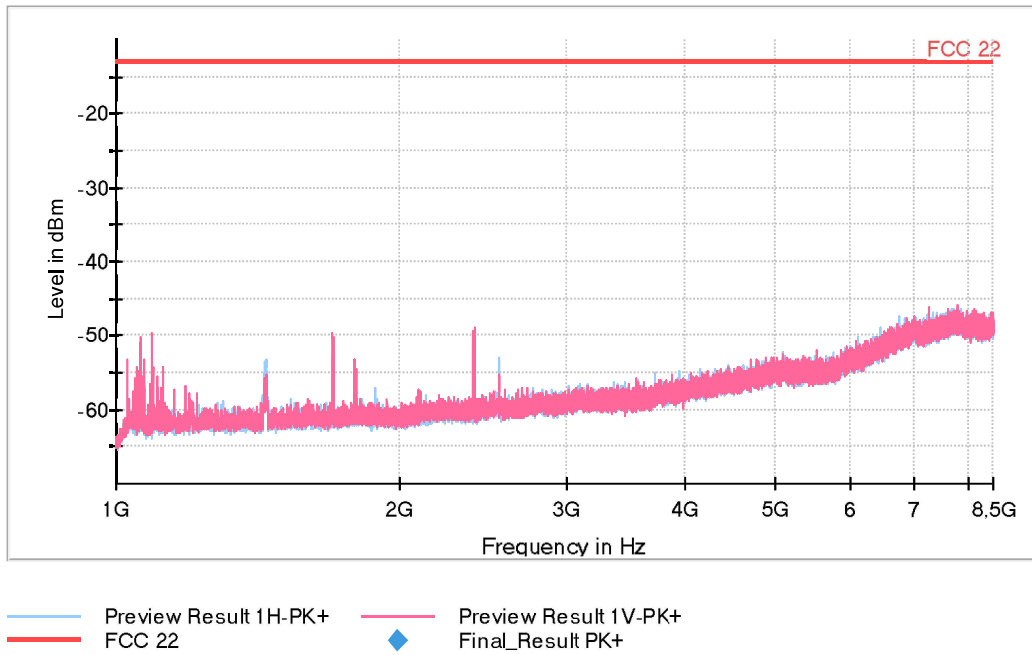

- High Channel:

NBloT Cross-rule channel (824 MHz).

$\pi/4$ - QPSK modulation. 3 tones 15 kHz, Offset Tone = 6.

FREQUENCY RANGE 30 MHz – 1 GHz

FREQUENCY RANGE 1 GHz – 8.5 GHz