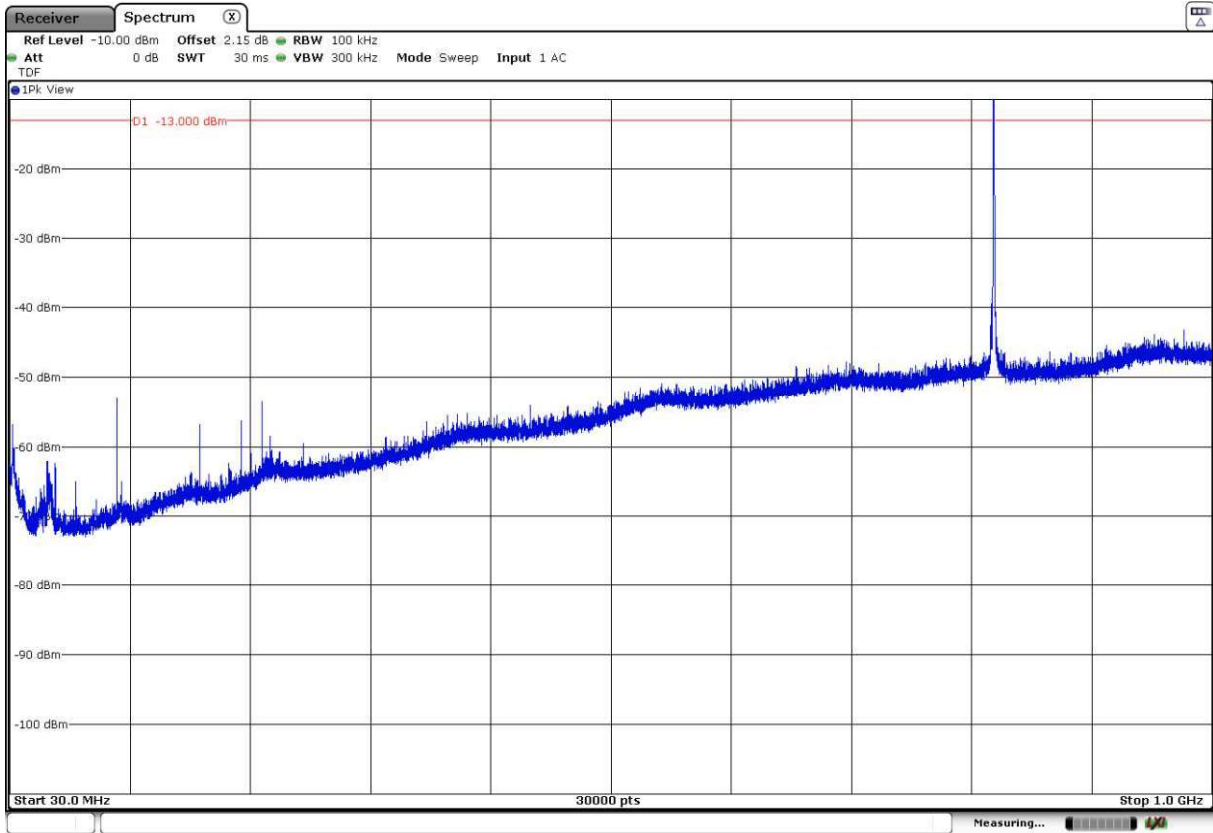

- High Channel:

NBloT Cross-rule channel (824 MHz).

$\pi/4$ - QPSK modulation. 3 tones 15 kHz, Offset Tone = 6.

FREQUENCY RANGE 30 MHz – 1 GHz

FREQUENCY RANGE 1 GHz – 8.5 GHz