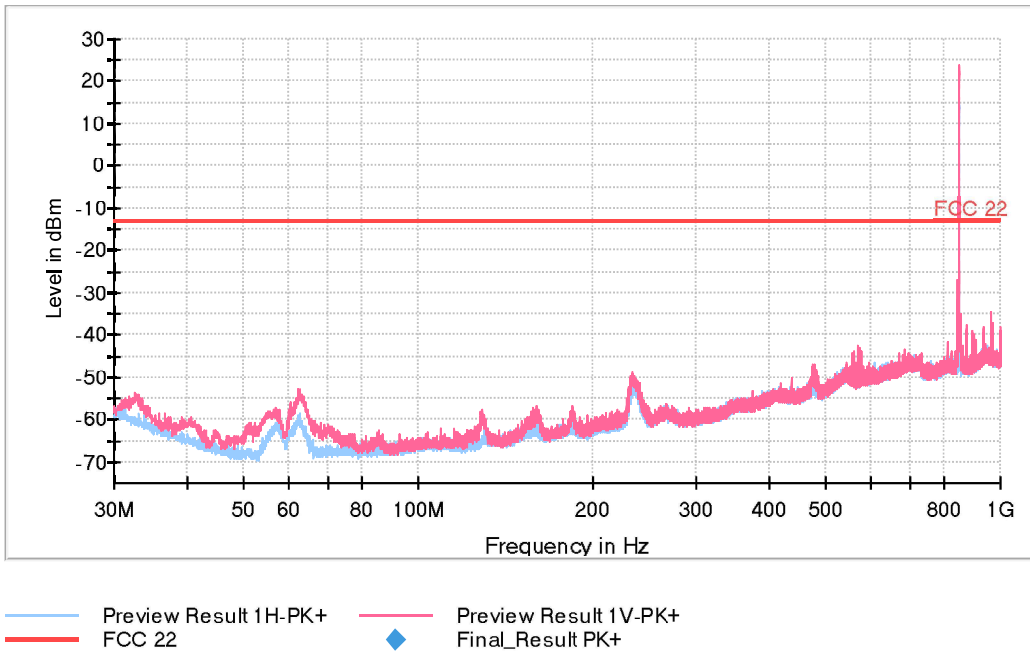

- Middle Channel:

- High Channel:

FREQUENCY RANGE 1 GHz – 8.5 GHz

- Low Channel:

- Middle Channel: