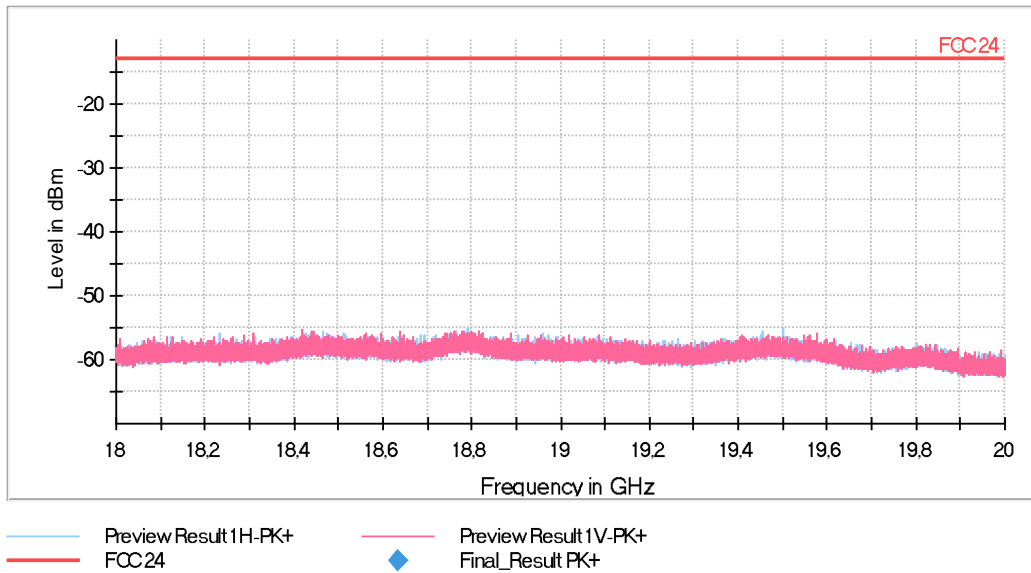

- Middle Channel:

The peak above the limit is the carrier frequency.

- High Channel:

The peak above the limit is the carrier frequency.

FREQUENCY RANGE 3 - 18 GHz:

- Low Channel:

- Middle Channel:

- High Channel:

FREQUENCY RANGE 18 - 20 GHz:

- Low Channel:

- Middle Channel:

- High Channel: