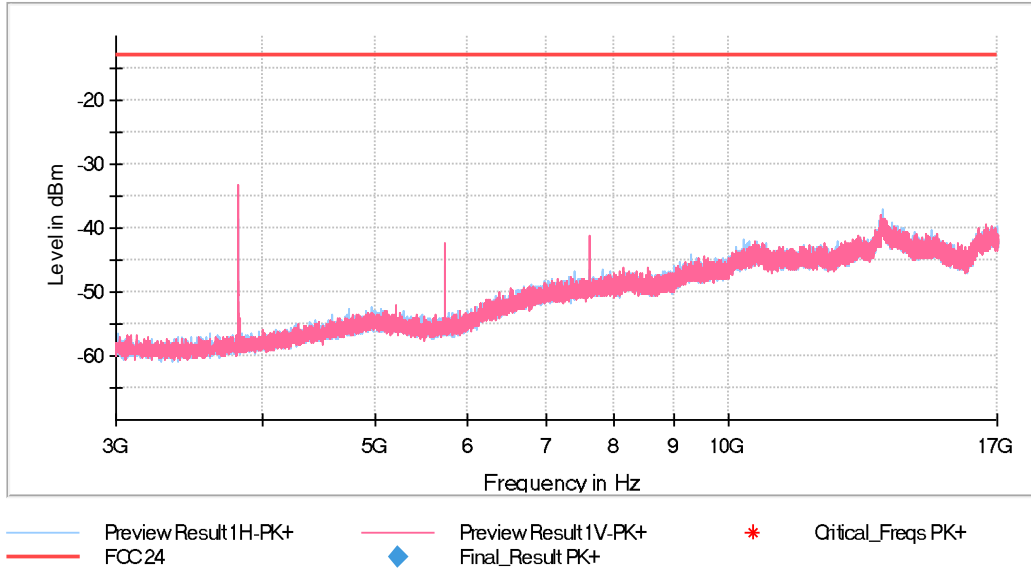

- Middle Channel:

The peak above the limit is the carrier frequency.

- High Channel:

The peak above the limit is the carrier frequency.

FREQUENCY RANGE 3 - 18 GHz:

- Low Channel:

- Middle Channel:

- High Channel:

FREQUENCY RANGE 18 - 20 GHz:

- Low Channel:

- Middle Channel:

- High Channel: