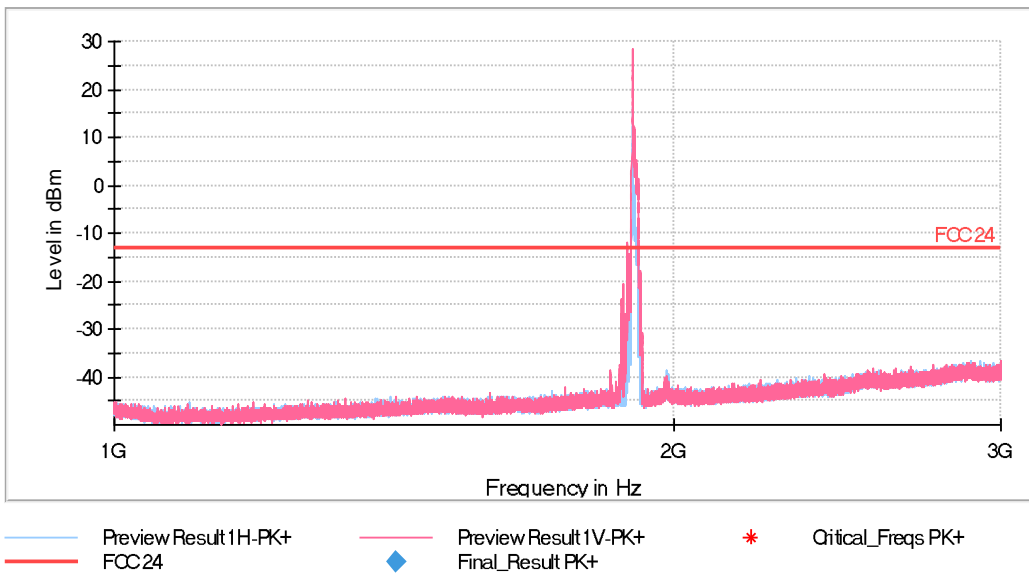

- Middle Channel:

The peak above the limit is the carrier frequency.

- High Channel:

The peak above the limit is the carrier frequency.

FREQUENCY RANGE 3 - 18 GHz:

- Low Channel:

- Middle Channel:

- High Channel:

FREQUENCY RANGE 18 - 20 GHz:

- Low Channel:

- Middle Channel:

- High Channel: