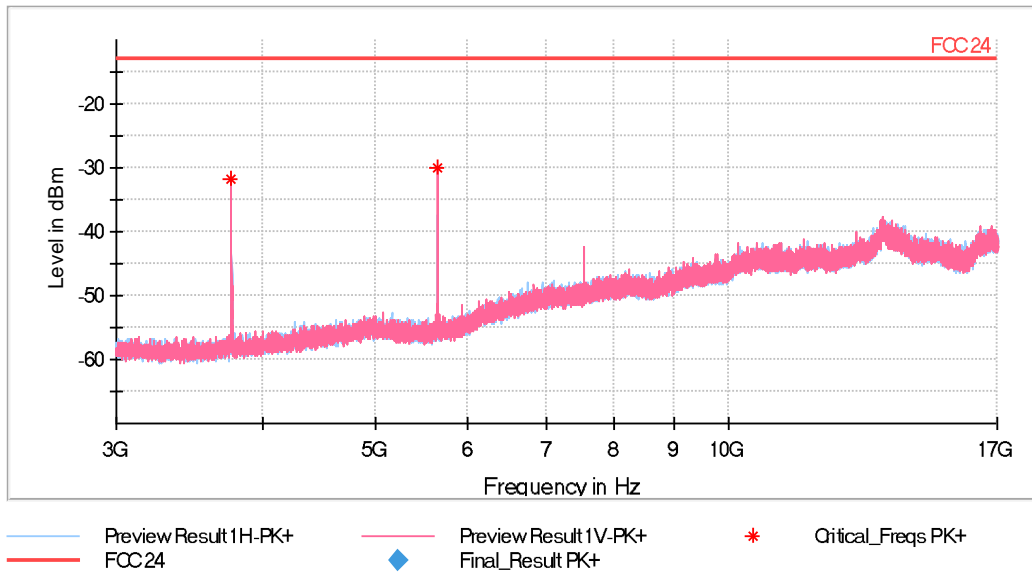

- Middle Channel:

The peak above the limit is the carrier frequency.

- High Channel:

The peak above the limit is the carrier frequency.

FREQUENCY RANGE 3 - 18 GHz:

- Low Channel:

- Middle Channel:

- High Channel:

FREQUENCY RANGE 18 - 20 GHz:

- Low Channel:

- Middle Channel:

- High Channel: