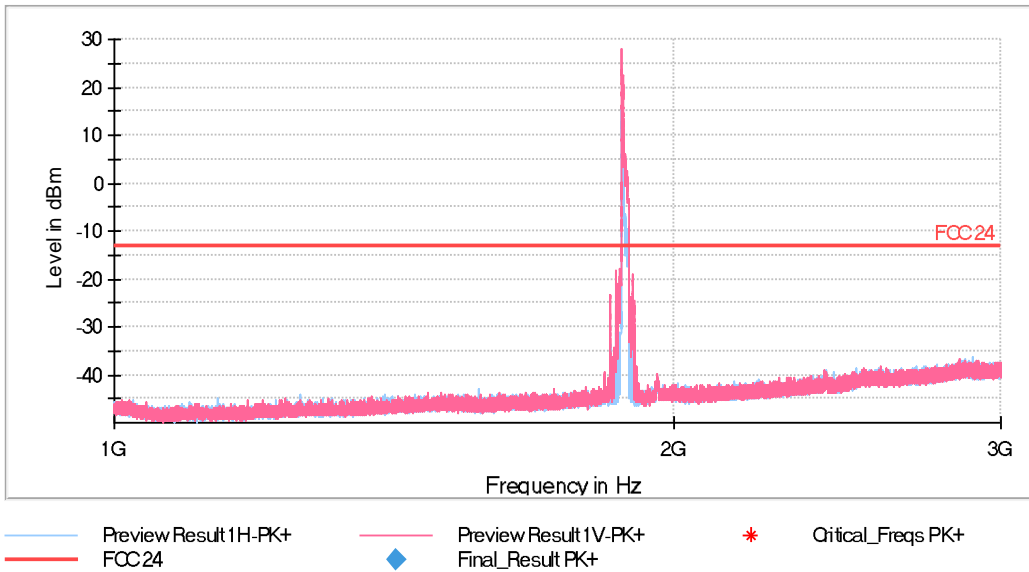

- Middle Channel:

The peak above the limit is the carrier frequency.

- High Channel:

The peak above the limit is the carrier frequency.

FREQUENCY RANGE 3 - 18 GHz:

- Low Channel:

- Middle Channel:

- High Channel:

FREQUENCY RANGE 18 - 20 GHz:

- Low Channel:

- Middle Channel:

- High Channel: