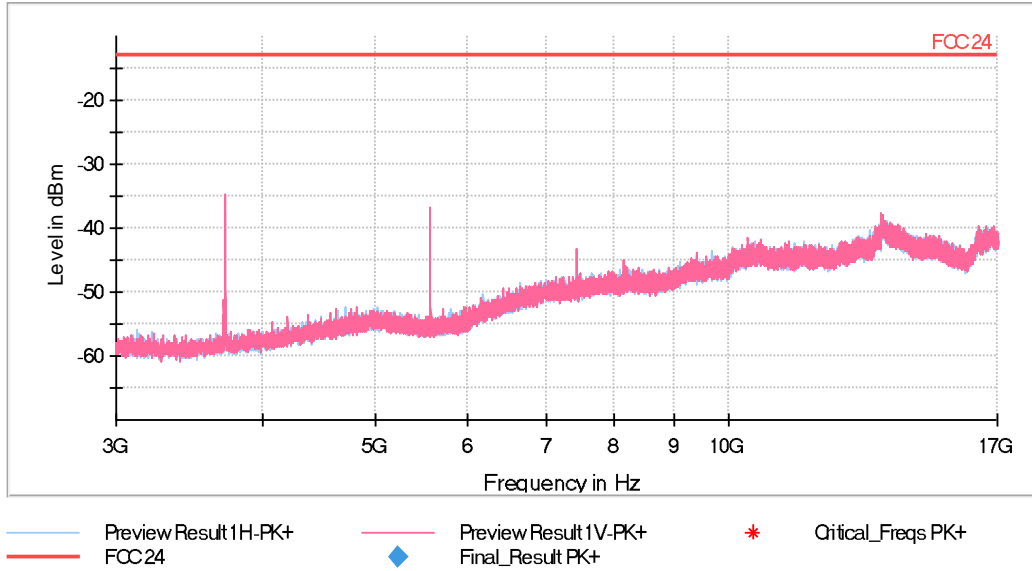

- Middle Channel:

The peak above the limit is the carrier frequency.

- High Channel:

The peak above the limit is the carrier frequency.

FREQUENCY RANGE 3 - 18 GHz:

- Low Channel:

- Middle Channel:

- High Channel:

FREQUENCY RANGE 18 - 20 GHz:

- Low Channel:

- Middle Channel:

- High Channel: