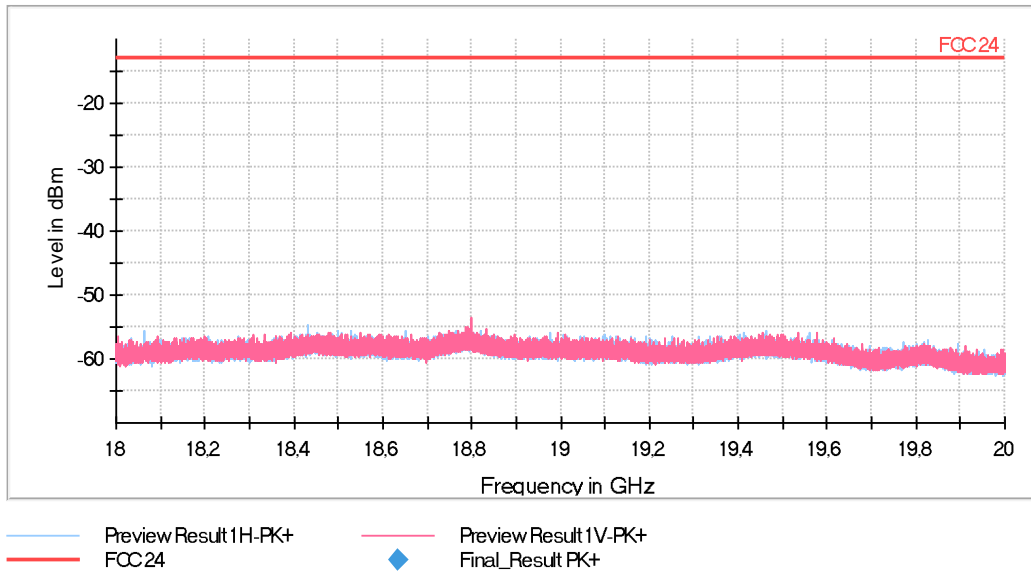

- Middle Channel:

The peak above the limit is the carrier frequency.

- High Channel:

The peak above the limit is the carrier frequency.

FREQUENCY RANGE 3 - 18 GHz:

- Low Channel:

- Middle Channel:

- High Channel:

FREQUENCY RANGE 18 - 20 GHz:

- Low Channel:

- Middle Channel:

- High Channel: