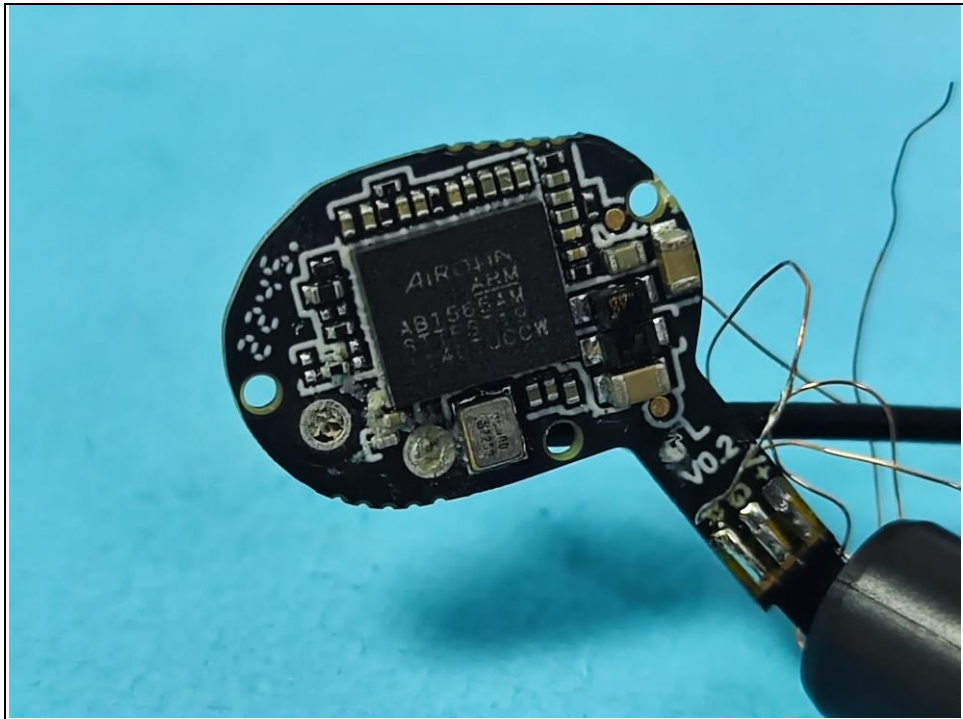

**EUT Photos**

Test models: MOTIF II A.N.C.

Left earphone

Right earphone

ANT

-End