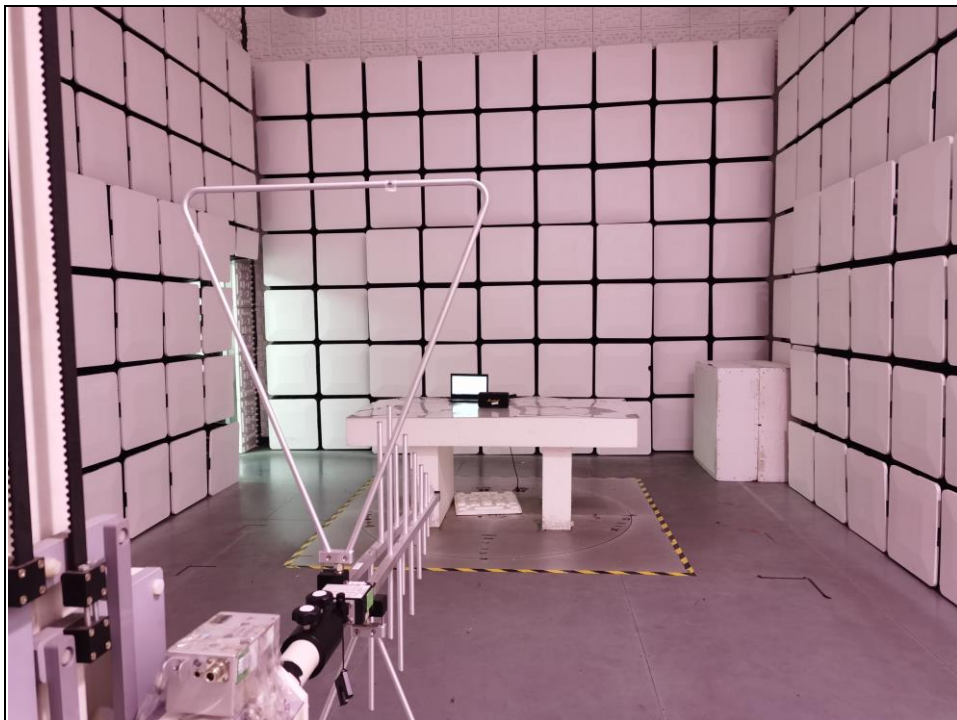

## Set-Up for Conducted Emission Test

Frequency Range < 0.15MHz~30MHz >

## Set-Up for Radiated Emission Test

Frequency Range < 30MHz~1GHz >

Frequency Range < Above 1GHz >