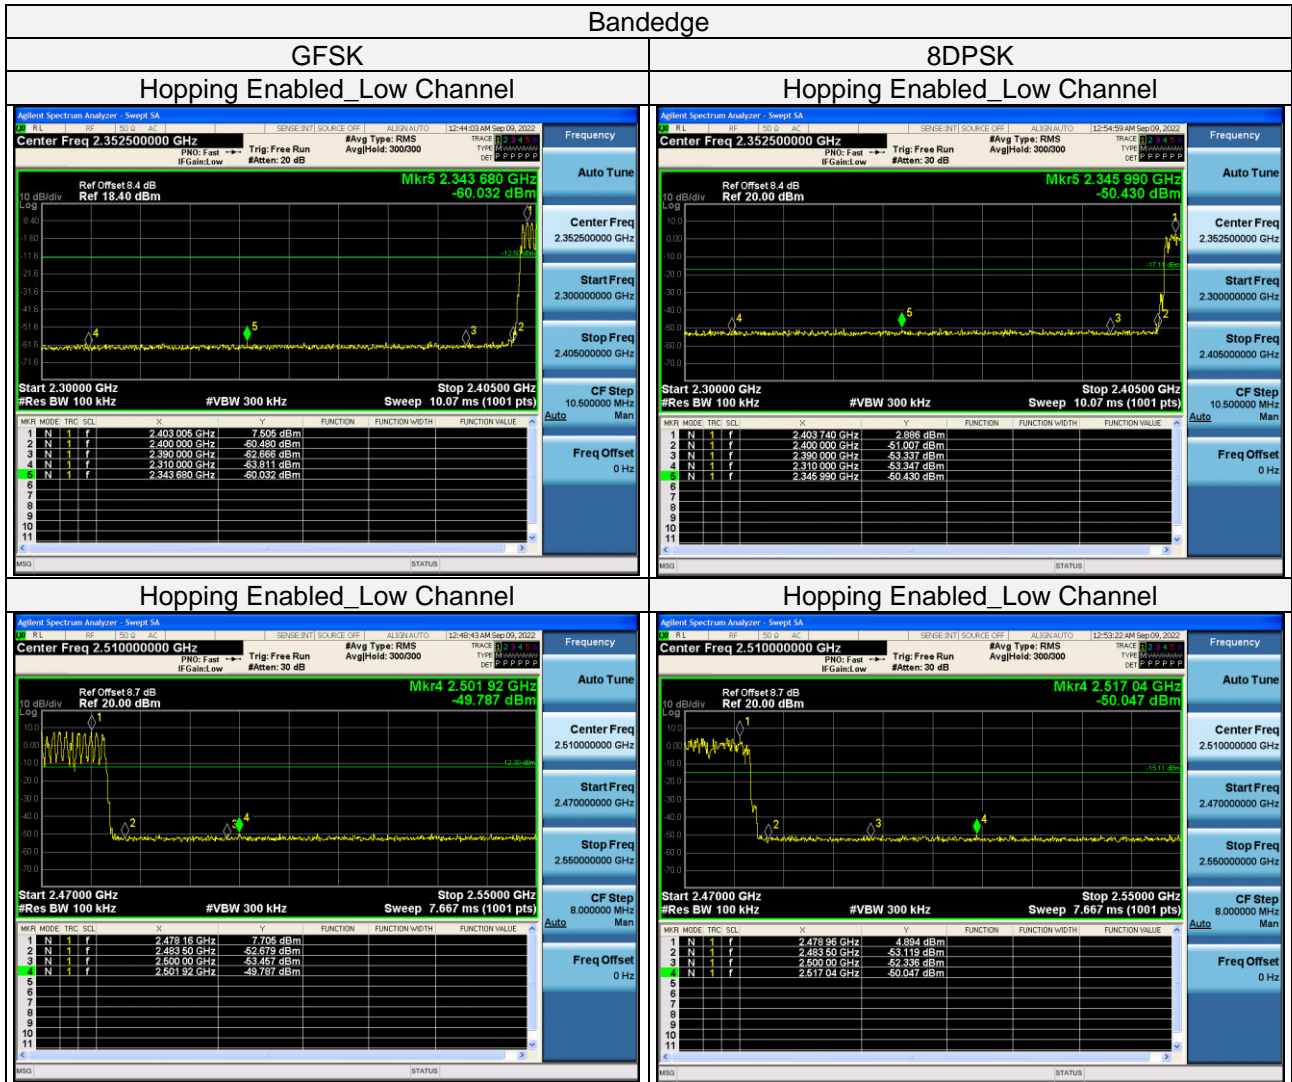

Bandedge

GFSK

8DPSK

Hopping Disabled_Low Channel

Hopping Disabled_Low Channel

Hopping Disabled_High Channel

Hopping Disabled_High Channel

HWA-HSING Test Report No.: 220818EL08-RF-US-01

4 Pictures of Test Arrangements

Please refer to the attached file (Test Setup Photo).

5 Test Instruments

Description	Manufacturer	Model No.	Serial No.	Due Date of Calibration
Spectrum	Keysight	N9020A	MY51240612	2023-08-25
Spectrum Analyzer	Rohde&Schwarz	FSV-40N	101783	2023-01-12
Power Meter 10Hz~18GHz	Tonscend	JS0806-2	188060126	2023-08-25
Signal generator	Keysight	E4421B	GB40051020	2023-08-25
Signal generator	Keysight	N5182A	MY47420944	2023-08-25
Test Software	Tonscend	JS0806-2	NA	NA
Hygrothermograph	Yuhuaze	HTC-1	NA	2023-08-25

Note: 1. The calibration interval of the above test instruments is 12 months.
2. The test was performed in Chamber.

HWA-HSING Test Report No.: 220818EL08-RF-US-01

Appendix – Information on the Testing Laboratories