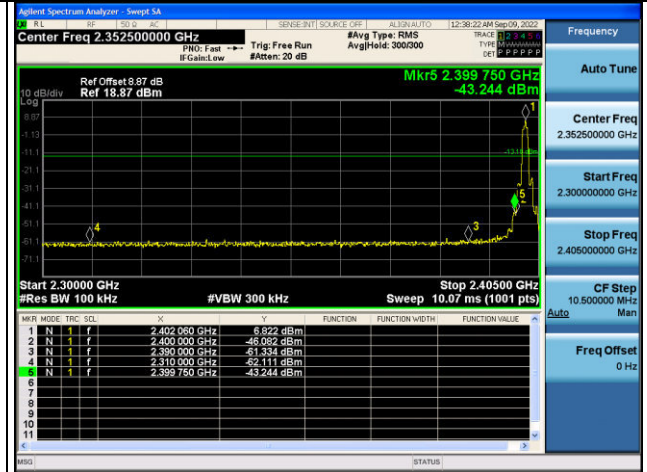

Bandedge

GFSK

8DPSK

Hopping Disabled_Low Channel

Hopping Disabled_Low Channel

Hopping Disabled_High Channel

Hopping Disabled_High Channel

HWA-HSING Test Report No.: 220818EL08-RF-US-01

4 Pictures of Test Arrangements

Please refer to the attached file (Test Setup Photo).

5 Test Instruments

Description	Manufacturer	Model No.	Serial No.	Due Date of Calibration
Spectrum	Keysight	N9020A	MY51240612	2023-08-25
Spectrum Analyzer	Rohde&Schwarz	FSV-40N	101783	2023-01-12
Power Meter 10Hz~18GHz	Tonscend	JS0806-2	188060126	2023-08-25
Signal generator	Keysight	E4421B	GB40051020	2023-08-25
Signal generator	Keysight	N5182A	MY47420944	2023-08-25
Test Software	Tonscend	JS0806-2	NA	NA
Hygrothermograph	Yuhuaze	HTC-1	NA	2023-08-25