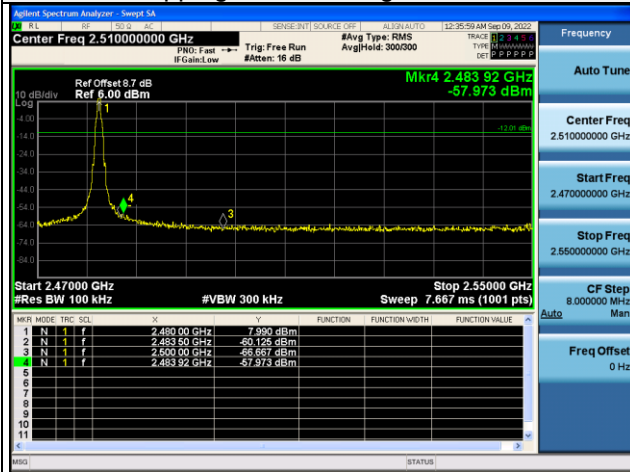

Bandedge

GFSK

8DPSK

Hopping Disabled_Low Channel

Hopping Disabled_Low Channel

Hopping Disabled_High Channel

Hopping Disabled_High Channel

HWA-HSING Test Report No.: 220818EL08-RF-US-01

4 Pictures of Test Arrangements

Please refer to the attached file (Test Setup Photo).

5 Test Instruments

Description	Manufacturer	Model No.	Serial No.	Due Date of Calibration
Spectrum	Keysight	N9020A	MY51240612	2023-08-25
Spectrum Analyzer	Rohde&Schwarz	FSV-40N	101783	2023-01-12
Power Meter 10Hz~18GHz	Tonscend	JS0806-2	188060126	2023-08-25
Signal generator	Keysight	E4421B	GB40051020	2023-08-25
Signal generator	Keysight	N5182A	MY47420944	2023-08-25
Test Software	Tonscend	JS0806-2	NA	NA
Hygrothermograph	Yuhuaze	HTC-1	NA	2023-08-25