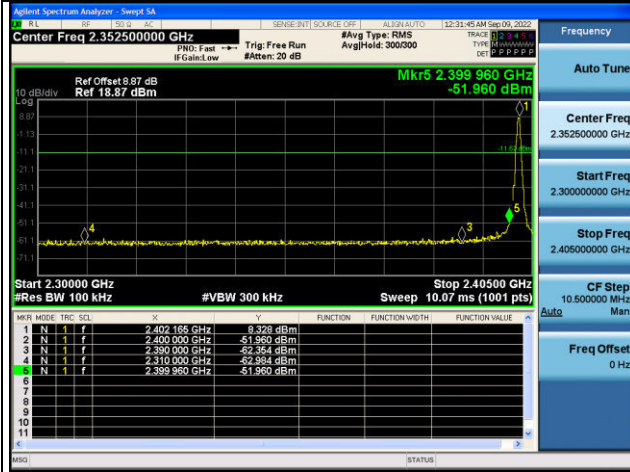

Bandedge

GFSK

8DPSK

Hopping Disabled_Low Channel

Hopping Disabled_Low Channel

Hopping Disabled_High Channel

Hopping Disabled_High Channel

HWA-HSING Test Report No.: 220818EL08-RF-US-01

4 Pictures of Test Arrangements

Please refer to the attached file (Test Setup Photo).

5 Test Instruments

Description	Manufacturer	Model No.	Serial No.	Due Date of Calibration
Spectrum	Keysight	N9020A	MY51240612	2023-08-25
Spectrum Analyzer	Rohde&Schwarz	FSV-40N	101783	2023-01-12
Power Meter 10Hz~18GHz	Tonscend	JS0806-2	188060126	2023-08-25
Signal generator	Keysight	E4421B	GB40051020	2023-08-25
Signal generator	Keysight	N5182A	MY47420944	2023-08-25
Test Software	Tonscend	JS0806-2	NA	NA
Hygrothermograph	Yuhuaze	HTC-1	NA	2023-08-25