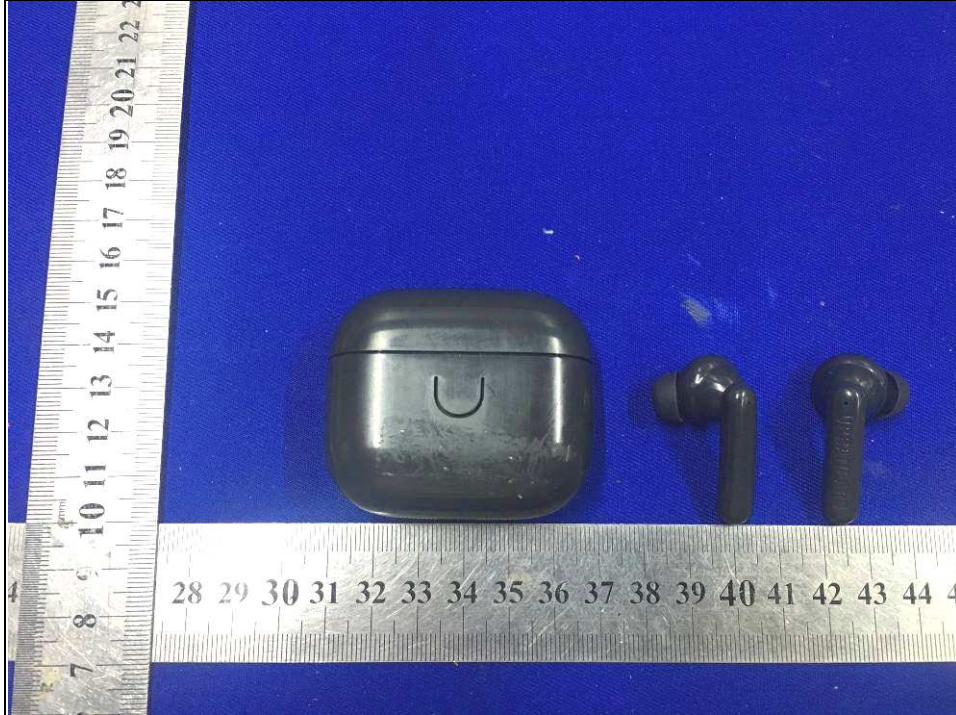

**BUREAU
VERITAS**

Reference No.: 2106WDG0461-2

PHOTOGRAPHS OF THE EUT

Charging Case: