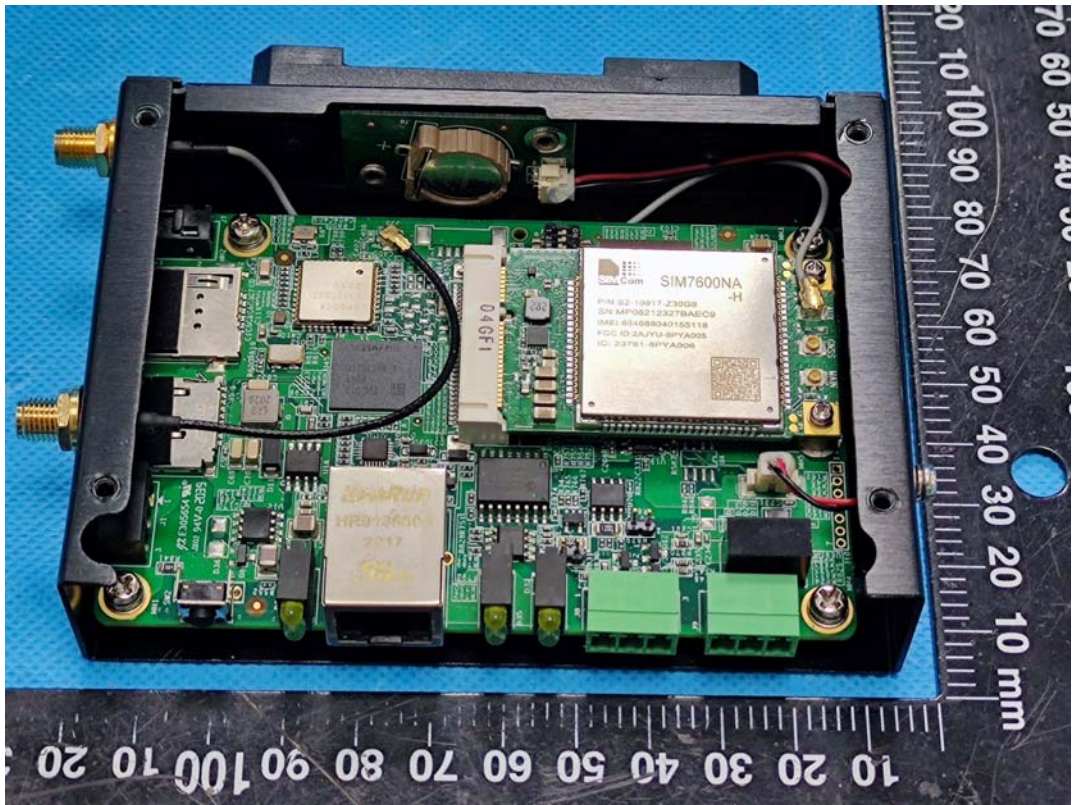

**EXHIBIT C - EUT INTERNAL PHOTOGRAPHS**

WWAN Module FCC ID: 2AJYU-8PYA005 IC: 23761-8PYA006

Chip

Chip

Chip

Chip