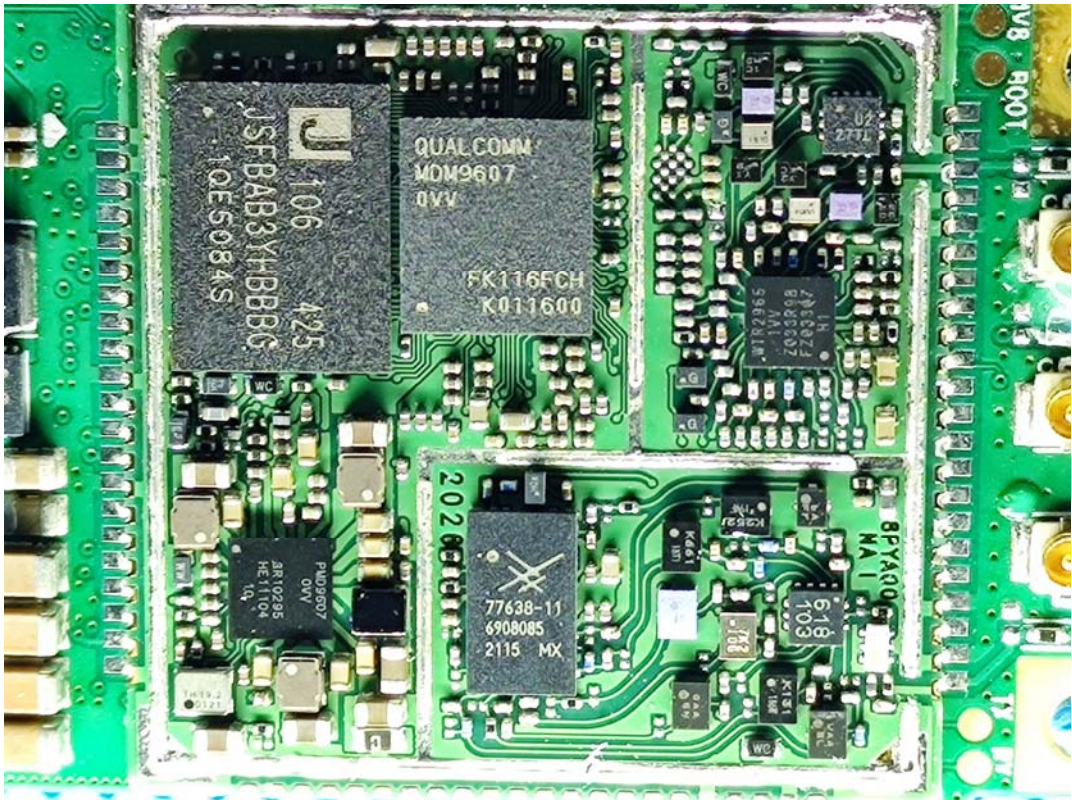

**EXHIBIT C - EUT INTERNAL PHOTOGRAPHS**

WWAN Module FCC ID: 2AJYU-8PYA005 IC: 23761-8PYA006

Chip

Chip

Chip

Chip