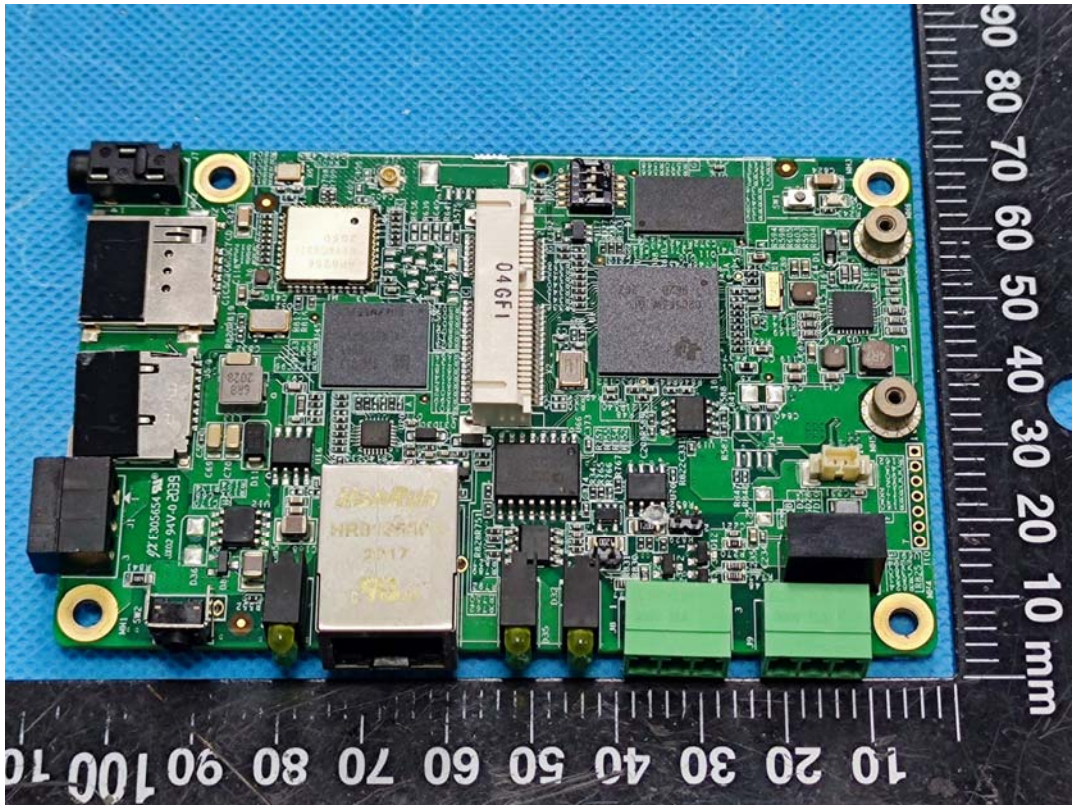

**EXHIBIT C - EUT INTERNAL PHOTOGRAPHS**

WWAN Module FCC ID: 2AJYU-8PYA005 IC: 23761-8PYA006

Chip

Chip

Chip

Chip