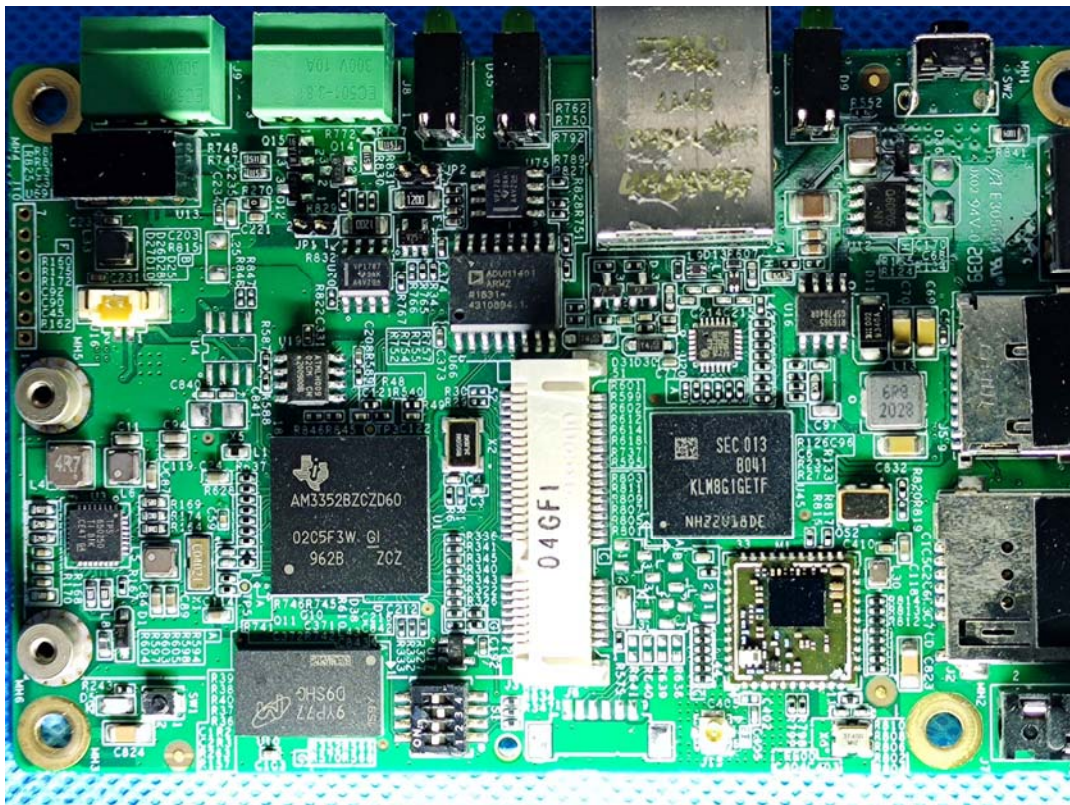

**EXHIBIT C - EUT INTERNAL PHOTOGRAPHS**

WWAN Module FCC ID: 2AJYU-8PYA005 IC: 23761-8PYA006

Chip

Chip

Chip

Chip