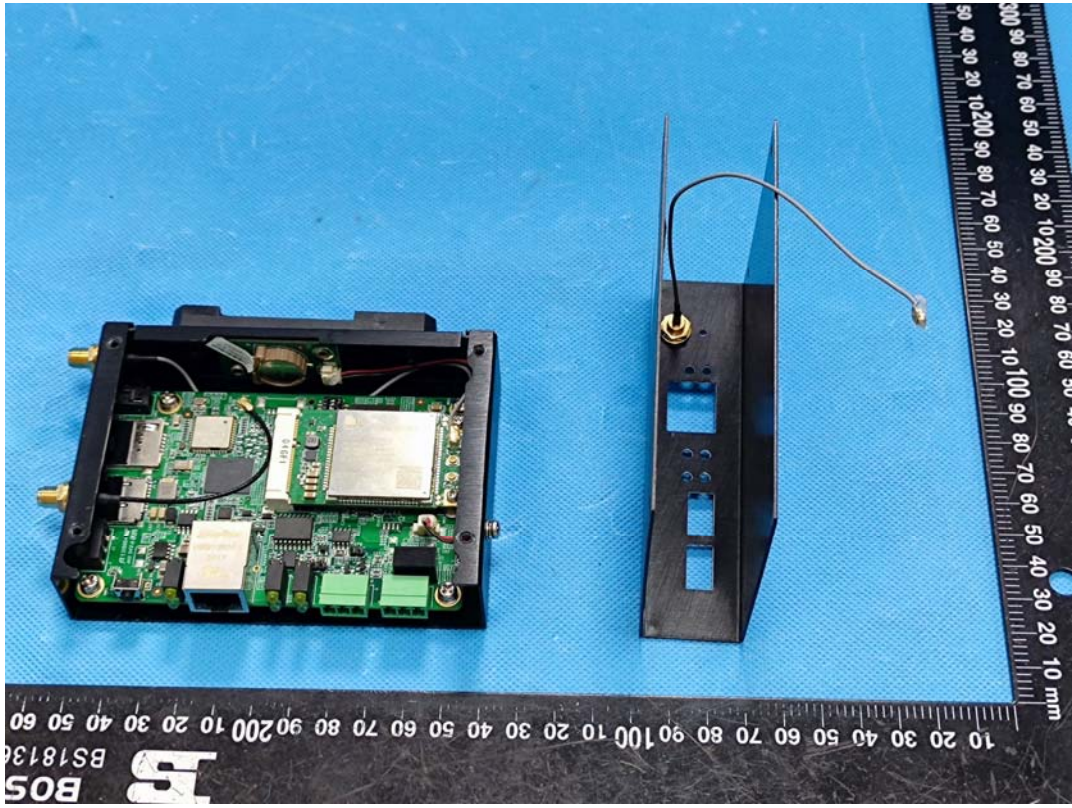

**EXHIBIT C - EUT INTERNAL PHOTOGRAPHS**

WWAN Module FCC ID: 2AJYU-8PYA005 IC: 23761-8PYA006

Chip

Chip

Chip

Chip