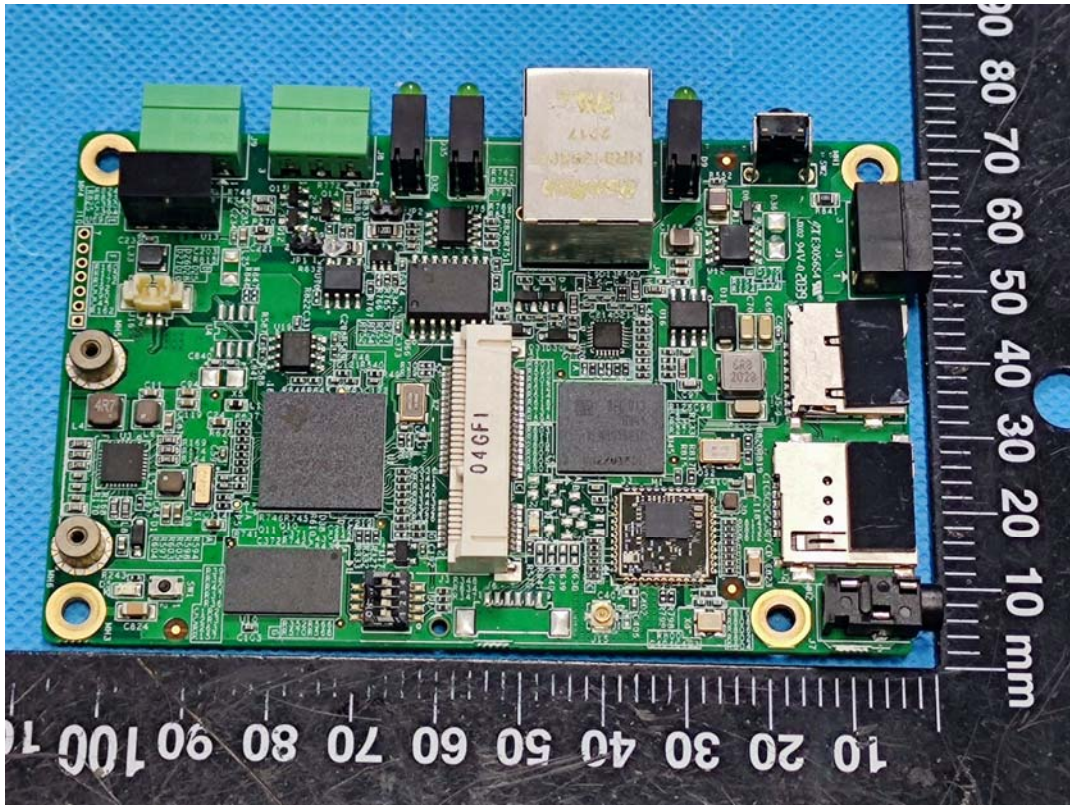

**EXHIBIT C - EUT INTERNAL PHOTOGRAPHS**

WWAN Module FCC ID: 2AJYU-8PYA005 IC: 23761-8PYA006

Chip

Chip

Chip

Chip