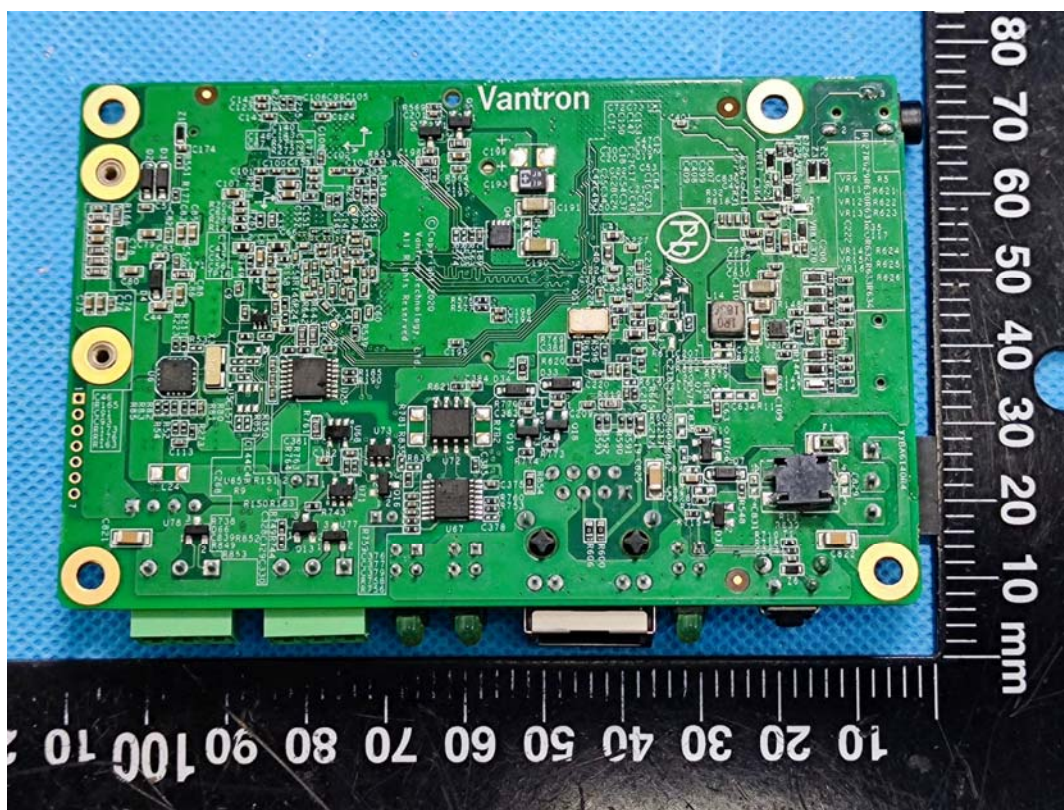

**EXHIBIT C - EUT INTERNAL PHOTOGRAPHS**

WWAN Module FCC ID: 2AJYU-8PYA005 IC: 23761-8PYA006

Chip

Chip

Chip

Chip