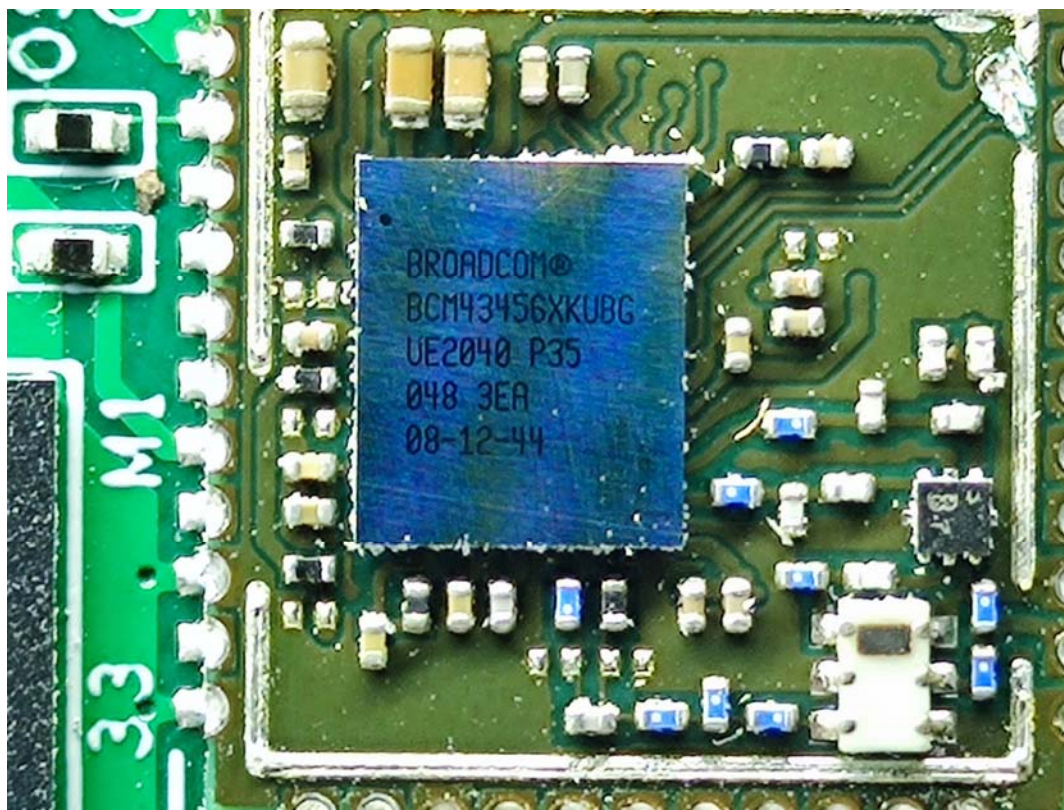

**EXHIBIT C - EUT INTERNAL PHOTOGRAPHS**

WWAN Module FCC ID: 2AJYU-8PYA005 IC: 23761-8PYA006

Chip

Chip

Chip

Chip