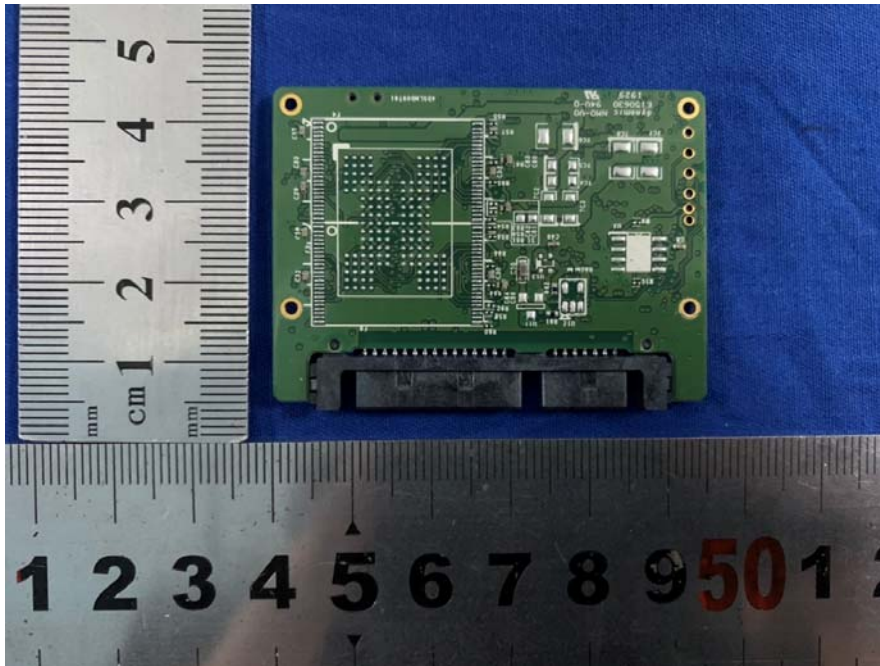

EXHIBIT C – EUT INTERNAL PHOTOGRAPHS

Tested Model: VT-M2M-BTA-DE-A

Uncovered 1 View

Uncovered 2 View

Uncovered 3 View

Uncovered 4 View

Uncovered 5 View

PCB 1 Top View

PCB 1 Bottom View

PCB 2 Top View

PCB 2 Bottom View

Hard Disk Top View

Hard Disk Bottom View

GPS Module Top View

GPS Module View

WiFi/BT Module Top View

WiFi/BT Module Bottom View

Zigbee Module Top View

Zigbee Module Bottom View

4G Module Top View

4G Module Bottom View

Multiple Model: VT-M2M-BTA-DE-ALP

Uncovered 1 View

Uncovered 2 View