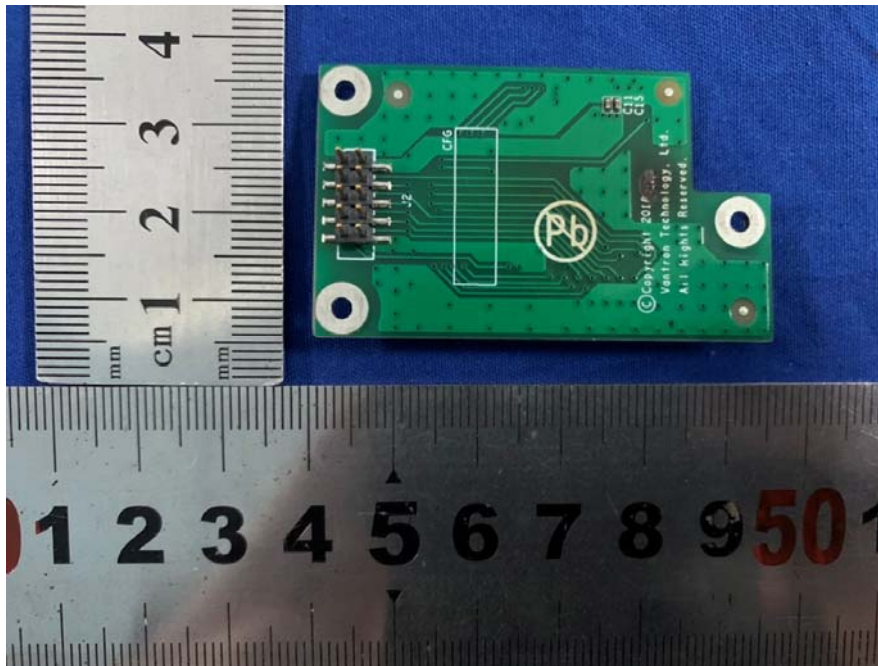

EXHIBIT C – EUT INTERNAL PHOTOGRAPHS

Tested Model: VT-M2M-BTA-DE-A

Uncovered 1 View

Uncovered 2 View

Uncovered 3 View

Uncovered 4 View

Uncovered 5 View

PCB 1 Top View

PCB 1 Bottom View

PCB 2 Top View

PCB 2 Bottom View

Hard Disk Top View

Hard Disk Bottom View

GPS Module Top View

GPS Module View

WiFi/BT Module Top View

WiFi/BT Module Bottom View

Zigbee Module Top View

Zigbee Module Bottom View

4G Module Top View

4G Module Bottom View

Multiple Model: VT-M2M-BTA-DE-ALP

Uncovered 1 View

Uncovered 2 View