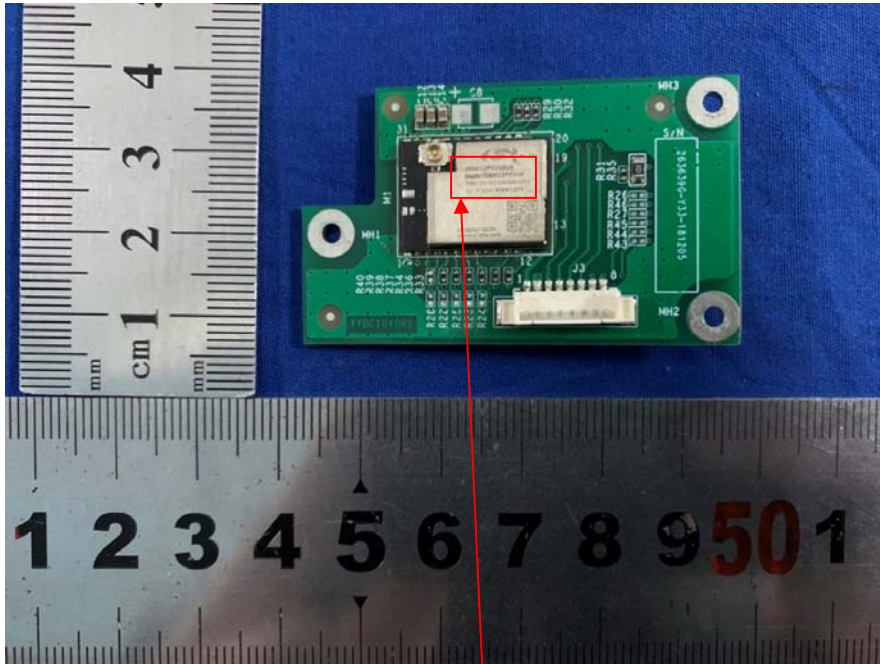

EXHIBIT C – EUT INTERNAL PHOTOGRAPHS

Tested Model: VT-M2M-BTA-DE-A

Uncovered 1 View

Uncovered 2 View

Uncovered 3 View

Uncovered 4 View

Uncovered 5 View

PCB 1 Top View

PCB 1 Bottom View

PCB 2 Top View

PCB 2 Bottom View

Hard Disk Top View

Hard Disk Bottom View

GPS Module Top View

GPS Module View

WiFi/BT Module Top View

WiFi/BT Module Bottom View

Zigbee Module Top View

Zigbee Module Bottom View

4G Module Top View

4G Module Bottom View

Multiple Model: VT-M2M-BTA-DE-ALP

Uncovered 1 View

Uncovered 2 View