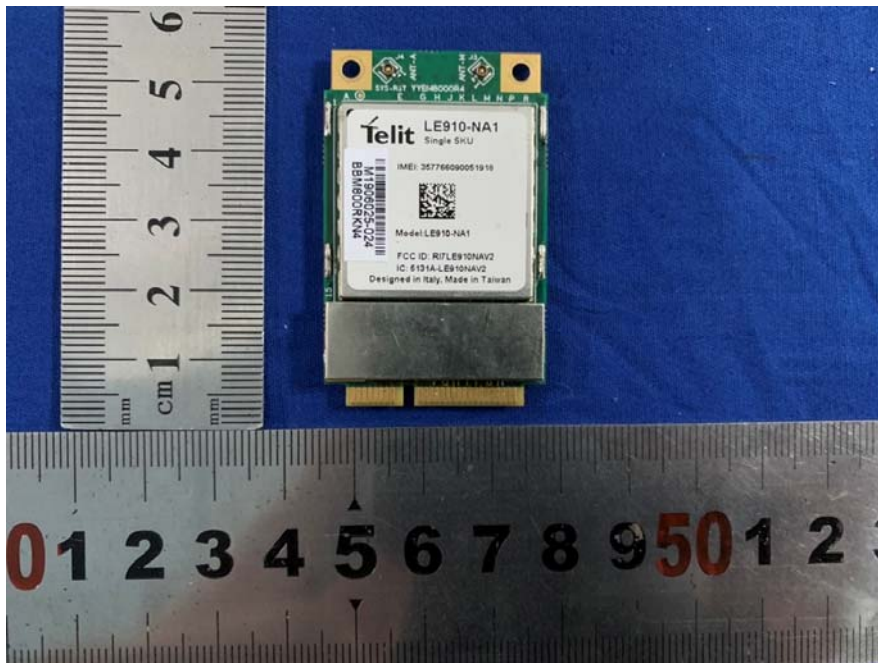

PCB 1 Bottom View

PCB 2 Top View

PCB 2 Bottom View

Hard Disk Top View

Hard Disk Bottom View

GPS Module Top View

GPS Module View

WiFi/BT Module Top View

WiFi/BT Module Bottom View

Zigbee Module Top View

Zigbee Module Bottom View

4G Module Top View

4G Module Bottom View

Multiple Model: VT-M2M-BTA-DE-ALP

Uncovered 1 View

Uncovered 2 View

Main Board Top View

Main Board Bottom View