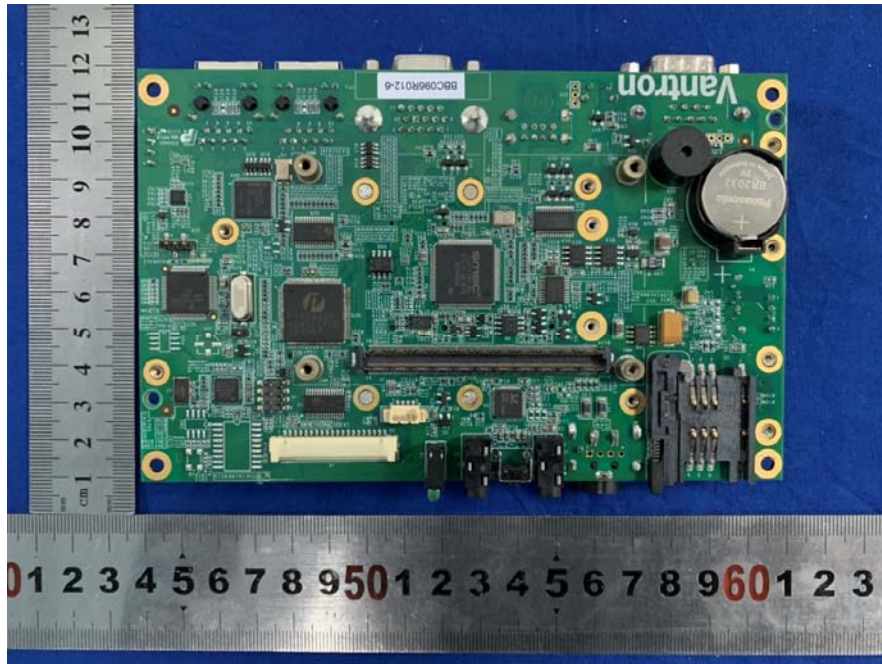

EXHIBIT C – EUT INTERNAL PHOTOGRAPHS

Tested Model: VT-M2M-BTA-DE-A

Uncovered 1 View

Uncovered 2 View

Uncovered 3 View

Uncovered 4 View

Uncovered 5 View

PCB 1 Top View

PCB 1 Bottom View

PCB 2 Top View

PCB 2 Bottom View

Hard Disk Top View

Hard Disk Bottom View

GPS Module Top View

GPS Module View

WiFi/BT Module Top View

WiFi/BT Module Bottom View

Zigbee Module Top View

Zigbee Module Bottom View

4G Module Top View

4G Module Bottom View

Multiple Model: VT-M2M-BTA-DE-ALP

Uncovered 1 View

Uncovered 2 View