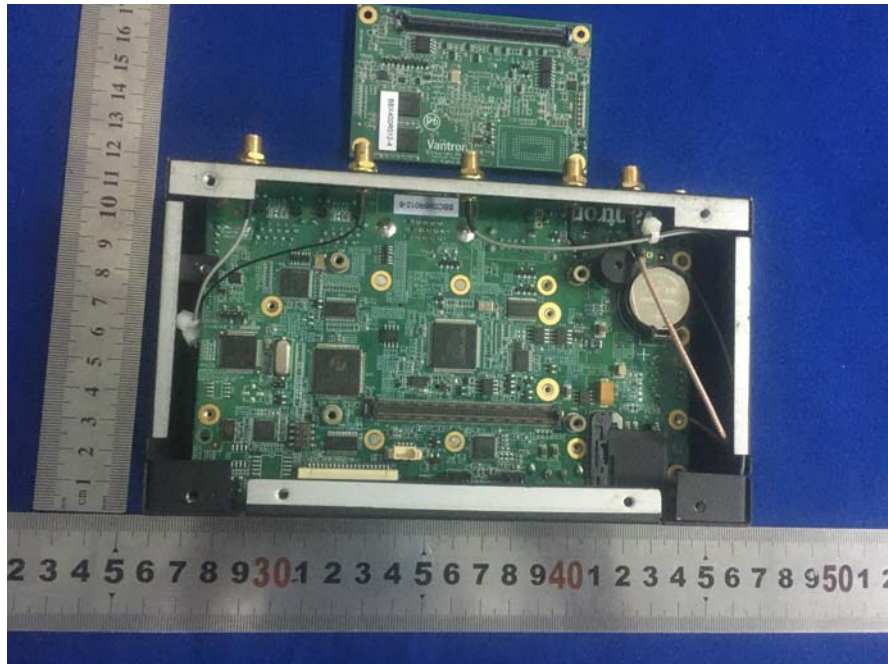

EXHIBIT C – EUT INTERNAL PHOTOGRAPHS

Tested Model: VT-M2M-BTA-DE-A

Uncovered 1 View

Uncovered 2 View

Uncovered 3 View

Uncovered 4 View

Uncovered 5 View

PCB 1 Top View

PCB 1 Bottom View

PCB 2 Top View

PCB 2 Bottom View

Hard Disk Top View

Hard Disk Bottom View

GPS Module Top View

GPS Module View

WiFi/BT Module Top View

WiFi/BT Module Bottom View

Zigbee Module Top View

Zigbee Module Bottom View

4G Module Top View

4G Module Bottom View

Multiple Model: VT-M2M-BTA-DE-ALP

Uncovered 1 View

Uncovered 2 View