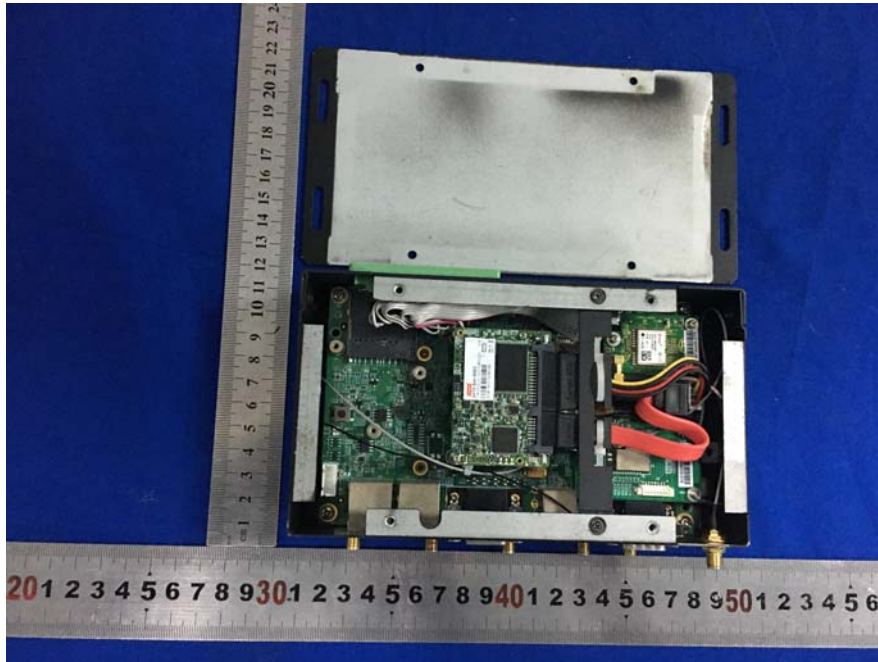

EXHIBIT C – EUT INTERNAL PHOTOGRAPHS

Tested Model: VT-M2M-BTA-DE-A

Uncovered 1 View

Uncovered 2 View

Uncovered 3 View

Uncovered 4 View

Uncovered 5 View

PCB 1 Top View

PCB 1 Bottom View

PCB 2 Top View

PCB 2 Bottom View

Hard Disk Top View

Hard Disk Bottom View

GPS Module Top View

GPS Module View

WiFi/BT Module Top View

WiFi/BT Module Bottom View

Zigbee Module Top View

Zigbee Module Bottom View

4G Module Top View

4G Module Bottom View

Multiple Model: VT-M2M-BTA-DE-ALP

Uncovered 1 View

Uncovered 2 View