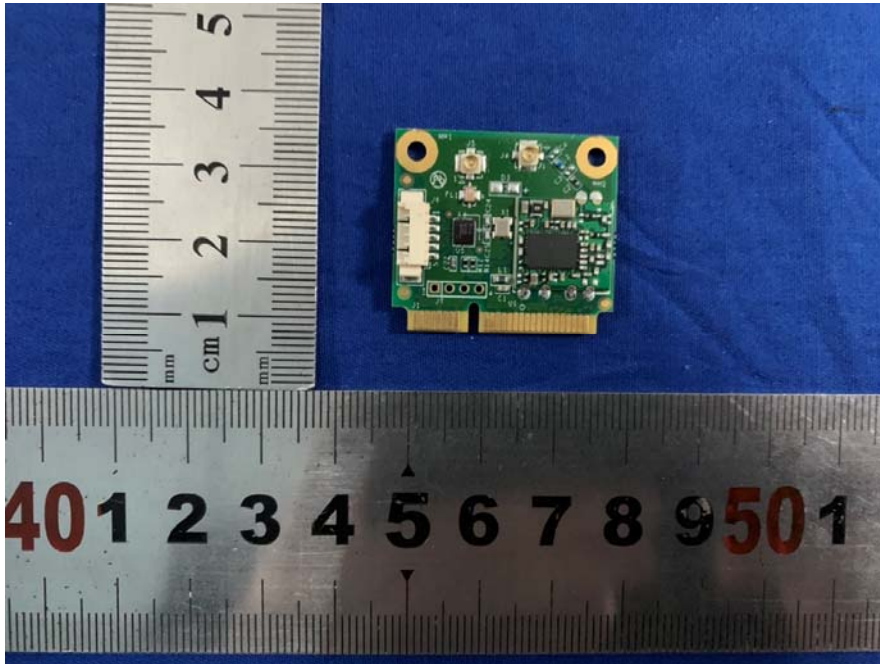

EXHIBIT C – EUT INTERNAL PHOTOGRAPHS

Tested Model: VT-M2M-BTA-DE-A

Uncovered 1 View

Uncovered 2 View

Uncovered 3 View

Uncovered 4 View

Uncovered 5 View

PCB 1 Top View

PCB 1 Bottom View

PCB 2 Top View

PCB 2 Bottom View

Hard Disk Top View

Hard Disk Bottom View

GPS Module Top View

GPS Module View

WiFi/BT Module Top View

WiFi/BT Module Bottom View

Zigbee Module Top View

Zigbee Module Bottom View

4G Module Top View

4G Module Bottom View

Multiple Model: VT-M2M-BTA-DE-ALP

Uncovered 1 View

Uncovered 2 View