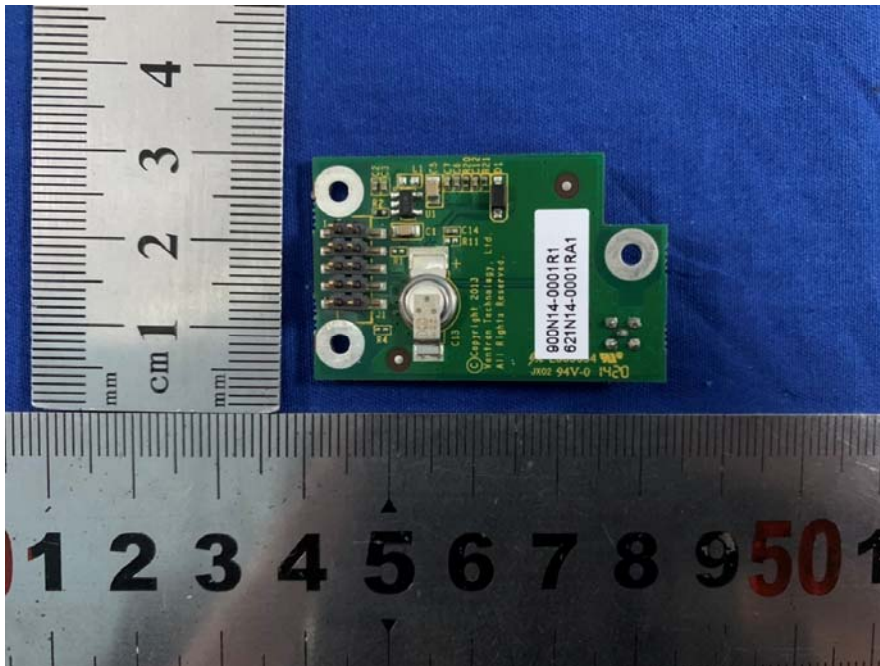

EXHIBIT C – EUT INTERNAL PHOTOGRAPHS

Tested Model: VT-M2M-BTA-DE-A

Uncovered 1 View

Uncovered 2 View

Uncovered 3 View

Uncovered 4 View

Uncovered 5 View

PCB 1 Top View

PCB 1 Bottom View

PCB 2 Top View

PCB 2 Bottom View

Hard Disk Top View

Hard Disk Bottom View

GPS Module Top View

GPS Module View

WiFi/BT Module Top View

WiFi/BT Module Bottom View

Zigbee Module Top View

Zigbee Module Bottom View

4G Module Top View

4G Module Bottom View

Multiple Model: VT-M2M-BTA-DE-ALP

Uncovered 1 View

Uncovered 2 View