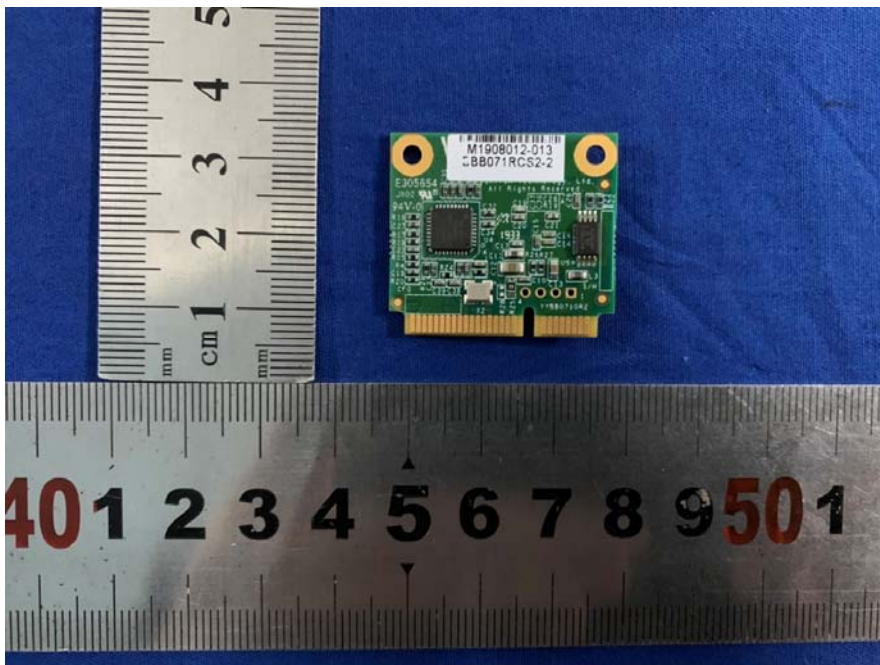

EXHIBIT C – EUT INTERNAL PHOTOGRAPHS

Tested Model: VT-M2M-BTA-DE-A

Uncovered 1 View

Uncovered 2 View

Uncovered 3 View

Uncovered 4 View

Uncovered 5 View

PCB 1 Top View

PCB 1 Bottom View

PCB 2 Top View

PCB 2 Bottom View

Hard Disk Top View

Hard Disk Bottom View

GPS Module Top View

GPS Module View

WiFi/BT Module Top View

WiFi/BT Module Bottom View

Zigbee Module Top View

Zigbee Module Bottom View

4G Module Top View

4G Module Bottom View

Multiple Model: VT-M2M-BTA-DE-ALP

Uncovered 1 View

Uncovered 2 View