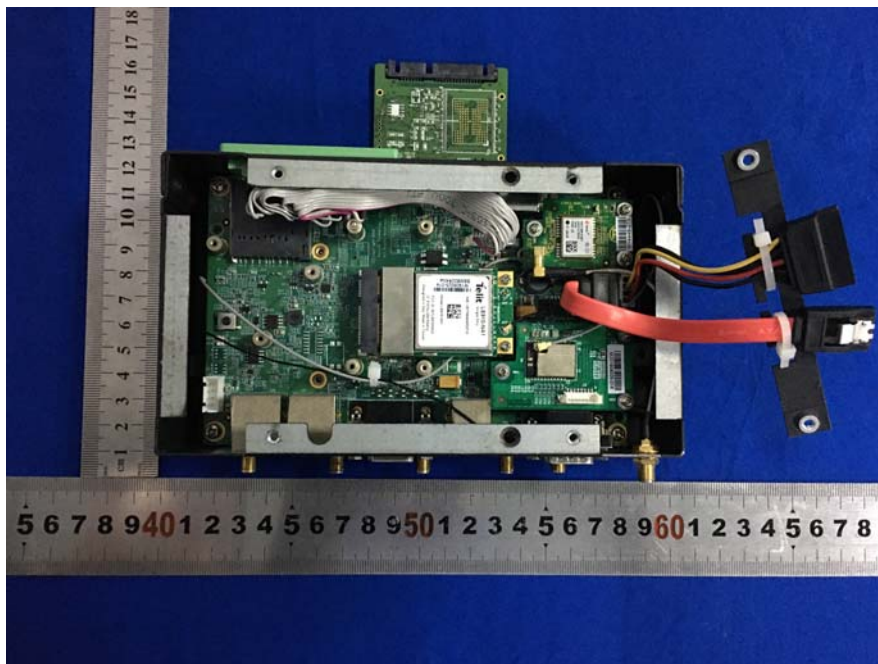

EXHIBIT C – EUT INTERNAL PHOTOGRAPHS

Tested Model: VT-M2M-BTA-DE-A

Uncovered 1 View

Uncovered 2 View

Uncovered 3 View

Uncovered 4 View

Uncovered 5 View

PCB 1 Top View

PCB 1 Bottom View

PCB 2 Top View

PCB 2 Bottom View

Hard Disk Top View

Hard Disk Bottom View

GPS Module Top View

GPS Module View

WiFi/BT Module Top View

WiFi/BT Module Bottom View

Zigbee Module Top View

Zigbee Module Bottom View

4G Module Top View

4G Module Bottom View

Multiple Model: VT-M2M-BTA-DE-ALP

Uncovered 1 View

Uncovered 2 View