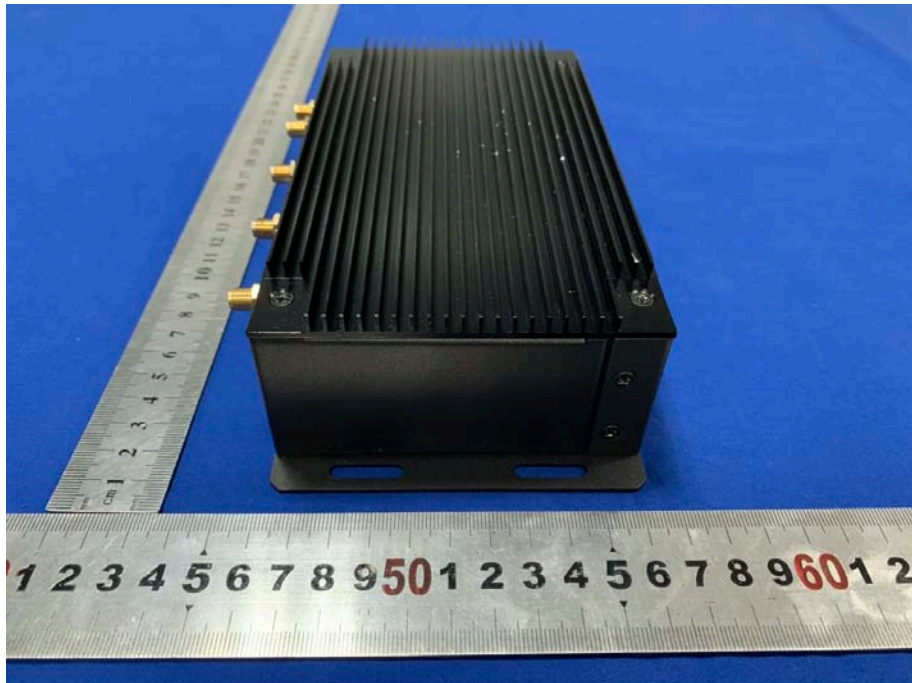

EXHIBIT B – EUT EXTERNAL PHOTOGRAPHS

Tested Model: VT-M2M-BTA-DE-A

Top View

Bottom View

Front View

Rear View

Left Side View

Right Side View

2.4G WiFi Antenna View

Bluetooth Antenna View

Zigbee Antenna View

4G Antenna View

GPS Antenna View

Multiple Model: VT-M2M-BTA-DE-ALP

Top View

Bottom View

Front View

Rear View

Left Side View

Right Side View

Adapter View