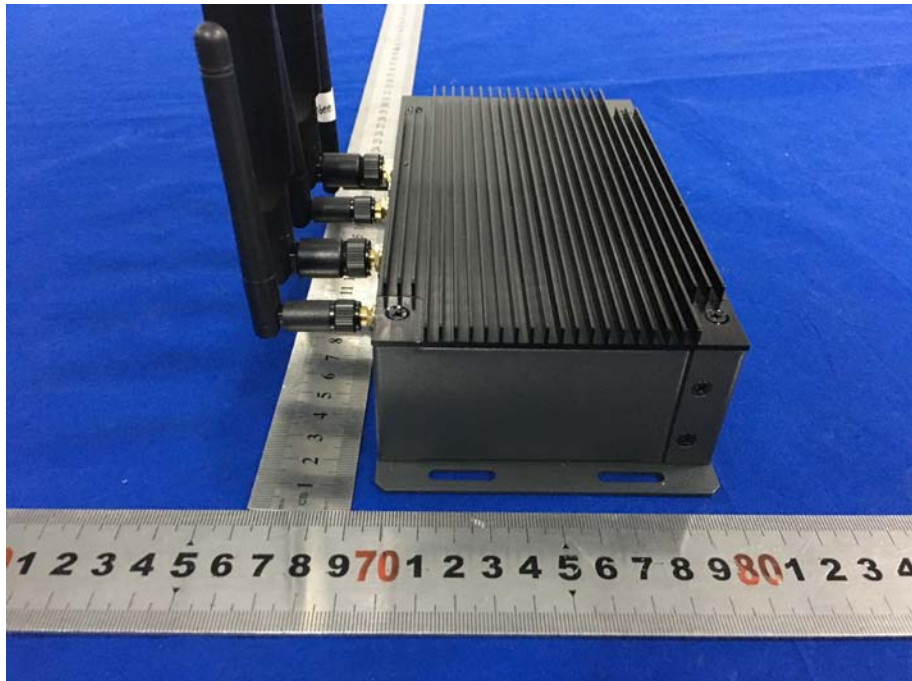

EXHIBIT B – EUT EXTERNAL PHOTOGRAPHS

Tested Model: VT-M2M-BTA-DE-A

Top View

Bottom View

Front View

Rear View

Left Side View

Right Side View

2.4G WiFi Antenna View

Bluetooth Antenna View

Zigbee Antenna View

4G Antenna View

GPS Antenna View

Multiple Model: VT-M2M-BTA-DE-ALP

Top View

Bottom View

Front View

Rear View

Left Side View

Right Side View

Adapter View