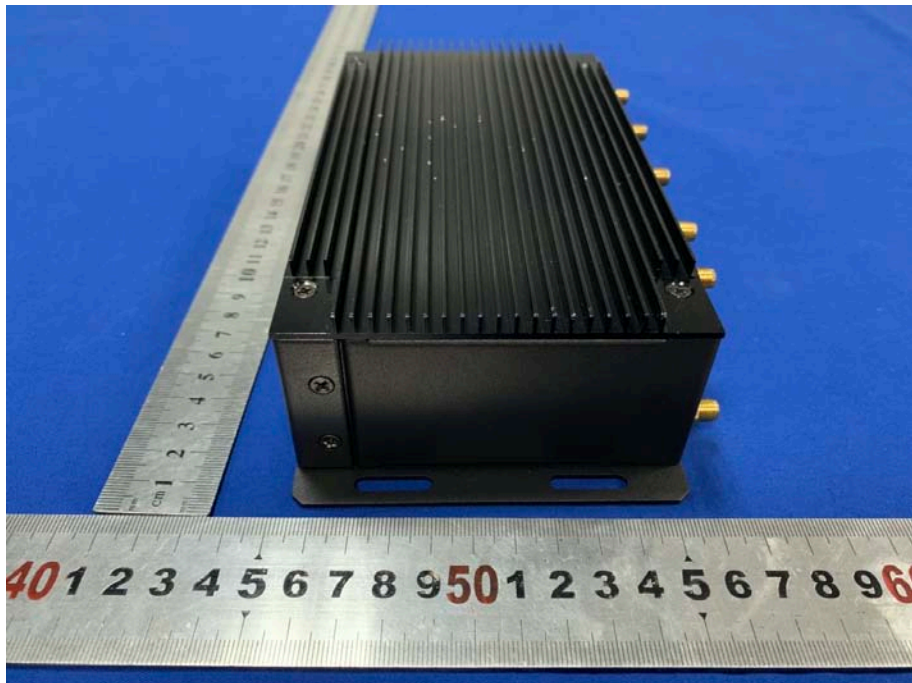

EXHIBIT B – EUT EXTERNAL PHOTOGRAPHS

Tested Model: VT-M2M-BTA-DE-A

Top View

Bottom View

Front View

Rear View

Left Side View

Right Side View

2.4G WiFi Antenna View

Bluetooth Antenna View

Zigbee Antenna View

4G Antenna View

GPS Antenna View

Multiple Model: VT-M2M-BTA-DE-ALP

Top View

Bottom View

Front View

Rear View

Left Side View

Right Side View

Adapter View