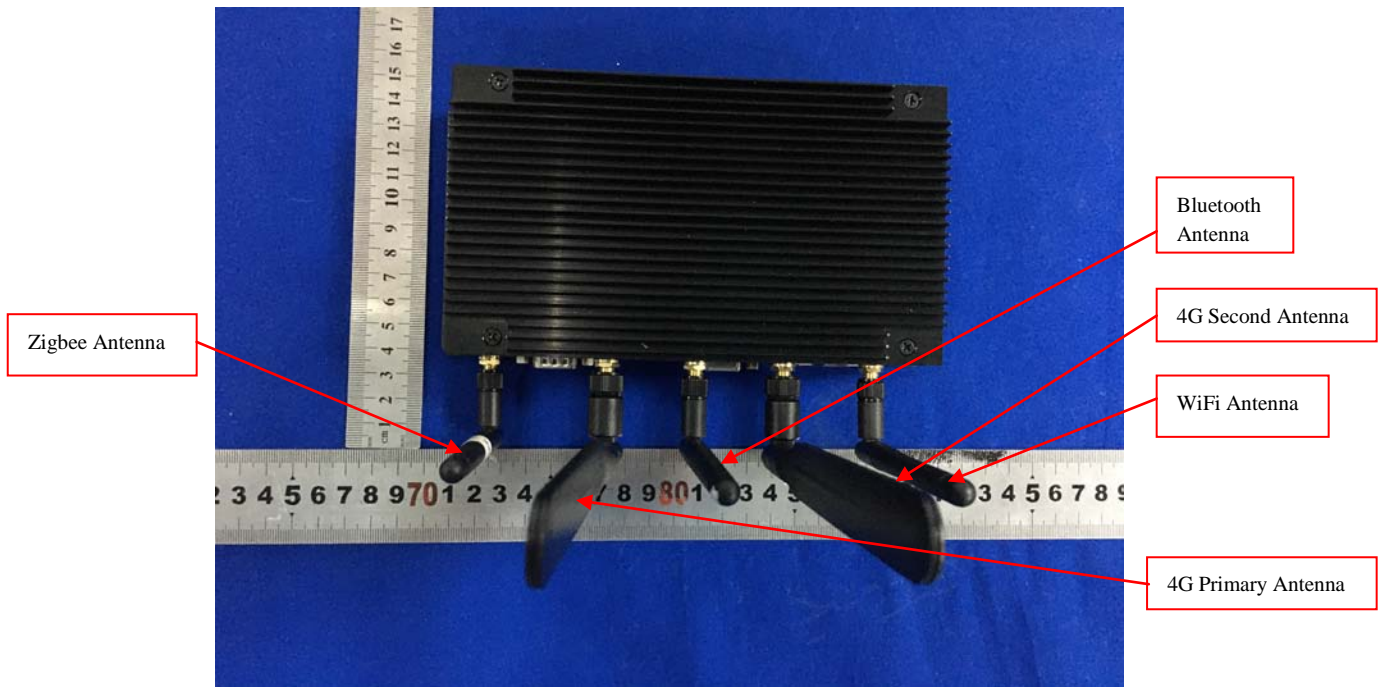

EXHIBIT B – EUT EXTERNAL PHOTOGRAPHS

Tested Model: VT-M2M-BTA-DE-A

Top View

Bottom View

Front View

Rear View

Left Side View

Right Side View

2.4G WiFi Antenna View

Bluetooth Antenna View

Zigbee Antenna View

4G Antenna View

GPS Antenna View

Multiple Model: VT-M2M-BTA-DE-ALP

Top View

Bottom View

Front View

Rear View

Left Side View

Right Side View

Adapter View