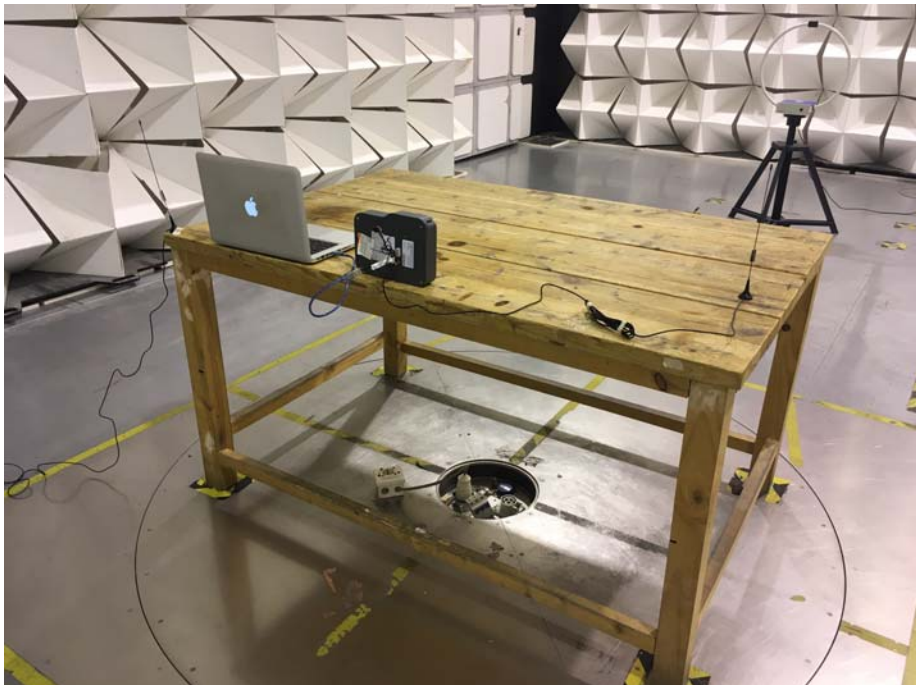

4G Setup photo Model AV5, AV7 FCC ID: 2AAGEAV5AV72

Photograph - Spurious Emissions Radiated Test Setup

Below 30MHz Test Site 2#

AV5:

AV7

Appendix WTF18S09122915W_Photo

For 30MHz-1000MHz Test Site 2#

AV5: