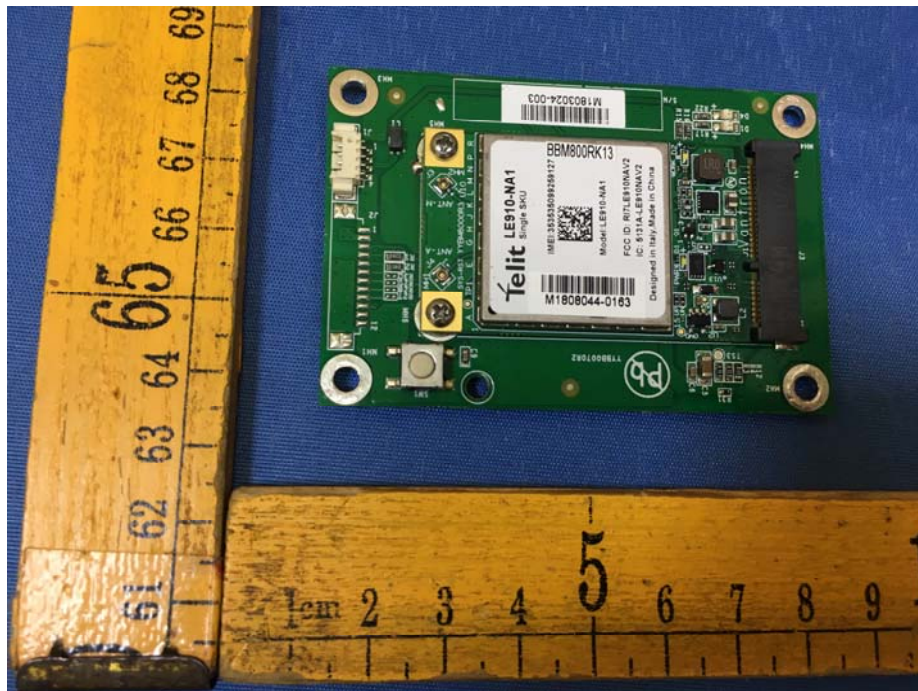

Appendix WTF18S09122915W_Photo