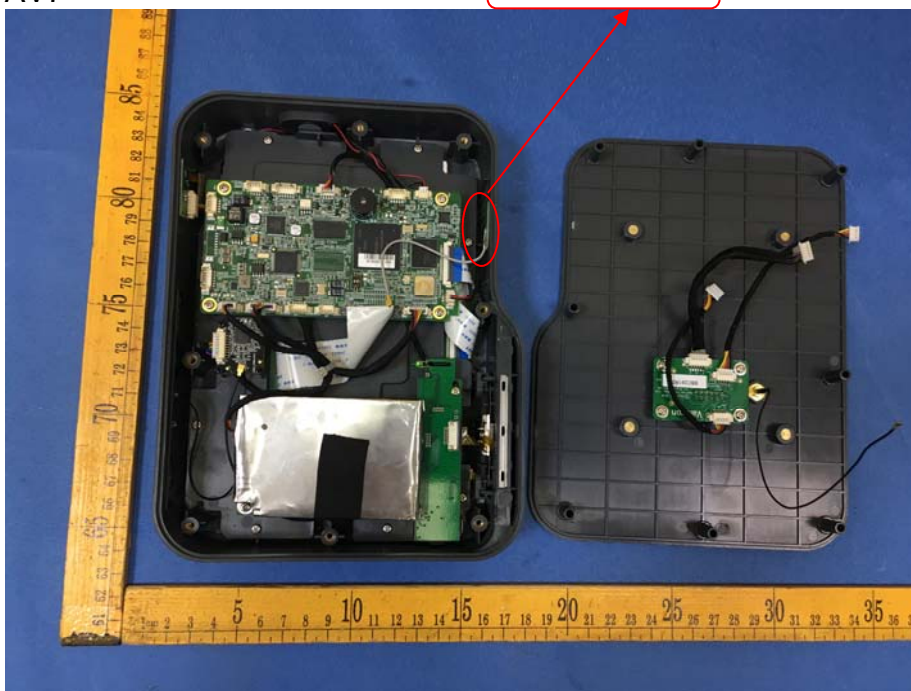

EUT – Internal View Model AV5, AV7 FCC ID: 2AAGEAV5AV72

AV5 WIFI ANT.

Appendix WTF18S09122915W_Photo

NFC ANT.

Appendix WTF18S09122915W_Photo

Appendix WTF18S09122915W_Photo

Appendix WTF18S09122915W_Photo

Appendix WTF18S09122915W_Photo

Appendix WTF18S09122915W_Photo

Appendix WTF18S09122915W_Photo

Appendix WTF18S09122915W_Photo

Appendix WTF18S09122915W_Photo

AV7

WIFI ANT.

Appendix WTF18S09122915W_Photo

NFC ANT.