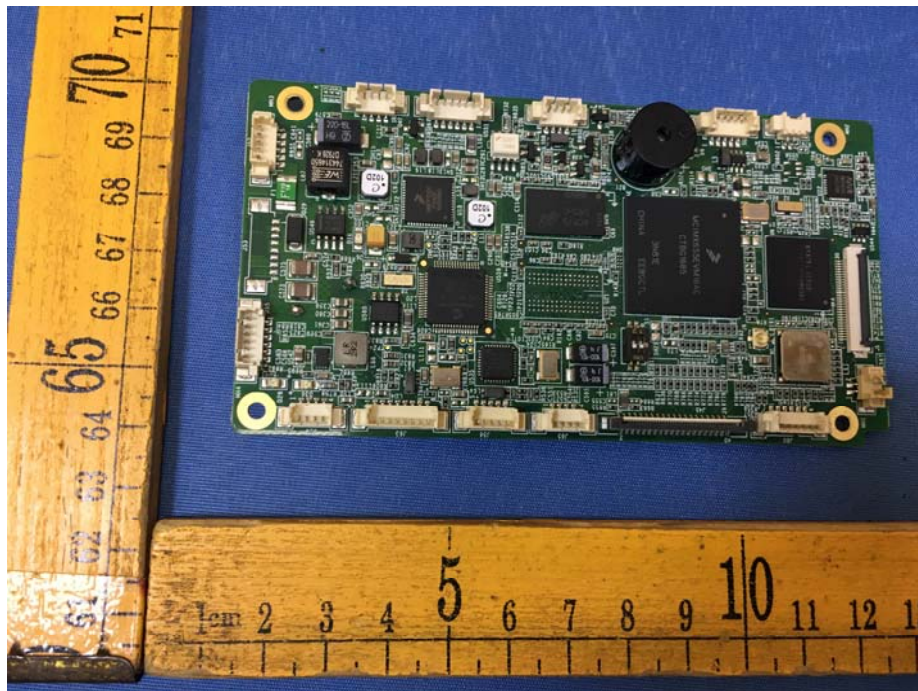

EUT – Internal View Model AV5, AV7 FCC ID: 2AAGEAV5AV72

AV5 WIFI ANT.

Appendix WTF18S09122915W_Photo

NFC ANT.

Appendix WTF18S09122915W_Photo

Appendix WTF18S09122915W_Photo

Appendix WTF18S09122915W_Photo

Appendix WTF18S09122915W_Photo

Appendix WTF18S09122915W_Photo

Appendix WTF18S09122915W_Photo

Appendix WTF18S09122915W_Photo

Appendix WTF18S09122915W_Photo

AV7

WIFI ANT.

Appendix WTF18S09122915W_Photo

NFC ANT.