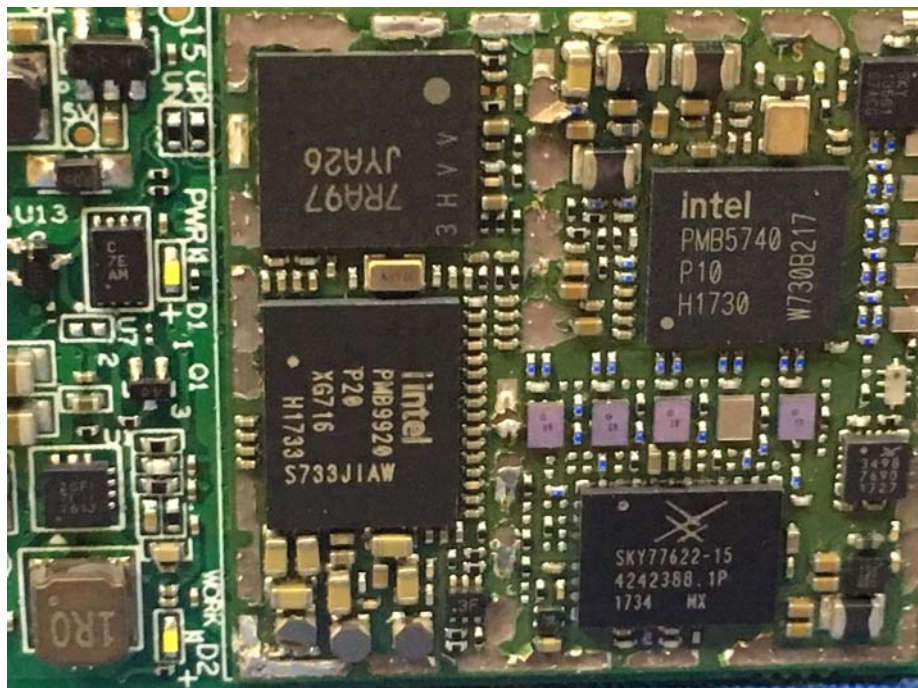

EUT – Internal View Model AV5, AV7 FCC ID: 2AAGEAV5AV72

AV5 WIFI ANT.

Appendix WTF18S09122915W_Photo

NFC ANT.

Appendix WTF18S09122915W_Photo

Appendix WTF18S09122915W_Photo

Appendix WTF18S09122915W_Photo

Appendix WTF18S09122915W_Photo

Appendix WTF18S09122915W_Photo

Appendix WTF18S09122915W_Photo

Appendix WTF18S09122915W_Photo

Appendix WTF18S09122915W_Photo

AV7

WIFI ANT.

Appendix WTF18S09122915W_Photo

NFC ANT.