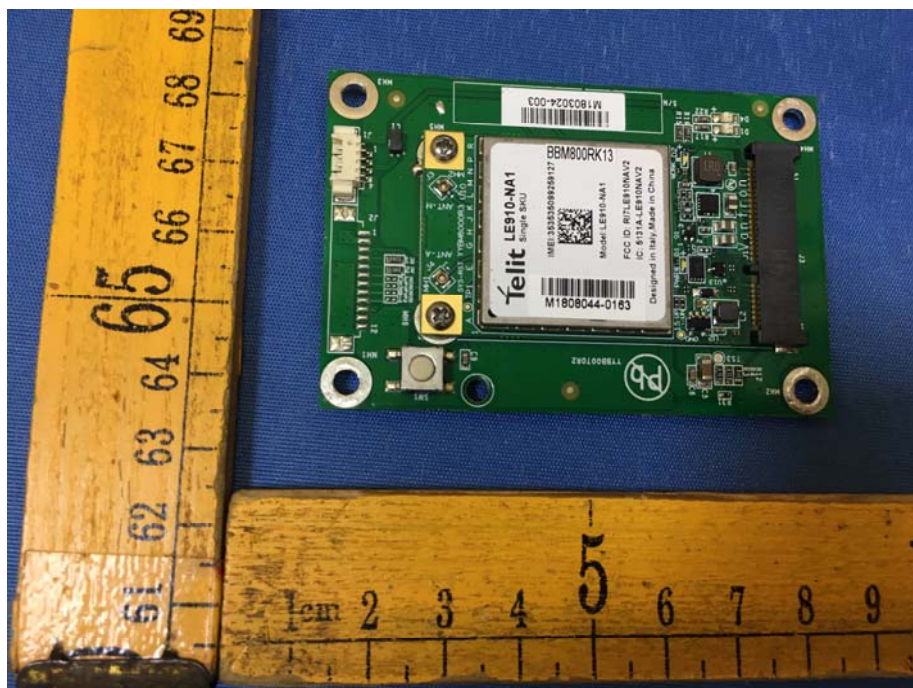

EUT – Internal View Model AV5, AV7 FCC ID: 2AAGEAV5AV72

AV5 WIFI ANT.

Appendix WTF18S09122915W_Photo

NFC ANT.

Appendix WTF18S09122915W_Photo

Appendix WTF18S09122915W_Photo

Appendix WTF18S09122915W_Photo

Appendix WTF18S09122915W_Photo

Appendix WTF18S09122915W_Photo

Appendix WTF18S09122915W_Photo

Appendix WTF18S09122915W_Photo

Appendix WTF18S09122915W_Photo

AV7

WIFI ANT.

Appendix WTF18S09122915W_Photo

NFC ANT.