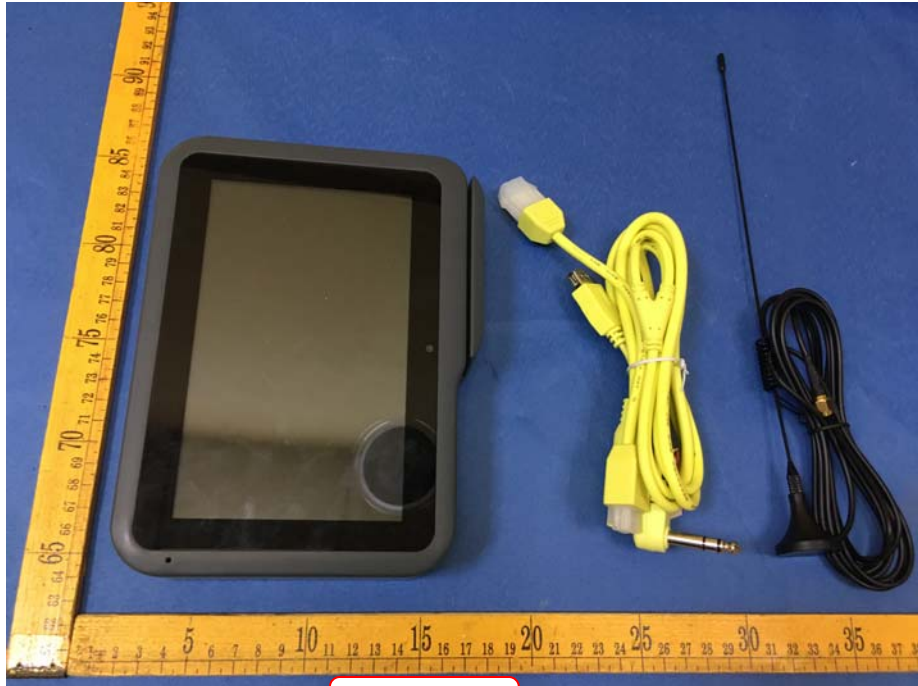

EUT – External View Model AV5, AV7 FCC ID: 2AAGEAV5AV72
AV5

LTE ANT.

Appendix WTF18S09122915W_Photo

Appendix WTF18S09122915W_Photo

Appendix WTF18S09122915W_Photo

Appendix WTF18S09122915W_Photo

AV7

LTE ANT.