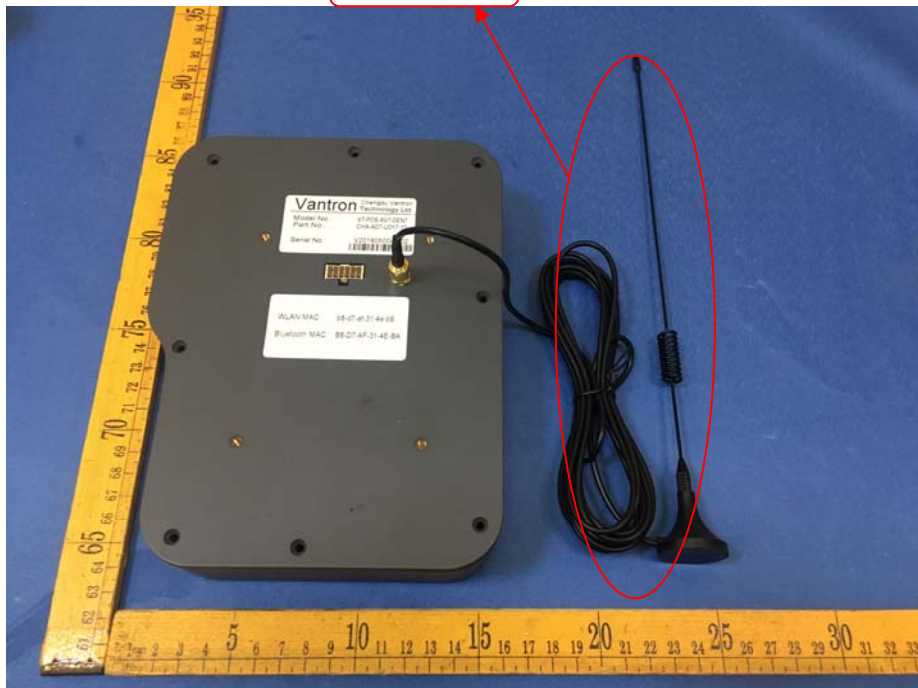

EUT – External View Model AV5, AV7 FCC ID: 2AAGEAV5AV72
AV5

LTE ANT.

Appendix WTF18S09122915W_Photo

Appendix WTF18S09122915W_Photo

Appendix WTF18S09122915W_Photo

Appendix WTF18S09122915W_Photo

AV7

LTE ANT.