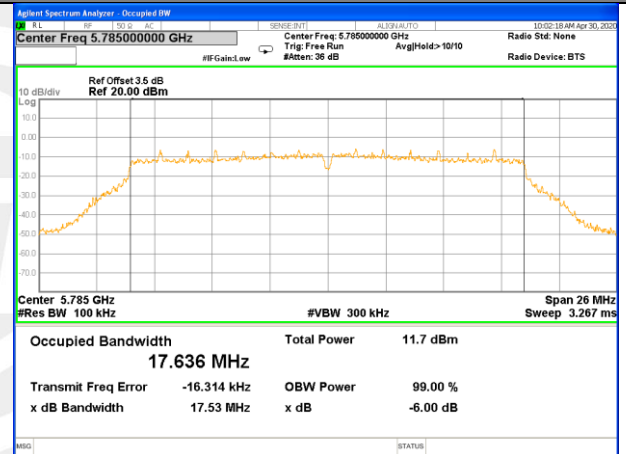

WLAN\_Band-4

WLAN\_Band-4

W58\_11n40\_Lower\_6BW

W58\_11n40\_Higher\_6BW

W58\_11ac20\_Lower\_6BW

W58\_11ac20\_Middle\_6BW

W58\_11ac20\_Higher\_6BW

W58\_11ac40\_Lower\_6BW

WLAN\_Band-4

WLAN\_Band-4

W58\_11ac40\_Higher\_6BW

W58\_11ac80\_-6\_Bandwidth\_5775M