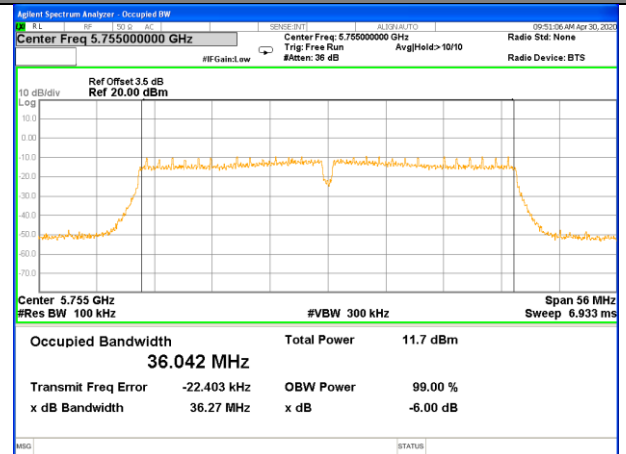

WLAN\_Band-4

WLAN\_Band-4

W58\_11n40\_Lower\_6BW

W58\_11n40\_Higher\_6BW

W58\_11ac20\_Lower\_6BW

W58\_11ac20\_Middle\_6BW

W58\_11ac20\_Higher\_6BW

W58\_11ac40\_Lower\_6BW

WLAN\_Band-4

WLAN\_Band-4

W58\_11ac40\_Higher\_6BW

W58\_11ac80\_-6\_Bandwidth\_5775M