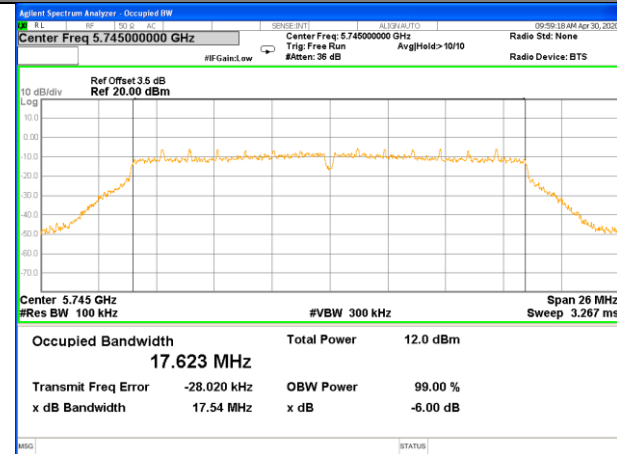

WLAN\_Band-4

WLAN\_Band-4

W58\_11n40\_Lower\_6BW

W58\_11n40\_Higher\_6BW

W58\_11ac20\_Lower\_6BW

W58\_11ac20\_Middle\_6BW

W58\_11ac20\_Higher\_6BW

W58\_11ac40\_Lower\_6BW

WLAN\_Band-4

WLAN\_Band-4

W58\_11ac40\_Higher\_6BW

W58\_11ac80\_-6\_Bandwidth\_5775M