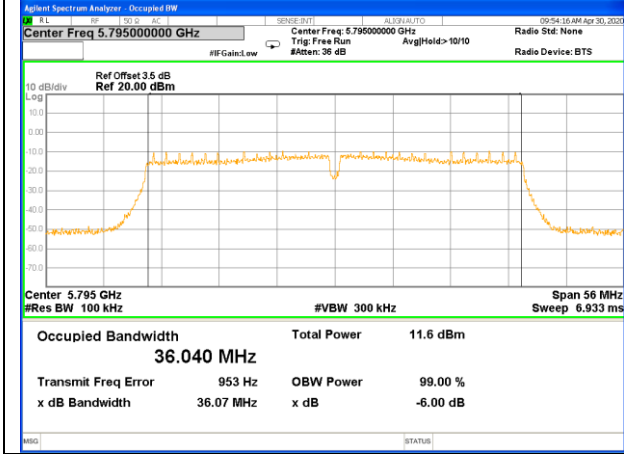

WLAN\_Band-4

WLAN\_Band-4

W58\_11n40\_Lower\_6BW

W58\_11n40\_Higher\_6BW

W58\_11ac20\_Lower\_6BW

W58\_11ac20\_Middle\_6BW

W58\_11ac20\_Higher\_6BW

W58\_11ac40\_Lower\_6BW

WLAN\_Band-4

WLAN\_Band-4

W58\_11ac40\_Higher\_6BW

W58\_11ac80\_-6\_Bandwidth\_5775M