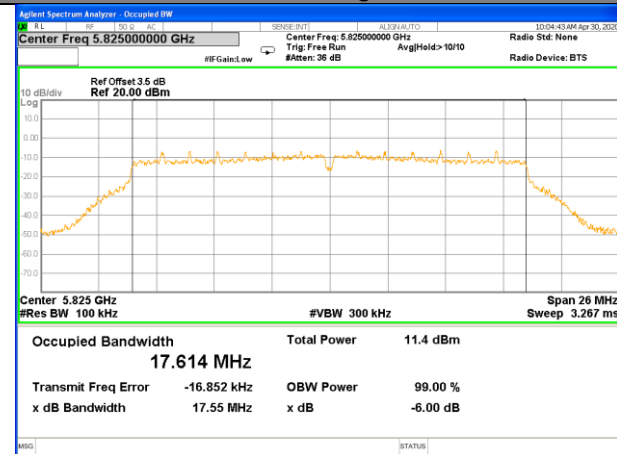

WLAN\_Band-4

WLAN\_Band-4

W58\_11n40\_Lower\_6BW

W58\_11n40\_Higher\_6BW

W58\_11ac20\_Lower\_6BW

W58\_11ac20\_Middle\_6BW

W58\_11ac20\_Higher\_6BW

W58\_11ac40\_Lower\_6BW

WLAN\_Band-4

WLAN\_Band-4

W58\_11ac40\_Higher\_6BW

W58\_11ac80\_-6\_Bandwidth\_5775M