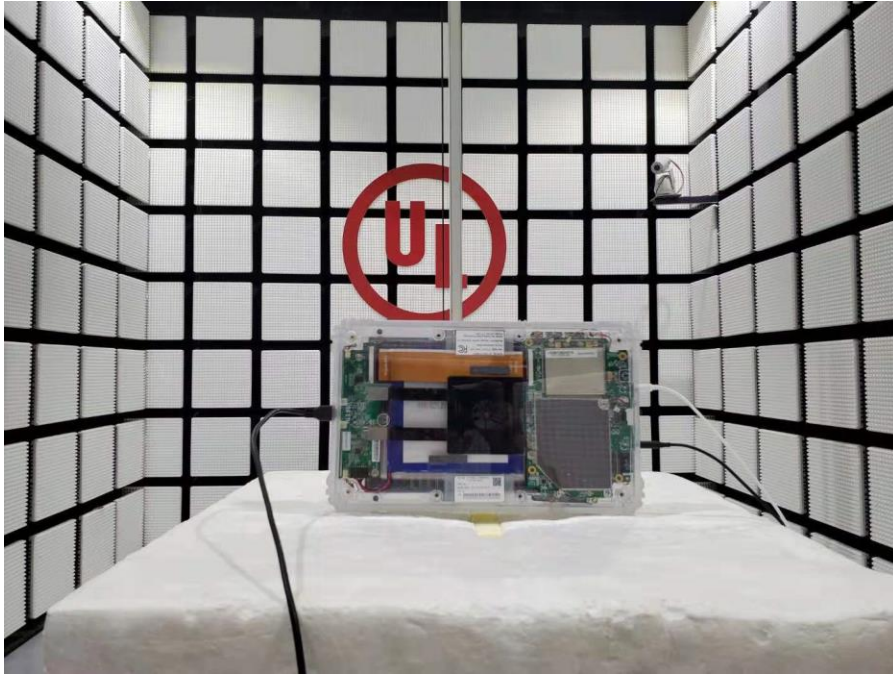

Appendix II

Setup Photographs

RADIATED RF MEASUREMENT SETUP (ABOVE 1 GHz)

MEASUREMENT POSITION (X axis)

MEASUREMENT POSITION (Y axis)

MEASUREMENT POSITION (Z axis)

RADIATED RF MEASUREMENT SETUP (30MHz~1GHz)

RADIATED RF MEASUREMENT SETUP (Below 30MHz)

POWERLINE CONDUCTED EMISSIONS MEASUREMENT SETUP