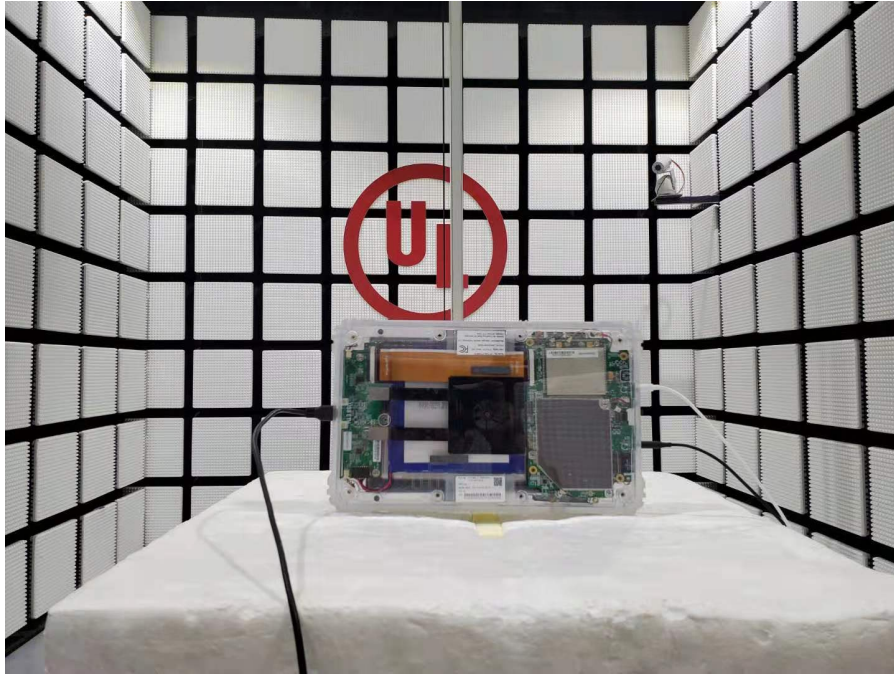

Appendix II

Setup Photographs

RADIATED RF MEASUREMENT SETUP (ABOVE 1 GHz)

MEASUREMENT POSITION (X axis)

MEASUREMENT POSITION (Y axis)

MEASUREMENT POSITION (Z axis)

RADIATED RF MEASUREMENT SETUP (30MHz~1GHz)

RADIATED RF MEASUREMENT SETUP (Below 30MHz)

POWERLINE CONDUCTED EMISSIONS MEASUREMENT SETUP