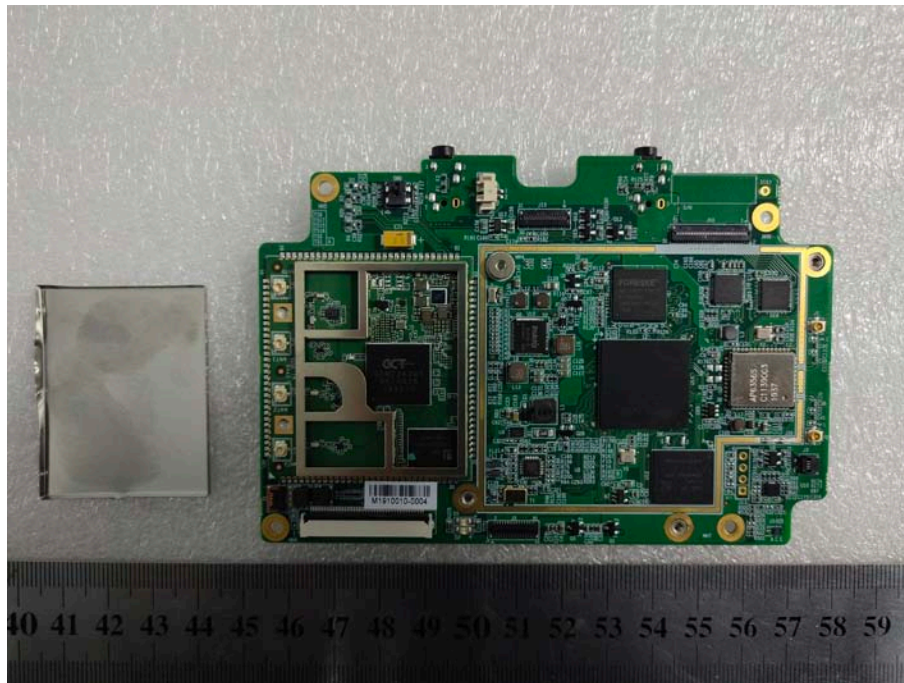

EXHIBIT C – EUT INTERNAL PHOTOGRAPHS

EUT – Uncovered 1 View

NFC Antenna

WPC Antenna

WPC Antenna View

EUT – Uncovered 2 View

EUT – Uncovered 3 View

EUT – Antenna Location View

- 2.4G & 5G Wi-Fi, Bluetooth Antenna
- LTE Diversity Antenna
- LTE Main Antenna
- 2.4G & 5G Wi-Fi Antenna

EUT – Mainboard Top View

EUT – Mainboard Uncovered 1 View

EUT – Mainboard Uncovered 2 View

EUT – Mainboard Bottom View

EUT – Sub-board Top View

EUT – Sub-board Bottom View

EUT – Battery View

EUT – NFC Antenna View

EUT – 2.4G Wi-Fi, 5G Wi-Fi & Bluetooth Antenna View

EUT – 2.4G Wi-Fi, 5G Wi-Fi Antenna View

EUT – Main LTE Antenna View