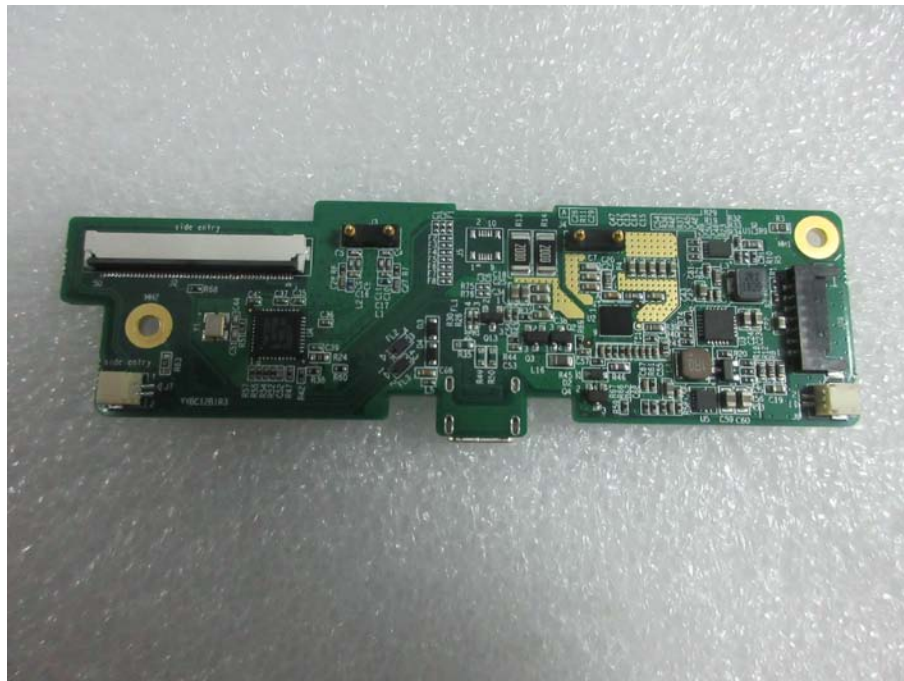

EXHIBIT C – EUT INTERNAL PHOTOGRAPHS

EUT – Uncovered 1 View

NFC Antenna

WPC Antenna

WPC Antenna View

EUT – Uncovered 2 View

EUT – Uncovered 3 View

EUT – Antenna Location View

- 2.4G & 5G Wi-Fi, Bluetooth Antenna
- LTE Diversity Antenna
- LTE Main Antenna
- 2.4G & 5G Wi-Fi Antenna

EUT – Mainboard Top View

EUT – Mainboard Uncovered 1 View

EUT – Mainboard Uncovered 2 View

EUT – Mainboard Bottom View

EUT – Sub-board Top View

EUT – Sub-board Bottom View

EUT – Battery View

EUT – NFC Antenna View

EUT – 2.4G Wi-Fi, 5G Wi-Fi & Bluetooth Antenna View

EUT – 2.4G Wi-Fi, 5G Wi-Fi Antenna View

EUT – Main LTE Antenna View