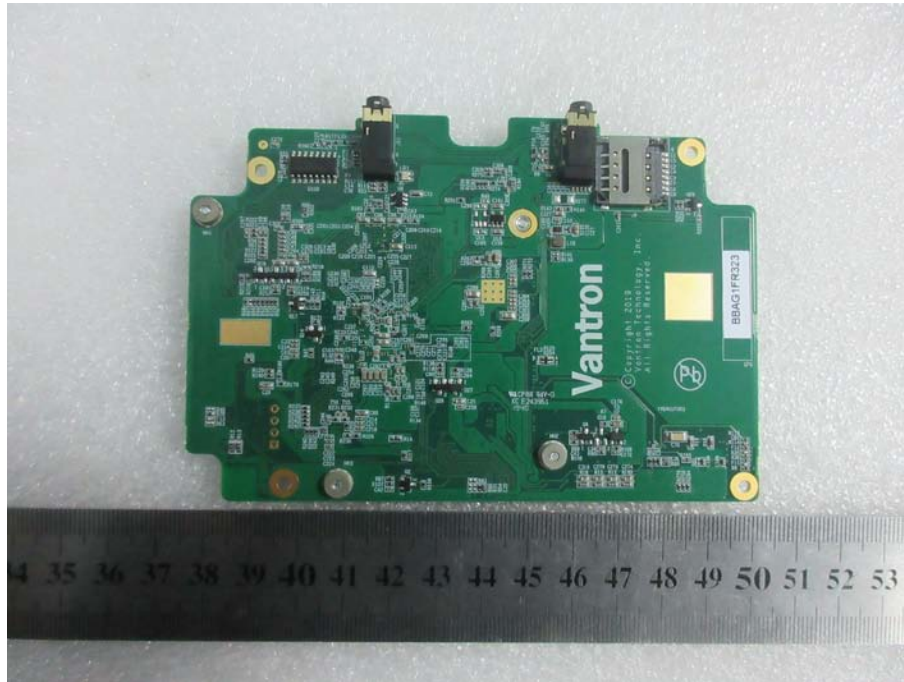

EXHIBIT C – EUT INTERNAL PHOTOGRAPHS

EUT – Uncovered 1 View

NFC Antenna

WPC Antenna

WPC Antenna View

EUT – Uncovered 2 View

EUT – Uncovered 3 View

EUT – Antenna Location View

- 2.4G & 5G Wi-Fi, Bluetooth Antenna
- LTE Diversity Antenna
- LTE Main Antenna
- 2.4G & 5G Wi-Fi Antenna

EUT – Mainboard Top View

EUT – Mainboard Uncovered 1 View

EUT – Mainboard Uncovered 2 View

EUT – Mainboard Bottom View

EUT – Sub-board Top View

EUT – Sub-board Bottom View

EUT – Battery View

EUT – NFC Antenna View

EUT – 2.4G Wi-Fi, 5G Wi-Fi & Bluetooth Antenna View

EUT – 2.4G Wi-Fi, 5G Wi-Fi Antenna View

EUT – Main LTE Antenna View