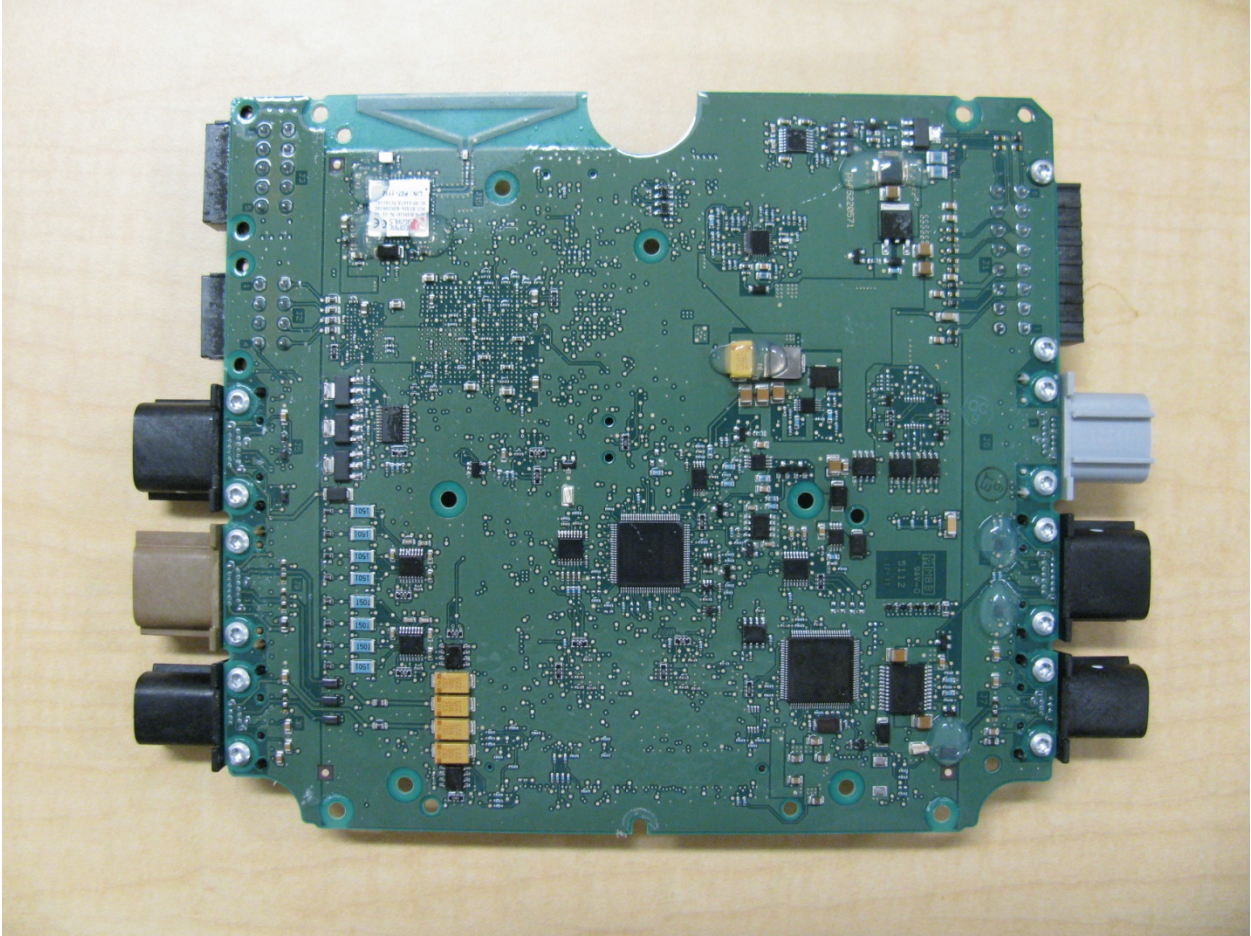

Circuit Board, GSix Premium Server in case, cover removed

Circuit Board, GSix Premium Server Removed from case – top view

Circuit Board, GSix Premium Server back view

Circuit Board, GSix Premium Server alternate top view

Circuit Board, GSix Premium Server alternate back view

Circuit Board, 900125-5015R Rev J 1.6 GHz Intel Atom Module in case

Circuit Board, 900125-5015R Rev J 1.6 GHz Intel Atom Module top view

Circuit Board, 900125-5015R Rev J 1.6 GHz Intel Atom Module back view