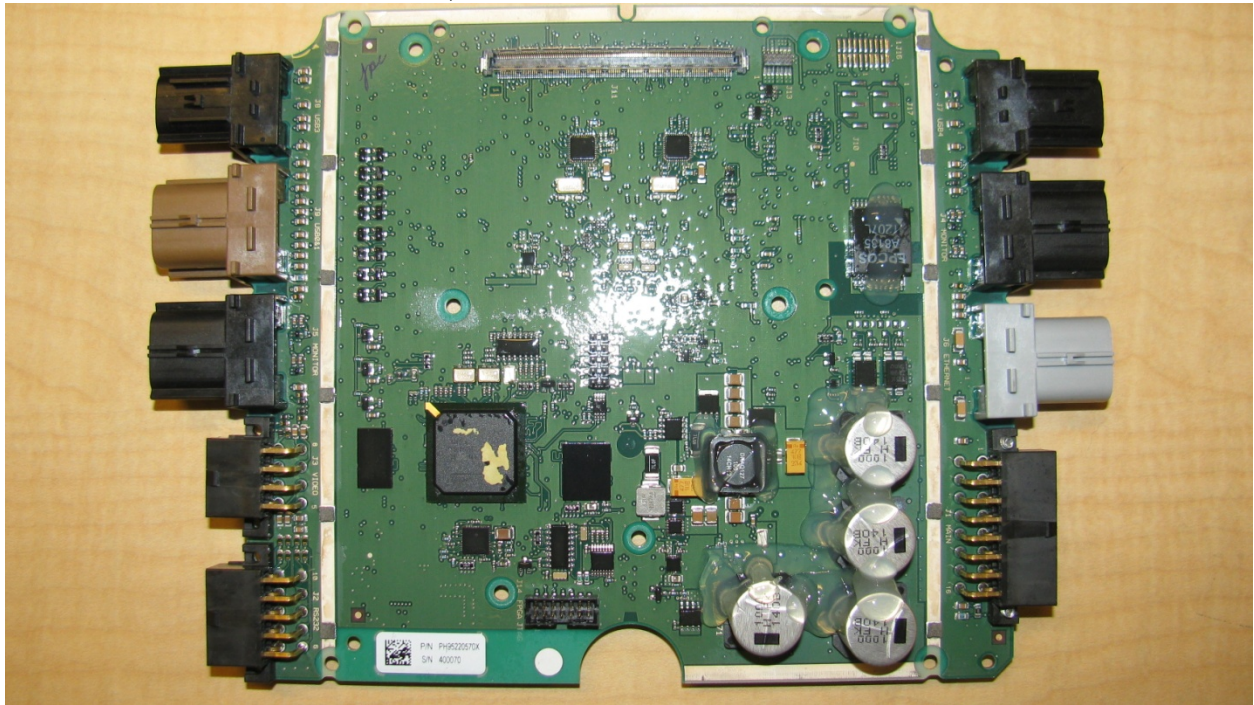

Circuit Board, GSix Premium Server in case, cover removed

Circuit Board, GSix Premium Server Removed from case – top view

Circuit Board, GSix Premium Server back view

Circuit Board, GSix Premium Server alternate top view

Circuit Board, GSix Premium Server alternate back view

Circuit Board, 900125-5015R Rev J 1.6 GHz Intel Atom Module in case

Circuit Board, 900125-5015R Rev J 1.6 GHz Intel Atom Module top view

Circuit Board, 900125-5015R Rev J 1.6 GHz Intel Atom Module back view