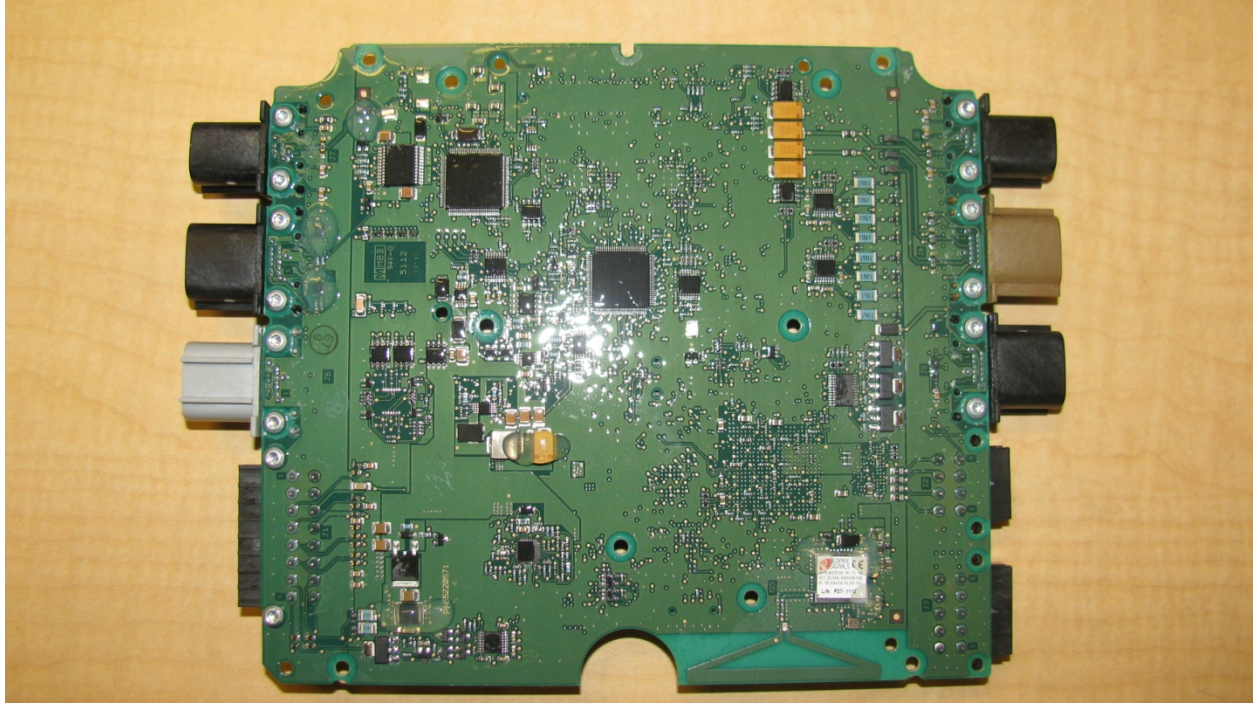

Circuit Board, GSix Premium Server in case, cover removed

Circuit Board, GSix Premium Server Removed from case – top view

Circuit Board, GSix Premium Server back view

Circuit Board, GSix Premium Server alternate top view

Circuit Board, GSix Premium Server alternate back view

Circuit Board, 900125-5015R Rev J 1.6 GHz Intel Atom Module in case

Circuit Board, 900125-5015R Rev J 1.6 GHz Intel Atom Module top view

Circuit Board, 900125-5015R Rev J 1.6 GHz Intel Atom Module back view