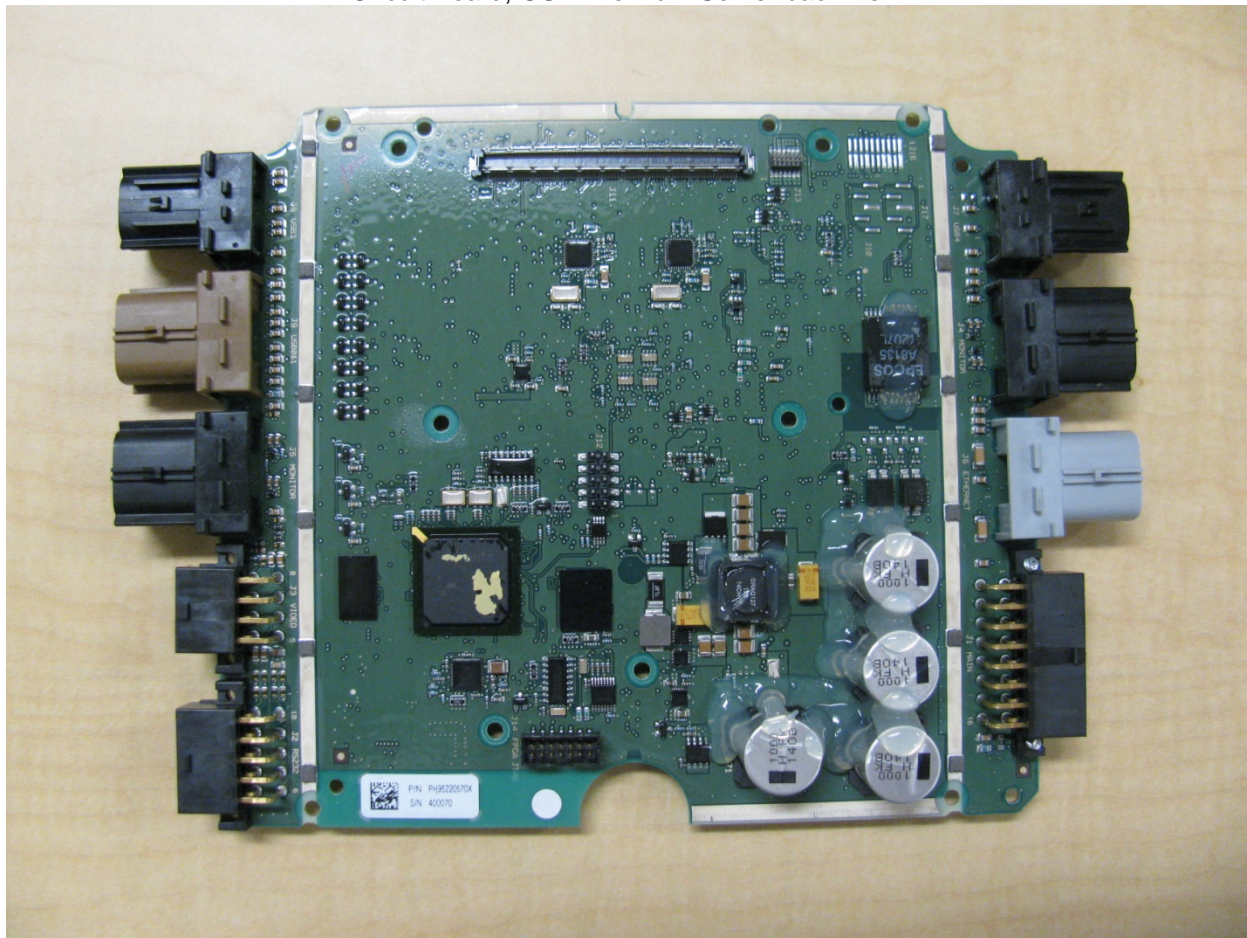

Circuit Board, GSix Premium Server in case, cover removed

Circuit Board, GSix Premium Server Removed from case – top view

Circuit Board, GSix Premium Server back view

Circuit Board, GSix Premium Server alternate top view

Circuit Board, GSix Premium Server alternate back view

Circuit Board, 900125-5015R Rev J 1.6 GHz Intel Atom Module in case

Circuit Board, 900125-5015R Rev J 1.6 GHz Intel Atom Module top view

Circuit Board, 900125-5015R Rev J 1.6 GHz Intel Atom Module back view