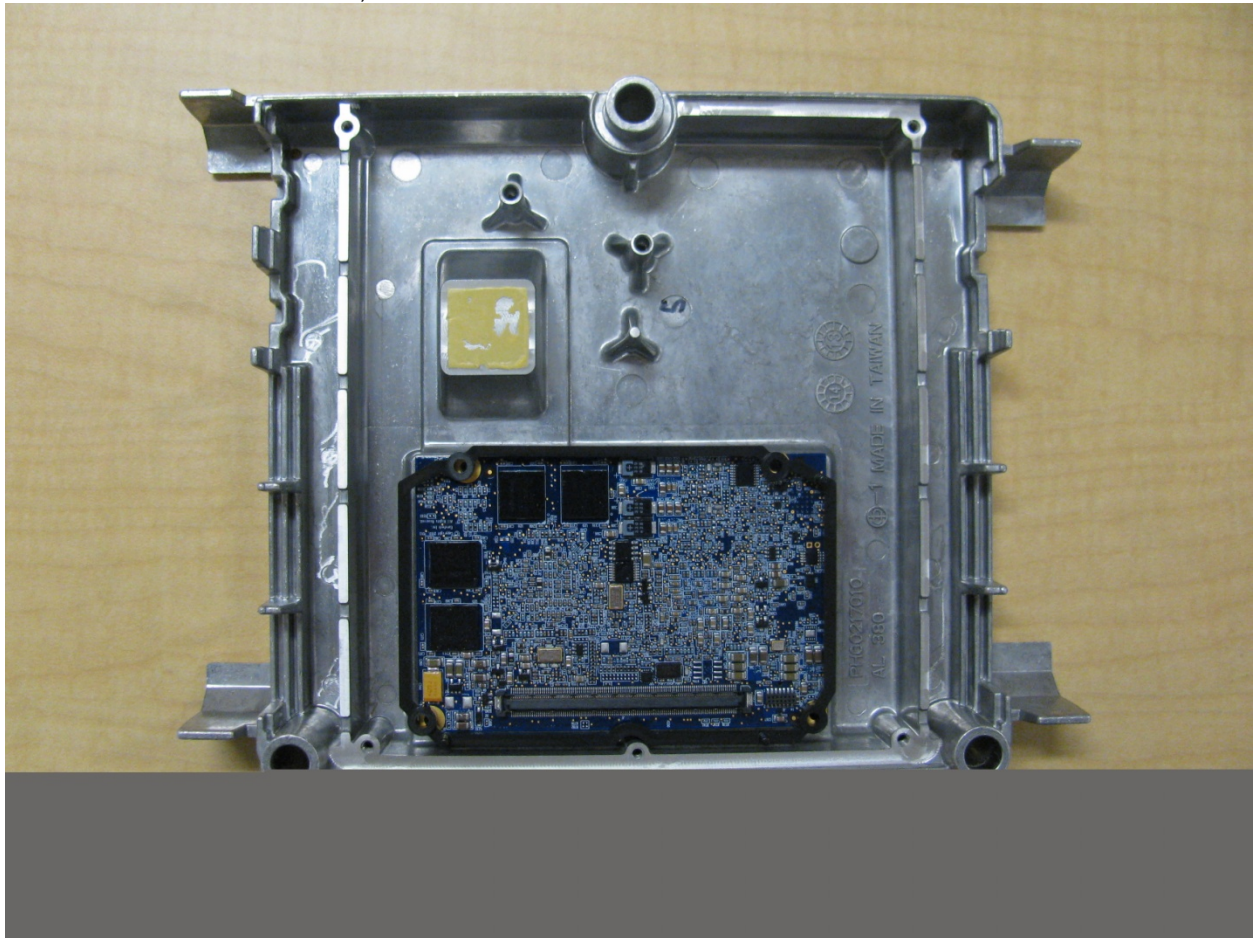

Circuit Board, GSix Premium Server in case, cover removed

Circuit Board, GSix Premium Server Removed from case – top view

Circuit Board, GSix Premium Server back view

Circuit Board, GSix Premium Server alternate top view

Circuit Board, GSix Premium Server alternate back view

Circuit Board, 900125-5015R Rev J 1.6 GHz Intel Atom Module in case

Circuit Board, 900125-5015R Rev J 1.6 GHz Intel Atom Module top view

Circuit Board, 900125-5015R Rev J 1.6 GHz Intel Atom Module back view