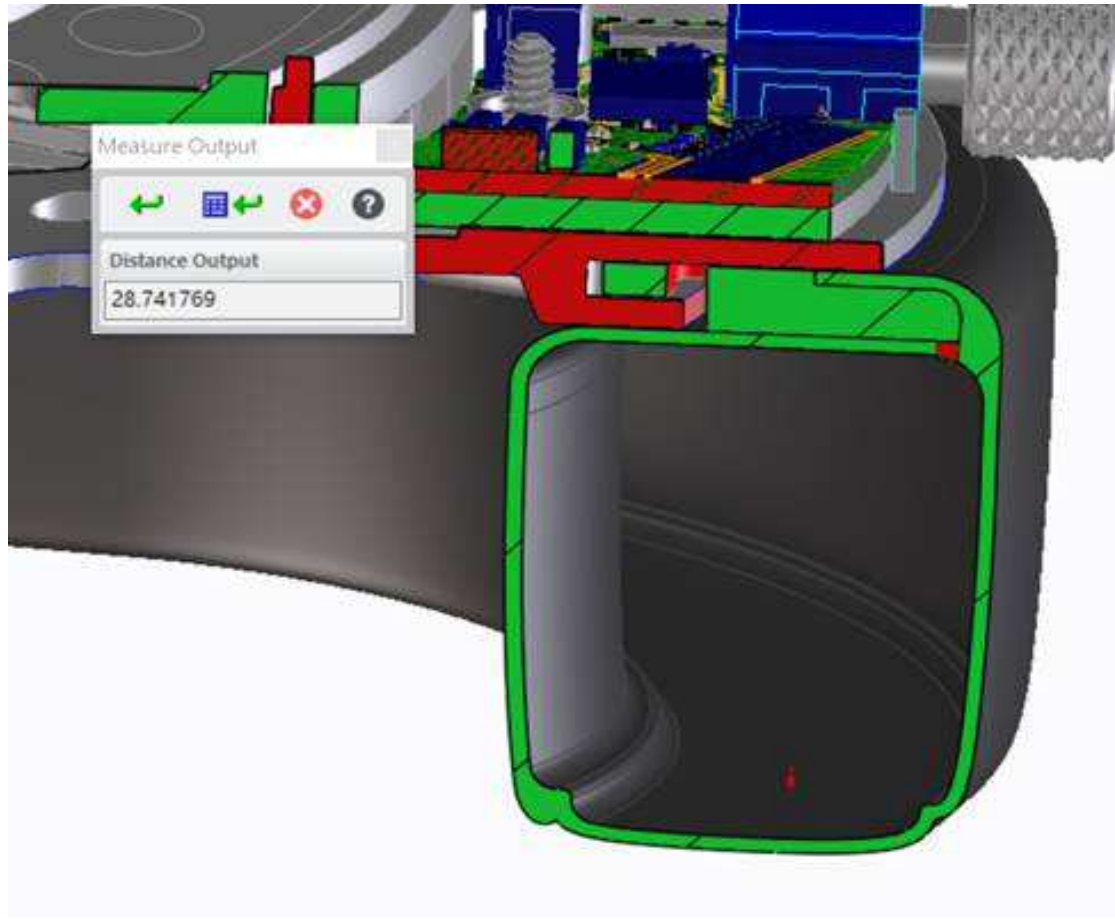

< Antenna Location >

Separation Distance Between BT Antenna and Human
(mm)

28.74