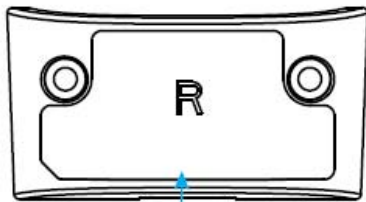

Label position

Label cover on the headset right side

Label cover on the headset left side

US EU

Headset label R

Headset label L

HS70 PRO US EU Version Headset L

HS70 PRO US EU Version Headset R