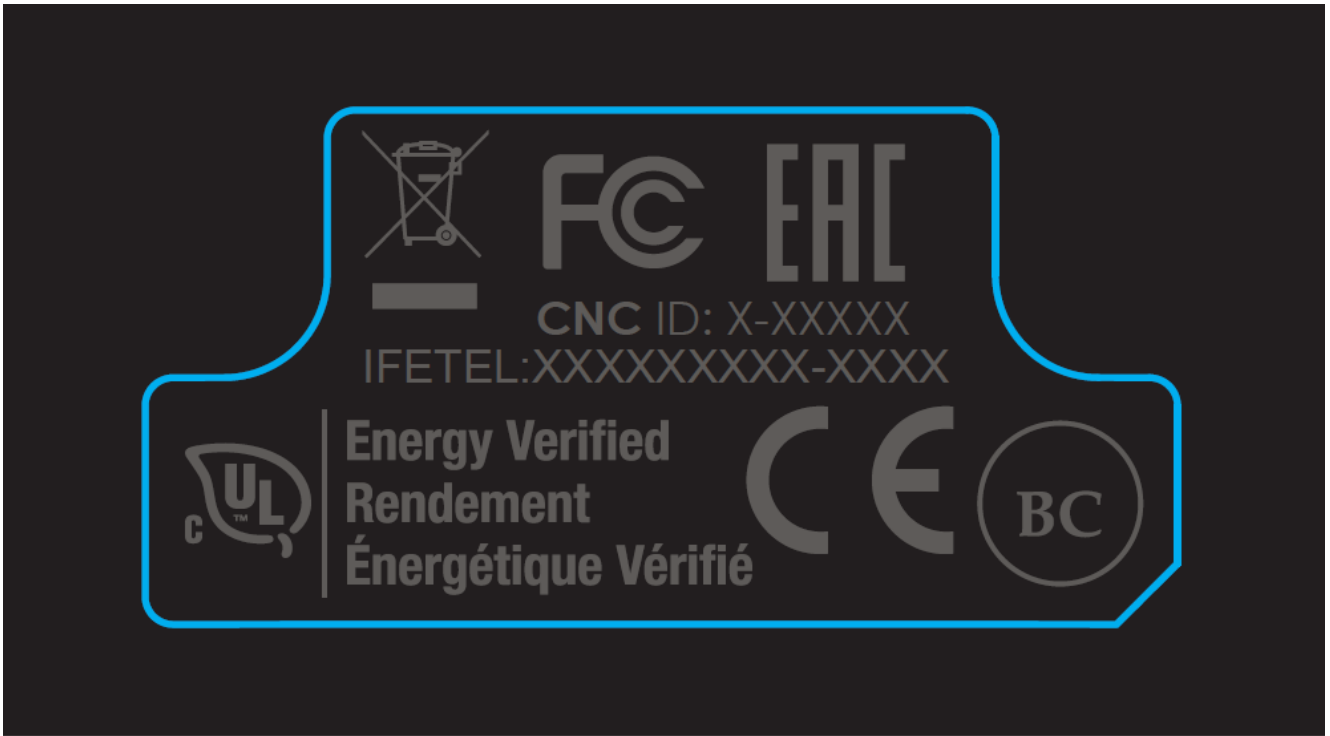

Label position

Label cover on the headset right side

Label cover on the headset left side

US EU

Headset label R

Headset label L

HS70 PRO US EU Version Headset L

HS70 PRO US EU Version Headset R