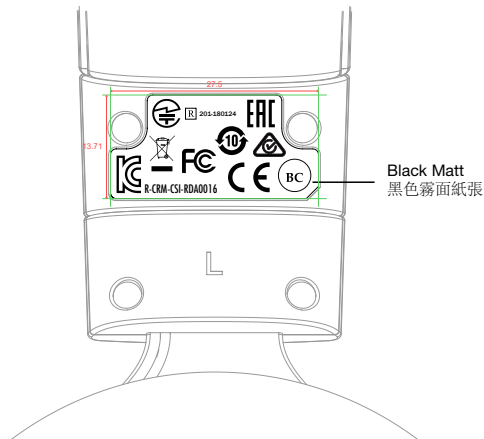

LEFT STICKER

1:1 SCALE

ALL DIMENSIONS IN MM

RIGHT STICKER

1:1 SCALE

ALL DIMENSIONS IN MM

ALL PRINT

PANTONE 8403 C

PRODUCT: HS70 WIRELESS HEADSET

MODEL: RDA0016 - P/N: CA-9011175

LOT NUMBER: 18103921

IC:10954A-RDA0016-FCCID: 2AAFMRDA0016

WORMERWEG 8, 1311 XB, ALMERE, NETHERLANDS

CAN ICES-3 (B)/NMB-3(B) · MADE IN CHINA

201-180124