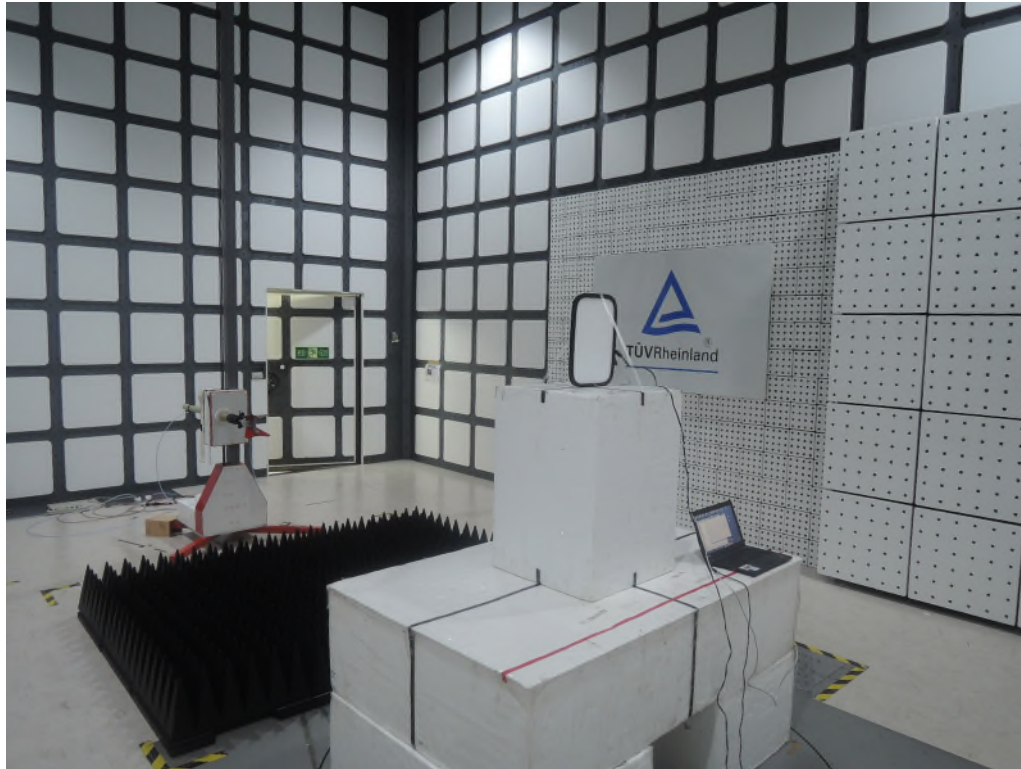

Product: Elgato Key Light
Type Identification: 20GAK9901

Photographs of the Test Set-Up

Photograph 1: Set-up for Spurious Emissions (Front View)

Photograph 2: Set-up for Spurious Emissions (Back View 1)

Product: Elgato Key Light
Type Identification: 20GAK9901

Photograph 3: Set-up for Spurious Emissions (Back View 2)

Photograph 4: Set-up for Conducted testing

Product: Elgato Key Light
Type Identification: 20GAK9901

Photograph 5: Set-up for Main Emissions (Front View)

Photograph 6: Set-up for Main Emissions (Back View)