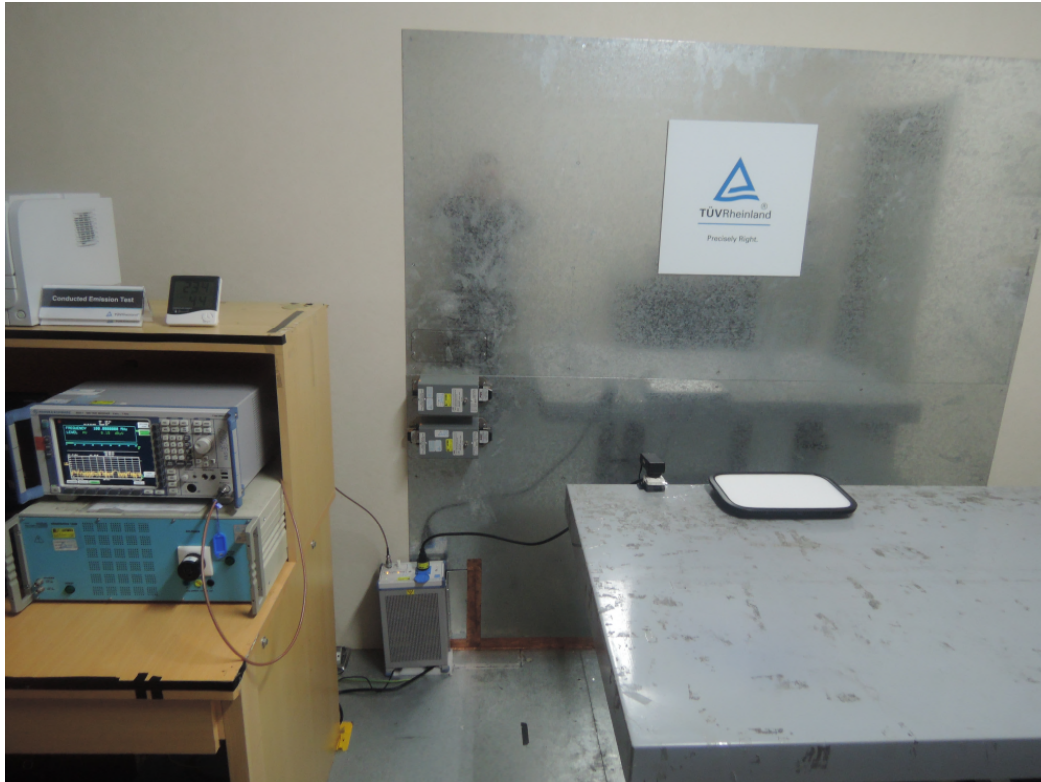

Product: Elgato Key Light
Type Identification: 20GAK9901

Photographs of the Test Set-Up

Photograph 1: Set-up for Spurious Emissions (Front View)

Photograph 2: Set-up for Spurious Emissions (Back View 1)

Product: Elgato Key Light
Type Identification: 20GAK9901

Photograph 3: Set-up for Spurious Emissions (Back View 2)

Photograph 4: Set-up for Conducted testing

Product: Elgato Key Light
Type Identification: 20GAK9901

Photograph 5: Set-up for Main Emissions (Front View)

Photograph 6: Set-up for Main Emissions (Back View)