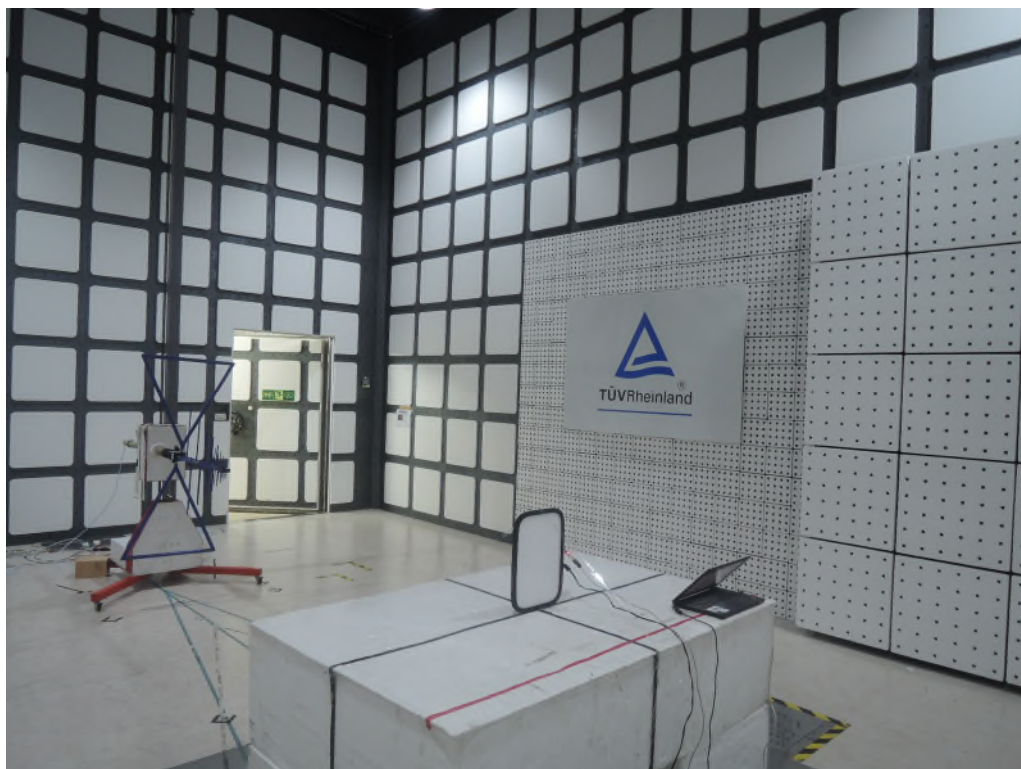

Product: Elgato Key Light
Type Identification: 20GAK9901

Photographs of the Test Set-Up

Photograph 1: Set-up for Spurious Emissions (Front View)

Photograph 2: Set-up for Spurious Emissions (Back View 1)

Product: Elgato Key Light
Type Identification: 20GAK9901

Photograph 3: Set-up for Spurious Emissions (Back View 2)

Photograph 4: Set-up for Conducted testing

Product: Elgato Key Light
Type Identification: 20GAK9901

Photograph 5: Set-up for Main Emissions (Front View)

Photograph 6: Set-up for Main Emissions (Back View)