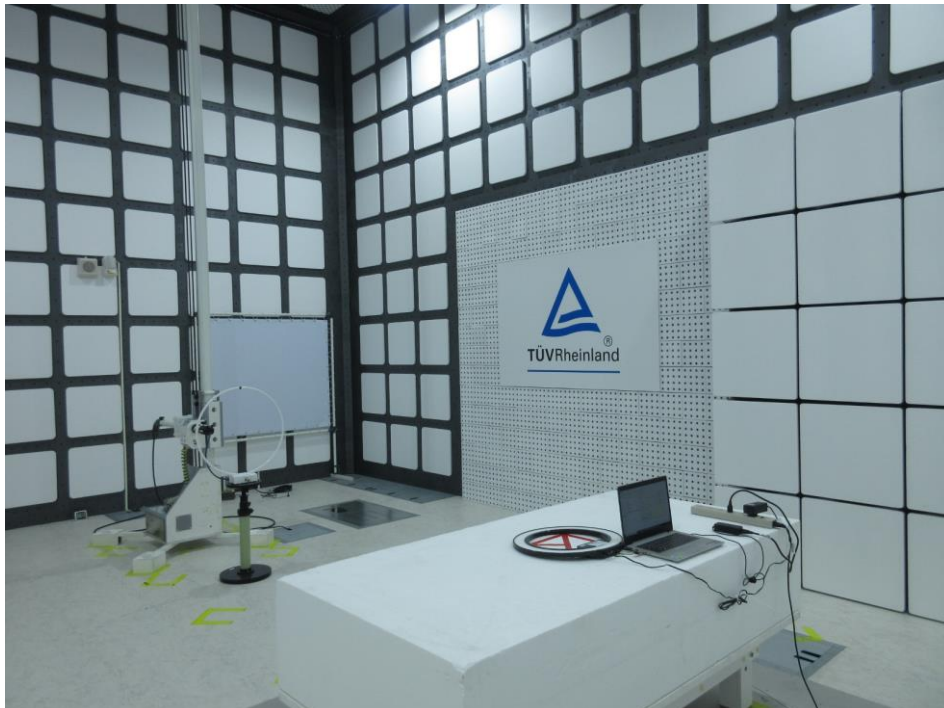

Product: Ring light  
Type Identification: 20LAC9901

**Photographs of the Test Set-Up**

**Photograph 1: Set-up for Spurious Emissions (Front View 1)**

**Photograph 2: Set-up for Spurious Emissions (Front View 2)**

Product: Ring light

Type Identification: 20LAC9901

**Photograph 3: Set-up for Spurious Emissions (Back View 1)**

**Photograph 4: Set-up for Spurious Emissions (Back View 2)**

Product: Ring light

Type Identification: 20LAC9901

**Photograph 5: Set-up for Spurious Emissions (Back View 3)**

**Photograph 6: Set-up for Spurious Emissions (Back View 4)**

Product: Ring light  
Type Identification: 20LAC9901

**Photograph 7: Set-up for AC Mains (Front View)**