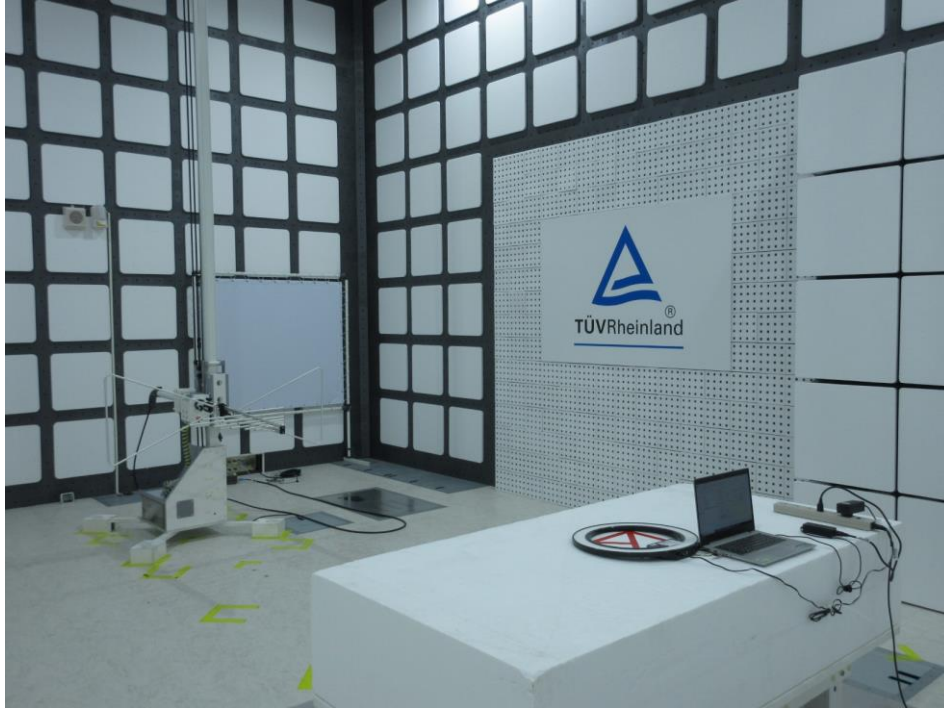

Product: Ring light  
Type Identification: 20LAC9901

**Photographs of the Test Set-Up**

**Photograph 1: Set-up for Spurious Emissions (Front View 1)**

**Photograph 2: Set-up for Spurious Emissions (Front View 2)**

Product: Ring light

Type Identification: 20LAC9901

**Photograph 3: Set-up for Spurious Emissions (Back View 1)**

**Photograph 4: Set-up for Spurious Emissions (Back View 2)**

Product: Ring light

Type Identification: 20LAC9901

**Photograph 5: Set-up for Spurious Emissions (Back View 3)**

**Photograph 6: Set-up for Spurious Emissions (Back View 4)**

Product: Ring light  
Type Identification: 20LAC9901

**Photograph 7: Set-up for AC Mains (Front View)**