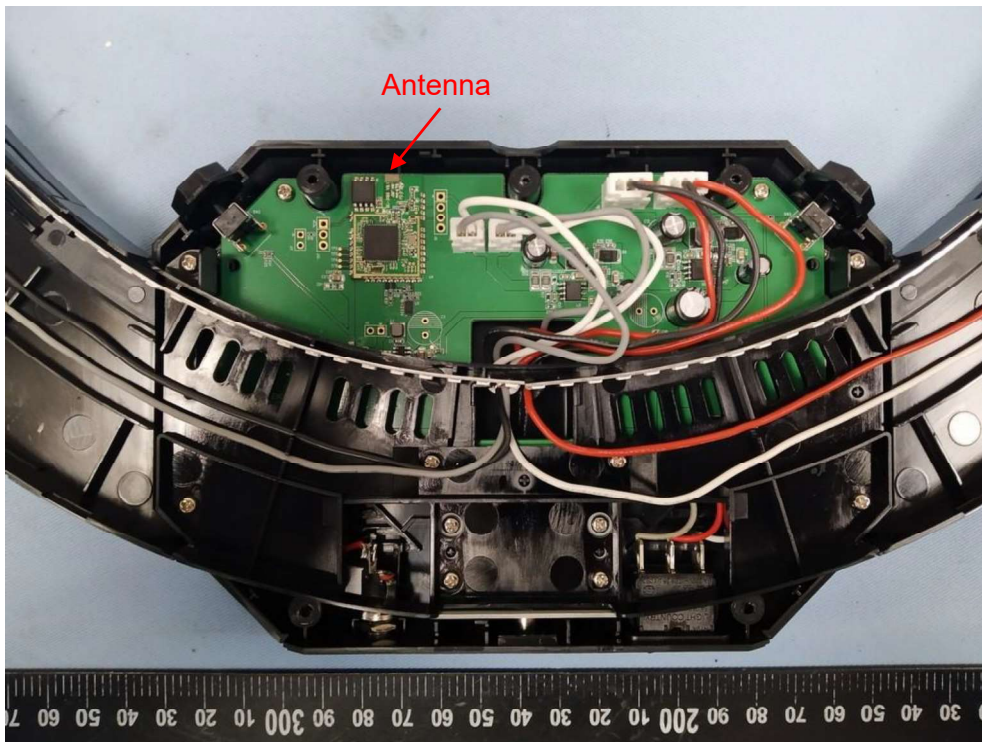

Product: Ring light
Type Identification: 20LAC9901

Product: Ring light
Type Identification: 20LAC9901

Product: Ring light
Type Identification: 20LAC9901

Product: Ring light
Type Identification: 20LAC9901

Product: Ring light
Type Identification: 20LAC9901

Product: Ring light
Type Identification: 20LAC9901