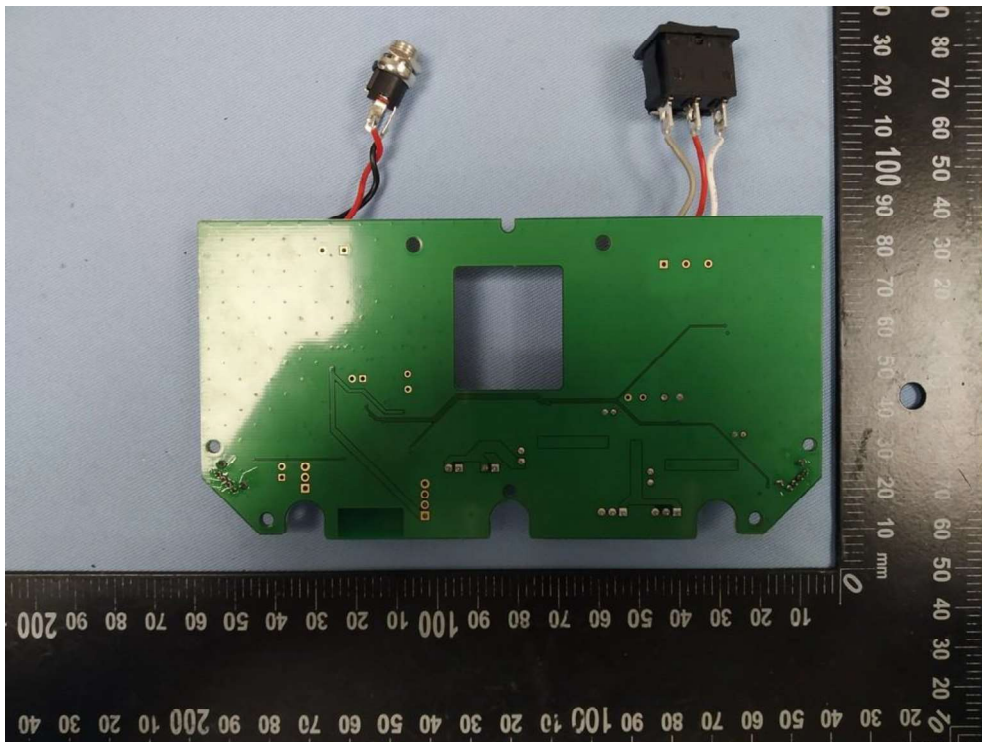

Product: Ring light
Type Identification: 20LAC9901

Product: Ring light
Type Identification: 20LAC9901

Product: Ring light
Type Identification: 20LAC9901

Product: Ring light
Type Identification: 20LAC9901

Product: Ring light
Type Identification: 20LAC9901

Product: Ring light
Type Identification: 20LAC9901