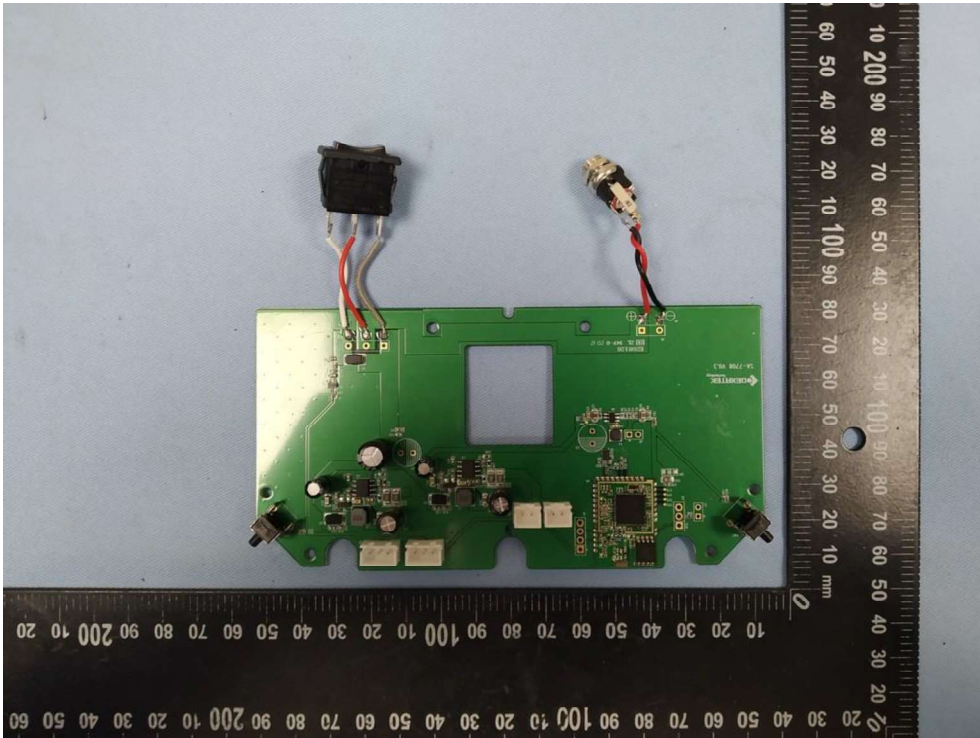

Product: Ring light
Type Identification: 20LAC9901

Product: Ring light
Type Identification: 20LAC9901

Product: Ring light
Type Identification: 20LAC9901

Product: Ring light
Type Identification: 20LAC9901

Product: Ring light
Type Identification: 20LAC9901

Product: Ring light
Type Identification: 20LAC9901