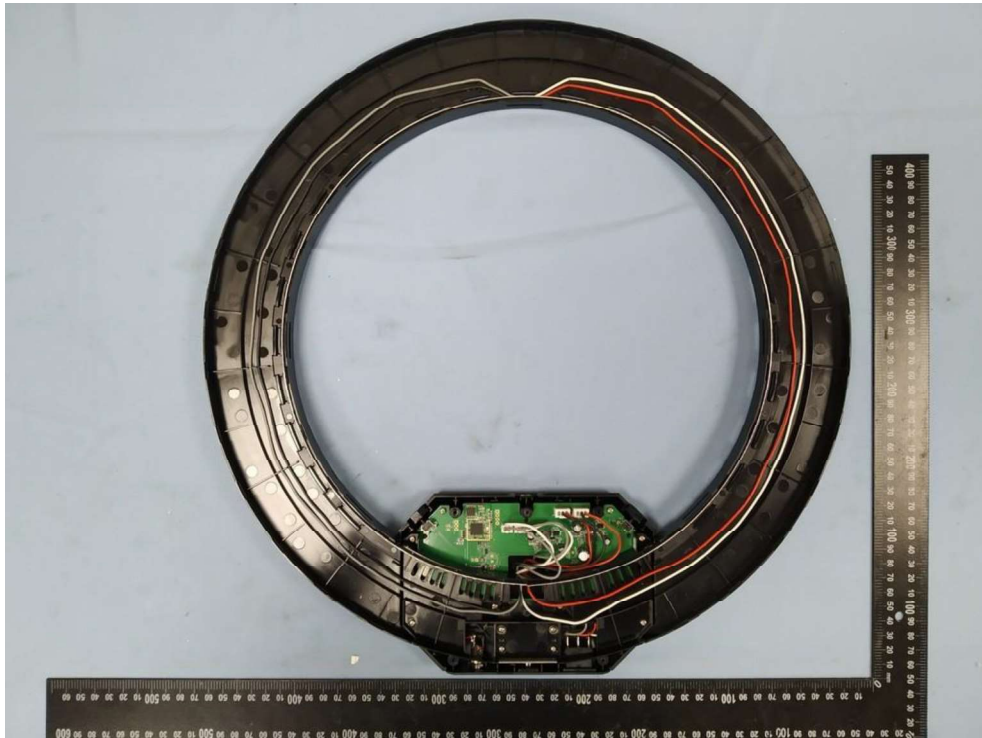

Product: Ring light
Type Identification: 20LAC9901

Product: Ring light
Type Identification: 20LAC9901

Product: Ring light
Type Identification: 20LAC9901

Product: Ring light
Type Identification: 20LAC9901

Product: Ring light
Type Identification: 20LAC9901

Product: Ring light
Type Identification: 20LAC9901