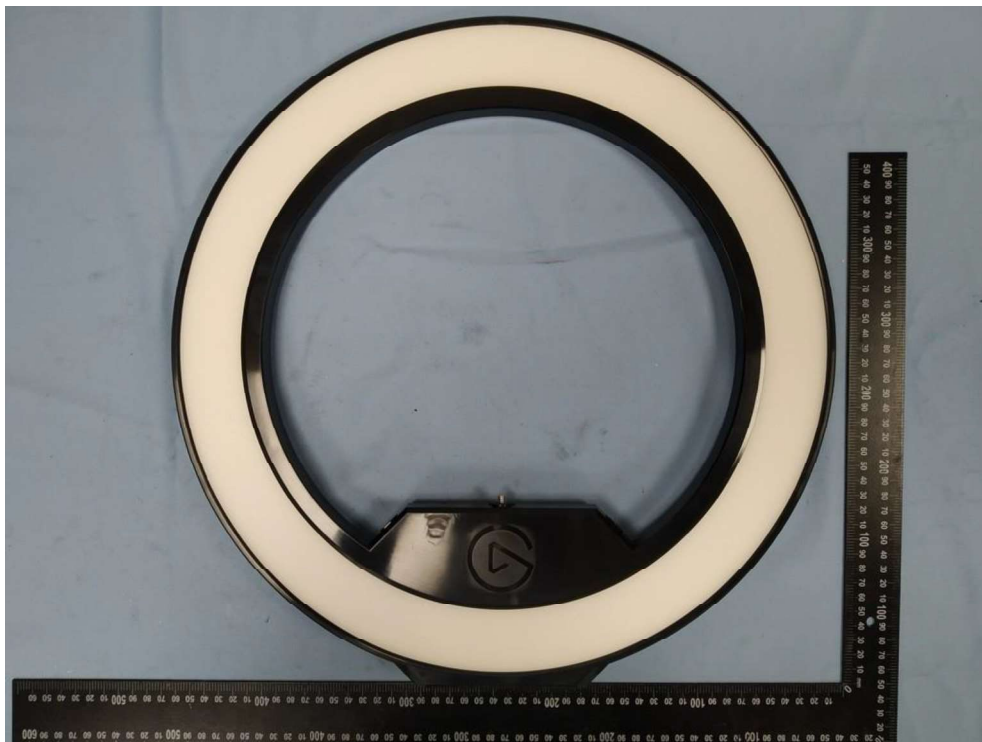

Product: Ring light
Type Identification: 20LAC9901

Product: Ring light
Type Identification: 20LAC9901