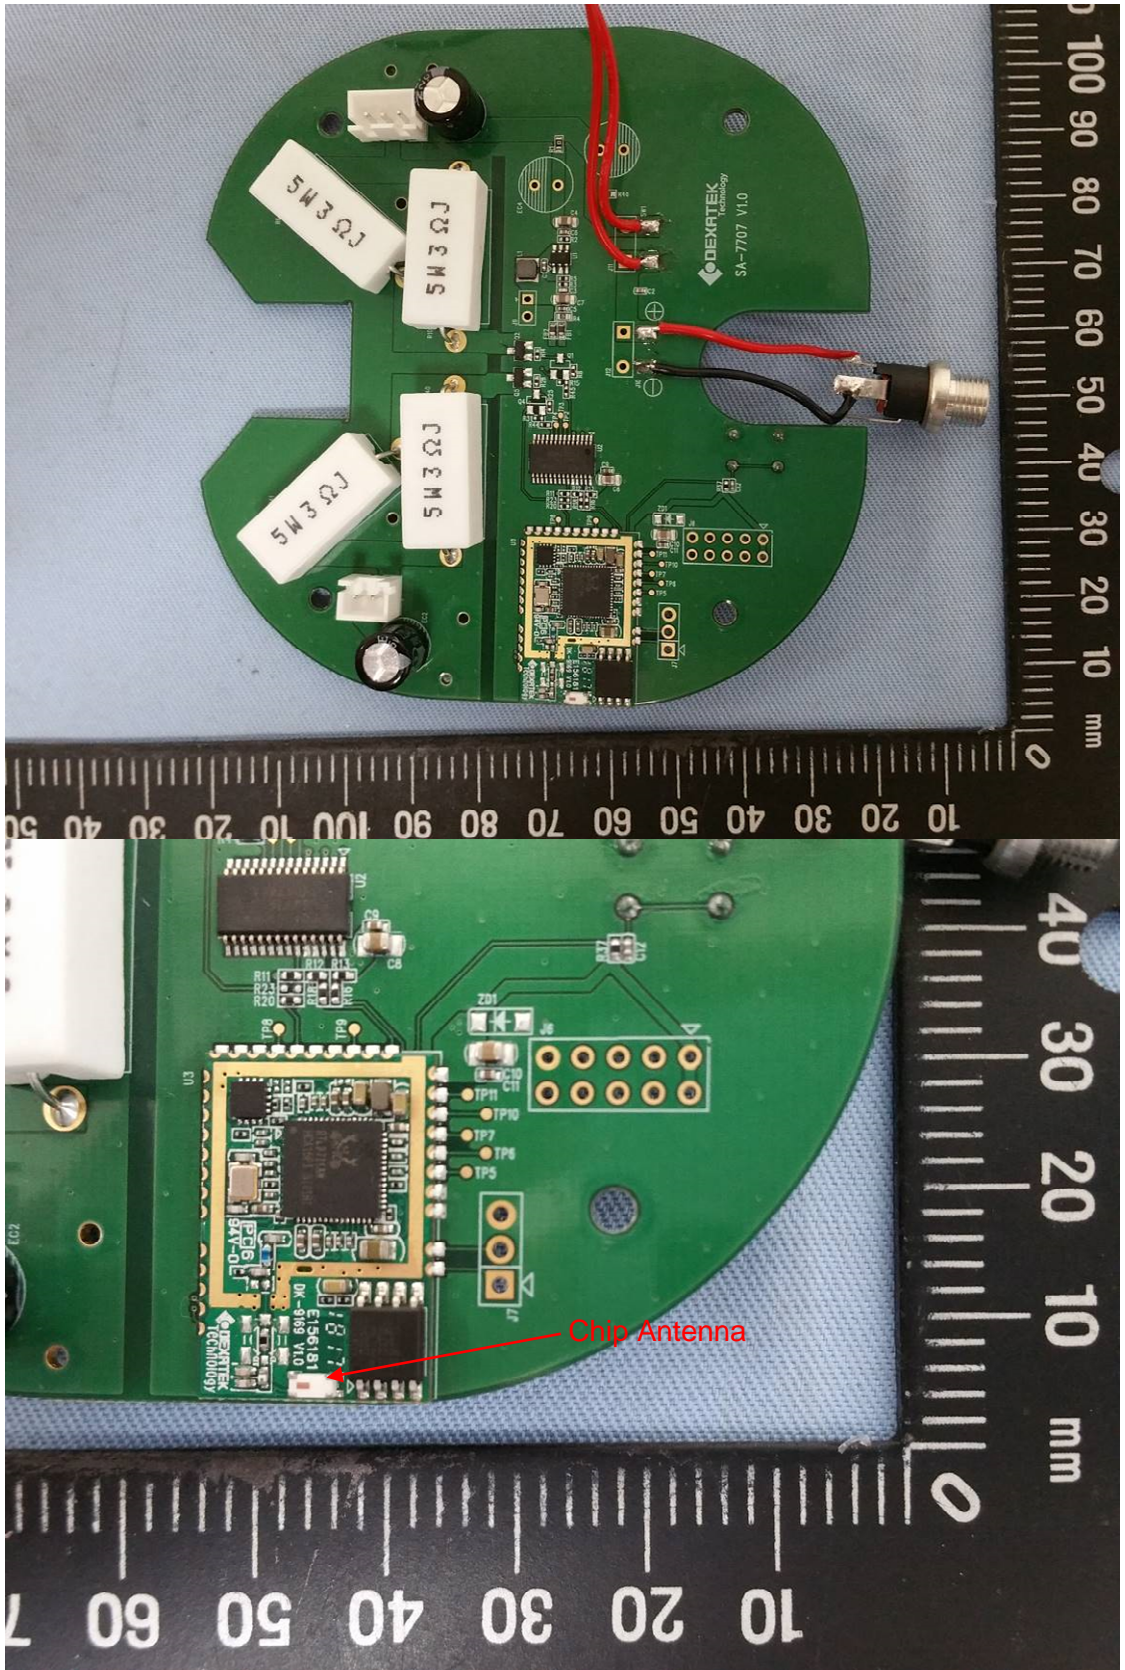

Product: Key Light Air
Type Identification: 20LAB9901

Product: Key Light Air

Type Identification: 20LAB9901