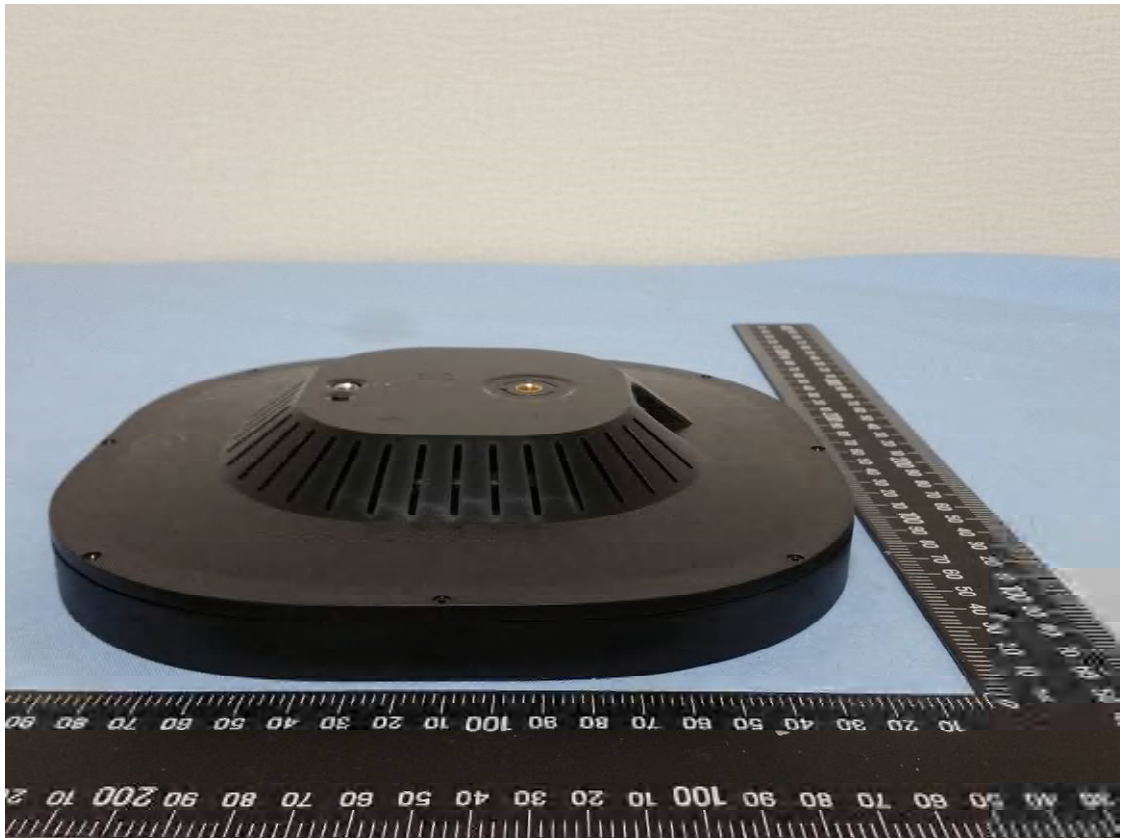

Product: Key Light Air

Type Identification: 20LAB9901

Product: Key Light Air

Type Identification: 20LAB9901

Product: Key Light Air  
Type Identification: 20LAB9901

Product: Key Light Air  
Type Identification: 20LAB9901