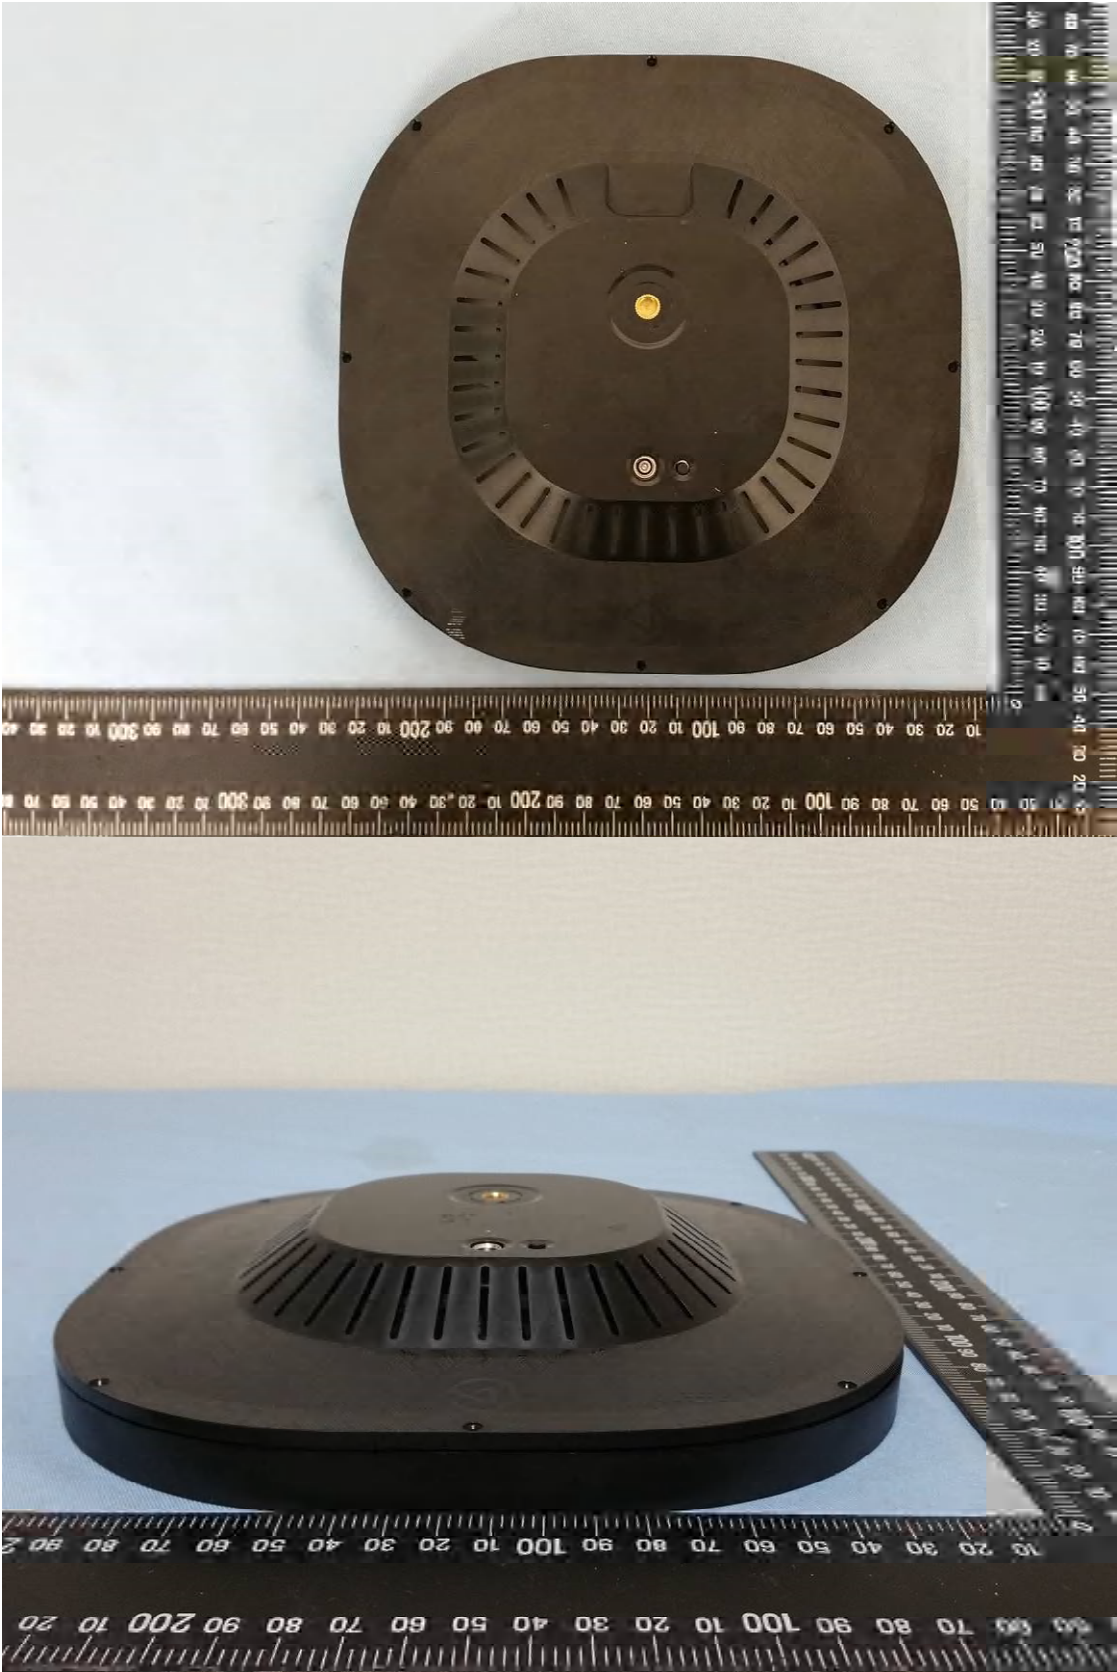

Product: Key Light Air

Type Identification: 20LAB9901

Product: Key Light Air

Type Identification: 20LAB9901

Product: Key Light Air  
Type Identification: 20LAB9901

Product: Key Light Air  
Type Identification: 20LAB9901