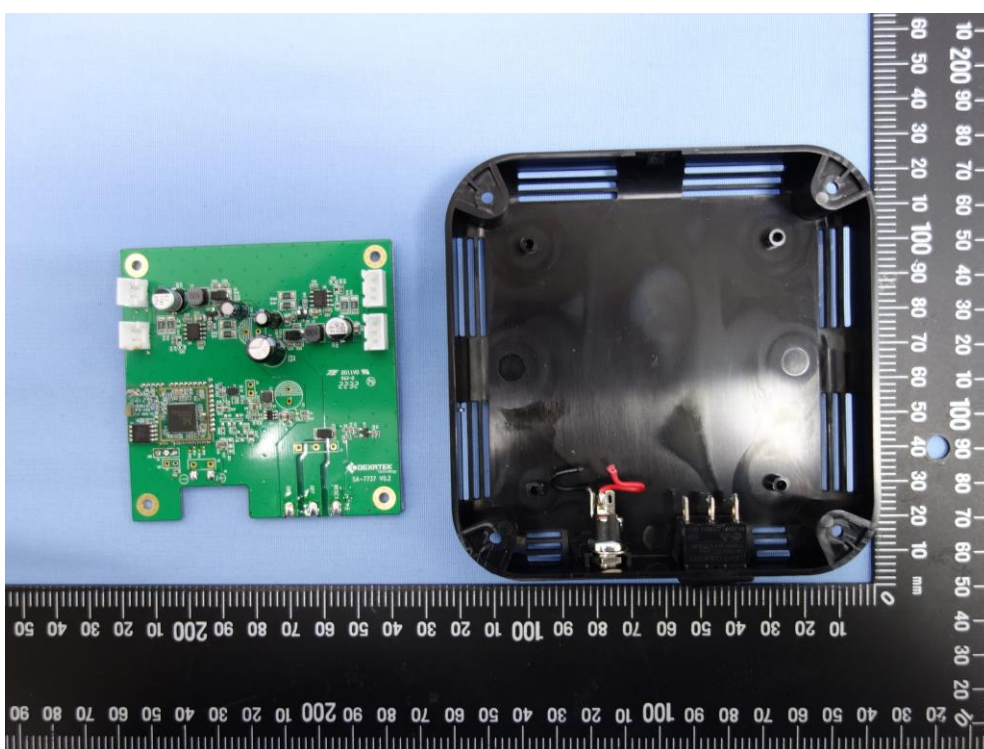

CN22ZQ3P (P15C-BLE) 001
CN22ZQ3P (P15C-WiFi 2.4G) 001
CN2294M4 (ISED-WiFi 2.4G) 001
CN22ZQ3P (P15E-WiFi) 001
CN2294M4 (ISED-BLE) 001
CN2294M4 (ISED-WiFi 5G) 001
CN22ZQ3P (FCC-MPE) 001
CN2294M4 (ISED-MPE) 001

Product: Key Light
Type Identification: 20GAK9902

- CN22ZQ3P (P15C-BLE) 001
- CN22ZQ3P (P15C-WiFi 2.4G) 001
- CN2294M4 (ISED-WiFi 2.4G) 001
- CN22ZQ3P (P15E-WiFi) 001
- CN2294M4 (ISED-BLE) 001
- CN2294M4 (ISED-WiFi 5G) 001
- CN22ZQ3P (FCC-MPE) 001
- CN2294M4 (ISED-MPE) 001

Product: Key Light
Type Identification: 20GAK9902