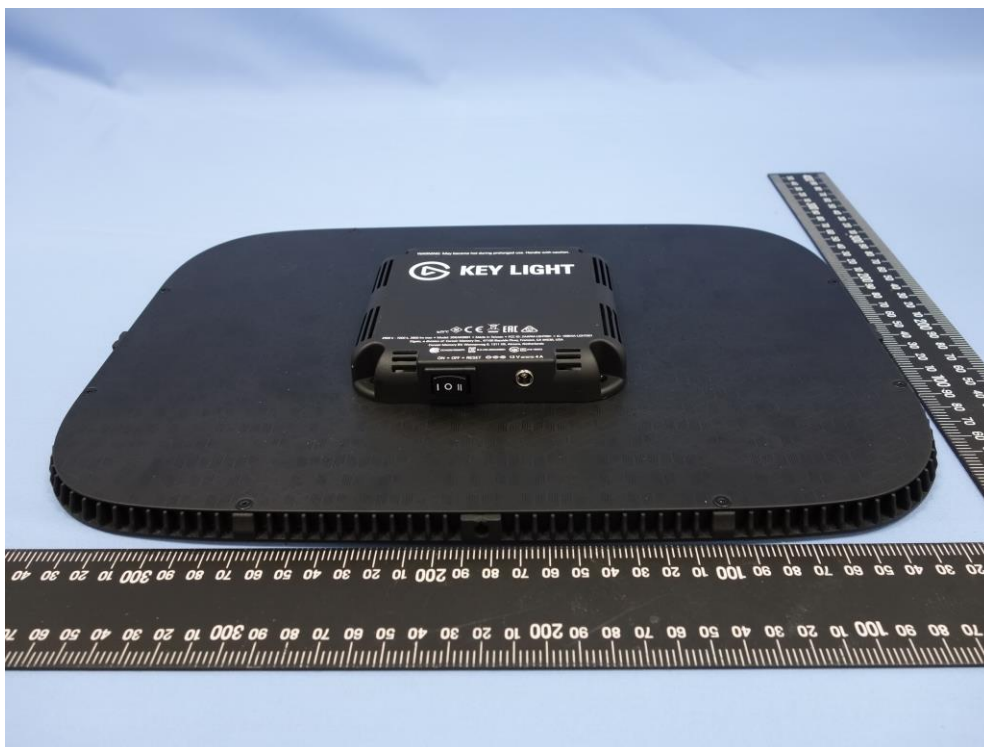

CN22ZQ3P (P15C-BLE) 001
CN22ZQ3P (P15C-WiFi 2.4G) 001
CN2294M4 (ISED-WiFi 2.4G) 001
CN22ZQ3P (P15E-WiFi) 001
CN2294M4 (ISED-BLE) 001
CN2294M4 (ISED-WiFi 5G) 001
CN22ZQ3P (FCC-MPE) 001
CN2294M4 (ISED-MPE) 001

Page 1 of 6

Product: Key Light
Type Identification: 20GAK9902

CN22ZQ3P (P15C-BLE) 001
CN22ZQ3P (P15C-WiFi 2.4G) 001
CN2294M4 (ISED-WiFi 2.4G) 001
CN22ZQ3P (P15E-WiFi) 001
CN2294M4 (ISED-BLE) 001
CN2294M4 (ISED-WiFi 5G) 001
CN22ZQ3P (FCC-MPE) 001
CN2294M4 (ISED-MPE) 001

Product: Key Light
Type Identification: 20GAK9902

CN22ZQ3P (P15C-BLE) 001
CN22ZQ3P (P15C-WiFi 2.4G) 001
CN2294M4 (ISED-WiFi 2.4G) 001
CN22ZQ3P (P15E-WiFi) 001
CN2294M4 (ISED-BLE) 001
CN2294M4 (ISED-WiFi 5G) 001
CN22ZQ3P (FCC-MPE) 001
CN2294M4 (ISED-MPE) 001