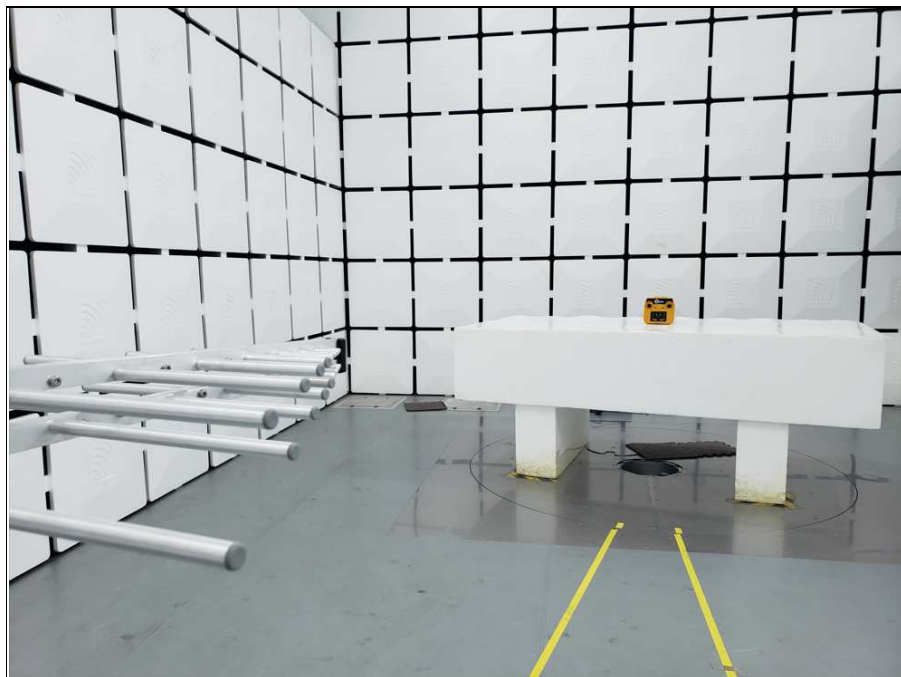

**BUREAU
VERITAS**

Reference No.: 2303WDG0172

SET-UP FOR RADIATED EMISSION TEST

Frequency Range < 30MHz~1GHz >

**BUREAU
VERITAS**

Reference No.: 2303WDG0172

Frequency Range < Above 1GHz >