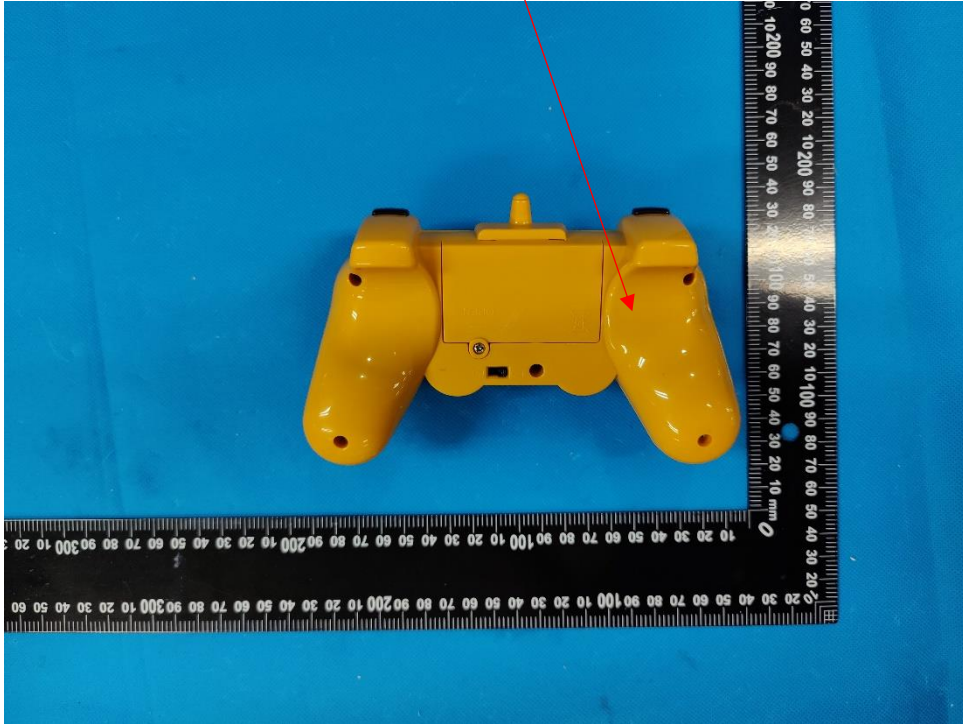

8*50MM

FCC ID: 2AAFASY-E568-003-05

Stuck on the top surface of the remote controller