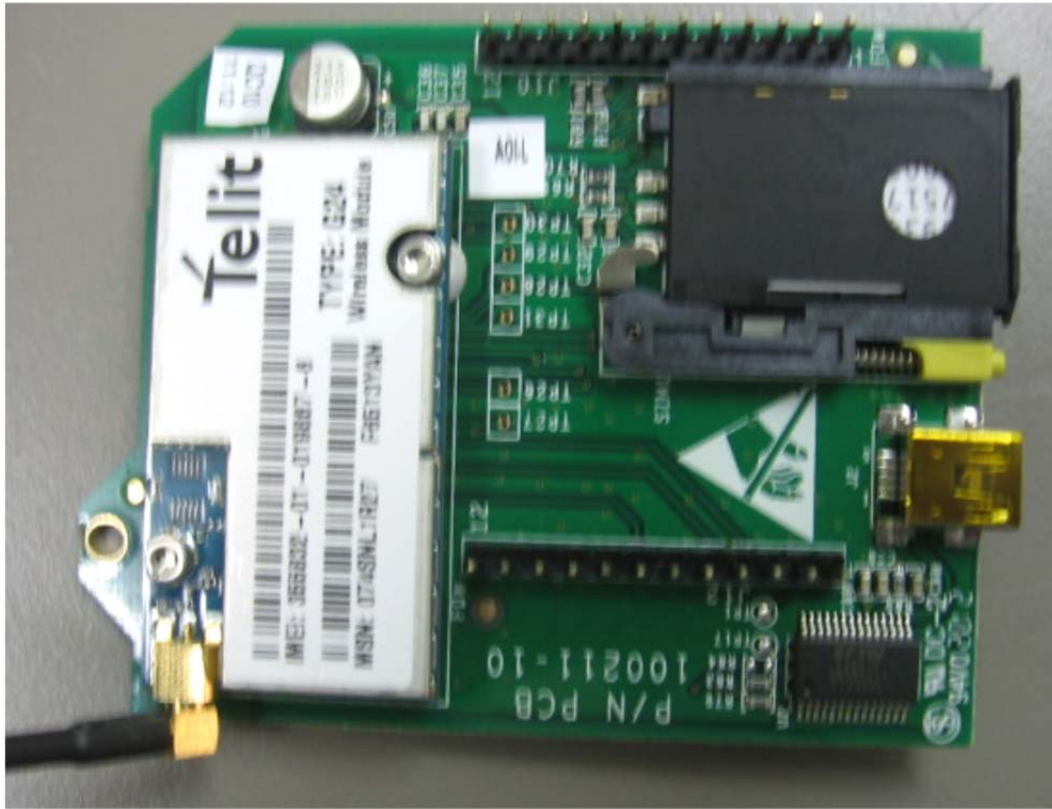

INTERNAL PHOTOGRAPHS

This document contains 11 photographs

Photograph No.1
Wireless Gateway Cellular internal view

Photograph No.2
Wireless Gateway Cellular internal view with removed PCBs

Photograph No.3
Wireless gateway main PCB front view

Photograph No.4
Wireless gateway PCB second side view

Photograph No.5
Wireless gateway RF board front view

Photograph No.6
Wireless gateway RF board second side view

Photograph No.7
Wireless gateway GPRS modem view