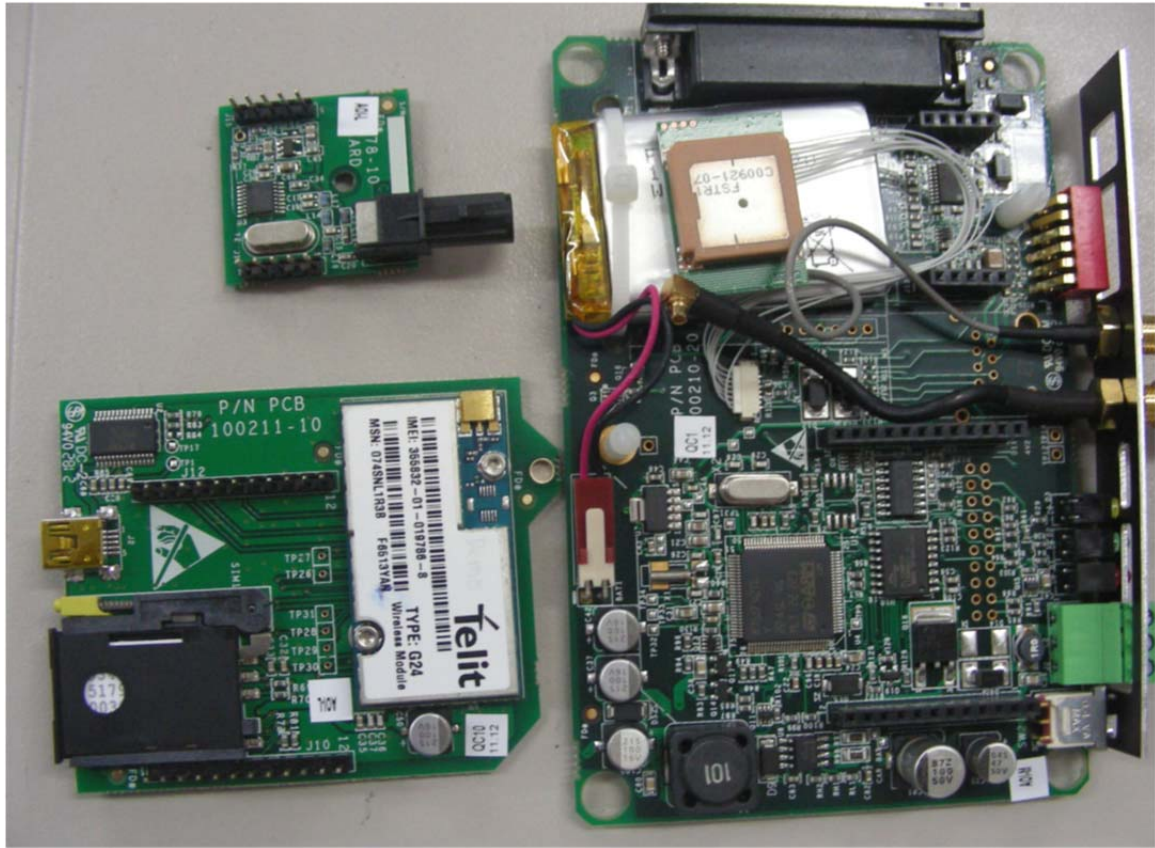

INTERNAL PHOTOGRAPHS

This document contains 11 photographs

Photograph No.1
Wireless Gateway Cellular internal view

Photograph No.2
Wireless Gateway Cellular internal view with removed PCBs

Photograph No.3
Wireless gateway main PCB front view

Photograph No.4
Wireless gateway PCB second side view

Photograph No.5
Wireless gateway RF board front view

Photograph No.6
Wireless gateway RF board second side view

Photograph No.7
Wireless gateway GPRS modem view