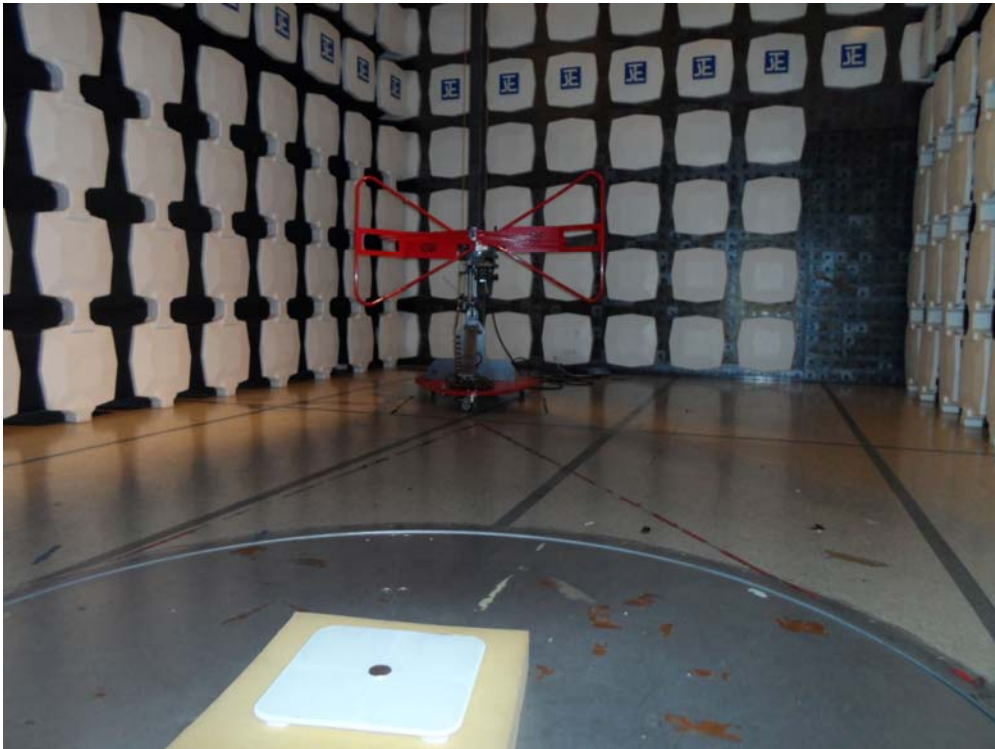

**Test Photo**

FCC ID: 2AAEE706W

**Measurement of Radiated Emission Test Set Up**

**Measurement of Radiated Emission Test Set Up**

**Measurement of Radiated Emission Test Set Up**