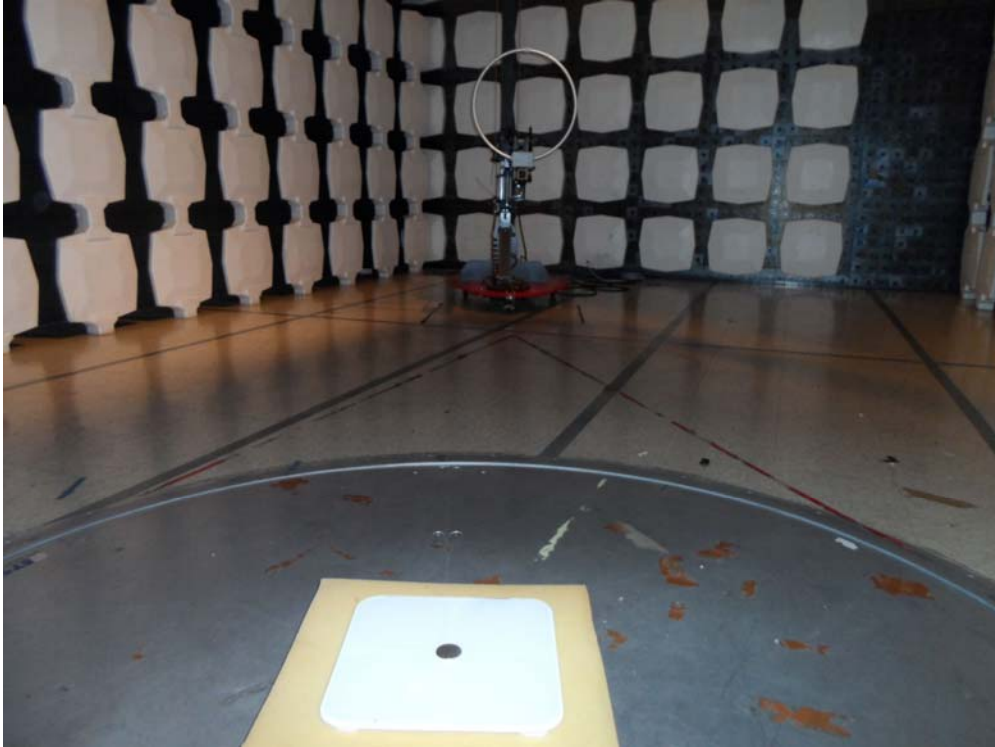

**Test Photo**

FCC ID: 2AAEE706W

**Measurement of Radiated Emission Test Set Up**

**Measurement of Radiated Emission Test Set Up**

**Measurement of Radiated Emission Test Set Up**