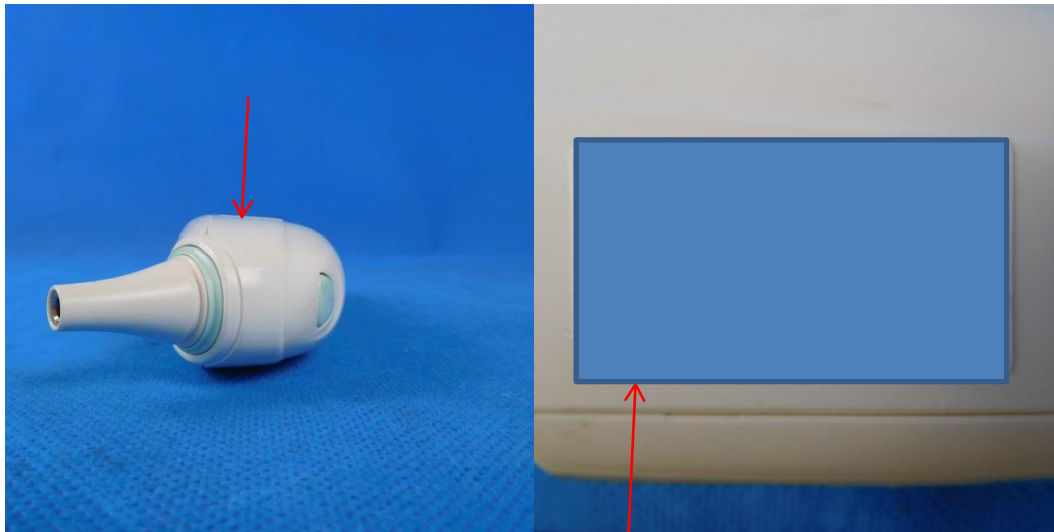

# Label & Location

<p><b>Infra-red Ear Thermometer</b> IP22 Model: ETE-68B4 Rated input Voltage:DC 3V FCC ID: 2AAEE-ETE-68B4 SN:</p>	  
	 0123 
	<p>Shenzhen Belter Health Measurement and Analysis Technology Co., Ltd Address: 702/704, Block C, Tsinghua Unis Science Park, No.13 Langshan Rd, Hi-Tech Industrial Park(north), Nanshan District, 518057 Shenzhen, People's Republic of China</p>