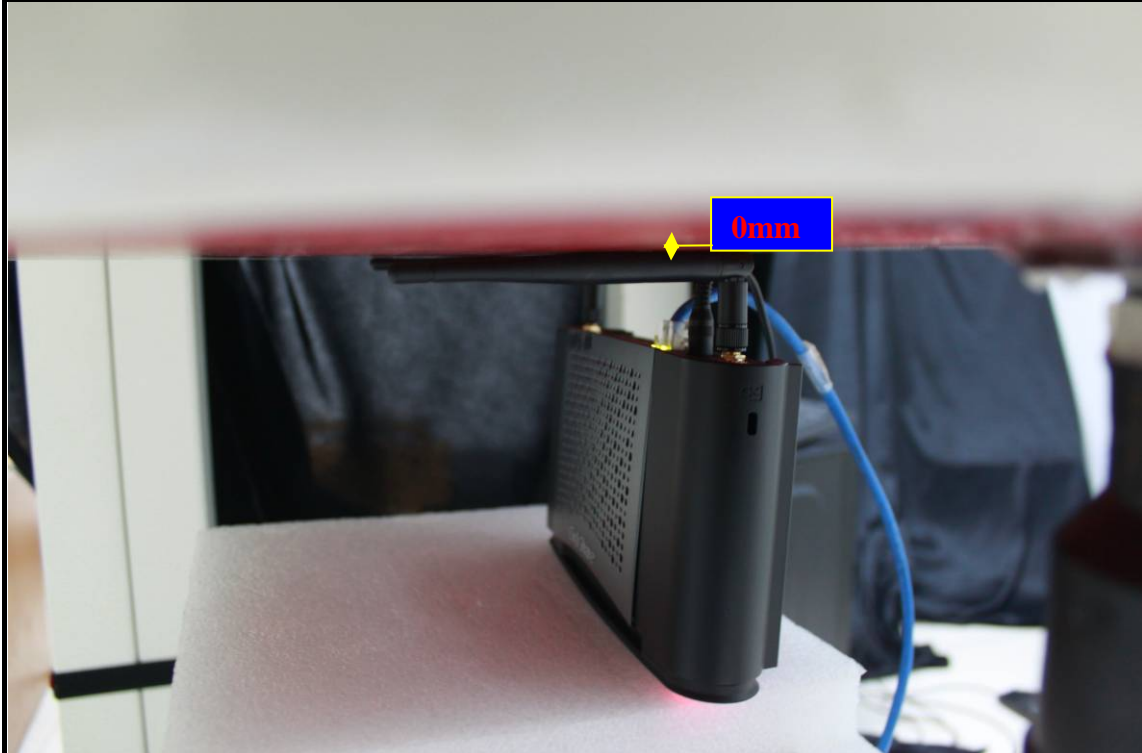

Setup Photos

0 degrees in body position

EUT Setup Configuration 1

90 degrees in body position

EUT Setup Configuration 2

180 degrees in body position

EUT Setup Configuration 3

Antenna position