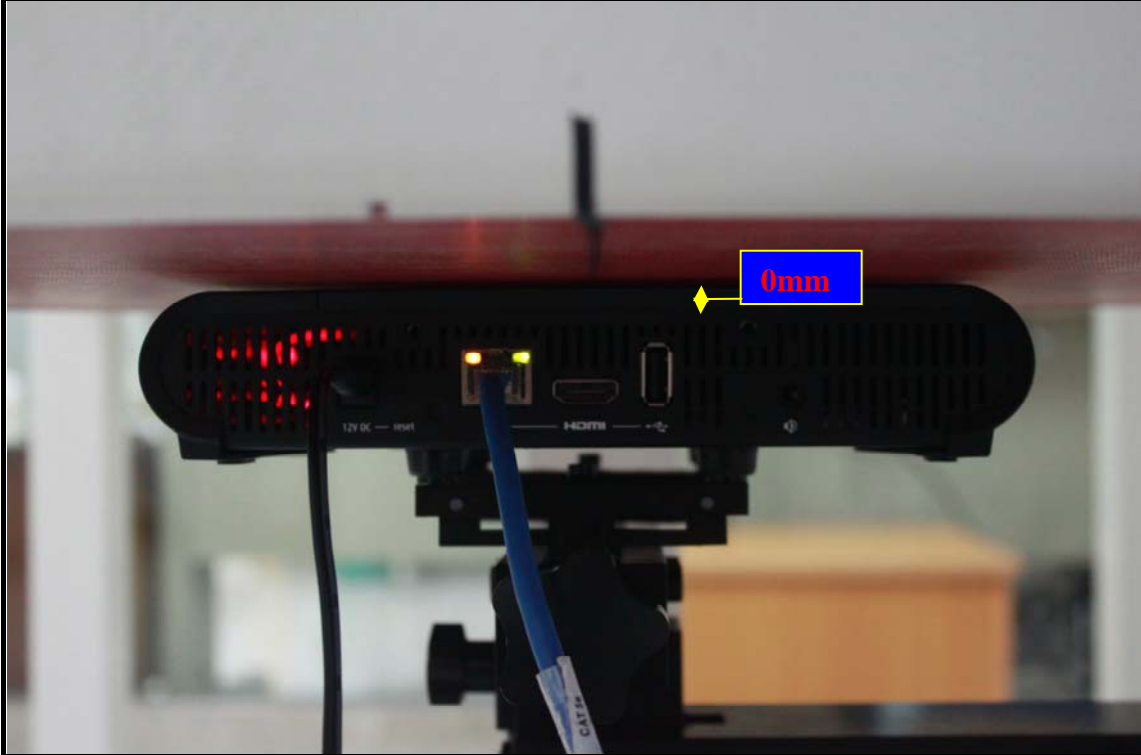

Setup Photos

Front View in body position

EUT Setup Configuration 1

Edge4 in body position

EUT Setup Configuration 2