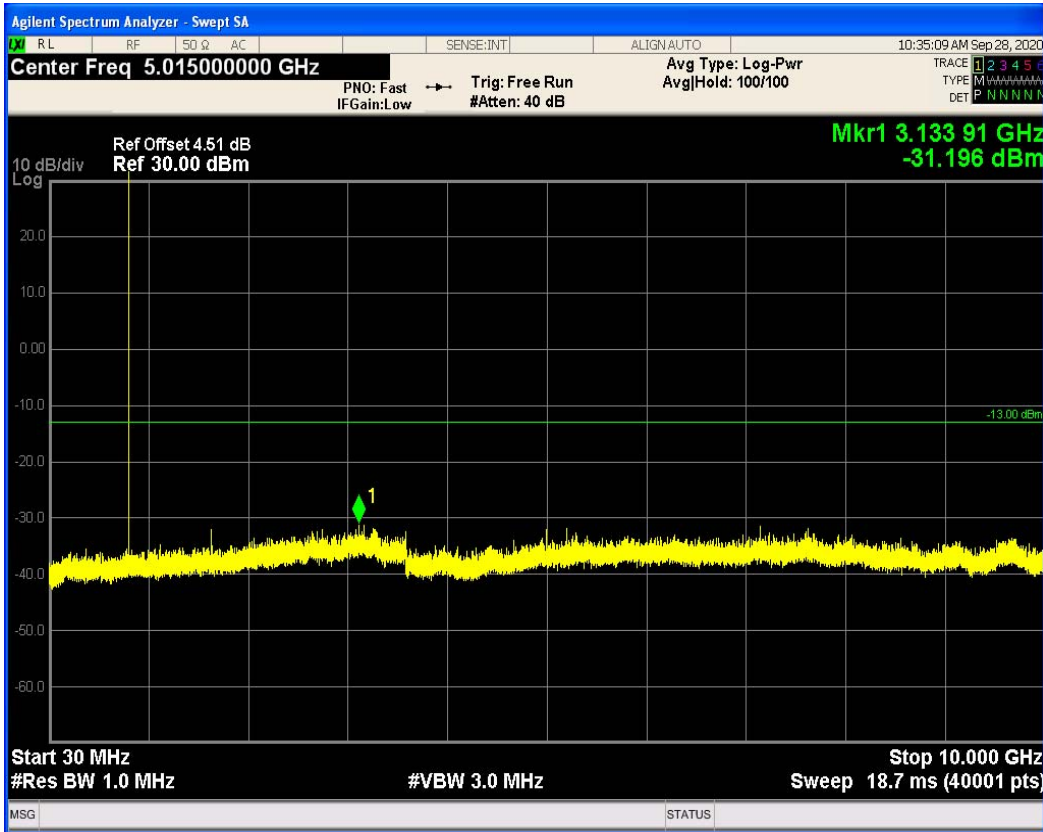

EGPRS1900 Channel=810

EGPRS1900 Channel=512

WCDMA Band2 Channel=9262

WCDMA Band2 Channel=9538

WCDMA Band4 Channel=1312

WCDMA Band4 Channel=1513

WCDMA Band5 Channel=4132

WCDMA Band5 Channel=4233

8.5 OUT-OF-BAND EMISSIONS

Band	Channel	Frequency (MHz)	Spur Freq (MHz)	Spur Level (dBm)	Limit (dBm)	Verdict
GSM850	128	824.2	3133.91	-31.19	-13	PASS
GSM850	189	836.4	7631.13	-31.81	-13	PASS
GSM850	251	848.8	1697.48	-31.61	-13	PASS
GSM1900	512	1850.2	19859.71	-24.80	-13	PASS
GSM1900	661	1880	19943.09	-23.99	-13	PASS
GSM1900	810	1909.8	19912.13	-24.62	-13	PASS
GPRS850	128	824.2	3157.84	-31.04	-13	PASS
GPRS850	189	836.4	3145.63	-31.58	-13	PASS
GPRS850	251	848.8	6863.19	-31.76	-13	PASS
GPRS1900	512	1850.2	19959.06	-24.46	-13	PASS
GPRS1900	661	1880	19911.63	-24.35	-13	PASS
GPRS1900	810	1909.8	19940.09	-23.95	-13	PASS
EGPRS850	128	824.2	3130.42	-30.46	-13	PASS
EGPRS850	189	836.4	3211.68	-30.97	-13	PASS
EGPRS850	251	848.8	3162.82	-31.68	-13	PASS
EGPRS1900	512	1850.2	19972.04	-25.13	-13	PASS
EGPRS1900	661	1880	17948.08	-24.68	-13	PASS
EGPRS1900	810	1909.8	19900.15	-24.61	-13	PASS
WCDMA Band2	9262	1852.4	17967.05	-24.00	-13	PASS
WCDMA Band2	9400	1880	19947.58	-23.78	-13	PASS
WCDMA Band2	9538	1907.6	18446.33	-24.66	-13	PASS
WCDMA Band4	1312	1712.4	17781.33	-25.34	-13	PASS
WCDMA Band4	1412	1732.4	19814.28	-25.28	-13	PASS
WCDMA Band4	1513	1752.6	19949.08	-25.38	-13	PASS
WCDMA Band5	4132	826.4	7088.01	-31.75	-13	PASS
WCDMA Band5	4182	836.4	7615.92	-31.66	-13	PASS
WCDMA Band5	4233	846.6	3156.84	-31.89	-13	PASS

GSM850 Channel=128

GSM850 Channel=189

GSM850 Channel=251

GSM1900 Channel=512

GSM1900 Channel=810

GSM1900 Channel=661

GPRS850 Channel=128

GPRS850 Channel=189