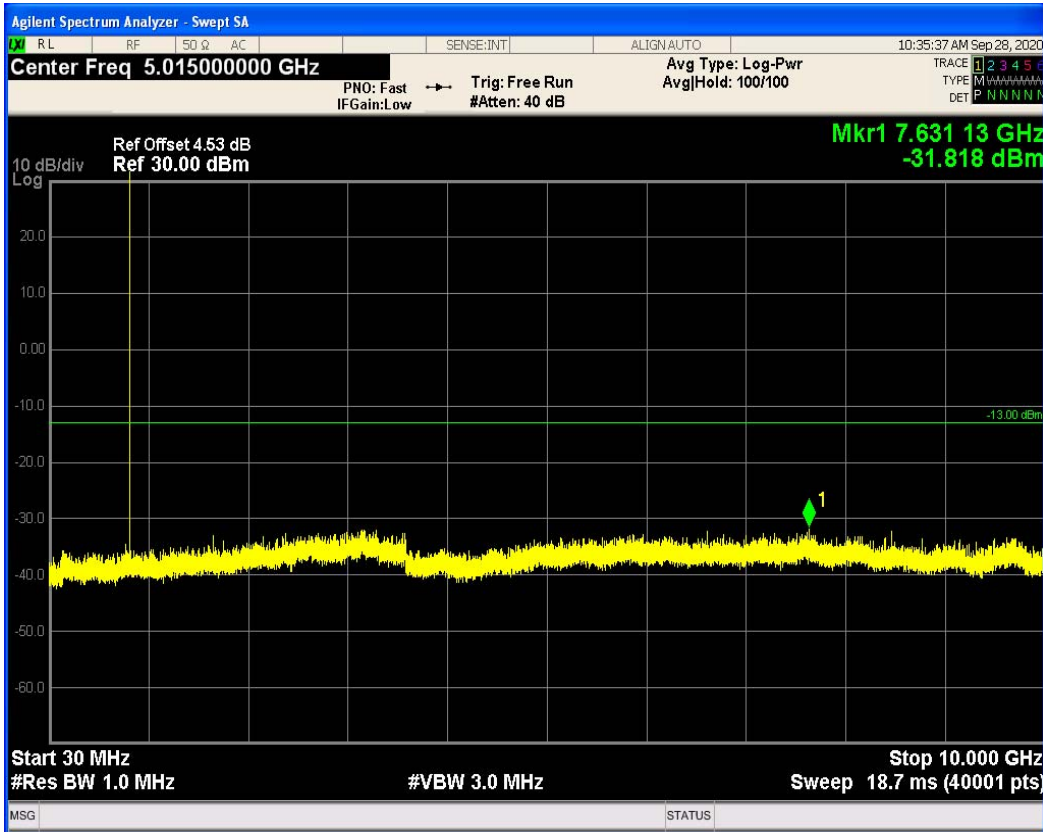

GSM850 Channel=189