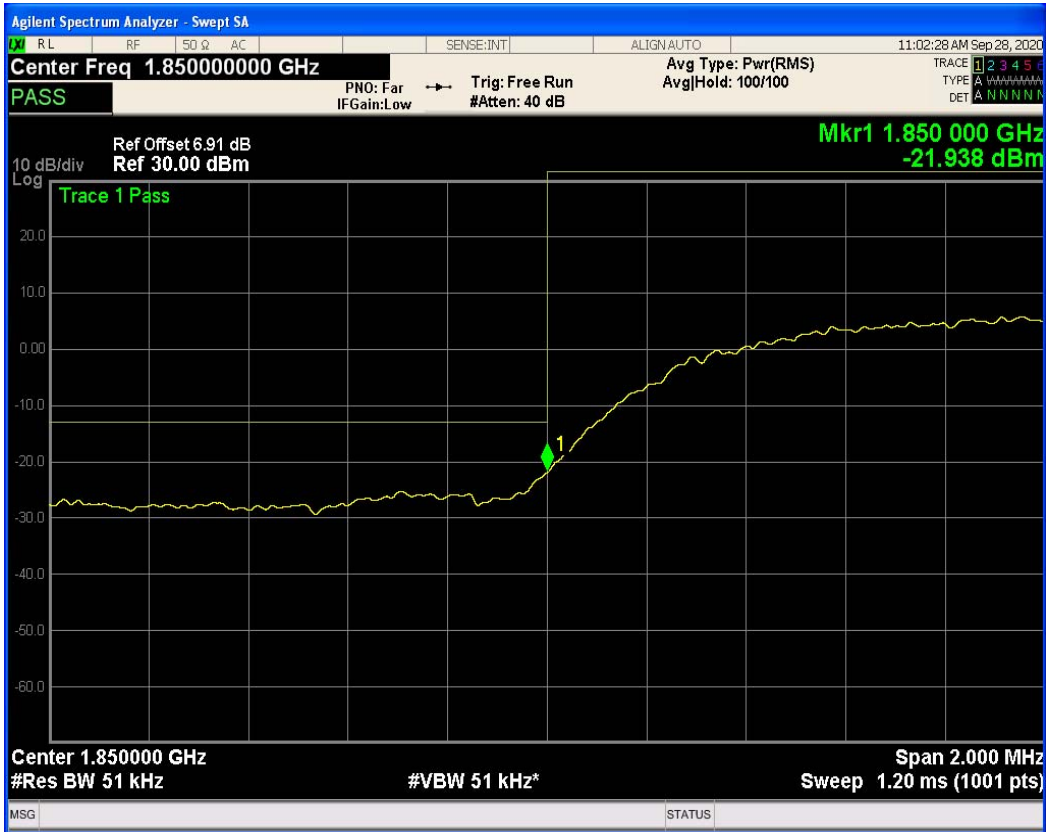

EGPRS1900 Channel=810

EGPRS1900 Channel=512

WCDMA Band2 Channel=9262

WCDMA Band2 Channel=9538

WCDMA Band4 Channel=1312

WCDMA Band4 Channel=1513

WCDMA Band5 Channel=4132

WCDMA Band5 Channel=4233

8.5 OUT-OF-BAND EMISSIONS

Band	Channel	Frequency (MHz)	Spur Freq (MHz)	Spur Level (dBm)	Limit (dBm)	Verdict
GSM850	128	824.2	3133.91	-31.19	-13	PASS
GSM850	189	836.4	7631.13	-31.81	-13	PASS
GSM850	251	848.8	1697.48	-31.61	-13	PASS
GSM1900	512	1850.2	19859.71	-24.80	-13	PASS
GSM1900	661	1880	19943.09	-23.99	-13	PASS
GSM1900	810	1909.8	19912.13	-24.62	-13	PASS
GPRS850	128	824.2	3157.84	-31.04	-13	PASS
GPRS850	189	836.4	3145.63	-31.58	-13	PASS
GPRS850	251	848.8	6863.19	-31.76	-13	PASS
GPRS1900	512	1850.2	19959.06	-24.46	-13	PASS
GPRS1900	661	1880	19911.63	-24.35	-13	PASS
GPRS1900	810	1909.8	19940.09	-23.95	-13	PASS
EGPRS850	128	824.2	3130.42	-30.46	-13	PASS
EGPRS850	189	836.4	3211.68	-30.97	-13	PASS
EGPRS850	251	848.8	3162.82	-31.68	-13	PASS
EGPRS1900	512	1850.2	19972.04	-25.13	-13	PASS
EGPRS1900	661	1880	17948.08	-24.68	-13	PASS
EGPRS1900	810	1909.8	19900.15	-24.61	-13	PASS
WCDMA Band2	9262	1852.4	17967.05	-24.00	-13	PASS
WCDMA Band2	9400	1880	19947.58	-23.78	-13	PASS
WCDMA Band2	9538	1907.6	18446.33	-24.66	-13	PASS
WCDMA Band4	1312	1712.4	17781.33	-25.34	-13	PASS
WCDMA Band4	1412	1732.4	19814.28	-25.28	-13	PASS
WCDMA Band4	1513	1752.6	19949.08	-25.38	-13	PASS
WCDMA Band5	4132	826.4	7088.01	-31.75	-13	PASS
WCDMA Band5	4182	836.4	7615.92	-31.66	-13	PASS
WCDMA Band5	4233	846.6	3156.84	-31.89	-13	PASS

GSM850 Channel=128

GSM850 Channel=189

GSM850 Channel=251

GSM1900 Channel=512

GSM1900 Channel=810

GSM1900 Channel=661

GPRS850 Channel=128

GPRS850 Channel=189