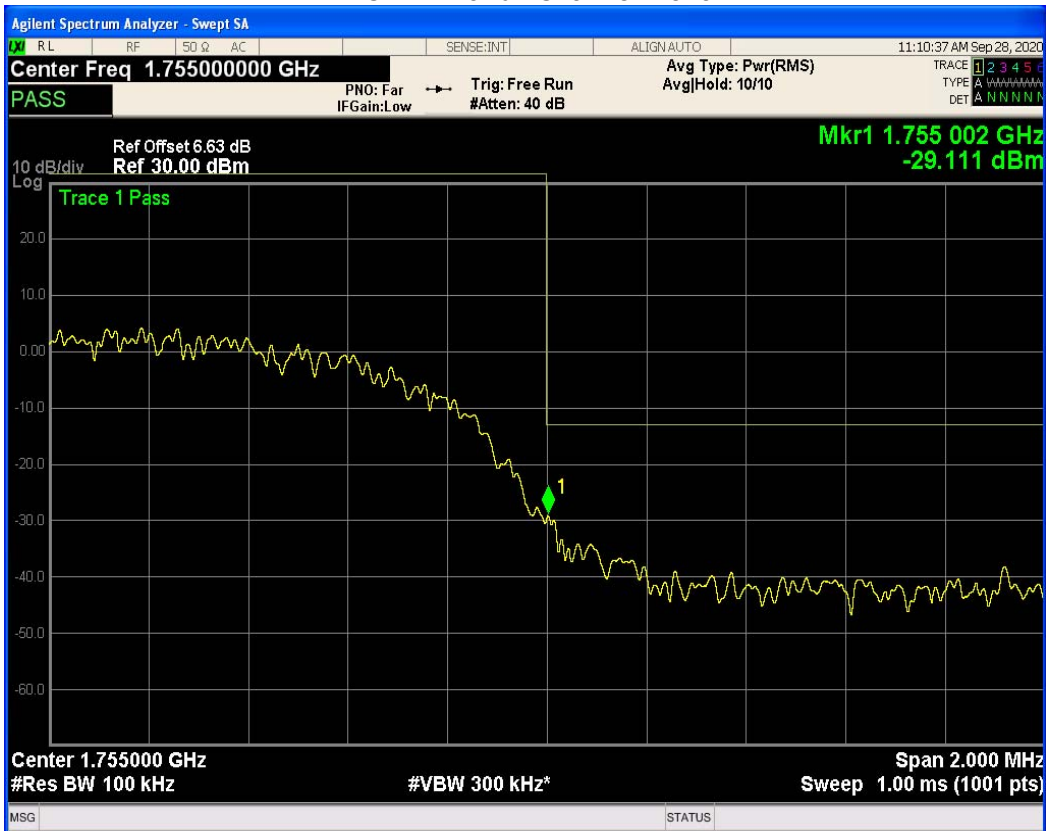

EGPRS1900 Channel=810

EGPRS1900 Channel=512

WCDMA Band2 Channel=9262

WCDMA Band2 Channel=9538

WCDMA Band4 Channel=1312

WCDMA Band4 Channel=1513

WCDMA Band5 Channel=4132

WCDMA Band5 Channel=4233

8.5 OUT-OF-BAND EMISSIONS

Band	Channel	Frequency (MHz)	Spur Freq (MHz)	Spur Level (dBm)	Limit (dBm)	Verdict
GSM850	128	824.2	3133.91	-31.19	-13	PASS
GSM850	189	836.4	7631.13	-31.81	-13	PASS
GSM850	251	848.8	1697.48	-31.61	-13	PASS
GSM1900	512	1850.2	19859.71	-24.80	-13	PASS
GSM1900	661	1880	19943.09	-23.99	-13	PASS
GSM1900	810	1909.8	19912.13	-24.62	-13	PASS
GPRS850	128	824.2	3157.84	-31.04	-13	PASS
GPRS850	189	836.4	3145.63	-31.58	-13	PASS
GPRS850	251	848.8	6863.19	-31.76	-13	PASS
GPRS1900	512	1850.2	19959.06	-24.46	-13	PASS
GPRS1900	661	1880	19911.63	-24.35	-13	PASS
GPRS1900	810	1909.8	19940.09	-23.95	-13	PASS
EGPRS850	128	824.2	3130.42	-30.46	-13	PASS
EGPRS850	189	836.4	3211.68	-30.97	-13	PASS
EGPRS850	251	848.8	3162.82	-31.68	-13	PASS
EGPRS1900	512	1850.2	19972.04	-25.13	-13	PASS
EGPRS1900	661	1880	17948.08	-24.68	-13	PASS
EGPRS1900	810	1909.8	19900.15	-24.61	-13	PASS
WCDMA Band2	9262	1852.4	17967.05	-24.00	-13	PASS
WCDMA Band2	9400	1880	19947.58	-23.78	-13	PASS
WCDMA Band2	9538	1907.6	18446.33	-24.66	-13	PASS
WCDMA Band4	1312	1712.4	17781.33	-25.34	-13	PASS
WCDMA Band4	1412	1732.4	19814.28	-25.28	-13	PASS
WCDMA Band4	1513	1752.6	19949.08	-25.38	-13	PASS
WCDMA Band5	4132	826.4	7088.01	-31.75	-13	PASS
WCDMA Band5	4182	836.4	7615.92	-31.66	-13	PASS
WCDMA Band5	4233	846.6	3156.84	-31.89	-13	PASS