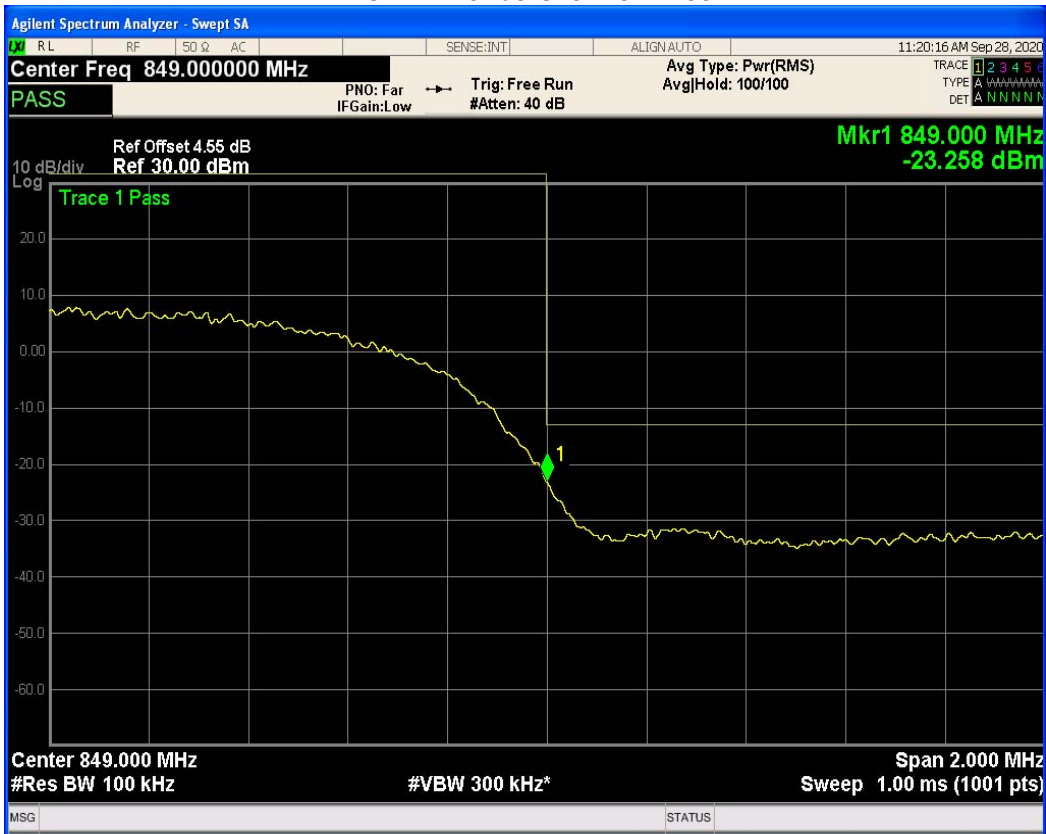

EGPRS1900 Channel=810

EGPRS1900 Channel=512

WCDMA Band2 Channel=9262

WCDMA Band2 Channel=9538

WCDMA Band4 Channel=1312

WCDMA Band4 Channel=1513

WCDMA Band5 Channel=4132

WCDMA Band5 Channel=4233

8.5 OUT-OF-BAND EMISSIONS

Band	Channel	Frequency (MHz)	Spur Freq (MHz)	Spur Level (dBm)	Limit (dBm)	Verdict
GSM850	128	824.2	3133.91	-31.19	-13	PASS
GSM850	189	836.4	7631.13	-31.81	-13	PASS
GSM850	251	848.8	1697.48	-31.61	-13	PASS
GSM1900	512	1850.2	19859.71	-24.80	-13	PASS
GSM1900	661	1880	19943.09	-23.99	-13	PASS
GSM1900	810	1909.8	19912.13	-24.62	-13	PASS
GPRS850	128	824.2	3157.84	-31.04	-13	PASS
GPRS850	189	836.4	3145.63	-31.58	-13	PASS
GPRS850	251	848.8	6863.19	-31.76	-13	PASS
GPRS1900	512	1850.2	19959.06	-24.46	-13	PASS
GPRS1900	661	1880	19911.63	-24.35	-13	PASS
GPRS1900	810	1909.8	19940.09	-23.95	-13	PASS
EGPRS850	128	824.2	3130.42	-30.46	-13	PASS
EGPRS850	189	836.4	3211.68	-30.97	-13	PASS
EGPRS850	251	848.8	3162.82	-31.68	-13	PASS
EGPRS1900	512	1850.2	19972.04	-25.13	-13	PASS
EGPRS1900	661	1880	17948.08	-24.68	-13	PASS
EGPRS1900	810	1909.8	19900.15	-24.61	-13	PASS
WCDMA Band2	9262	1852.4	17967.05	-24.00	-13	PASS
WCDMA Band2	9400	1880	19947.58	-23.78	-13	PASS
WCDMA Band2	9538	1907.6	18446.33	-24.66	-13	PASS
WCDMA Band4	1312	1712.4	17781.33	-25.34	-13	PASS
WCDMA Band4	1412	1732.4	19814.28	-25.28	-13	PASS
WCDMA Band4	1513	1752.6	19949.08	-25.38	-13	PASS
WCDMA Band5	4132	826.4	7088.01	-31.75	-13	PASS
WCDMA Band5	4182	836.4	7615.92	-31.66	-13	PASS
WCDMA Band5	4233	846.6	3156.84	-31.89	-13	PASS

GSM850 Channel=128

GSM850 Channel=189

GSM850 Channel=251

GSM1900 Channel=512

GSM1900 Channel=810

GSM1900 Channel=661

GPRS850 Channel=128

GPRS850 Channel=189