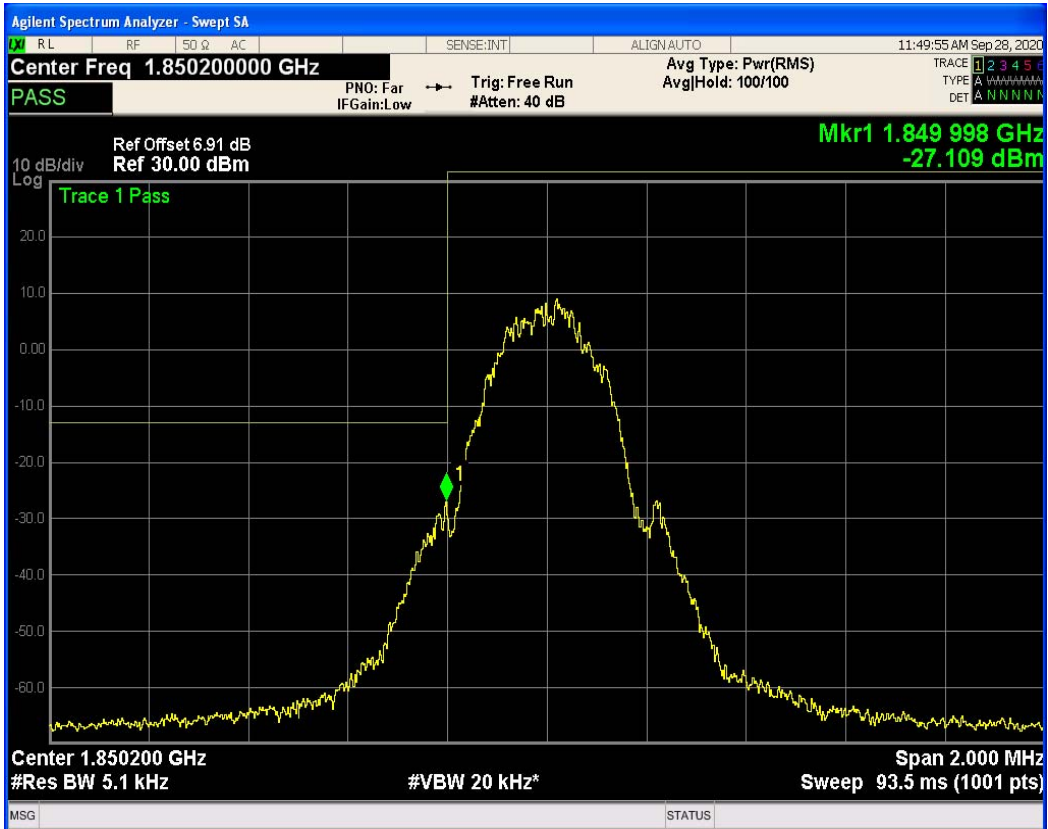

EGPRS1900 Channel=810

EGPRS1900 Channel=512

WCDMA Band2 Channel=9262

WCDMA Band2 Channel=9538

WCDMA Band4 Channel=1312

WCDMA Band4 Channel=1513

WCDMA Band5 Channel=4132

WCDMA Band5 Channel=4233

8.5 OUT-OF-BAND EMISSIONS

Band	Channel	Frequency (MHz)	Spur Freq (MHz)	Spur Level (dBm)	Limit (dBm)	Verdict
GSM850	128	824.2	3133.91	-31.19	-13	PASS
GSM850	189	836.4	7631.13	-31.81	-13	PASS
GSM850	251	848.8	1697.48	-31.61	-13	PASS
GSM1900	512	1850.2	19859.71	-24.80	-13	PASS
GSM1900	661	1880	19943.09	-23.99	-13	PASS
GSM1900	810	1909.8	19912.13	-24.62	-13	PASS
GPRS850	128	824.2	3157.84	-31.04	-13	PASS
GPRS850	189	836.4	3145.63	-31.58	-13	PASS
GPRS850	251	848.8	6863.19	-31.76	-13	PASS
GPRS1900	512	1850.2	19959.06	-24.46	-13	PASS
GPRS1900	661	1880	19911.63	-24.35	-13	PASS
GPRS1900	810	1909.8	19940.09	-23.95	-13	PASS
EGPRS850	128	824.2	3130.42	-30.46	-13	PASS
EGPRS850	189	836.4	3211.68	-30.97	-13	PASS
EGPRS850	251	848.8	3162.82	-31.68	-13	PASS
EGPRS1900	512	1850.2	19972.04	-25.13	-13	PASS
EGPRS1900	661	1880	17948.08	-24.68	-13	PASS
EGPRS1900	810	1909.8	19900.15	-24.61	-13	PASS
WCDMA Band2	9262	1852.4	17967.05	-24.00	-13	PASS
WCDMA Band2	9400	1880	19947.58	-23.78	-13	PASS
WCDMA Band2	9538	1907.6	18446.33	-24.66	-13	PASS
WCDMA Band4	1312	1712.4	17781.33	-25.34	-13	PASS
WCDMA Band4	1412	1732.4	19814.28	-25.28	-13	PASS
WCDMA Band4	1513	1752.6	19949.08	-25.38	-13	PASS
WCDMA Band5	4132	826.4	7088.01	-31.75	-13	PASS
WCDMA Band5	4182	836.4	7615.92	-31.66	-13	PASS
WCDMA Band5	4233	846.6	3156.84	-31.89	-13	PASS