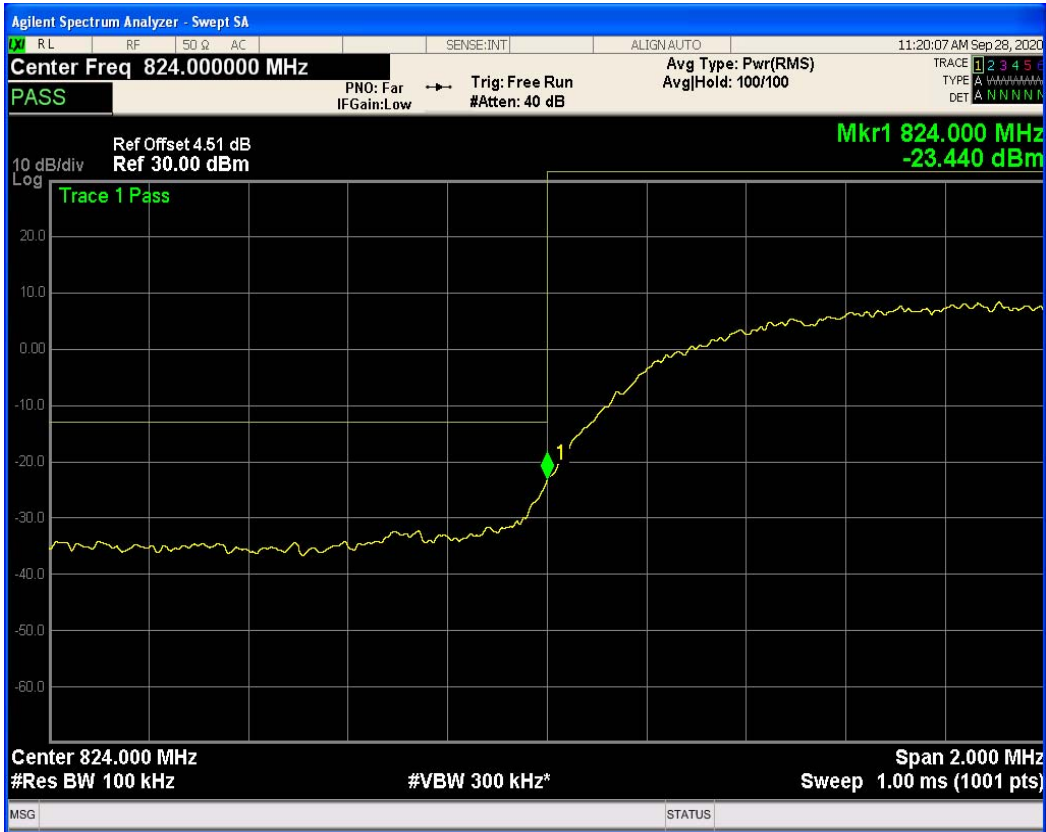

EGPRS1900 Channel=810

EGPRS1900 Channel=512

WCDMA Band2 Channel=9262

WCDMA Band2 Channel=9538

WCDMA Band4 Channel=1312

WCDMA Band4 Channel=1513

WCDMA Band5 Channel=4132

WCDMA Band5 Channel=4233

8.5 OUT-OF-BAND EMISSIONS

Band	Channel	Frequency (MHz)	Spur Freq (MHz)	Spur Level (dBm)	Limit (dBm)	Verdict
GSM850	128	824.2	3133.91	-31.19	-13	PASS
GSM850	189	836.4	7631.13	-31.81	-13	PASS
GSM850	251	848.8	1697.48	-31.61	-13	PASS
GSM1900	512	1850.2	19859.71	-24.80	-13	PASS
GSM1900	661	1880	19943.09	-23.99	-13	PASS
GSM1900	810	1909.8	19912.13	-24.62	-13	PASS
GPRS850	128	824.2	3157.84	-31.04	-13	PASS
GPRS850	189	836.4	3145.63	-31.58	-13	PASS
GPRS850	251	848.8	6863.19	-31.76	-13	PASS
GPRS1900	512	1850.2	19959.06	-24.46	-13	PASS
GPRS1900	661	1880	19911.63	-24.35	-13	PASS
GPRS1900	810	1909.8	19940.09	-23.95	-13	PASS
EGPRS850	128	824.2	3130.42	-30.46	-13	PASS
EGPRS850	189	836.4	3211.68	-30.97	-13	PASS
EGPRS850	251	848.8	3162.82	-31.68	-13	PASS
EGPRS1900	512	1850.2	19972.04	-25.13	-13	PASS
EGPRS1900	661	1880	17948.08	-24.68	-13	PASS
EGPRS1900	810	1909.8	19900.15	-24.61	-13	PASS
WCDMA Band2	9262	1852.4	17967.05	-24.00	-13	PASS
WCDMA Band2	9400	1880	19947.58	-23.78	-13	PASS
WCDMA Band2	9538	1907.6	18446.33	-24.66	-13	PASS
WCDMA Band4	1312	1712.4	17781.33	-25.34	-13	PASS
WCDMA Band4	1412	1732.4	19814.28	-25.28	-13	PASS
WCDMA Band4	1513	1752.6	19949.08	-25.38	-13	PASS
WCDMA Band5	4132	826.4	7088.01	-31.75	-13	PASS
WCDMA Band5	4182	836.4	7615.92	-31.66	-13	PASS
WCDMA Band5	4233	846.6	3156.84	-31.89	-13	PASS