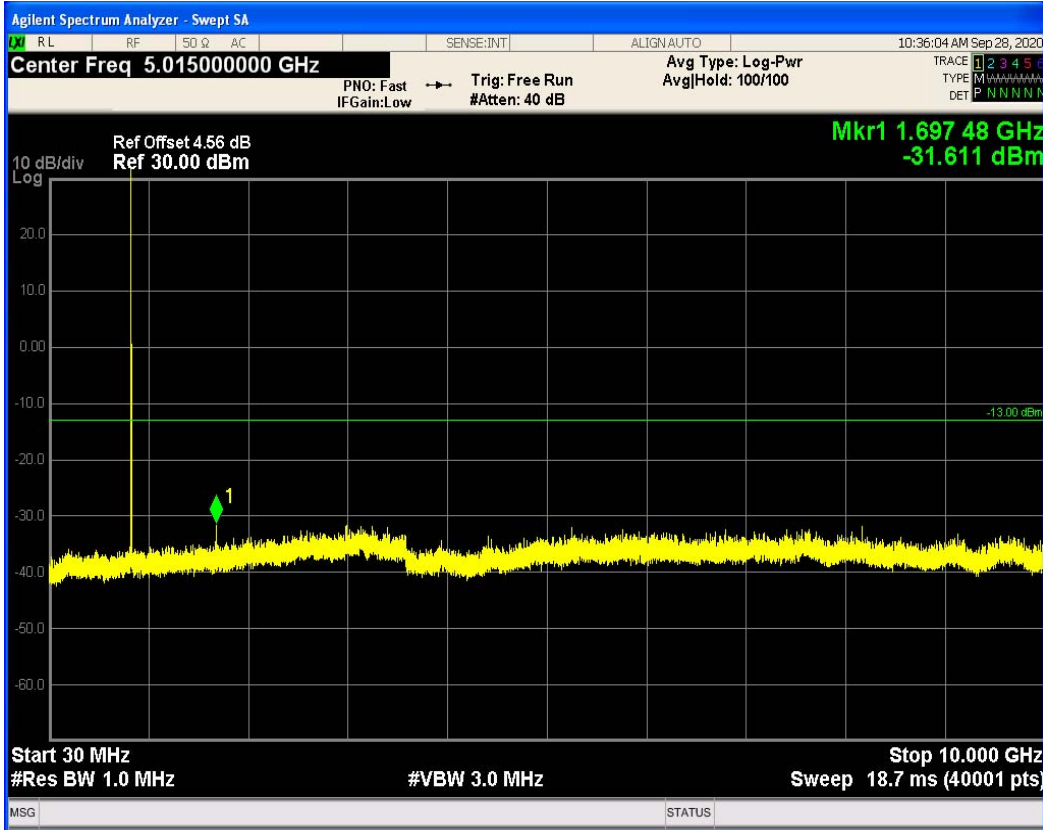

8.5 OUT-OF-BAND EMISSIONS

Band	Channel	Frequency (MHz)	Spur Freq (MHz)	Spur Level (dBm)	Limit (dBm)	Verdict
GSM850	128	824.2	3133.91	-31.19	-13	PASS
GSM850	189	836.4	7631.13	-31.81	-13	PASS
GSM850	251	848.8	1697.48	-31.61	-13	PASS
GSM1900	512	1850.2	19859.71	-24.80	-13	PASS
GSM1900	661	1880	19943.09	-23.99	-13	PASS
GSM1900	810	1909.8	19912.13	-24.62	-13	PASS
GPRS850	128	824.2	3157.84	-31.04	-13	PASS
GPRS850	189	836.4	3145.63	-31.58	-13	PASS
GPRS850	251	848.8	6863.19	-31.76	-13	PASS
GPRS1900	512	1850.2	19959.06	-24.46	-13	PASS
GPRS1900	661	1880	19911.63	-24.35	-13	PASS
GPRS1900	810	1909.8	19940.09	-23.95	-13	PASS
EGPRS850	128	824.2	3130.42	-30.46	-13	PASS
EGPRS850	189	836.4	3211.68	-30.97	-13	PASS
EGPRS850	251	848.8	3162.82	-31.68	-13	PASS
EGPRS1900	512	1850.2	19972.04	-25.13	-13	PASS
EGPRS1900	661	1880	17948.08	-24.68	-13	PASS
EGPRS1900	810	1909.8	19900.15	-24.61	-13	PASS
WCDMA Band2	9262	1852.4	17967.05	-24.00	-13	PASS
WCDMA Band2	9400	1880	19947.58	-23.78	-13	PASS
WCDMA Band2	9538	1907.6	18446.33	-24.66	-13	PASS
WCDMA Band4	1312	1712.4	17781.33	-25.34	-13	PASS
WCDMA Band4	1412	1732.4	19814.28	-25.28	-13	PASS
WCDMA Band4	1513	1752.6	19949.08	-25.38	-13	PASS
WCDMA Band5	4132	826.4	7088.01	-31.75	-13	PASS
WCDMA Band5	4182	836.4	7615.92	-31.66	-13	PASS
WCDMA Band5	4233	846.6	3156.84	-31.89	-13	PASS

GSM850 Channel=128

GSM850 Channel=189

GSM850 Channel=251

GSM1900 Channel=512

GSM1900 Channel=810

GSM1900 Channel=661

GPRS850 Channel=128

GPRS850 Channel=189