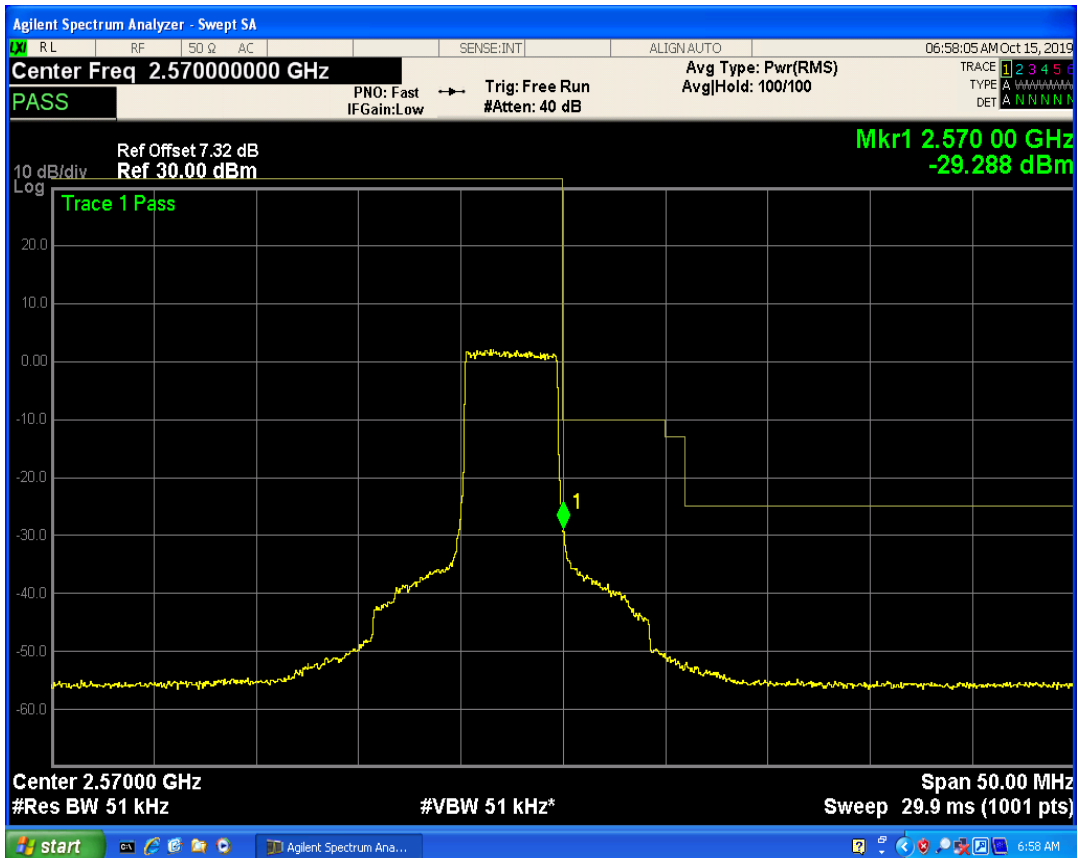

LTE Band5 QAM16 BW=10MHz Channel=20600 RB Size=1 Position=#Max

LTE Band7 QPSK BW=5MHz Channel=20775 RB Size=1 Position=#0

LTE Band7 QPSK BW=5MHz Channel=20775 RB Size=1 Position=#Max

LTE Band7 QPSK BW=5MHz Channel=20775 RB Size=25 Position=#0

LTE Band7 QAM16 BW=5MHz Channel=20775 RB Size=1 Position=#0

LTE Band7 QAM16 BW=5MHz Channel=20775 RB Size=1 Position=#Max

LTE Band7 QAM16 BW=5MHz Channel=20775 RB Size=25 Position=#0

LTE Band7 QPSK BW=5MHz Channel=21425 RB Size=1 Position=#0

LTE Band7 QPSK BW=5MHz Channel=21425 RB Size=1 Position=#Max

LTE Band7 QPSK BW=5MHz Channel=21425 RB Size=25 Position=#0

LTE Band7 QAM16 BW=5MHz Channel=21425 RB Size=1 Position=#Max

LTE Band7 QAM16 BW=5MHz Channel=21425 RB Size=1 Position=#0

LTE Band7 QAM16 BW=5MHz Channel=21425 RB Size=25 Position=#0

LTE Band7 QPSK BW=10MHz Channel=20800 RB Size=1 Position=#0

LTE Band7 QPSK BW=10MHz Channel=20800 RB Size=50 Position=#0

LTE Band7 QPSK BW=10MHz Channel=20800 RB Size=1 Position=#Max