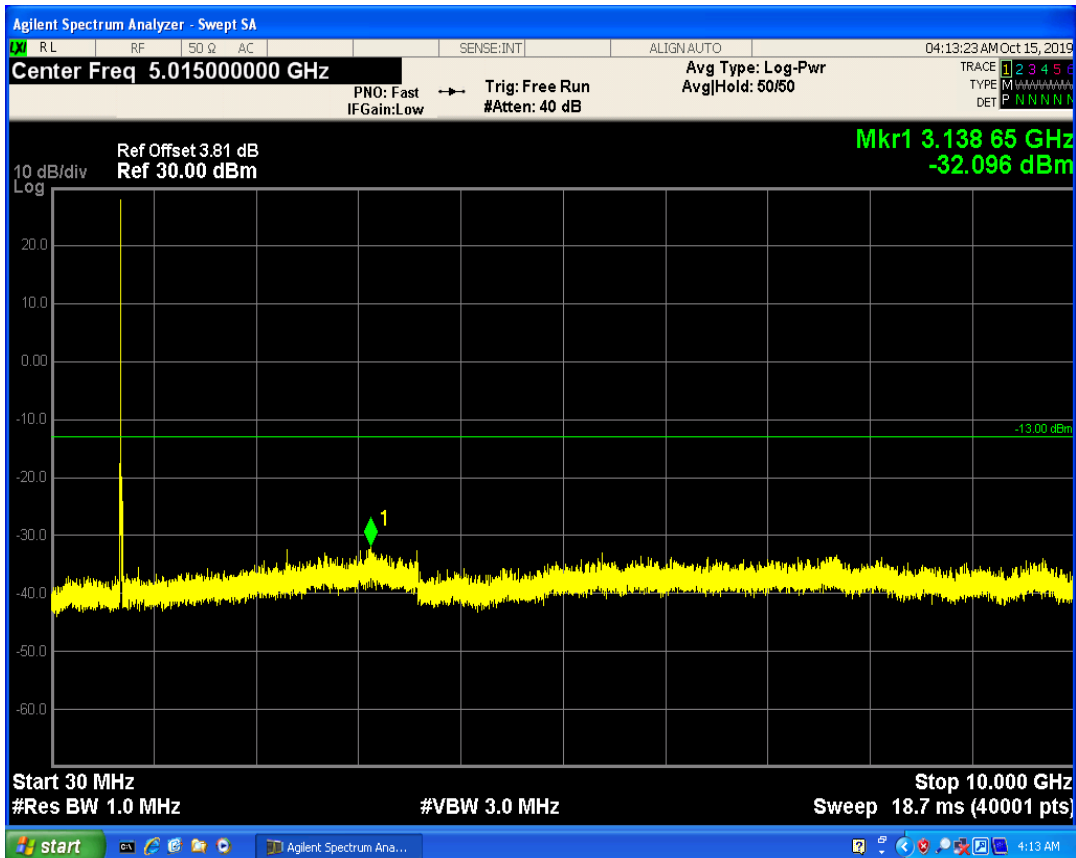

LTE Band12 QPSK BW=1.4MHz Channel=23017 RB Size=1 Position=#0

LTE Band12 QPSK BW=1.4MHz Channel=23095 RB Size=1 Position=#0

LTE Band12 QPSK BW=3MHz Channel=23025 RB Size=1 Position=#0

LTE Band12 QPSK BW=1.4MHz Channel=23173 RB Size=1 Position=#0

LTE Band12 QPSK BW=3MHz Channel=23095 RB Size=1 Position=#0

LTE Band12 QPSK BW=3MHz Channel=23165 RB Size=1 Position=#0

LTE Band12 QPSK BW=5MHz Channel=23095 RB Size=1 Position=#0

LTE Band12 QPSK BW=5MHz Channel=23035 RB Size=1 Position=#0

LTE Band12 QPSK BW=5MHz Channel=23155 RB Size=1 Position=#0

LTE Band12 QPSK BW=10MHz Channel=23060 RB Size=1 Position=#0

LTE Band17 QPSK BW=5MHz Channel=23755 RB Size=1 Position=#0

LTE Band17 QPSK BW=5MHz Channel=23790 RB Size=1 Position=#0