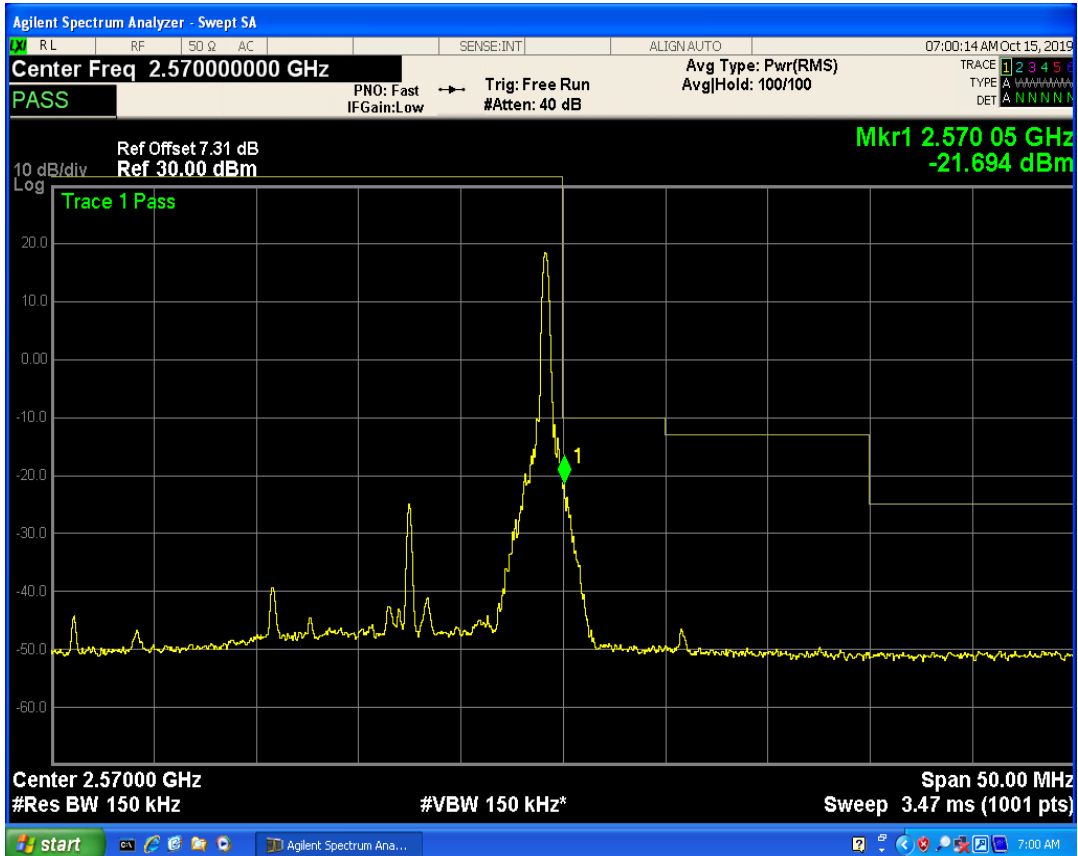

LTE Band7 QAM16 BW=15MHz Channel=20825 RB Size=1 Position=#0

LTE Band7 QAM16 BW=15MHz Channel=20825 RB Size=1 Position=#Max

LTE Band7 QAM16 BW=15MHz Channel=20825 RB Size=75 Position=#0

LTE Band7 QPSK BW=15MHz Channel=21375 RB Size=1 Position=#0

LTE Band7 QPSK BW=15MHz Channel=21375 RB Size=1 Position=#Max

LTE Band7 QPSK BW=15MHz Channel=21375 RB Size=75 Position=#0

LTE Band7 QAM16 BW=15MHz Channel=21375 RB Size=1 Position=#0

LTE Band7 QAM16 BW=15MHz Channel=21375 RB Size=1 Position=#Max

LTE Band7 QAM16 BW=15MHz Channel=21375 RB Size=75 Position=#0

LTE Band7 QPSK BW=20MHz Channel=20850 RB Size=1 Position=#0

LTE Band7 QPSK BW=20MHz Channel=20850 RB Size=1 Position=#Max

LTE Band7 QPSK BW=20MHz Channel=20850 RB Size=100 Position=#0