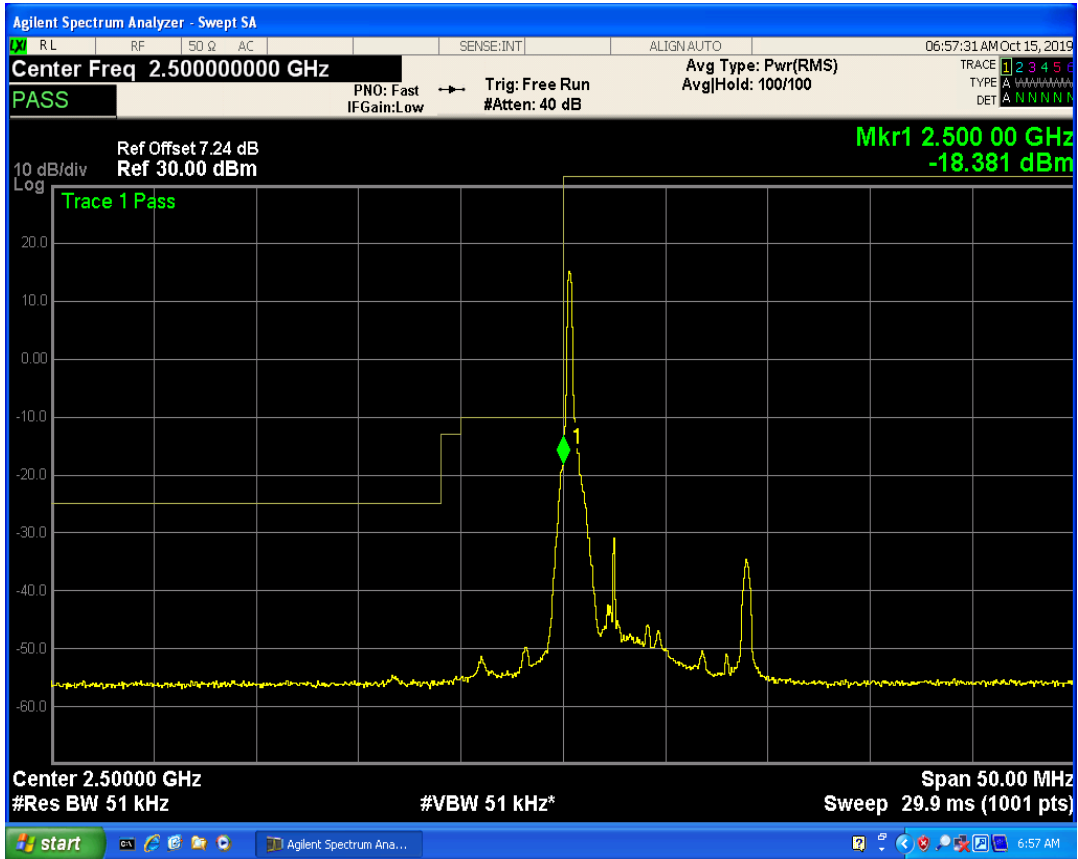

LTE Band5 QAM16 BW=10MHz Channel=20600 RB Size=1 Position=#Max

LTE Band7 QPSK BW=5MHz Channel=20775 RB Size=1 Position=#0

LTE Band7 QPSK BW=5MHz Channel=20775 RB Size=1 Position=#Max

LTE Band7 QPSK BW=5MHz Channel=20775 RB Size=25 Position=#0

LTE Band7 QAM16 BW=5MHz Channel=20775 RB Size=1 Position=#0

LTE Band7 QAM16 BW=5MHz Channel=20775 RB Size=1 Position=#Max

LTE Band7 QAM16 BW=5MHz Channel=20775 RB Size=25 Position=#0

LTE Band7 QPSK BW=5MHz Channel=21425 RB Size=1 Position=#0