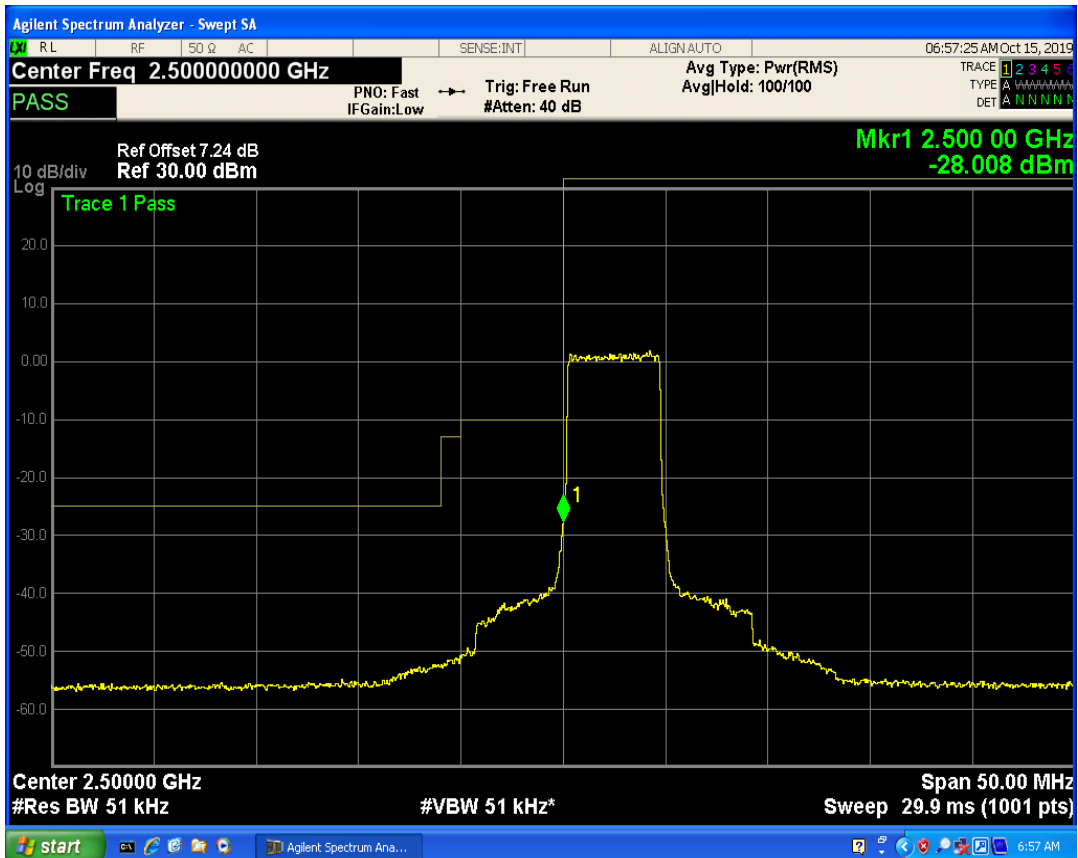

LTE Band5 QAM16 BW=10MHz Channel=20600 RB Size=1 Position=#Max

LTE Band7 QPSK BW=5MHz Channel=20775 RB Size=1 Position=#0

LTE Band7 QPSK BW=5MHz Channel=20775 RB Size=1 Position=#Max

LTE Band7 QPSK BW=5MHz Channel=20775 RB Size=25 Position=#0

LTE Band7 QAM16 BW=5MHz Channel=20775 RB Size=1 Position=#0

LTE Band7 QAM16 BW=5MHz Channel=20775 RB Size=1 Position=#Max

LTE Band7 QAM16 BW=5MHz Channel=20775 RB Size=25 Position=#0

LTE Band7 QPSK BW=5MHz Channel=21425 RB Size=1 Position=#0

LTE Band7 QPSK BW=5MHz Channel=21425 RB Size=1 Position=#Max

LTE Band7 QPSK BW=5MHz Channel=21425 RB Size=25 Position=#0

LTE Band7 QAM16 BW=5MHz Channel=21425 RB Size=1 Position=#Max

LTE Band7 QAM16 BW=5MHz Channel=21425 RB Size=1 Position=#0