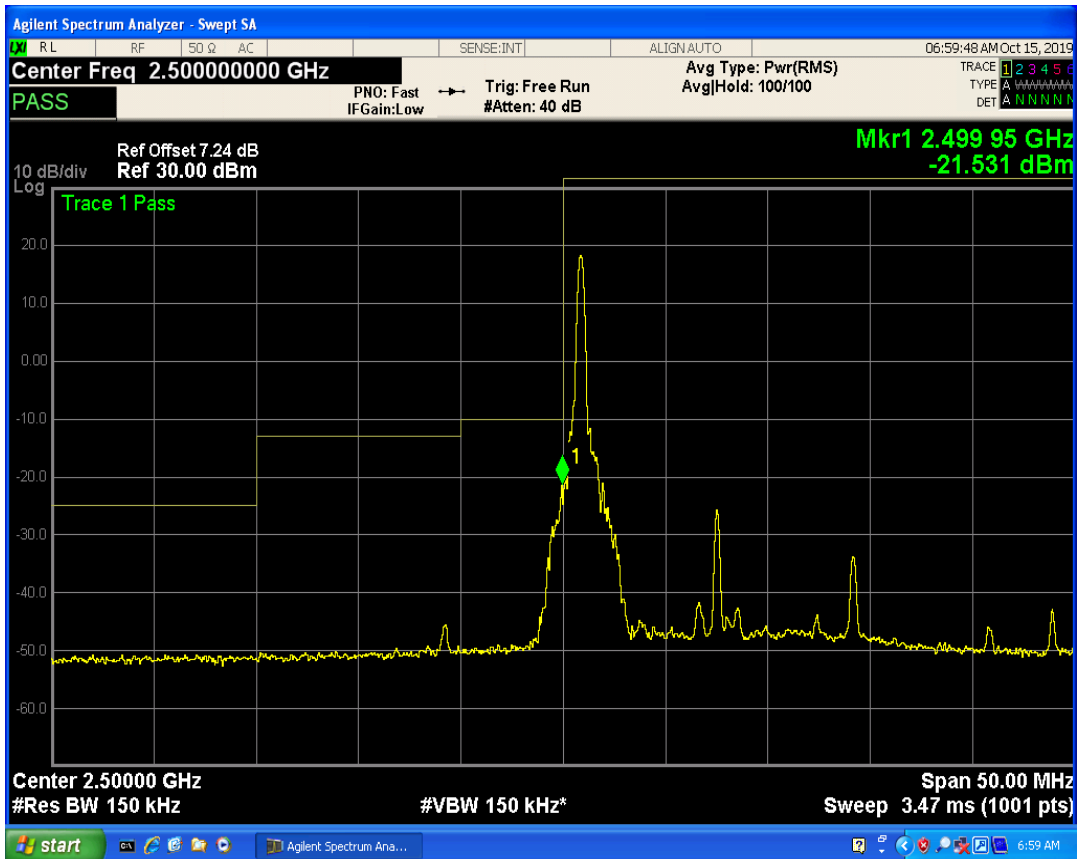

LTE Band7 QPSK BW=10MHz Channel=21400 RB Size=1 Position=#Max

LTE Band7 QPSK BW=10MHz Channel=21400 RB Size=50 Position=#0

LTE Band7 QAM16 BW=10MHz Channel=21400 RB Size=1 Position=#0

LTE Band7 QAM16 BW=10MHz Channel=21400 RB Size=1 Position=#Max

LTE Band7 QAM16 BW=10MHz Channel=21400 RB Size=50 Position=#0

LTE Band7 QPSK BW=15MHz Channel=20825 RB Size=1 Position=#0

LTE Band7 QPSK BW=15MHz Channel=20825 RB Size=75 Position=#0

LTE Band7 QPSK BW=15MHz Channel=20825 RB Size=1 Position=#Max

LTE Band7 QAM16 BW=15MHz Channel=20825 RB Size=1 Position=#0

LTE Band7 QAM16 BW=15MHz Channel=20825 RB Size=1 Position=#Max

LTE Band7 QAM16 BW=15MHz Channel=20825 RB Size=75 Position=#0

LTE Band7 QPSK BW=15MHz Channel=21375 RB Size=1 Position=#0