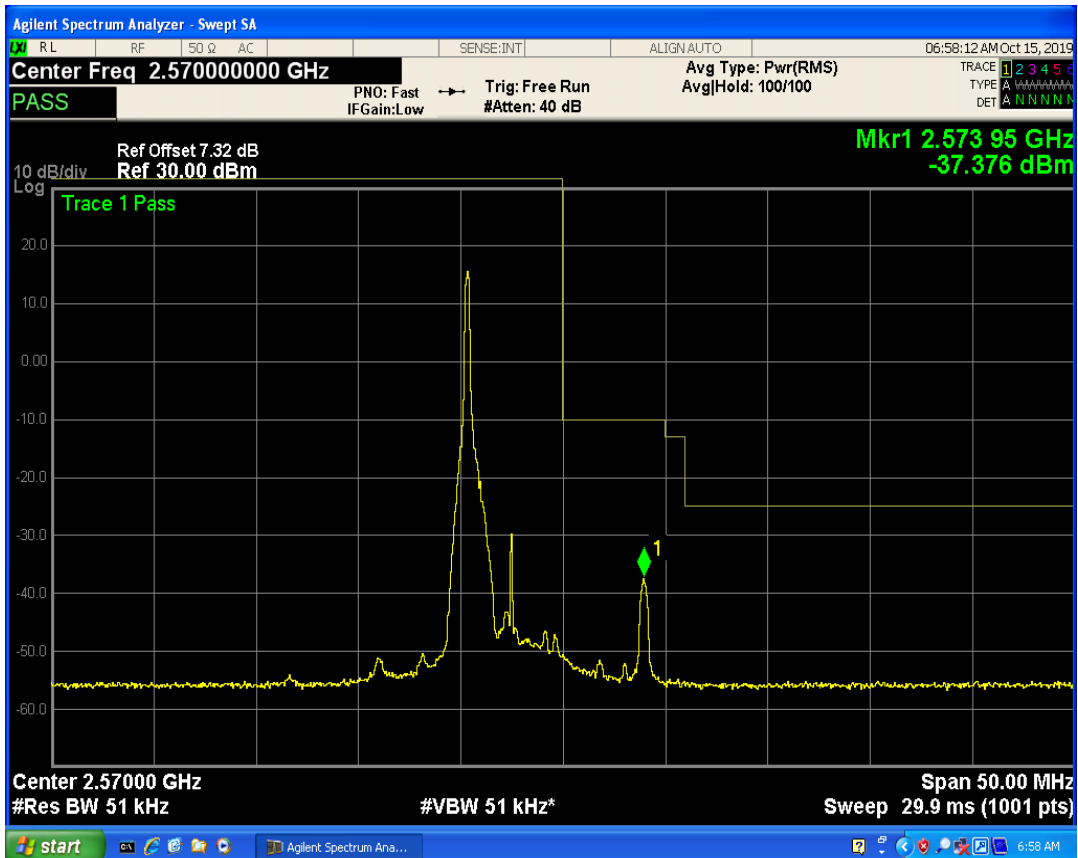

LTE Band7 QAM16 BW=5MHz Channel=20775 RB Size=1 Position=#0

LTE Band7 QAM16 BW=5MHz Channel=20775 RB Size=1 Position=#Max

LTE Band7 QAM16 BW=5MHz Channel=20775 RB Size=25 Position=#0

LTE Band7 QPSK BW=5MHz Channel=21425 RB Size=1 Position=#0

LTE Band7 QPSK BW=5MHz Channel=21425 RB Size=1 Position=#Max

LTE Band7 QPSK BW=5MHz Channel=21425 RB Size=25 Position=#0

LTE Band7 QAM16 BW=5MHz Channel=21425 RB Size=1 Position=#Max

LTE Band7 QAM16 BW=5MHz Channel=21425 RB Size=1 Position=#0

LTE Band7 QAM16 BW=5MHz Channel=21425 RB Size=25 Position=#0

LTE Band7 QPSK BW=10MHz Channel=20800 RB Size=1 Position=#0

LTE Band7 QPSK BW=10MHz Channel=20800 RB Size=50 Position=#0

LTE Band7 QPSK BW=10MHz Channel=20800 RB Size=1 Position=#Max

LTE Band7 QAM16 BW=10MHz Channel=20800 RB Size=1 Position=#0

LTE Band7 QAM16 BW=10MHz Channel=20800 RB Size=1 Position=#Max

LTE Band7 QAM16 BW=10MHz Channel=20800 RB Size=50 Position=#0

LTE Band7 QPSK BW=10MHz Channel=21400 RB Size=1 Position=#0