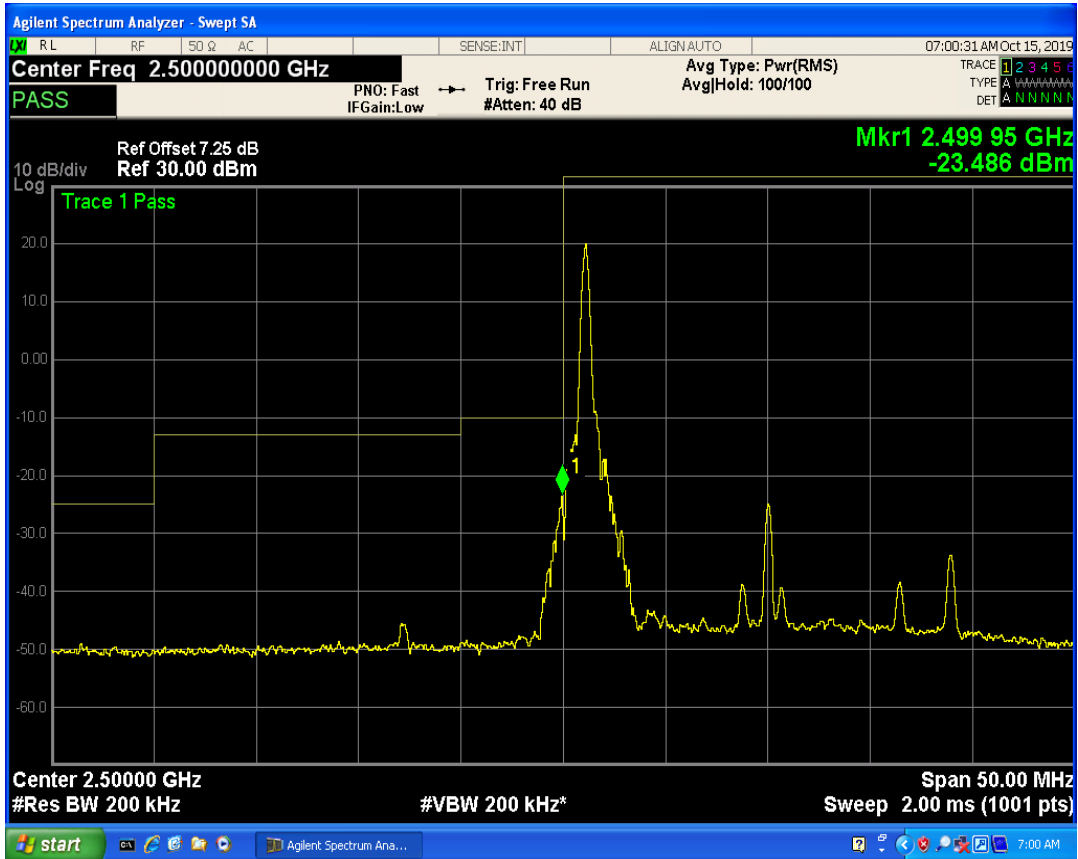

LTE Band7 QAM16 BW=15MHz Channel=20825 RB Size=1 Position=#0

LTE Band7 QAM16 BW=15MHz Channel=20825 RB Size=1 Position=#Max

LTE Band7 QAM16 BW=15MHz Channel=20825 RB Size=75 Position=#0

LTE Band7 QPSK BW=15MHz Channel=21375 RB Size=1 Position=#0

LTE Band7 QPSK BW=15MHz Channel=21375 RB Size=1 Position=#Max

LTE Band7 QPSK BW=15MHz Channel=21375 RB Size=75 Position=#0

LTE Band7 QAM16 BW=15MHz Channel=21375 RB Size=1 Position=#0

LTE Band7 QAM16 BW=15MHz Channel=21375 RB Size=1 Position=#Max

LTE Band7 QAM16 BW=15MHz Channel=21375 RB Size=75 Position=#0

LTE Band7 QPSK BW=20MHz Channel=20850 RB Size=1 Position=#0

LTE Band7 QPSK BW=20MHz Channel=20850 RB Size=1 Position=#Max

LTE Band7 QPSK BW=20MHz Channel=20850 RB Size=100 Position=#0