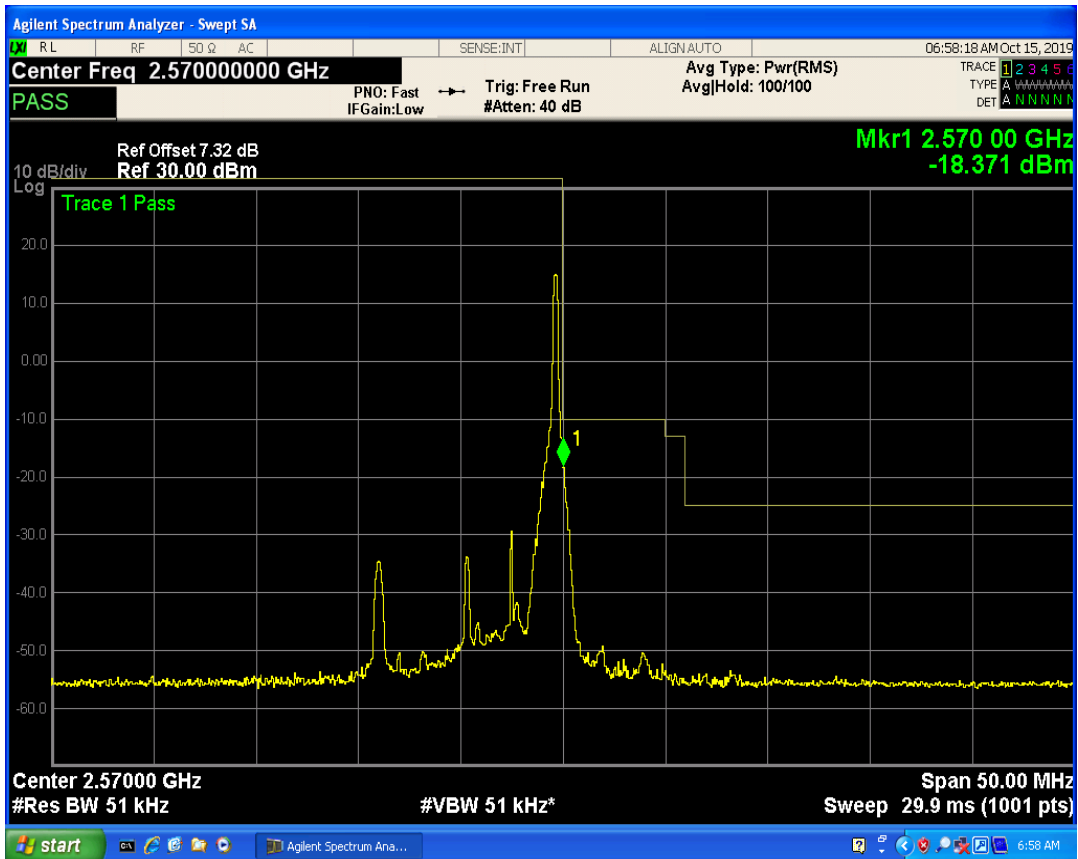

LTE Band5 QAM16 BW=10MHz Channel=20600 RB Size=1 Position=#Max

LTE Band7 QPSK BW=5MHz Channel=20775 RB Size=1 Position=#0

LTE Band7 QPSK BW=5MHz Channel=20775 RB Size=1 Position=#Max

LTE Band7 QPSK BW=5MHz Channel=20775 RB Size=25 Position=#0

LTE Band7 QAM16 BW=5MHz Channel=20775 RB Size=1 Position=#0

LTE Band7 QAM16 BW=5MHz Channel=20775 RB Size=1 Position=#Max

LTE Band7 QAM16 BW=5MHz Channel=20775 RB Size=25 Position=#0

LTE Band7 QPSK BW=5MHz Channel=21425 RB Size=1 Position=#0

LTE Band7 QPSK BW=5MHz Channel=21425 RB Size=1 Position=#Max

LTE Band7 QPSK BW=5MHz Channel=21425 RB Size=25 Position=#0

LTE Band7 QAM16 BW=5MHz Channel=21425 RB Size=1 Position=#Max

LTE Band7 QAM16 BW=5MHz Channel=21425 RB Size=1 Position=#0

LTE Band7 QAM16 BW=5MHz Channel=21425 RB Size=25 Position=#0

LTE Band7 QPSK BW=10MHz Channel=20800 RB Size=1 Position=#0

LTE Band7 QPSK BW=10MHz Channel=20800 RB Size=50 Position=#0

LTE Band7 QPSK BW=10MHz Channel=20800 RB Size=1 Position=#Max