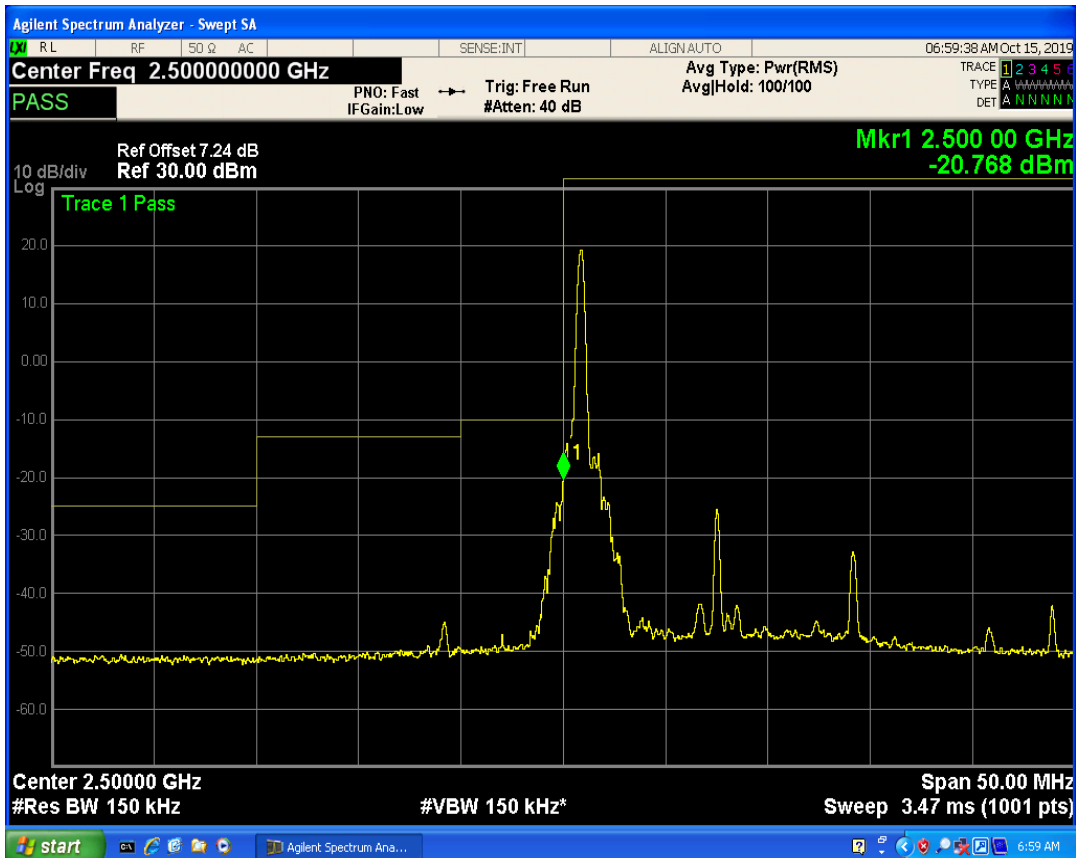

LTE Band7 QAM16 BW=10MHz Channel=20800 RB Size=1 Position=#0

LTE Band7 QAM16 BW=10MHz Channel=20800 RB Size=1 Position=#Max

LTE Band7 QAM16 BW=10MHz Channel=20800 RB Size=50 Position=#0

LTE Band7 QPSK BW=10MHz Channel=21400 RB Size=1 Position=#0

LTE Band7 QPSK BW=10MHz Channel=21400 RB Size=1 Position=#Max

LTE Band7 QPSK BW=10MHz Channel=21400 RB Size=50 Position=#0

LTE Band7 QAM16 BW=10MHz Channel=21400 RB Size=1 Position=#0

LTE Band7 QAM16 BW=10MHz Channel=21400 RB Size=1 Position=#Max

LTE Band7 QAM16 BW=10MHz Channel=21400 RB Size=50 Position=#0

LTE Band7 QPSK BW=15MHz Channel=20825 RB Size=1 Position=#0

LTE Band7 QPSK BW=15MHz Channel=20825 RB Size=75 Position=#0

LTE Band7 QPSK BW=15MHz Channel=20825 RB Size=1 Position=#Max