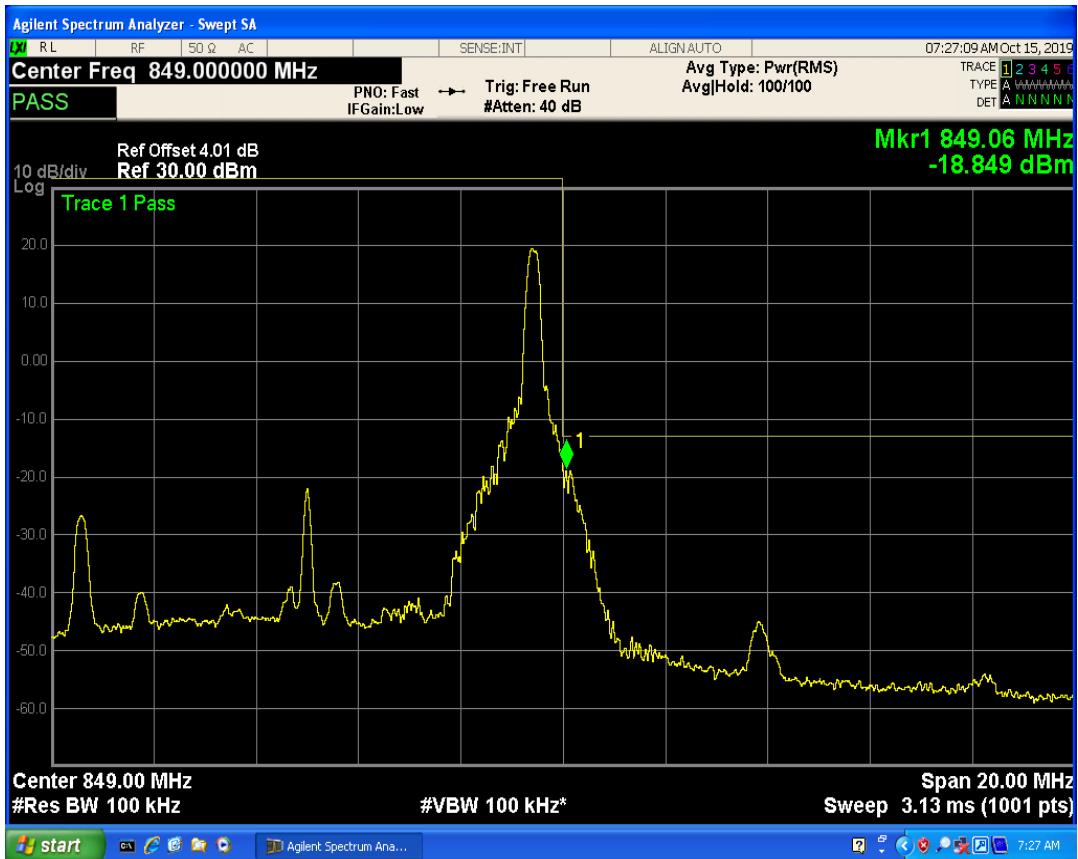

LTE Band5 QAM16 BW=10MHz Channel=20600 RB Size=1 Position=#Max

LTE Band7 QPSK BW=5MHz Channel=20775 RB Size=1 Position=#0

LTE Band7 QPSK BW=5MHz Channel=20775 RB Size=1 Position=#Max

LTE Band7 QPSK BW=5MHz Channel=20775 RB Size=25 Position=#0

LTE Band7 QAM16 BW=5MHz Channel=20775 RB Size=1 Position=#0

LTE Band7 QAM16 BW=5MHz Channel=20775 RB Size=1 Position=#Max

LTE Band7 QAM16 BW=5MHz Channel=20775 RB Size=25 Position=#0

LTE Band7 QPSK BW=5MHz Channel=21425 RB Size=1 Position=#0