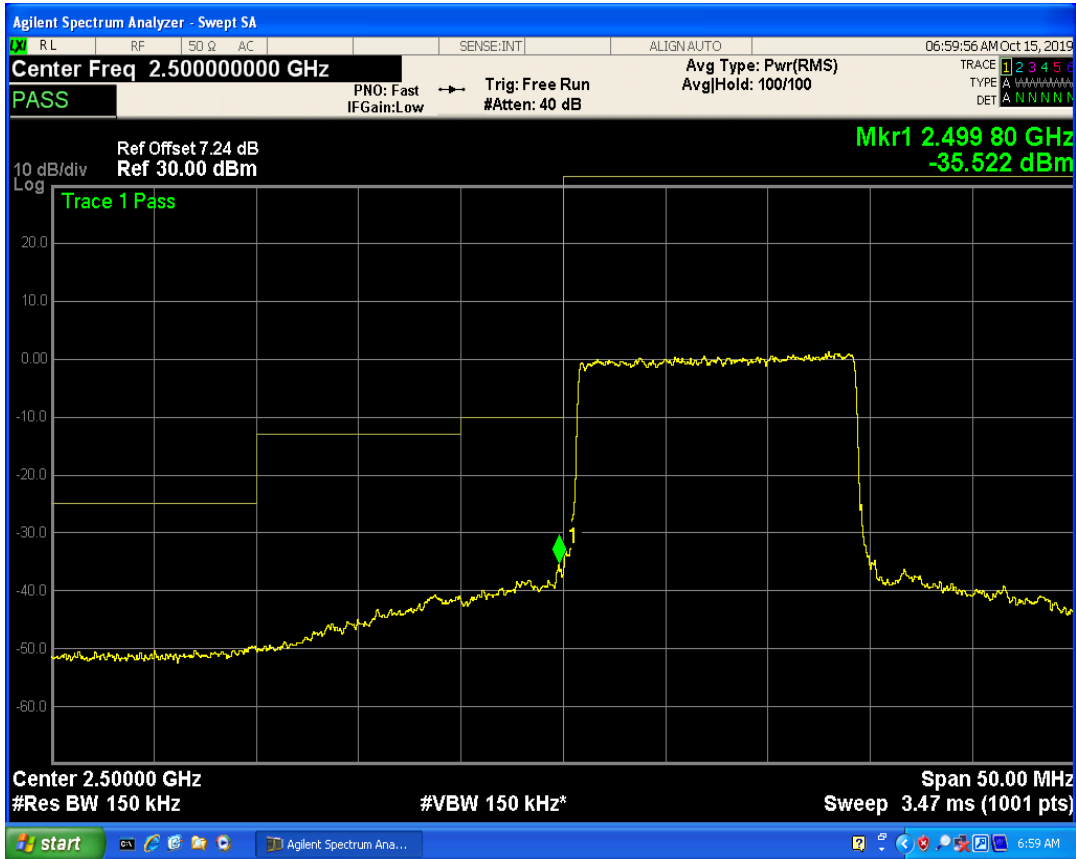

LTE Band7 QPSK BW=10MHz Channel=21400 RB Size=1 Position=#Max

LTE Band7 QPSK BW=10MHz Channel=21400 RB Size=50 Position=#0

LTE Band7 QAM16 BW=10MHz Channel=21400 RB Size=1 Position=#0

LTE Band7 QAM16 BW=10MHz Channel=21400 RB Size=1 Position=#Max

LTE Band7 QAM16 BW=10MHz Channel=21400 RB Size=50 Position=#0

LTE Band7 QPSK BW=15MHz Channel=20825 RB Size=1 Position=#0

LTE Band7 QPSK BW=15MHz Channel=20825 RB Size=75 Position=#0

LTE Band7 QPSK BW=15MHz Channel=20825 RB Size=1 Position=#Max

LTE Band7 QAM16 BW=15MHz Channel=20825 RB Size=1 Position=#0

LTE Band7 QAM16 BW=15MHz Channel=20825 RB Size=1 Position=#Max

LTE Band7 QAM16 BW=15MHz Channel=20825 RB Size=75 Position=#0

LTE Band7 QPSK BW=15MHz Channel=21375 RB Size=1 Position=#0

LTE Band7 QPSK BW=15MHz Channel=21375 RB Size=1 Position=#Max

LTE Band7 QPSK BW=15MHz Channel=21375 RB Size=75 Position=#0

LTE Band7 QAM16 BW=15MHz Channel=21375 RB Size=1 Position=#0

LTE Band7 QAM16 BW=15MHz Channel=21375 RB Size=1 Position=#Max