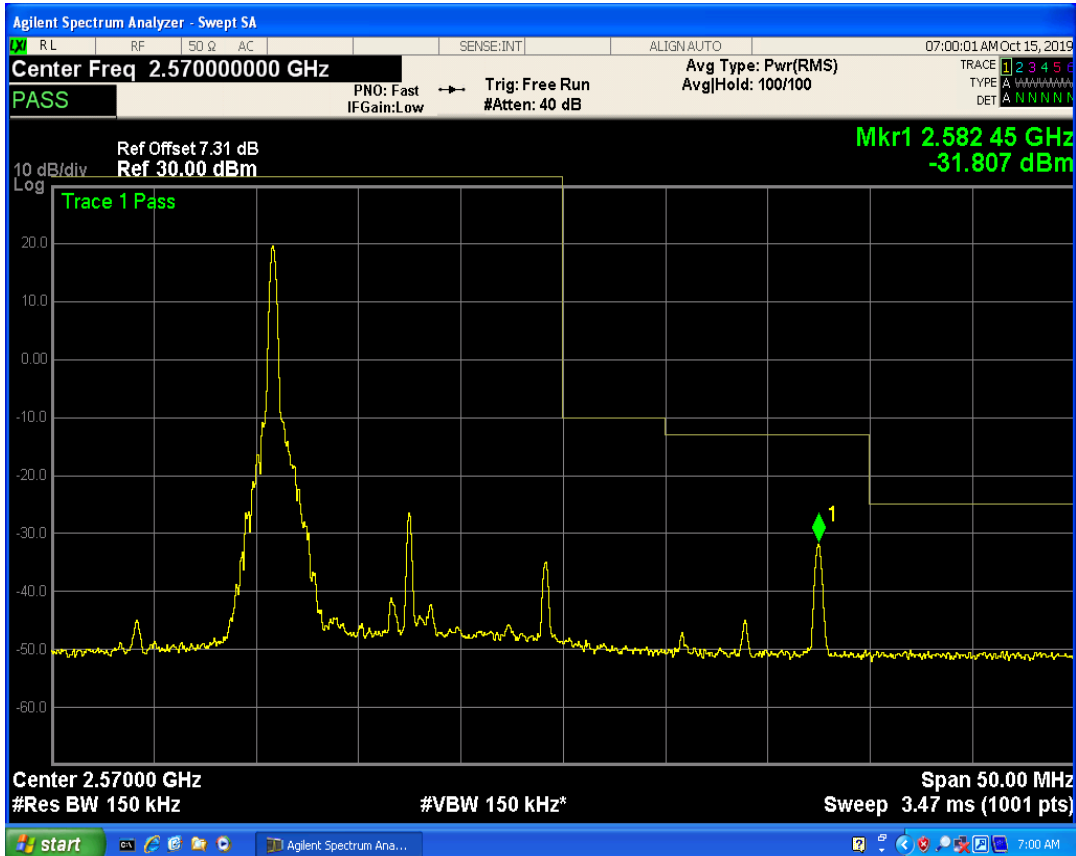

LTE Band7 QAM16 BW=10MHz Channel=21400 RB Size=50 Position=#0

LTE Band7 QPSK BW=15MHz Channel=20825 RB Size=1 Position=#0

LTE Band7 QPSK BW=15MHz Channel=20825 RB Size=75 Position=#0

LTE Band7 QPSK BW=15MHz Channel=20825 RB Size=1 Position=#Max

LTE Band7 QAM16 BW=15MHz Channel=20825 RB Size=1 Position=#0

LTE Band7 QAM16 BW=15MHz Channel=20825 RB Size=1 Position=#Max

LTE Band7 QAM16 BW=15MHz Channel=20825 RB Size=75 Position=#0

LTE Band7 QPSK BW=15MHz Channel=21375 RB Size=1 Position=#0

LTE Band7 QPSK BW=15MHz Channel=21375 RB Size=1 Position=#Max

LTE Band7 QPSK BW=15MHz Channel=21375 RB Size=75 Position=#0

LTE Band7 QAM16 BW=15MHz Channel=21375 RB Size=1 Position=#0

LTE Band7 QAM16 BW=15MHz Channel=21375 RB Size=1 Position=#Max