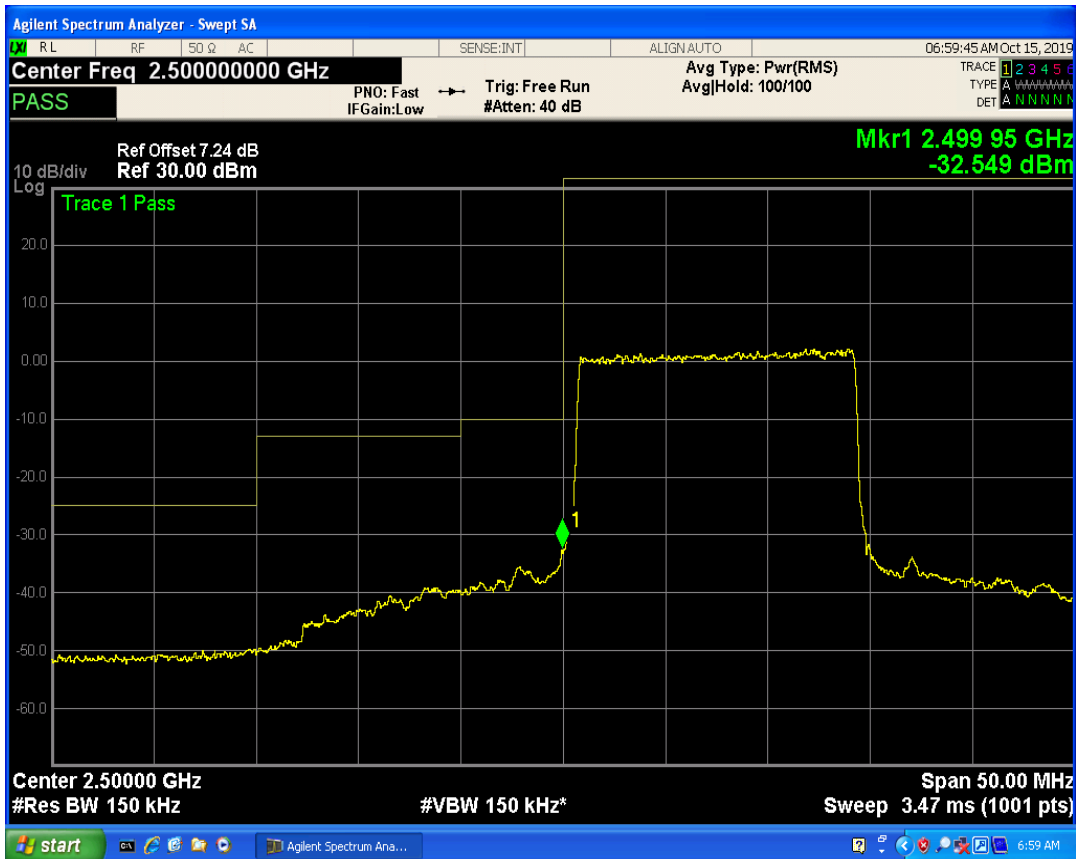

LTE Band7 QAM16 BW=10MHz Channel=20800 RB Size=1 Position=#0

LTE Band7 QAM16 BW=10MHz Channel=20800 RB Size=1 Position=#Max

LTE Band7 QAM16 BW=10MHz Channel=20800 RB Size=50 Position=#0

LTE Band7 QPSK BW=10MHz Channel=21400 RB Size=1 Position=#0

LTE Band7 QPSK BW=10MHz Channel=21400 RB Size=1 Position=#Max

LTE Band7 QPSK BW=10MHz Channel=21400 RB Size=50 Position=#0

LTE Band7 QAM16 BW=10MHz Channel=21400 RB Size=1 Position=#0

LTE Band7 QAM16 BW=10MHz Channel=21400 RB Size=1 Position=#Max

LTE Band7 QAM16 BW=10MHz Channel=21400 RB Size=50 Position=#0

LTE Band7 QPSK BW=15MHz Channel=20825 RB Size=1 Position=#0

LTE Band7 QPSK BW=15MHz Channel=20825 RB Size=75 Position=#0

LTE Band7 QPSK BW=15MHz Channel=20825 RB Size=1 Position=#Max

LTE Band7 QAM16 BW=15MHz Channel=20825 RB Size=1 Position=#0

LTE Band7 QAM16 BW=15MHz Channel=20825 RB Size=1 Position=#Max

LTE Band7 QAM16 BW=15MHz Channel=20825 RB Size=75 Position=#0

LTE Band7 QPSK BW=15MHz Channel=21375 RB Size=1 Position=#0