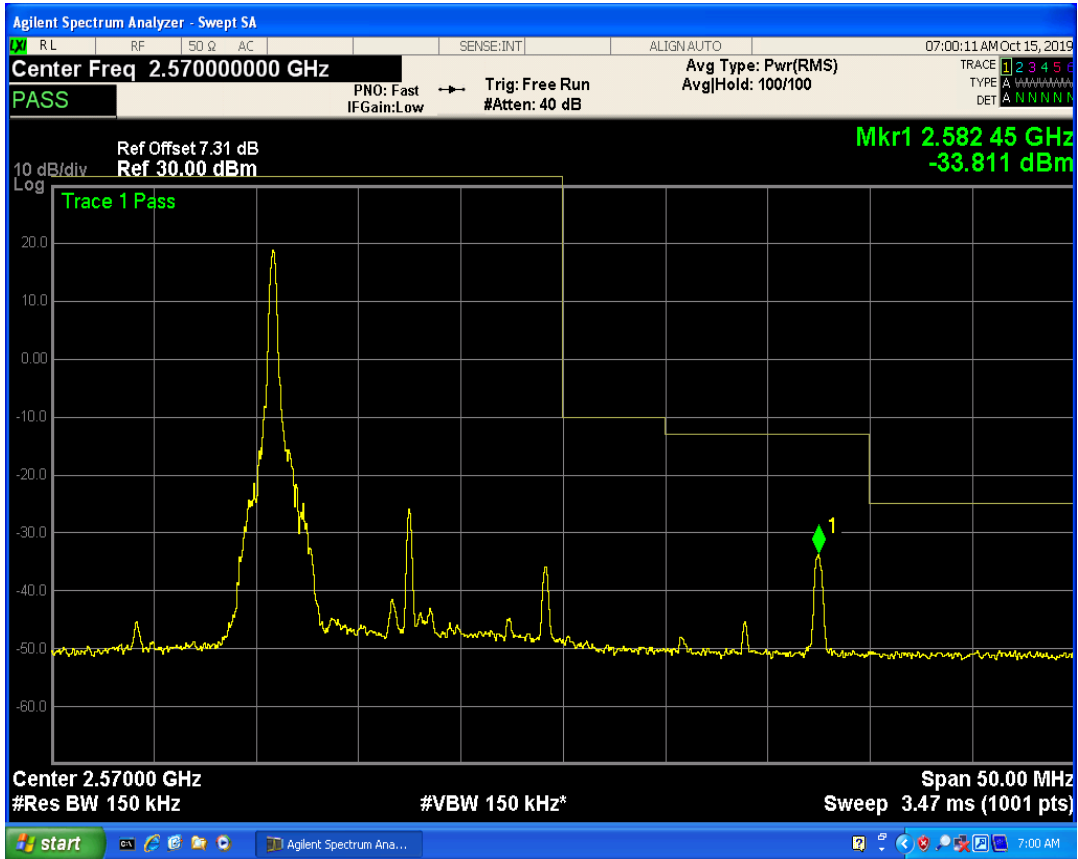

LTE Band7 QAM16 BW=10MHz Channel=21400 RB Size=50 Position=#0

LTE Band7 QPSK BW=15MHz Channel=20825 RB Size=1 Position=#0

LTE Band7 QPSK BW=15MHz Channel=20825 RB Size=75 Position=#0

LTE Band7 QPSK BW=15MHz Channel=20825 RB Size=1 Position=#Max

LTE Band7 QAM16 BW=15MHz Channel=20825 RB Size=1 Position=#0

LTE Band7 QAM16 BW=15MHz Channel=20825 RB Size=1 Position=#Max

LTE Band7 QAM16 BW=15MHz Channel=20825 RB Size=75 Position=#0

LTE Band7 QPSK BW=15MHz Channel=21375 RB Size=1 Position=#0

LTE Band7 QPSK BW=15MHz Channel=21375 RB Size=1 Position=#Max

LTE Band7 QPSK BW=15MHz Channel=21375 RB Size=75 Position=#0

LTE Band7 QAM16 BW=15MHz Channel=21375 RB Size=1 Position=#0

LTE Band7 QAM16 BW=15MHz Channel=21375 RB Size=1 Position=#Max