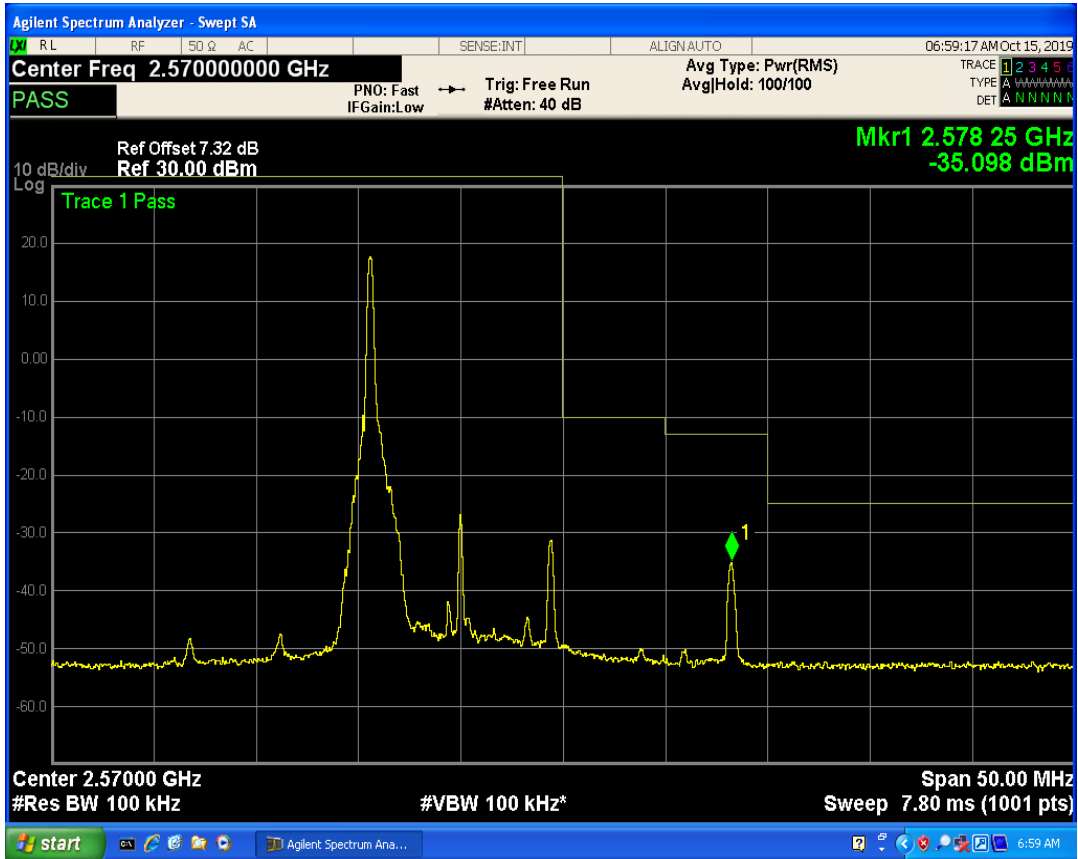

LTE Band7 QAM16 BW=5MHz Channel=21425 RB Size=25 Position=#0

LTE Band7 QPSK BW=10MHz Channel=20800 RB Size=1 Position=#0

LTE Band7 QPSK BW=10MHz Channel=20800 RB Size=50 Position=#0

LTE Band7 QPSK BW=10MHz Channel=20800 RB Size=1 Position=#Max

LTE Band7 QAM16 BW=10MHz Channel=20800 RB Size=1 Position=#0

LTE Band7 QAM16 BW=10MHz Channel=20800 RB Size=1 Position=#Max

LTE Band7 QAM16 BW=10MHz Channel=20800 RB Size=50 Position=#0

LTE Band7 QPSK BW=10MHz Channel=21400 RB Size=1 Position=#0

LTE Band7 QPSK BW=10MHz Channel=21400 RB Size=1 Position=#Max

LTE Band7 QPSK BW=10MHz Channel=21400 RB Size=50 Position=#0

LTE Band7 QAM16 BW=10MHz Channel=21400 RB Size=1 Position=#0

LTE Band7 QAM16 BW=10MHz Channel=21400 RB Size=1 Position=#Max