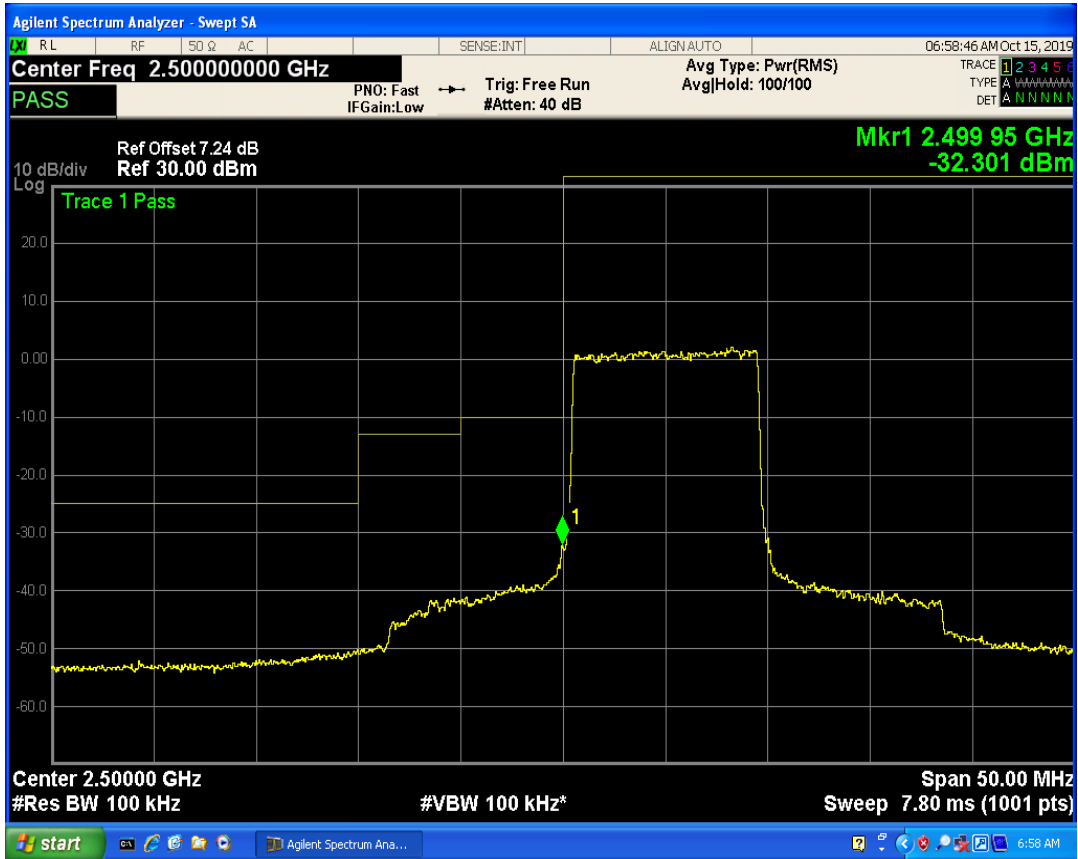

LTE Band7 QAM16 BW=5MHz Channel=20775 RB Size=1 Position=#0

LTE Band7 QAM16 BW=5MHz Channel=20775 RB Size=1 Position=#Max

LTE Band7 QAM16 BW=5MHz Channel=20775 RB Size=25 Position=#0

LTE Band7 QPSK BW=5MHz Channel=21425 RB Size=1 Position=#0

LTE Band7 QPSK BW=5MHz Channel=21425 RB Size=1 Position=#Max

LTE Band7 QPSK BW=5MHz Channel=21425 RB Size=25 Position=#0

LTE Band7 QAM16 BW=5MHz Channel=21425 RB Size=1 Position=#Max

LTE Band7 QAM16 BW=5MHz Channel=21425 RB Size=1 Position=#0

LTE Band7 QAM16 BW=5MHz Channel=21425 RB Size=25 Position=#0

LTE Band7 QPSK BW=10MHz Channel=20800 RB Size=1 Position=#0

LTE Band7 QPSK BW=10MHz Channel=20800 RB Size=50 Position=#0

LTE Band7 QPSK BW=10MHz Channel=20800 RB Size=1 Position=#Max

LTE Band7 QAM16 BW=10MHz Channel=20800 RB Size=1 Position=#0

LTE Band7 QAM16 BW=10MHz Channel=20800 RB Size=1 Position=#Max

LTE Band7 QAM16 BW=10MHz Channel=20800 RB Size=50 Position=#0

LTE Band7 QPSK BW=10MHz Channel=21400 RB Size=1 Position=#0