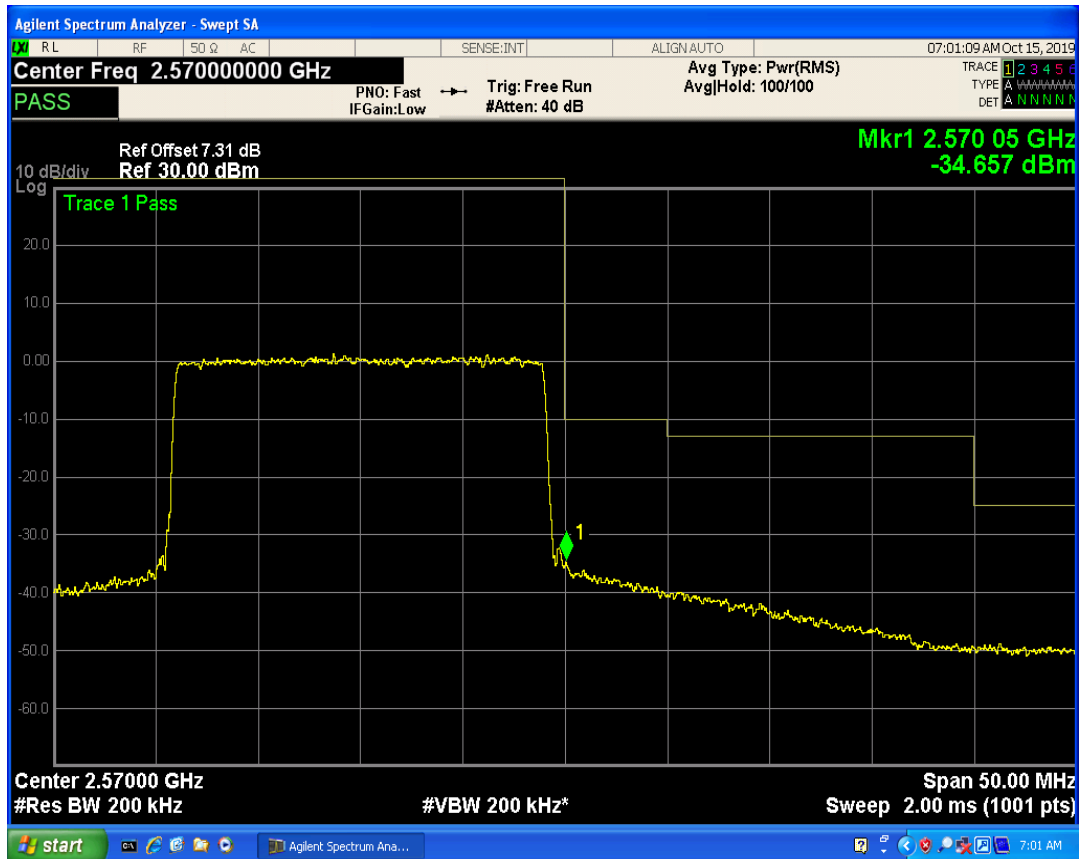

LTE Band7 QAM16 BW=20MHz Channel=21350 RB Size=100 Position=#0

5 Out-of-band emissions

Band	Bandwidth (MHz)	UL Channel	RB Size	RB Position	Modulation	Spur Freq (MHz)	Spur Level (dBm)	Limit (dBm)	Verdict
LTE Band12	1.4	23017	1	#0	QPSK	3066.86	-32.94	-13	PASS
LTE Band12	1.4	23095	1	#0	QPSK	7624.15	-32.58	-13	PASS
LTE Band12	1.4	23173	1	#0	QPSK	721.92	-20.00	-13	PASS
LTE Band12	3	23025	1	#0	QPSK	3264.02	-32.77	-13	PASS
LTE Band12	3	23095	1	#0	QPSK	3113.72	-32.40	-13	PASS
LTE Band12	3	23165	1	#0	QPSK	3165.07	-32.02	-13	PASS
LTE Band12	5	23035	1	#0	QPSK	3175.54	-32.38	-13	PASS
LTE Band12	5	23095	1	#0	QPSK	3188.50	-32.46	-13	PASS
LTE Band12	5	23155	1	#0	QPSK	3003.30	-32.15	-13	PASS
LTE Band12	10	23060	1	#0	QPSK	3138.65	-32.09	-13	PASS
LTE Band12	10	23095	1	#0	QPSK	3151.86	-31.93	-13	PASS
LTE Band12	10	23130	1	#0	QPSK	3132.17	-31.72	-13	PASS
LTE Band17	5	23755	1	#0	QPSK	3188.00	-32.27	-13	PASS
LTE Band17	5	23790	1	#0	QPSK	2645.38	-32.14	-13	PASS
LTE Band17	5	23825	1	#0	QPSK	3243.58	-31.42	-13	PASS
LTE Band17	10	23780	1	#0	QPSK	7550.87	-32.32	-13	PASS
LTE Band17	10	23790	1	#0	QPSK	7656.30	-32.68	-13	PASS
LTE Band17	10	23800	1	#0	QPSK	3043.43	-32.69	-13	PASS
LTE Band2	1.4	18607	1	#0	QPSK	19577.14	-25.98	-13	PASS
LTE Band2	1.4	18900	1	#0	QPSK	17744.89	-25.09	-13	PASS
LTE Band2	1.4	19193	1	#0	QPSK	19988.02	-26.15	-13	PASS
LTE Band2	3	18615	1	#0	QPSK	19894.66	-25.55	-13	PASS
LTE Band2	3	18900	1	#0	QPSK	18526.21	-25.79	-13	PASS
LTE Band2	3	19185	1	#0	QPSK	18505.74	-26.14	-13	PASS
LTE Band2	5	18625	1	#0	QPSK	19924.61	-25.60	-13	PASS
LTE Band2	5	18900	1	#0	QPSK	19795.81	-26.35	-13	PASS
LTE Band2	5	19175	1	#0	QPSK	19025.46	-25.55	-13	PASS
LTE Band2	10	18650	1	#0	QPSK	19911.63	-24.95	-13	PASS
LTE Band2	10	18900	1	#0	QPSK	19940.09	-25.84	-13	PASS
LTE Band2	10	19150	1	#0	QPSK	19945.08	-25.37	-13	PASS
LTE Band2	15	18675	1	#0	QPSK	17057.92	-26.11	-13	PASS
LTE Band2	15	18900	1	#0	QPSK	19508.74	-25.90	-13	PASS
LTE Band2	15	19125	1	#0	QPSK	19681.98	-25.10	-13	PASS
LTE Band2	20	18700	1	#0	QPSK	19786.82	-25.95	-13	PASS
LTE Band2	20	18900	1	#0	QPSK	18432.85	-25.72	-13	PASS
LTE Band2	20	19100	1	#0	QPSK	19934.60	-25.93	-13	PASS
LTE Band4	1.4	19957	1	#0	QPSK	19649.03	-26.09	-13	PASS
LTE Band4	1.4	20175	1	#0	QPSK	17879.69	-26.21	-13	PASS
LTE Band4	1.4	20393	1	#0	QPSK	19964.05	-26.24	-13	PASS
LTE Band4	3	19965	1	#0	QPSK	19922.12	-25.91	-13	PASS