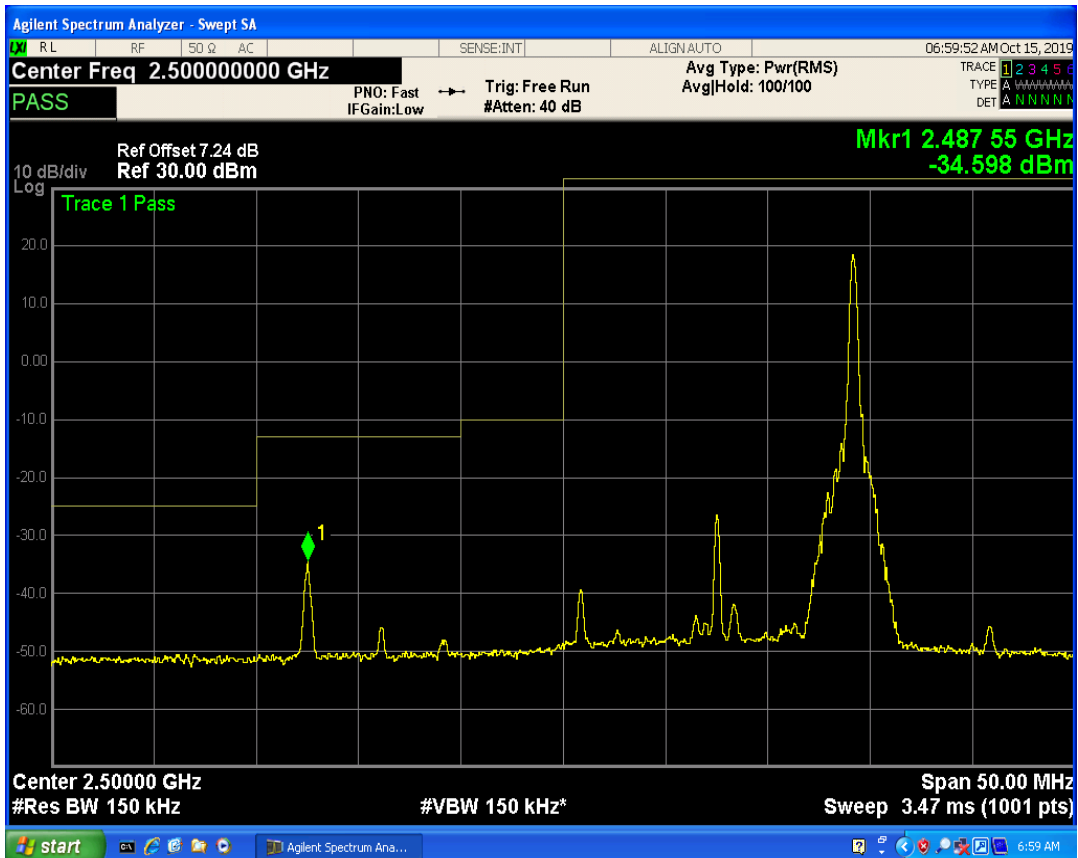

LTE Band7 QPSK BW=10MHz Channel=21400 RB Size=1 Position=#Max

LTE Band7 QPSK BW=10MHz Channel=21400 RB Size=50 Position=#0

LTE Band7 QAM16 BW=10MHz Channel=21400 RB Size=1 Position=#0

LTE Band7 QAM16 BW=10MHz Channel=21400 RB Size=1 Position=#Max

LTE Band7 QAM16 BW=10MHz Channel=21400 RB Size=50 Position=#0

LTE Band7 QPSK BW=15MHz Channel=20825 RB Size=1 Position=#0

LTE Band7 QPSK BW=15MHz Channel=20825 RB Size=75 Position=#0

LTE Band7 QPSK BW=15MHz Channel=20825 RB Size=1 Position=#Max

LTE Band7 QAM16 BW=15MHz Channel=20825 RB Size=1 Position=#0

LTE Band7 QAM16 BW=15MHz Channel=20825 RB Size=1 Position=#Max

LTE Band7 QAM16 BW=15MHz Channel=20825 RB Size=75 Position=#0

LTE Band7 QPSK BW=15MHz Channel=21375 RB Size=1 Position=#0