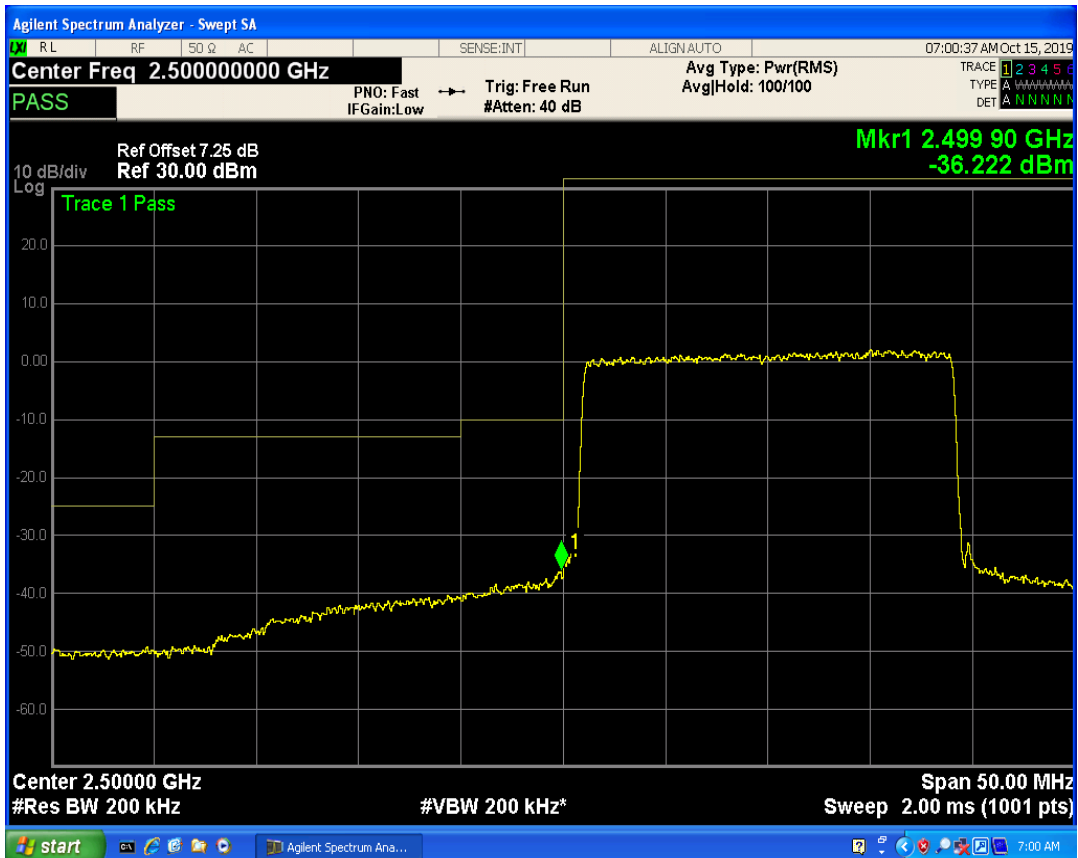

LTE Band7 QPSK BW=15MHz Channel=21375 RB Size=1 Position=#Max

LTE Band7 QPSK BW=15MHz Channel=21375 RB Size=75 Position=#0

LTE Band7 QAM16 BW=15MHz Channel=21375 RB Size=1 Position=#0

LTE Band7 QAM16 BW=15MHz Channel=21375 RB Size=1 Position=#Max

LTE Band7 QAM16 BW=15MHz Channel=21375 RB Size=75 Position=#0

LTE Band7 QPSK BW=20MHz Channel=20850 RB Size=1 Position=#0

LTE Band7 QPSK BW=20MHz Channel=20850 RB Size=1 Position=#Max

LTE Band7 QPSK BW=20MHz Channel=20850 RB Size=100 Position=#0

LTE Band7 QAM16 BW=20MHz Channel=20850 RB Size=1 Position=#0

LTE Band7 QAM16 BW=20MHz Channel=20850 RB Size=100 Position=#0

LTE Band7 QAM16 BW=20MHz Channel=20850 RB Size=1 Position=#Max

LTE Band7 QPSK BW=20MHz Channel=21350 RB Size=1 Position=#0

LTE Band7 QPSK BW=20MHz Channel=21350 RB Size=1 Position=#Max

LTE Band7 QAM16 BW=20MHz Channel=21350 RB Size=1 Position=#0

LTE Band7 QPSK BW=20MHz Channel=21350 RB Size=100 Position=#0

LTE Band7 QAM16 BW=20MHz Channel=21350 RB Size=1 Position=#Max