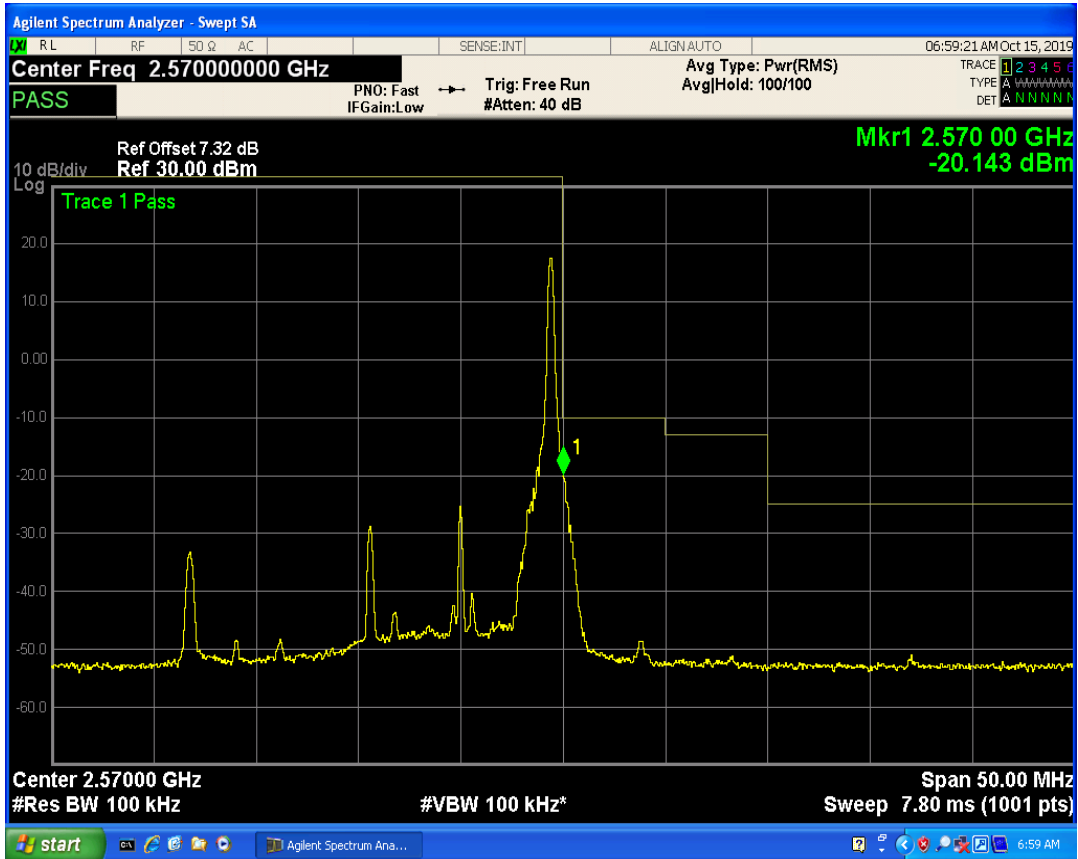

LTE Band7 QAM16 BW=10MHz Channel=20800 RB Size=1 Position=#0

LTE Band7 QAM16 BW=10MHz Channel=20800 RB Size=1 Position=#Max

LTE Band7 QAM16 BW=10MHz Channel=20800 RB Size=50 Position=#0

LTE Band7 QPSK BW=10MHz Channel=21400 RB Size=1 Position=#0

LTE Band7 QPSK BW=10MHz Channel=21400 RB Size=1 Position=#Max

LTE Band7 QPSK BW=10MHz Channel=21400 RB Size=50 Position=#0

LTE Band7 QAM16 BW=10MHz Channel=21400 RB Size=1 Position=#0

LTE Band7 QAM16 BW=10MHz Channel=21400 RB Size=1 Position=#Max

LTE Band7 QAM16 BW=10MHz Channel=21400 RB Size=50 Position=#0

LTE Band7 QPSK BW=15MHz Channel=20825 RB Size=1 Position=#0

LTE Band7 QPSK BW=15MHz Channel=20825 RB Size=75 Position=#0

LTE Band7 QPSK BW=15MHz Channel=20825 RB Size=1 Position=#Max

LTE Band7 QAM16 BW=15MHz Channel=20825 RB Size=1 Position=#0

LTE Band7 QAM16 BW=15MHz Channel=20825 RB Size=1 Position=#Max

LTE Band7 QAM16 BW=15MHz Channel=20825 RB Size=75 Position=#0

LTE Band7 QPSK BW=15MHz Channel=21375 RB Size=1 Position=#0