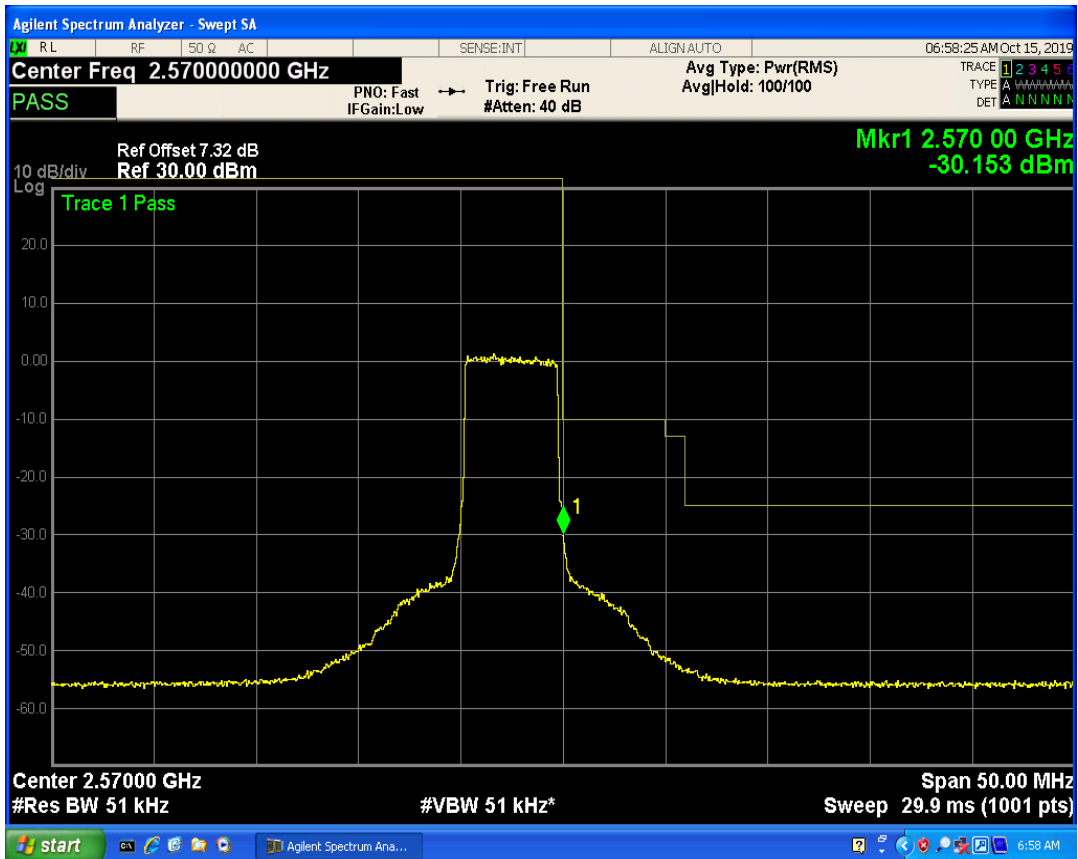

LTE Band7 QAM16 BW=5MHz Channel=20775 RB Size=1 Position=#0

LTE Band7 QAM16 BW=5MHz Channel=20775 RB Size=1 Position=#Max

LTE Band7 QAM16 BW=5MHz Channel=20775 RB Size=25 Position=#0

LTE Band7 QPSK BW=5MHz Channel=21425 RB Size=1 Position=#0

LTE Band7 QPSK BW=5MHz Channel=21425 RB Size=1 Position=#Max

LTE Band7 QPSK BW=5MHz Channel=21425 RB Size=25 Position=#0

LTE Band7 QAM16 BW=5MHz Channel=21425 RB Size=1 Position=#Max

LTE Band7 QAM16 BW=5MHz Channel=21425 RB Size=1 Position=#0

LTE Band7 QAM16 BW=5MHz Channel=21425 RB Size=25 Position=#0

LTE Band7 QPSK BW=10MHz Channel=20800 RB Size=1 Position=#0

LTE Band7 QPSK BW=10MHz Channel=20800 RB Size=50 Position=#0

LTE Band7 QPSK BW=10MHz Channel=20800 RB Size=1 Position=#Max

LTE Band7 QAM16 BW=10MHz Channel=20800 RB Size=1 Position=#0

LTE Band7 QAM16 BW=10MHz Channel=20800 RB Size=1 Position=#Max

LTE Band7 QAM16 BW=10MHz Channel=20800 RB Size=50 Position=#0

LTE Band7 QPSK BW=10MHz Channel=21400 RB Size=1 Position=#0