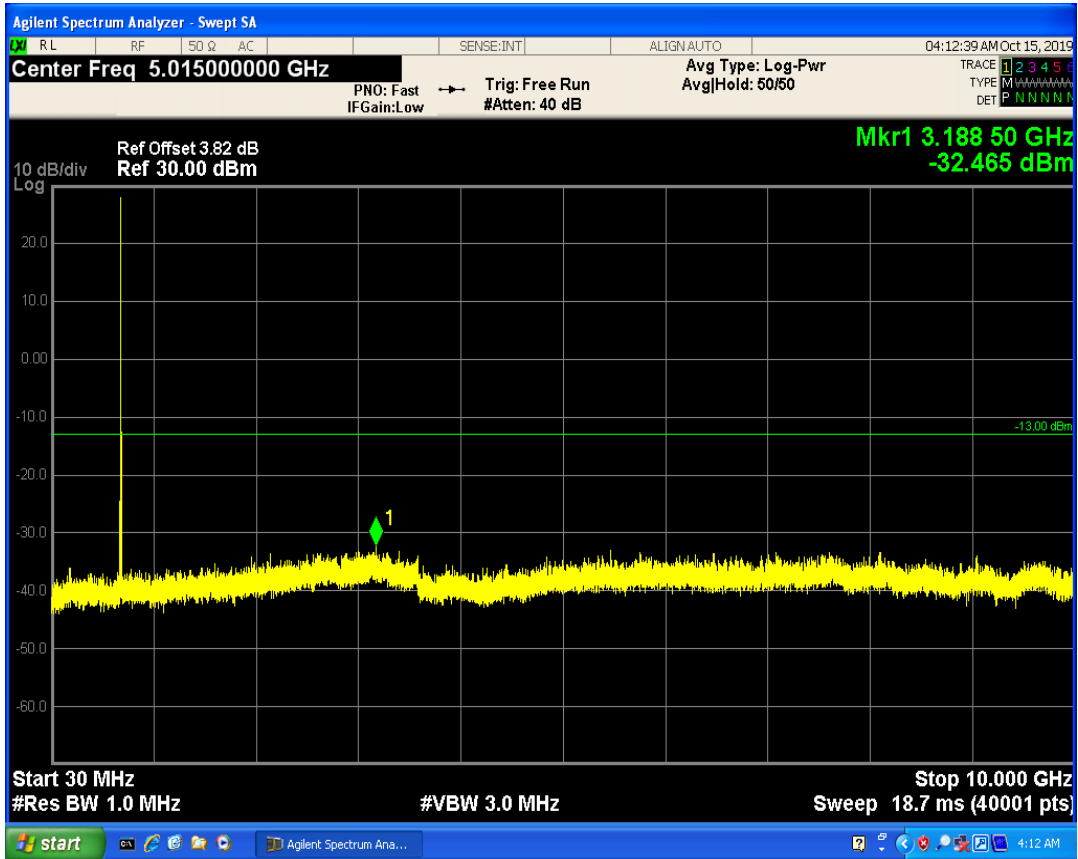

LTE Band12 QPSK BW=1.4MHz Channel=23017 RB Size=1 Position=#0

LTE Band12 QPSK BW=1.4MHz Channel=23095 RB Size=1 Position=#0

LTE Band12 QPSK BW=3MHz Channel=23025 RB Size=1 Position=#0

LTE Band12 QPSK BW=1.4MHz Channel=23173 RB Size=1 Position=#0

LTE Band12 QPSK BW=3MHz Channel=23095 RB Size=1 Position=#0

LTE Band12 QPSK BW=3MHz Channel=23165 RB Size=1 Position=#0

LTE Band12 QPSK BW=5MHz Channel=23095 RB Size=1 Position=#0

LTE Band12 QPSK BW=5MHz Channel=23035 RB Size=1 Position=#0