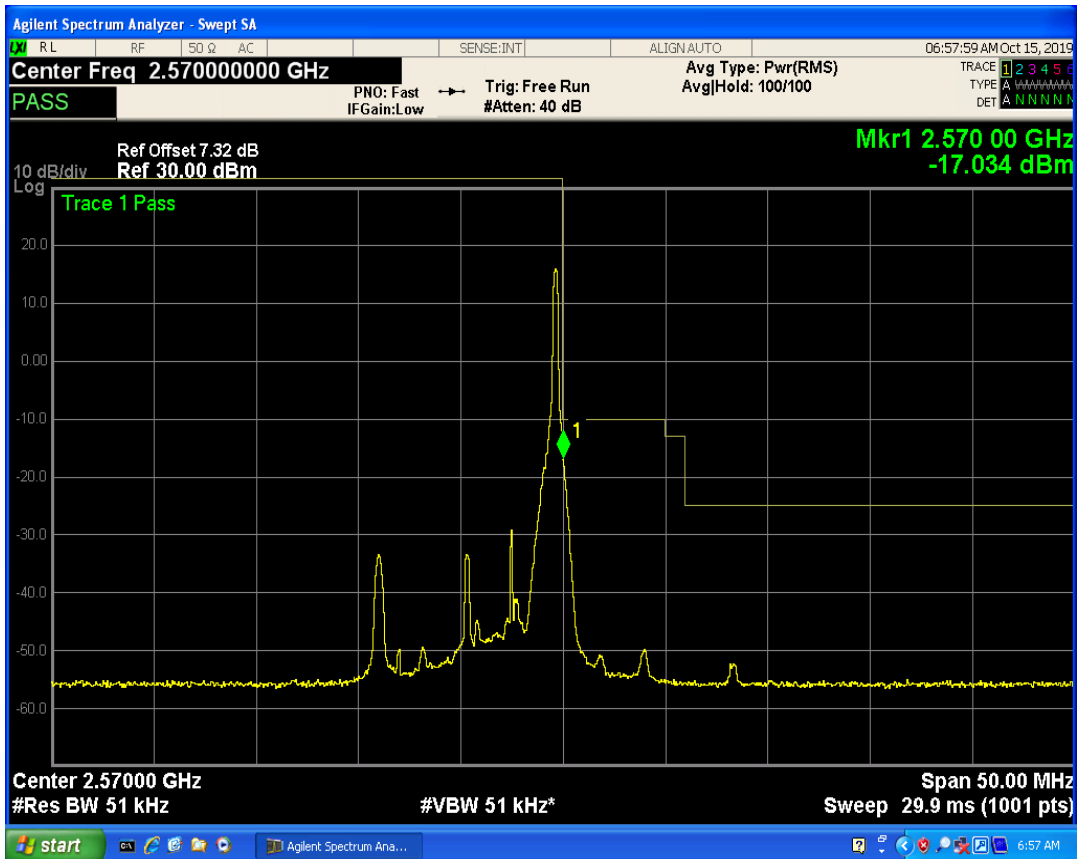

LTE Band5 QAM16 BW=10MHz Channel=20600 RB Size=1 Position=#Max

LTE Band7 QPSK BW=5MHz Channel=20775 RB Size=1 Position=#0

LTE Band7 QPSK BW=5MHz Channel=20775 RB Size=1 Position=#Max

LTE Band7 QPSK BW=5MHz Channel=20775 RB Size=25 Position=#0

LTE Band7 QAM16 BW=5MHz Channel=20775 RB Size=1 Position=#0

LTE Band7 QAM16 BW=5MHz Channel=20775 RB Size=1 Position=#Max

LTE Band7 QAM16 BW=5MHz Channel=20775 RB Size=25 Position=#0

LTE Band7 QPSK BW=5MHz Channel=21425 RB Size=1 Position=#0

LTE Band7 QPSK BW=5MHz Channel=21425 RB Size=1 Position=#Max

LTE Band7 QPSK BW=5MHz Channel=21425 RB Size=25 Position=#0

LTE Band7 QAM16 BW=5MHz Channel=21425 RB Size=1 Position=#Max

LTE Band7 QAM16 BW=5MHz Channel=21425 RB Size=1 Position=#0

LTE Band7 QAM16 BW=5MHz Channel=21425 RB Size=25 Position=#0

LTE Band7 QPSK BW=10MHz Channel=20800 RB Size=1 Position=#0

LTE Band7 QPSK BW=10MHz Channel=20800 RB Size=50 Position=#0

LTE Band7 QPSK BW=10MHz Channel=20800 RB Size=1 Position=#Max