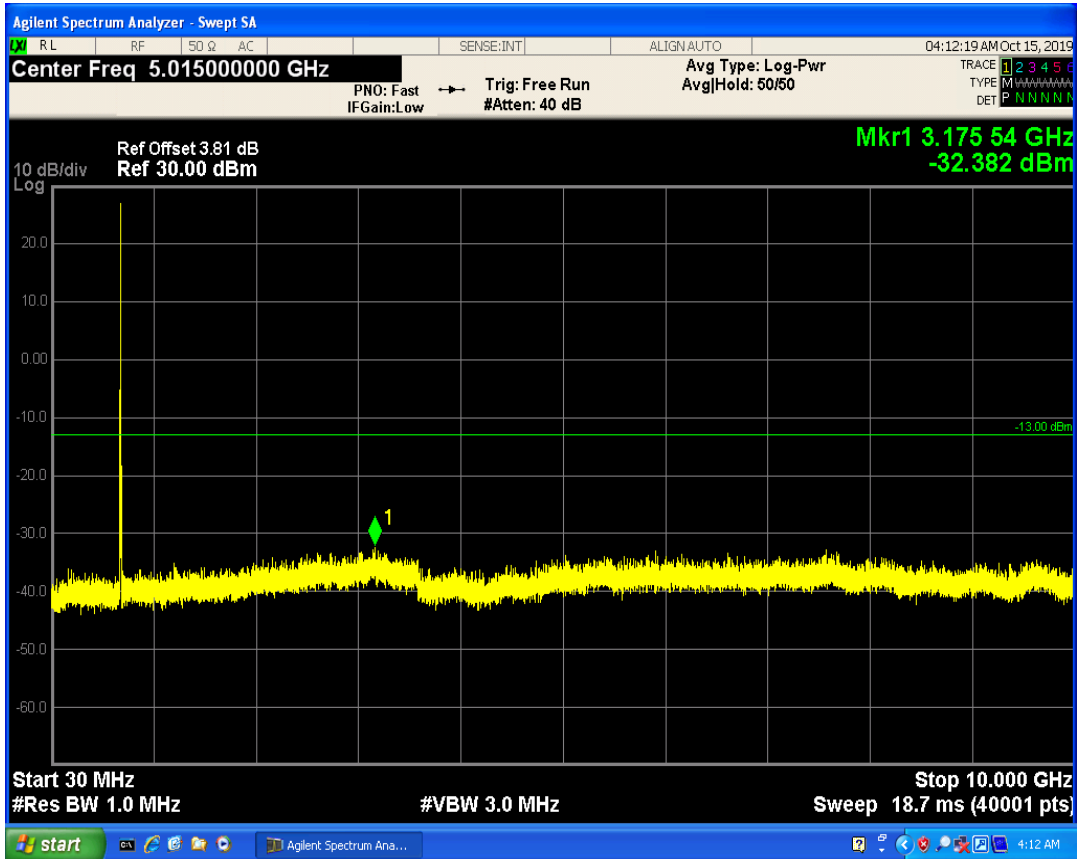

LTE Band12 QPSK BW=1.4MHz Channel=23017 RB Size=1 Position=#0

LTE Band12 QPSK BW=1.4MHz Channel=23095 RB Size=1 Position=#0

LTE Band12 QPSK BW=3MHz Channel=23025 RB Size=1 Position=#0

LTE Band12 QPSK BW=1.4MHz Channel=23173 RB Size=1 Position=#0

LTE Band12 QPSK BW=3MHz Channel=23095 RB Size=1 Position=#0

LTE Band12 QPSK BW=3MHz Channel=23165 RB Size=1 Position=#0

LTE Band12 QPSK BW=5MHz Channel=23095 RB Size=1 Position=#0

LTE Band12 QPSK BW=5MHz Channel=23035 RB Size=1 Position=#0

LTE Band12 QPSK BW=5MHz Channel=23155 RB Size=1 Position=#0

LTE Band12 QPSK BW=10MHz Channel=23060 RB Size=1 Position=#0

LTE Band17 QPSK BW=5MHz Channel=23755 RB Size=1 Position=#0

LTE Band17 QPSK BW=5MHz Channel=23790 RB Size=1 Position=#0

LTE Band17 QPSK BW=5MHz Channel=23825 RB Size=1 Position=#0

LTE Band17 QPSK BW=10MHz Channel=23780 RB Size=1 Position=#0

LTE Band17 QPSK BW=10MHz Channel=23790 RB Size=1 Position=#0

LTE Band17 QPSK BW=10MHz Channel=23800 RB Size=1 Position=#0