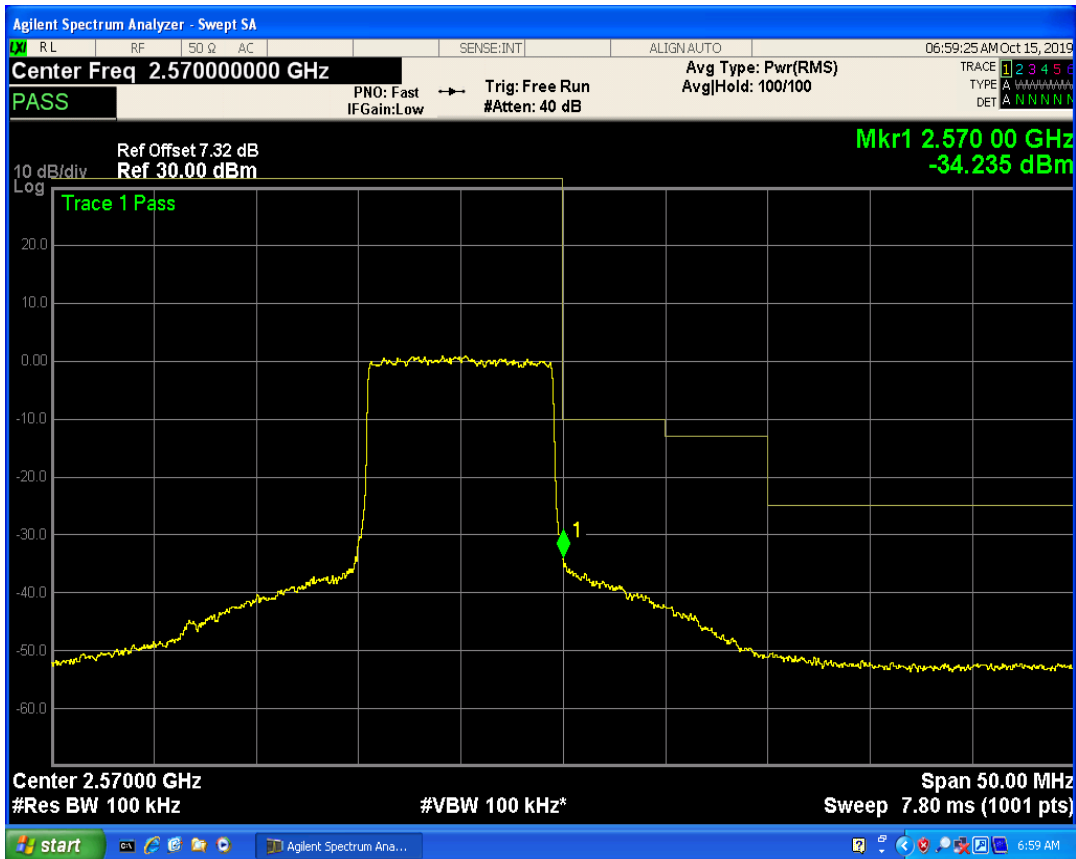

LTE Band7 QAM16 BW=10MHz Channel=20800 RB Size=1 Position=#0

LTE Band7 QAM16 BW=10MHz Channel=20800 RB Size=1 Position=#Max

LTE Band7 QAM16 BW=10MHz Channel=20800 RB Size=50 Position=#0

LTE Band7 QPSK BW=10MHz Channel=21400 RB Size=1 Position=#0

LTE Band7 QPSK BW=10MHz Channel=21400 RB Size=1 Position=#Max

LTE Band7 QPSK BW=10MHz Channel=21400 RB Size=50 Position=#0

LTE Band7 QAM16 BW=10MHz Channel=21400 RB Size=1 Position=#0

LTE Band7 QAM16 BW=10MHz Channel=21400 RB Size=1 Position=#Max

LTE Band7 QAM16 BW=10MHz Channel=21400 RB Size=50 Position=#0

LTE Band7 QPSK BW=15MHz Channel=20825 RB Size=1 Position=#0

LTE Band7 QPSK BW=15MHz Channel=20825 RB Size=75 Position=#0

LTE Band7 QPSK BW=15MHz Channel=20825 RB Size=1 Position=#Max

LTE Band7 QAM16 BW=15MHz Channel=20825 RB Size=1 Position=#0

LTE Band7 QAM16 BW=15MHz Channel=20825 RB Size=1 Position=#Max

LTE Band7 QAM16 BW=15MHz Channel=20825 RB Size=75 Position=#0

LTE Band7 QPSK BW=15MHz Channel=21375 RB Size=1 Position=#0