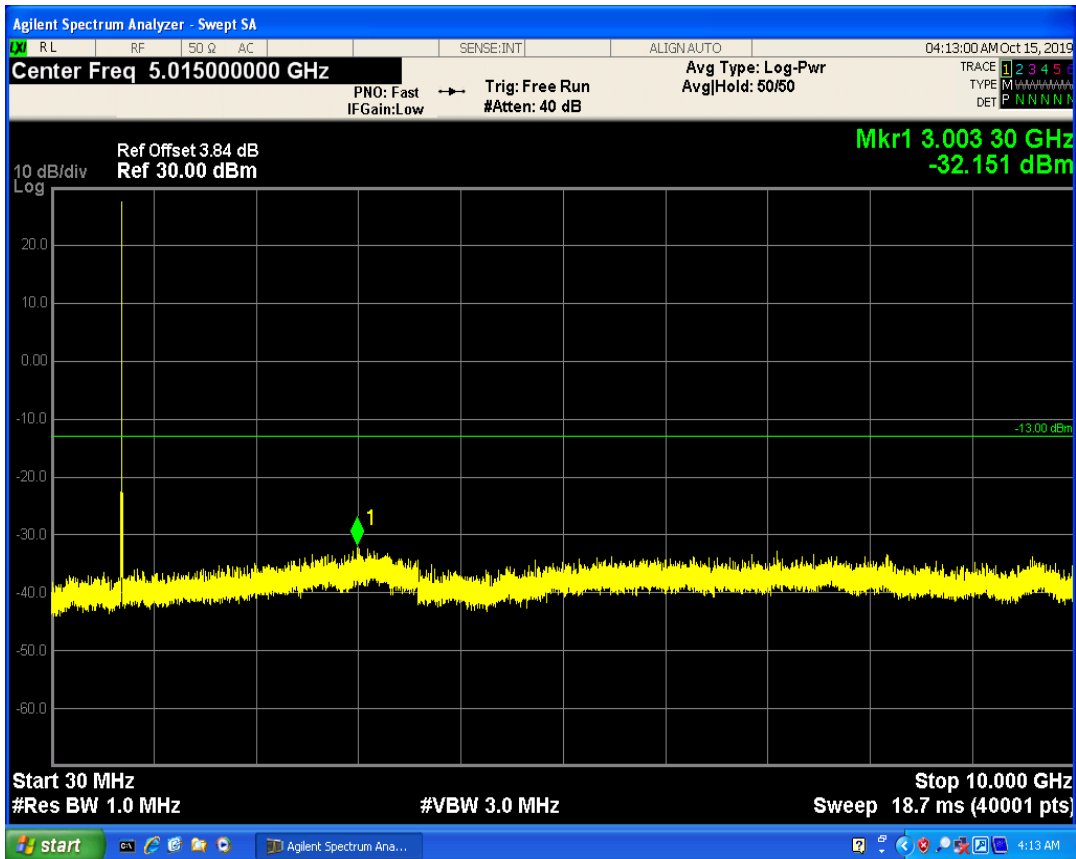

LTE Band12 QPSK BW=1.4MHz Channel=23017 RB Size=1 Position=#0

LTE Band12 QPSK BW=1.4MHz Channel=23095 RB Size=1 Position=#0

LTE Band12 QPSK BW=3MHz Channel=23025 RB Size=1 Position=#0

LTE Band12 QPSK BW=1.4MHz Channel=23173 RB Size=1 Position=#0

LTE Band12 QPSK BW=3MHz Channel=23095 RB Size=1 Position=#0

LTE Band12 QPSK BW=3MHz Channel=23165 RB Size=1 Position=#0

LTE Band12 QPSK BW=5MHz Channel=23095 RB Size=1 Position=#0

LTE Band12 QPSK BW=5MHz Channel=23035 RB Size=1 Position=#0

LTE Band12 QPSK BW=5MHz Channel=23155 RB Size=1 Position=#0

LTE Band12 QPSK BW=10MHz Channel=23060 RB Size=1 Position=#0

LTE Band17 QPSK BW=5MHz Channel=23755 RB Size=1 Position=#0

LTE Band17 QPSK BW=5MHz Channel=23790 RB Size=1 Position=#0

LTE Band17 QPSK BW=5MHz Channel=23825 RB Size=1 Position=#0

LTE Band17 QPSK BW=10MHz Channel=23780 RB Size=1 Position=#0

LTE Band17 QPSK BW=10MHz Channel=23790 RB Size=1 Position=#0

LTE Band17 QPSK BW=10MHz Channel=23800 RB Size=1 Position=#0