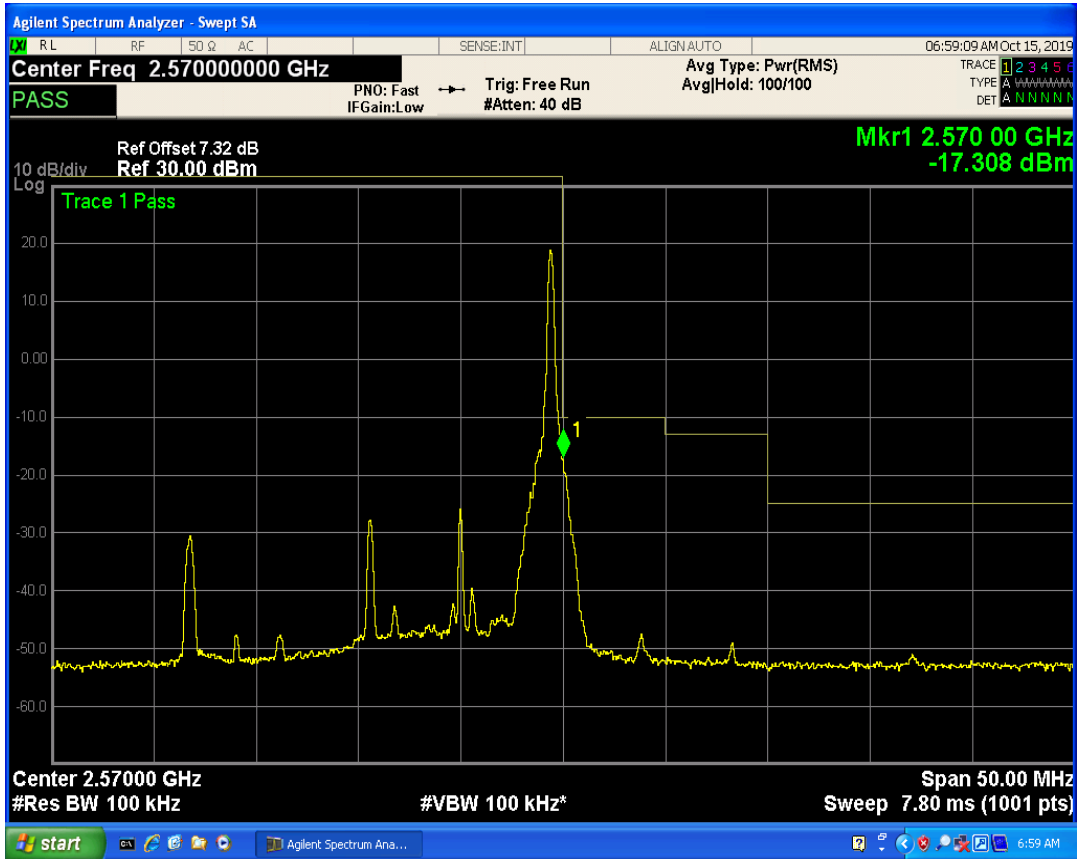

LTE Band7 QAM16 BW=5MHz Channel=21425 RB Size=25 Position=#0

LTE Band7 QPSK BW=10MHz Channel=20800 RB Size=1 Position=#0

LTE Band7 QPSK BW=10MHz Channel=20800 RB Size=50 Position=#0

LTE Band7 QPSK BW=10MHz Channel=20800 RB Size=1 Position=#Max

LTE Band7 QAM16 BW=10MHz Channel=20800 RB Size=1 Position=#0

LTE Band7 QAM16 BW=10MHz Channel=20800 RB Size=1 Position=#Max

LTE Band7 QAM16 BW=10MHz Channel=20800 RB Size=50 Position=#0

LTE Band7 QPSK BW=10MHz Channel=21400 RB Size=1 Position=#0

LTE Band7 QPSK BW=10MHz Channel=21400 RB Size=1 Position=#Max

LTE Band7 QPSK BW=10MHz Channel=21400 RB Size=50 Position=#0

LTE Band7 QAM16 BW=10MHz Channel=21400 RB Size=1 Position=#0

LTE Band7 QAM16 BW=10MHz Channel=21400 RB Size=1 Position=#Max

LTE Band7 QAM16 BW=10MHz Channel=21400 RB Size=50 Position=#0

LTE Band7 QPSK BW=15MHz Channel=20825 RB Size=1 Position=#0

LTE Band7 QPSK BW=15MHz Channel=20825 RB Size=75 Position=#0

LTE Band7 QPSK BW=15MHz Channel=20825 RB Size=1 Position=#Max