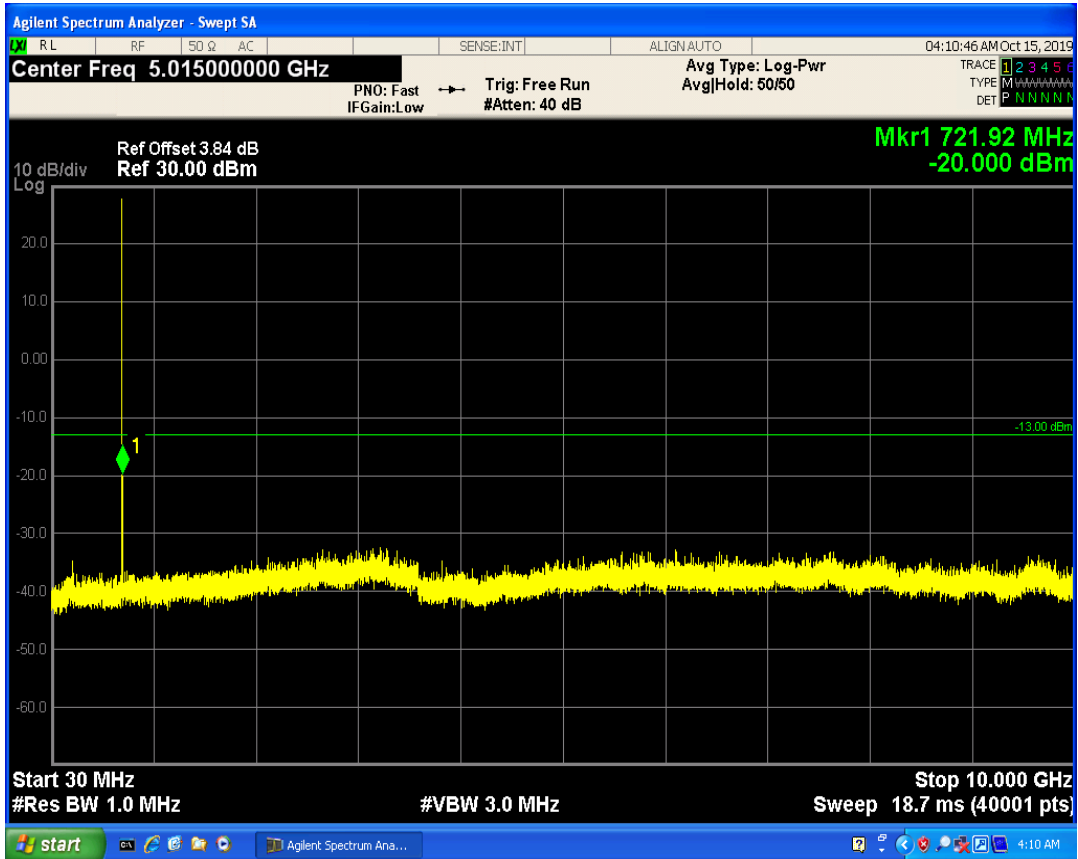

LTE Band12 QPSK BW=1.4MHz Channel=23017 RB Size=1 Position=#0

LTE Band12 QPSK BW=1.4MHz Channel=23095 RB Size=1 Position=#0

LTE Band12 QPSK BW=3MHz Channel=23025 RB Size=1 Position=#0

LTE Band12 QPSK BW=1.4MHz Channel=23173 RB Size=1 Position=#0

LTE Band12 QPSK BW=3MHz Channel=23095 RB Size=1 Position=#0

LTE Band12 QPSK BW=3MHz Channel=23165 RB Size=1 Position=#0

LTE Band12 QPSK BW=5MHz Channel=23095 RB Size=1 Position=#0

LTE Band12 QPSK BW=5MHz Channel=23035 RB Size=1 Position=#0