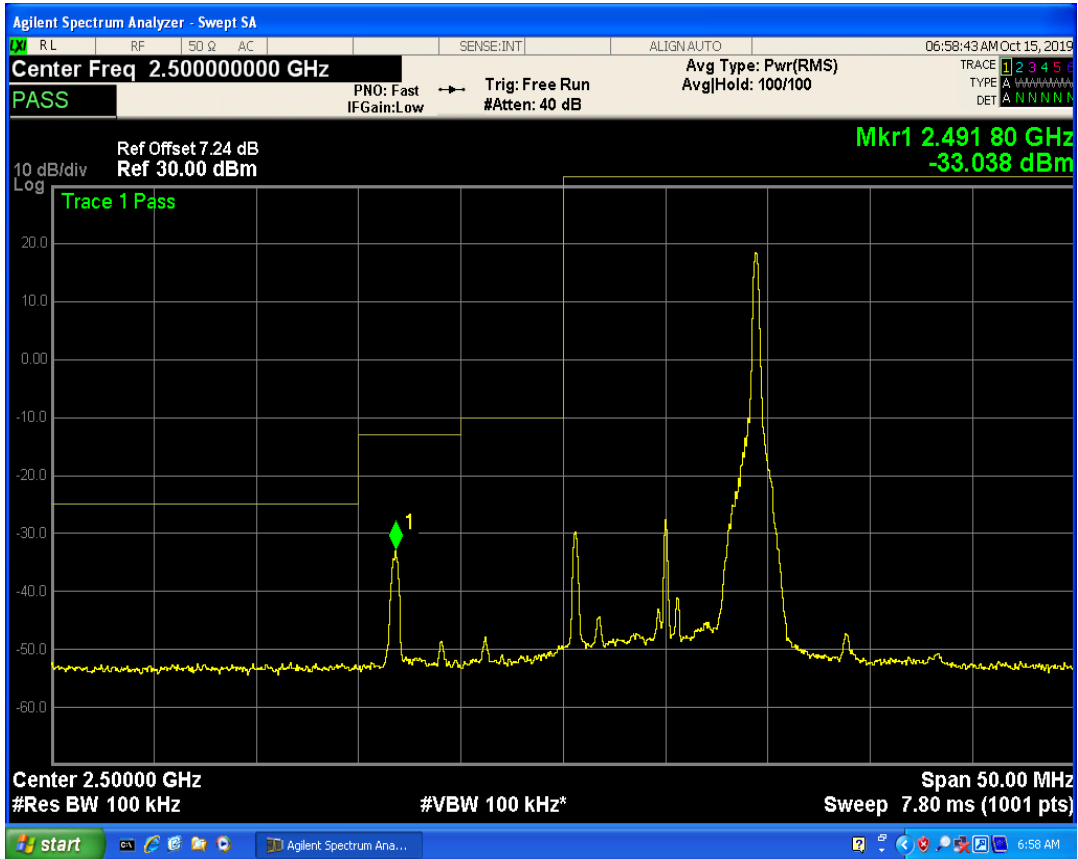

LTE Band7 QPSK BW=5MHz Channel=21425 RB Size=1 Position=#Max

LTE Band7 QPSK BW=5MHz Channel=21425 RB Size=25 Position=#0

LTE Band7 QAM16 BW=5MHz Channel=21425 RB Size=1 Position=#Max

LTE Band7 QAM16 BW=5MHz Channel=21425 RB Size=1 Position=#0

LTE Band7 QAM16 BW=5MHz Channel=21425 RB Size=25 Position=#0

LTE Band7 QPSK BW=10MHz Channel=20800 RB Size=1 Position=#0

LTE Band7 QPSK BW=10MHz Channel=20800 RB Size=50 Position=#0

LTE Band7 QPSK BW=10MHz Channel=20800 RB Size=1 Position=#Max

LTE Band7 QAM16 BW=10MHz Channel=20800 RB Size=1 Position=#0

LTE Band7 QAM16 BW=10MHz Channel=20800 RB Size=1 Position=#Max

LTE Band7 QAM16 BW=10MHz Channel=20800 RB Size=50 Position=#0

LTE Band7 QPSK BW=10MHz Channel=21400 RB Size=1 Position=#0