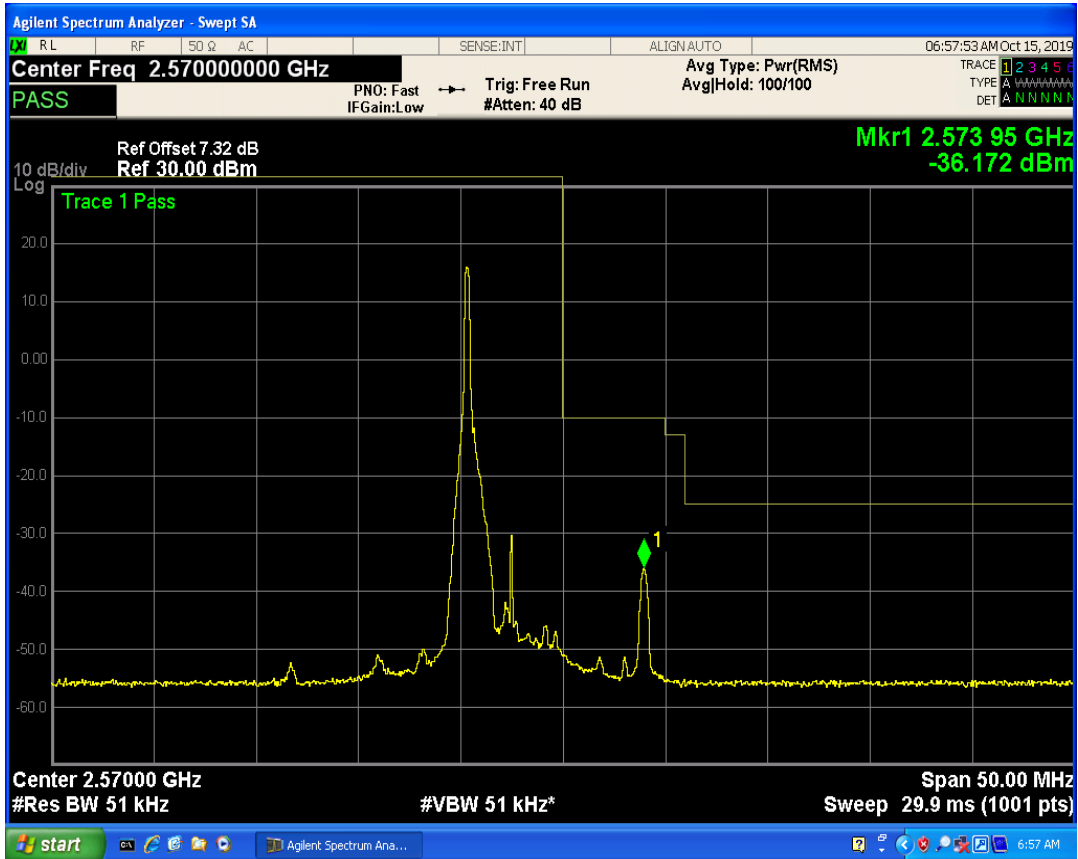

LTE Band5 QAM16 BW=10MHz Channel=20600 RB Size=1 Position=#Max

LTE Band7 QPSK BW=5MHz Channel=20775 RB Size=1 Position=#0

LTE Band7 QPSK BW=5MHz Channel=20775 RB Size=1 Position=#Max

LTE Band7 QPSK BW=5MHz Channel=20775 RB Size=25 Position=#0

LTE Band7 QAM16 BW=5MHz Channel=20775 RB Size=1 Position=#0

LTE Band7 QAM16 BW=5MHz Channel=20775 RB Size=1 Position=#Max

LTE Band7 QAM16 BW=5MHz Channel=20775 RB Size=25 Position=#0

LTE Band7 QPSK BW=5MHz Channel=21425 RB Size=1 Position=#0

LTE Band7 QPSK BW=5MHz Channel=21425 RB Size=1 Position=#Max

LTE Band7 QPSK BW=5MHz Channel=21425 RB Size=25 Position=#0

LTE Band7 QAM16 BW=5MHz Channel=21425 RB Size=1 Position=#Max

LTE Band7 QAM16 BW=5MHz Channel=21425 RB Size=1 Position=#0

LTE Band7 QAM16 BW=5MHz Channel=21425 RB Size=25 Position=#0

LTE Band7 QPSK BW=10MHz Channel=20800 RB Size=1 Position=#0

LTE Band7 QPSK BW=10MHz Channel=20800 RB Size=50 Position=#0

LTE Band7 QPSK BW=10MHz Channel=20800 RB Size=1 Position=#Max