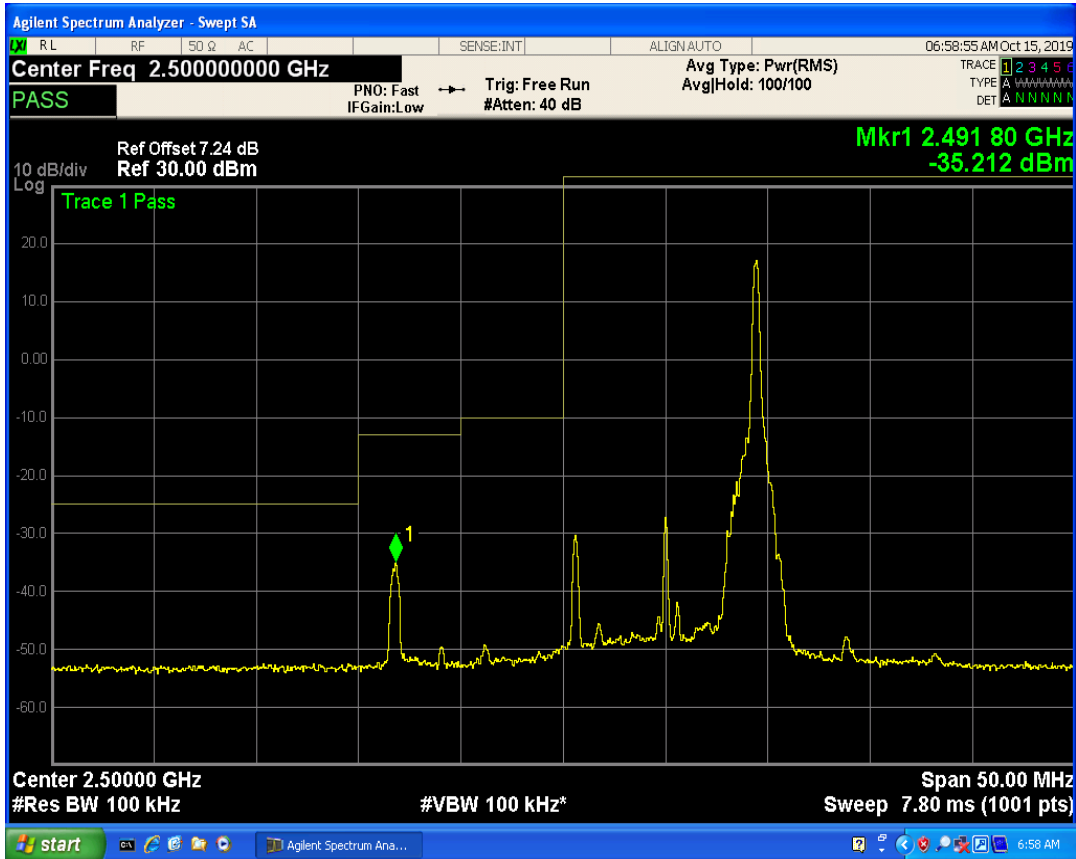

LTE Band7 QPSK BW=5MHz Channel=21425 RB Size=1 Position=#Max

LTE Band7 QPSK BW=5MHz Channel=21425 RB Size=25 Position=#0

LTE Band7 QAM16 BW=5MHz Channel=21425 RB Size=1 Position=#Max

LTE Band7 QAM16 BW=5MHz Channel=21425 RB Size=1 Position=#0

LTE Band7 QAM16 BW=5MHz Channel=21425 RB Size=25 Position=#0

LTE Band7 QPSK BW=10MHz Channel=20800 RB Size=1 Position=#0

LTE Band7 QPSK BW=10MHz Channel=20800 RB Size=50 Position=#0

LTE Band7 QPSK BW=10MHz Channel=20800 RB Size=1 Position=#Max

LTE Band7 QAM16 BW=10MHz Channel=20800 RB Size=1 Position=#0

LTE Band7 QAM16 BW=10MHz Channel=20800 RB Size=1 Position=#Max

LTE Band7 QAM16 BW=10MHz Channel=20800 RB Size=50 Position=#0

LTE Band7 QPSK BW=10MHz Channel=21400 RB Size=1 Position=#0