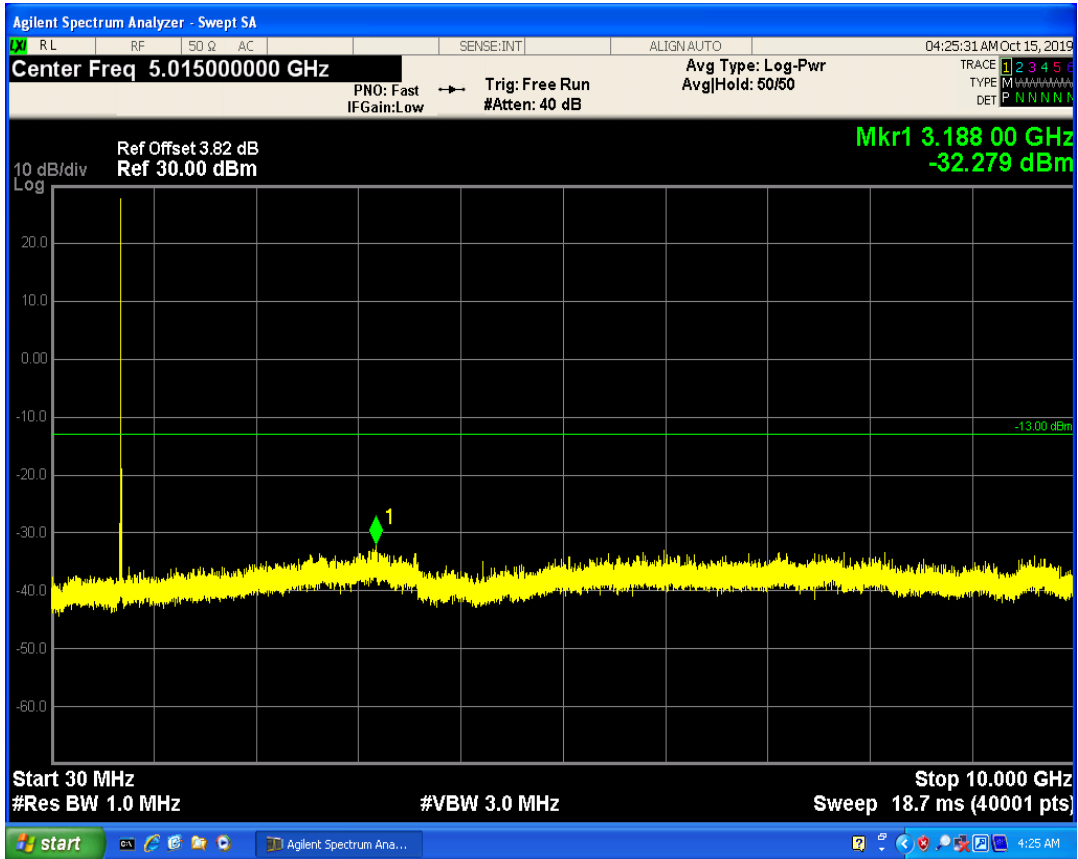

LTE Band12 QPSK BW=1.4MHz Channel=23017 RB Size=1 Position=#0

LTE Band12 QPSK BW=1.4MHz Channel=23095 RB Size=1 Position=#0

LTE Band12 QPSK BW=3MHz Channel=23025 RB Size=1 Position=#0

LTE Band12 QPSK BW=1.4MHz Channel=23173 RB Size=1 Position=#0

LTE Band12 QPSK BW=3MHz Channel=23095 RB Size=1 Position=#0

LTE Band12 QPSK BW=3MHz Channel=23165 RB Size=1 Position=#0

LTE Band12 QPSK BW=5MHz Channel=23095 RB Size=1 Position=#0

LTE Band12 QPSK BW=5MHz Channel=23035 RB Size=1 Position=#0

LTE Band12 QPSK BW=5MHz Channel=23155 RB Size=1 Position=#0

LTE Band12 QPSK BW=10MHz Channel=23060 RB Size=1 Position=#0

LTE Band17 QPSK BW=5MHz Channel=23755 RB Size=1 Position=#0

LTE Band17 QPSK BW=5MHz Channel=23790 RB Size=1 Position=#0