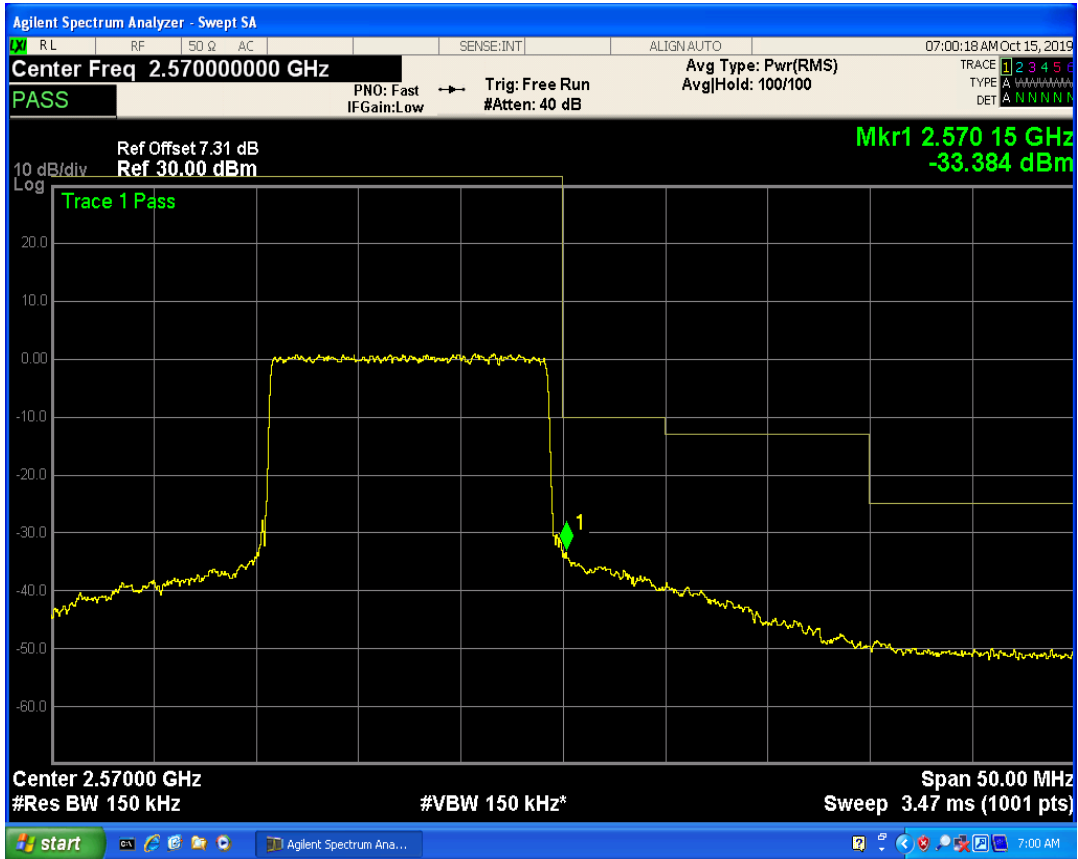

LTE Band7 QAM16 BW=15MHz Channel=20825 RB Size=1 Position=#0

LTE Band7 QAM16 BW=15MHz Channel=20825 RB Size=1 Position=#Max

LTE Band7 QAM16 BW=15MHz Channel=20825 RB Size=75 Position=#0

LTE Band7 QPSK BW=15MHz Channel=21375 RB Size=1 Position=#0

LTE Band7 QPSK BW=15MHz Channel=21375 RB Size=1 Position=#Max

LTE Band7 QPSK BW=15MHz Channel=21375 RB Size=75 Position=#0

LTE Band7 QAM16 BW=15MHz Channel=21375 RB Size=1 Position=#0

LTE Band7 QAM16 BW=15MHz Channel=21375 RB Size=1 Position=#Max

LTE Band7 QAM16 BW=15MHz Channel=21375 RB Size=75 Position=#0

LTE Band7 QPSK BW=20MHz Channel=20850 RB Size=1 Position=#0

LTE Band7 QPSK BW=20MHz Channel=20850 RB Size=1 Position=#Max

LTE Band7 QPSK BW=20MHz Channel=20850 RB Size=100 Position=#0

LTE Band7 QAM16 BW=20MHz Channel=20850 RB Size=1 Position=#0

LTE Band7 QAM16 BW=20MHz Channel=20850 RB Size=100 Position=#0

LTE Band7 QAM16 BW=20MHz Channel=20850 RB Size=1 Position=#Max

LTE Band7 QPSK BW=20MHz Channel=21350 RB Size=1 Position=#0