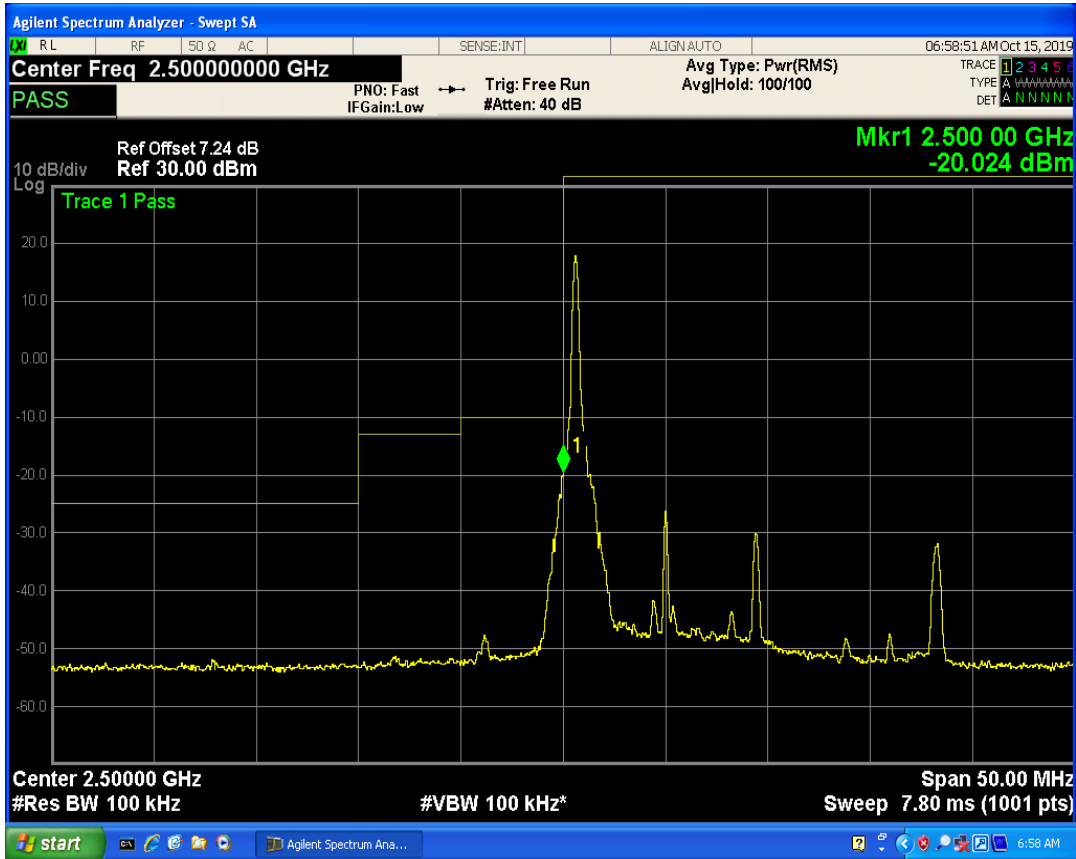

LTE Band7 QPSK BW=5MHz Channel=21425 RB Size=1 Position=#Max

LTE Band7 QPSK BW=5MHz Channel=21425 RB Size=25 Position=#0

LTE Band7 QAM16 BW=5MHz Channel=21425 RB Size=1 Position=#Max

LTE Band7 QAM16 BW=5MHz Channel=21425 RB Size=1 Position=#0

LTE Band7 QAM16 BW=5MHz Channel=21425 RB Size=25 Position=#0

LTE Band7 QPSK BW=10MHz Channel=20800 RB Size=1 Position=#0

LTE Band7 QPSK BW=10MHz Channel=20800 RB Size=50 Position=#0

LTE Band7 QPSK BW=10MHz Channel=20800 RB Size=1 Position=#Max

LTE Band7 QAM16 BW=10MHz Channel=20800 RB Size=1 Position=#0

LTE Band7 QAM16 BW=10MHz Channel=20800 RB Size=1 Position=#Max

LTE Band7 QAM16 BW=10MHz Channel=20800 RB Size=50 Position=#0

LTE Band7 QPSK BW=10MHz Channel=21400 RB Size=1 Position=#0

LTE Band7 QPSK BW=10MHz Channel=21400 RB Size=1 Position=#Max

LTE Band7 QPSK BW=10MHz Channel=21400 RB Size=50 Position=#0

LTE Band7 QAM16 BW=10MHz Channel=21400 RB Size=1 Position=#0

LTE Band7 QAM16 BW=10MHz Channel=21400 RB Size=1 Position=#Max