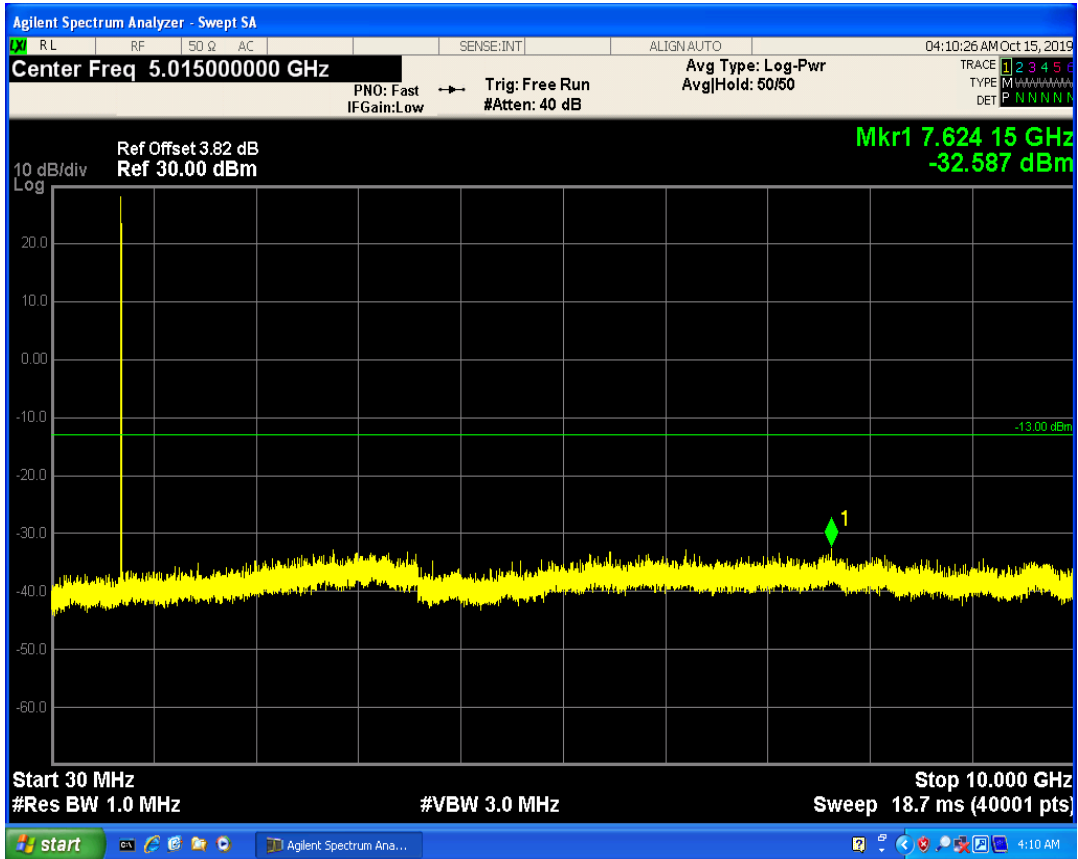

LTE Band12 QPSK BW=1.4MHz Channel=23095 RB Size=1 Position=#0