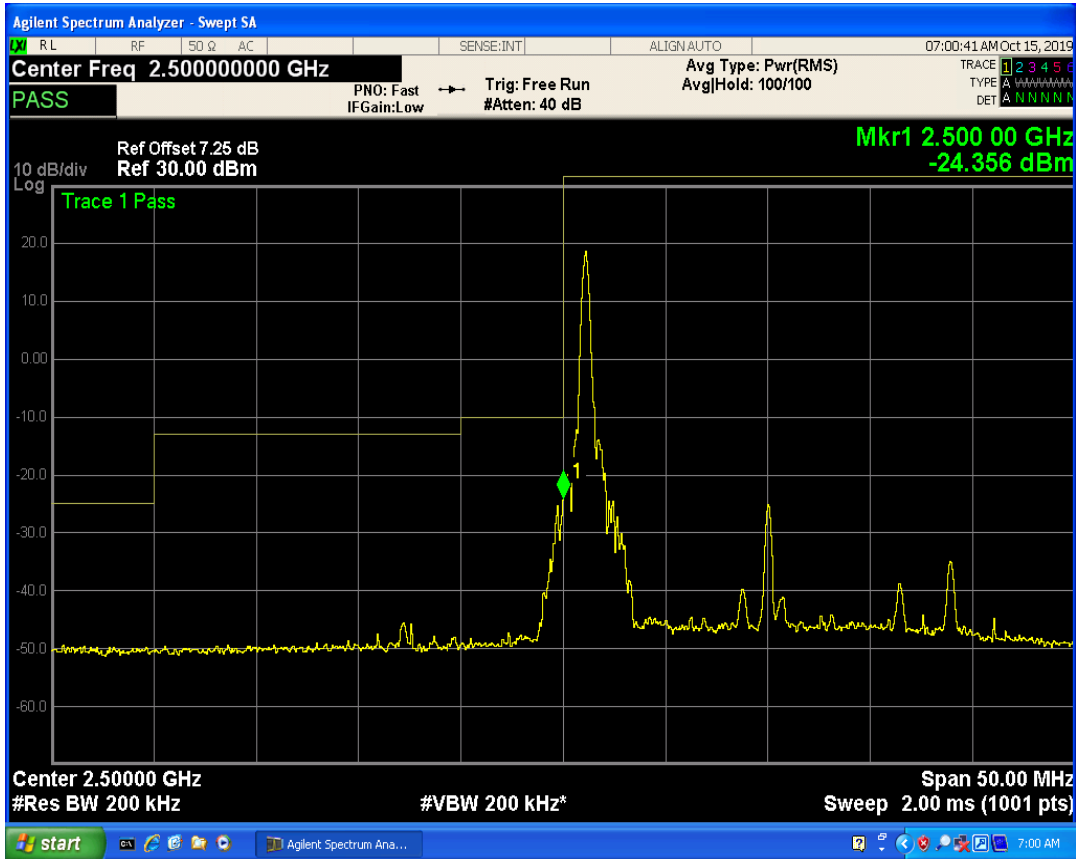

LTE Band7 QPSK BW=15MHz Channel=21375 RB Size=1 Position=#Max

LTE Band7 QPSK BW=15MHz Channel=21375 RB Size=75 Position=#0

LTE Band7 QAM16 BW=15MHz Channel=21375 RB Size=1 Position=#0

LTE Band7 QAM16 BW=15MHz Channel=21375 RB Size=1 Position=#Max

LTE Band7 QAM16 BW=15MHz Channel=21375 RB Size=75 Position=#0

LTE Band7 QPSK BW=20MHz Channel=20850 RB Size=1 Position=#0

LTE Band7 QPSK BW=20MHz Channel=20850 RB Size=1 Position=#Max

LTE Band7 QPSK BW=20MHz Channel=20850 RB Size=100 Position=#0

LTE Band7 QAM16 BW=20MHz Channel=20850 RB Size=1 Position=#0

LTE Band7 QAM16 BW=20MHz Channel=20850 RB Size=100 Position=#0

LTE Band7 QAM16 BW=20MHz Channel=20850 RB Size=1 Position=#Max

LTE Band7 QPSK BW=20MHz Channel=21350 RB Size=1 Position=#0

LTE Band7 QPSK BW=20MHz Channel=21350 RB Size=1 Position=#Max

LTE Band7 QAM16 BW=20MHz Channel=21350 RB Size=1 Position=#0

LTE Band7 QPSK BW=20MHz Channel=21350 RB Size=100 Position=#0

LTE Band7 QAM16 BW=20MHz Channel=21350 RB Size=1 Position=#Max