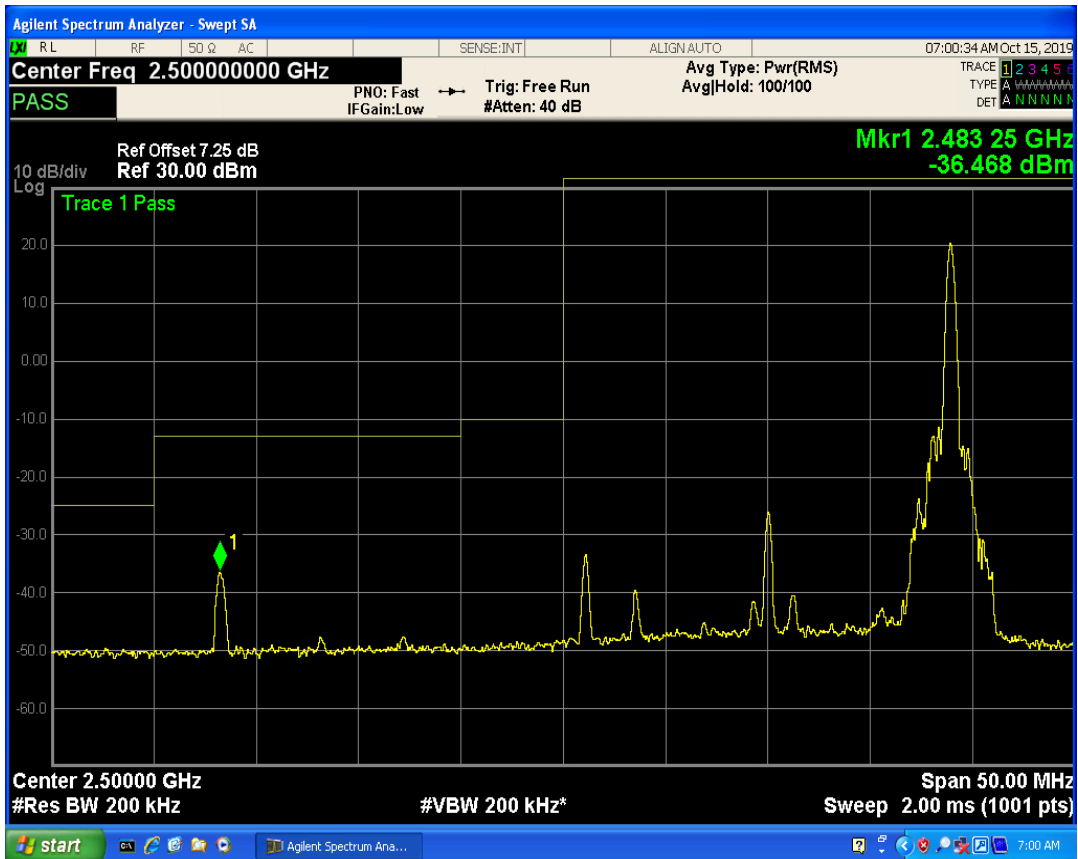

LTE Band7 QAM16 BW=15MHz Channel=20825 RB Size=1 Position=#0

LTE Band7 QAM16 BW=15MHz Channel=20825 RB Size=1 Position=#Max

LTE Band7 QAM16 BW=15MHz Channel=20825 RB Size=75 Position=#0

LTE Band7 QPSK BW=15MHz Channel=21375 RB Size=1 Position=#0

LTE Band7 QPSK BW=15MHz Channel=21375 RB Size=1 Position=#Max

LTE Band7 QPSK BW=15MHz Channel=21375 RB Size=75 Position=#0

LTE Band7 QAM16 BW=15MHz Channel=21375 RB Size=1 Position=#0

LTE Band7 QAM16 BW=15MHz Channel=21375 RB Size=1 Position=#Max

LTE Band7 QAM16 BW=15MHz Channel=21375 RB Size=75 Position=#0

LTE Band7 QPSK BW=20MHz Channel=20850 RB Size=1 Position=#0

LTE Band7 QPSK BW=20MHz Channel=20850 RB Size=1 Position=#Max

LTE Band7 QPSK BW=20MHz Channel=20850 RB Size=100 Position=#0

LTE Band7 QAM16 BW=20MHz Channel=20850 RB Size=1 Position=#0

LTE Band7 QAM16 BW=20MHz Channel=20850 RB Size=100 Position=#0

LTE Band7 QAM16 BW=20MHz Channel=20850 RB Size=1 Position=#Max

LTE Band7 QPSK BW=20MHz Channel=21350 RB Size=1 Position=#0