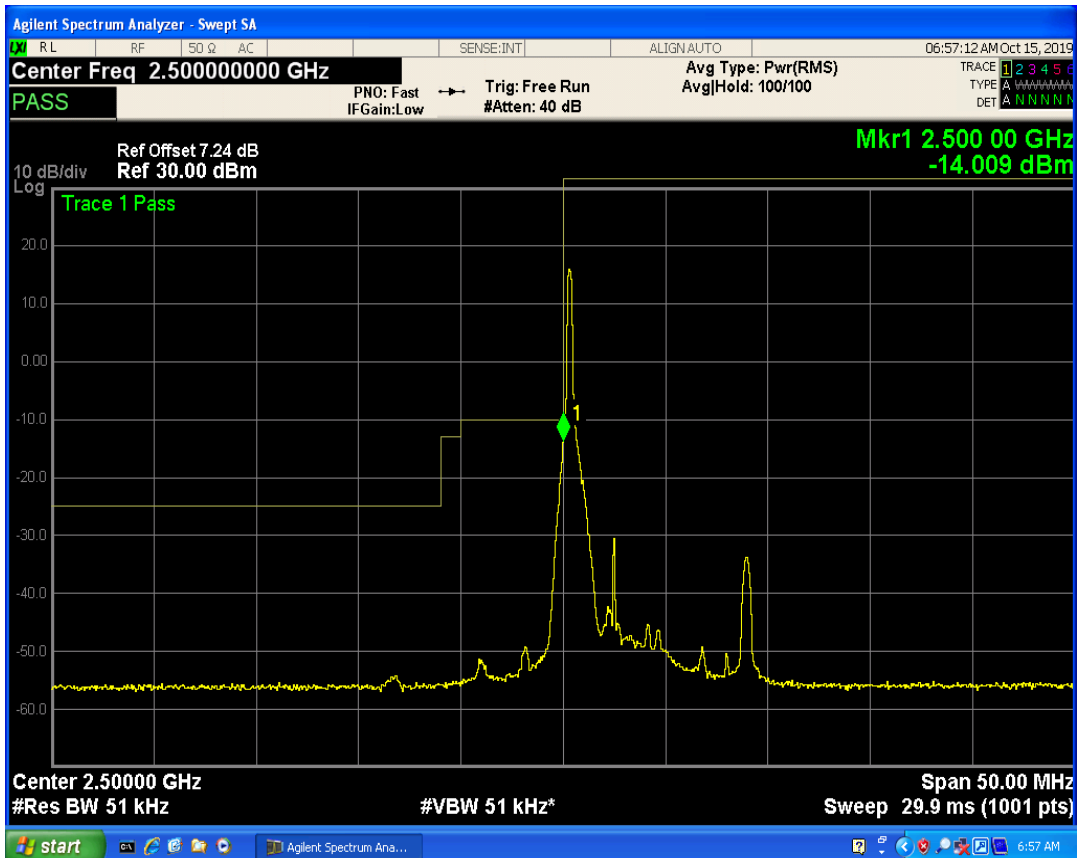

LTE Band5 QAM16 BW=10MHz Channel=20600 RB Size=1 Position=#Max

LTE Band7 QPSK BW=5MHz Channel=20775 RB Size=1 Position=#0

LTE Band7 QPSK BW=5MHz Channel=20775 RB Size=1 Position=#Max

LTE Band7 QPSK BW=5MHz Channel=20775 RB Size=25 Position=#0

LTE Band7 QAM16 BW=5MHz Channel=20775 RB Size=1 Position=#0

LTE Band7 QAM16 BW=5MHz Channel=20775 RB Size=1 Position=#Max

LTE Band7 QAM16 BW=5MHz Channel=20775 RB Size=25 Position=#0

LTE Band7 QPSK BW=5MHz Channel=21425 RB Size=1 Position=#0

LTE Band7 QPSK BW=5MHz Channel=21425 RB Size=1 Position=#Max

LTE Band7 QPSK BW=5MHz Channel=21425 RB Size=25 Position=#0

LTE Band7 QAM16 BW=5MHz Channel=21425 RB Size=1 Position=#Max

LTE Band7 QAM16 BW=5MHz Channel=21425 RB Size=1 Position=#0