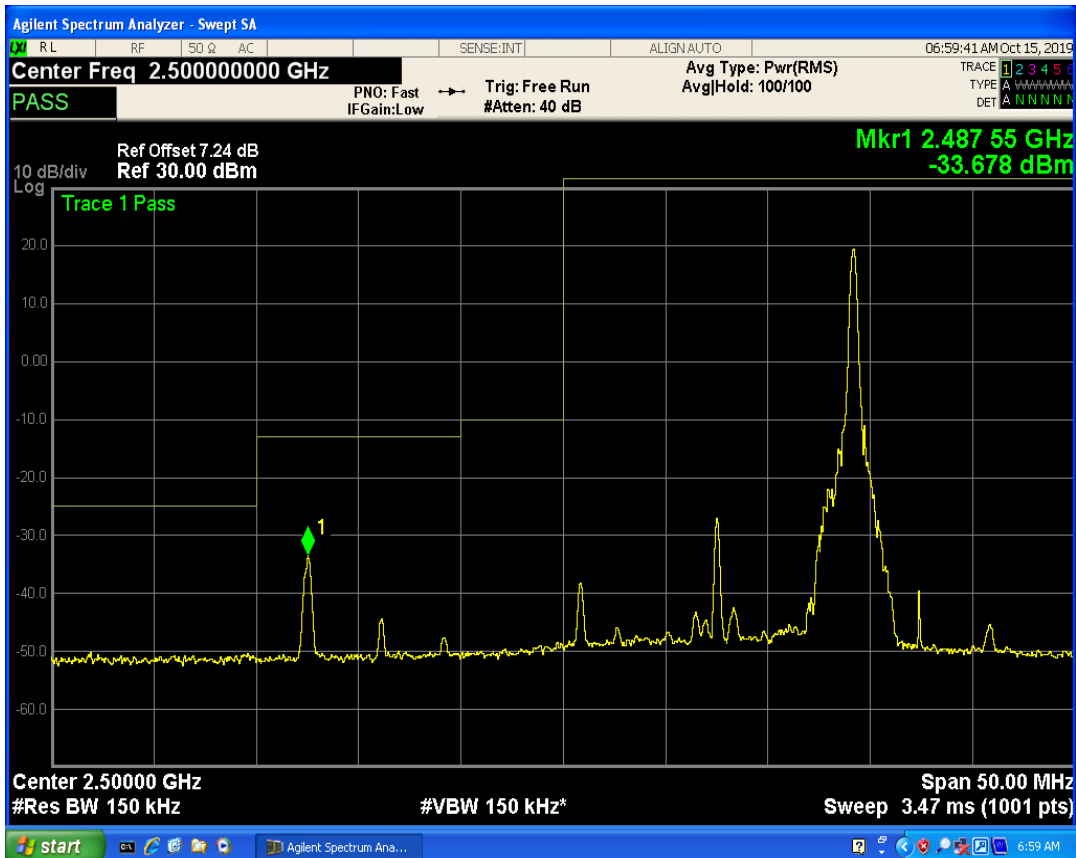

LTE Band7 QPSK BW=10MHz Channel=21400 RB Size=1 Position=#Max

LTE Band7 QPSK BW=10MHz Channel=21400 RB Size=50 Position=#0

LTE Band7 QAM16 BW=10MHz Channel=21400 RB Size=1 Position=#0

LTE Band7 QAM16 BW=10MHz Channel=21400 RB Size=1 Position=#Max

LTE Band7 QAM16 BW=10MHz Channel=21400 RB Size=50 Position=#0

LTE Band7 QPSK BW=15MHz Channel=20825 RB Size=1 Position=#0

LTE Band7 QPSK BW=15MHz Channel=20825 RB Size=75 Position=#0

LTE Band7 QPSK BW=15MHz Channel=20825 RB Size=1 Position=#Max

LTE Band7 QAM16 BW=15MHz Channel=20825 RB Size=1 Position=#0

LTE Band7 QAM16 BW=15MHz Channel=20825 RB Size=1 Position=#Max

LTE Band7 QAM16 BW=15MHz Channel=20825 RB Size=75 Position=#0

LTE Band7 QPSK BW=15MHz Channel=21375 RB Size=1 Position=#0