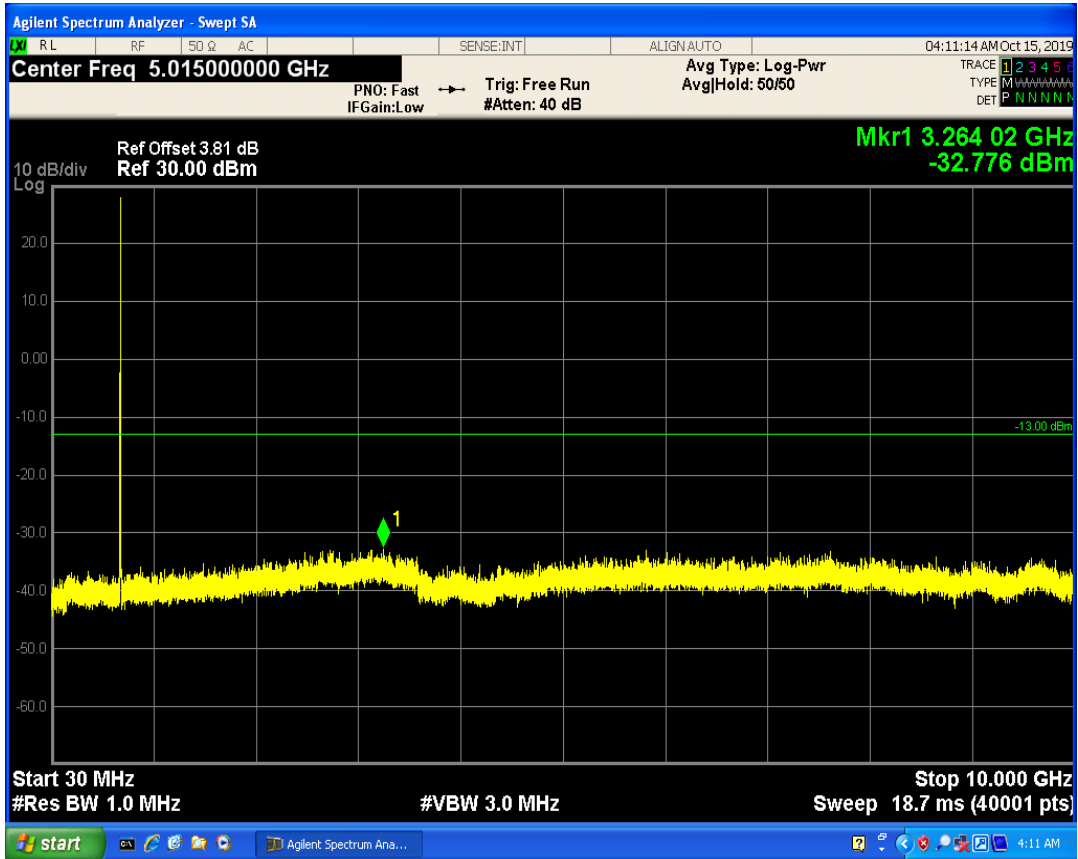

LTE Band12 QPSK BW=1.4MHz Channel=23017 RB Size=1 Position=#0

LTE Band12 QPSK BW=1.4MHz Channel=23095 RB Size=1 Position=#0

LTE Band12 QPSK BW=3MHz Channel=23025 RB Size=1 Position=#0

LTE Band12 QPSK BW=1.4MHz Channel=23173 RB Size=1 Position=#0