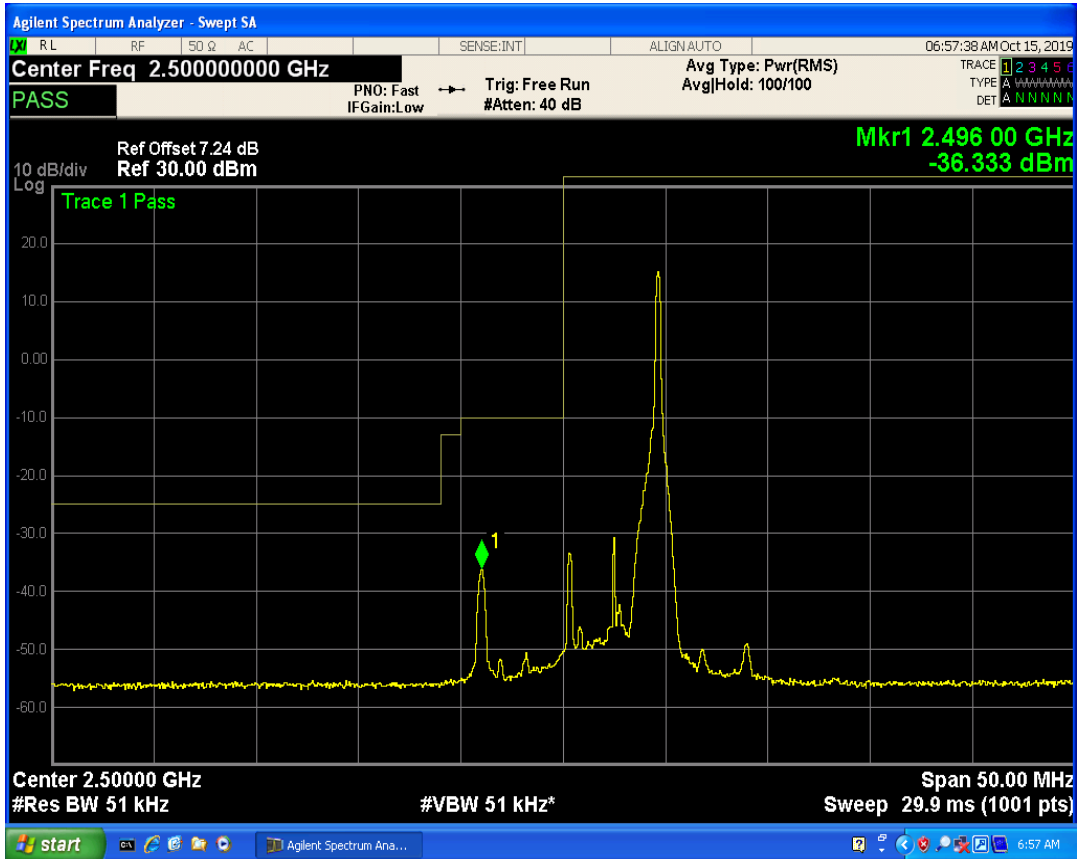

LTE Band5 QAM16 BW=10MHz Channel=20600 RB Size=1 Position=#Max

LTE Band7 QPSK BW=5MHz Channel=20775 RB Size=1 Position=#0

LTE Band7 QPSK BW=5MHz Channel=20775 RB Size=1 Position=#Max

LTE Band7 QPSK BW=5MHz Channel=20775 RB Size=25 Position=#0

LTE Band7 QAM16 BW=5MHz Channel=20775 RB Size=1 Position=#0

LTE Band7 QAM16 BW=5MHz Channel=20775 RB Size=1 Position=#Max

LTE Band7 QAM16 BW=5MHz Channel=20775 RB Size=25 Position=#0

LTE Band7 QPSK BW=5MHz Channel=21425 RB Size=1 Position=#0