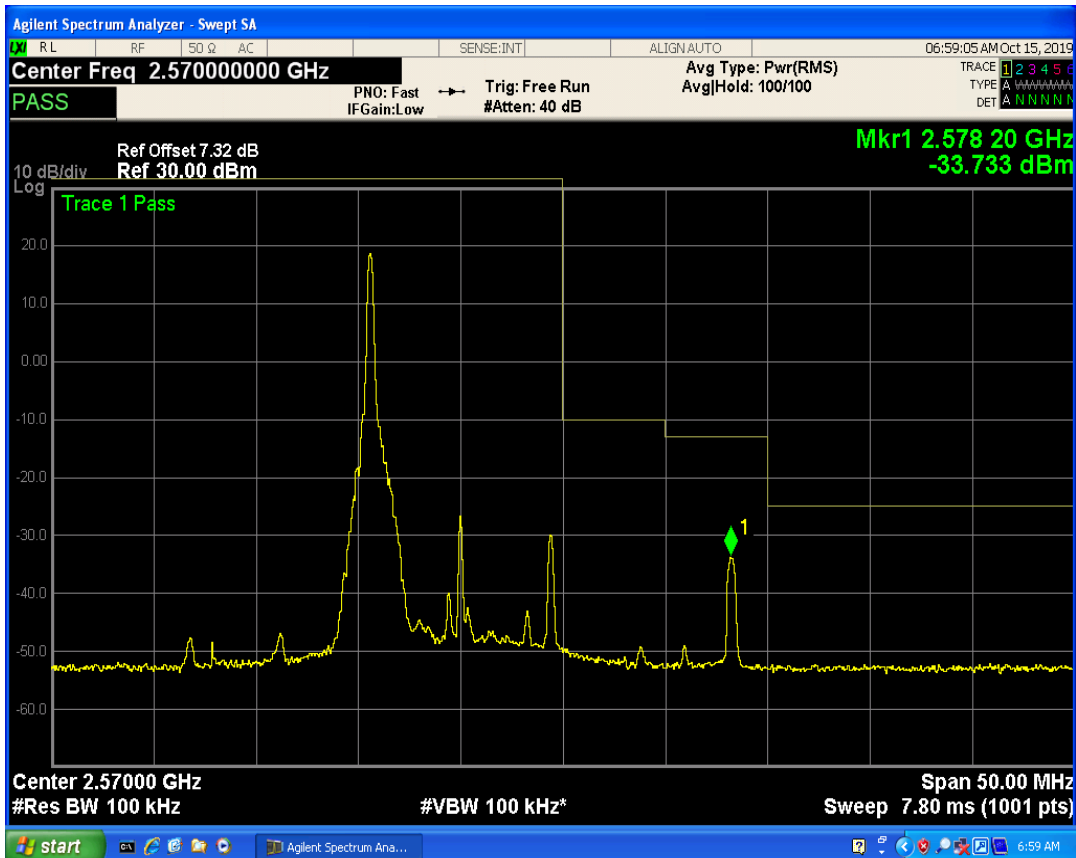

LTE Band7 QAM16 BW=5MHz Channel=21425 RB Size=25 Position=#0

LTE Band7 QPSK BW=10MHz Channel=20800 RB Size=1 Position=#0

LTE Band7 QPSK BW=10MHz Channel=20800 RB Size=50 Position=#0

LTE Band7 QPSK BW=10MHz Channel=20800 RB Size=1 Position=#Max

LTE Band7 QAM16 BW=10MHz Channel=20800 RB Size=1 Position=#0

LTE Band7 QAM16 BW=10MHz Channel=20800 RB Size=1 Position=#Max

LTE Band7 QAM16 BW=10MHz Channel=20800 RB Size=50 Position=#0

LTE Band7 QPSK BW=10MHz Channel=21400 RB Size=1 Position=#0

LTE Band7 QPSK BW=10MHz Channel=21400 RB Size=1 Position=#Max

LTE Band7 QPSK BW=10MHz Channel=21400 RB Size=50 Position=#0

LTE Band7 QAM16 BW=10MHz Channel=21400 RB Size=1 Position=#0

LTE Band7 QAM16 BW=10MHz Channel=21400 RB Size=1 Position=#Max