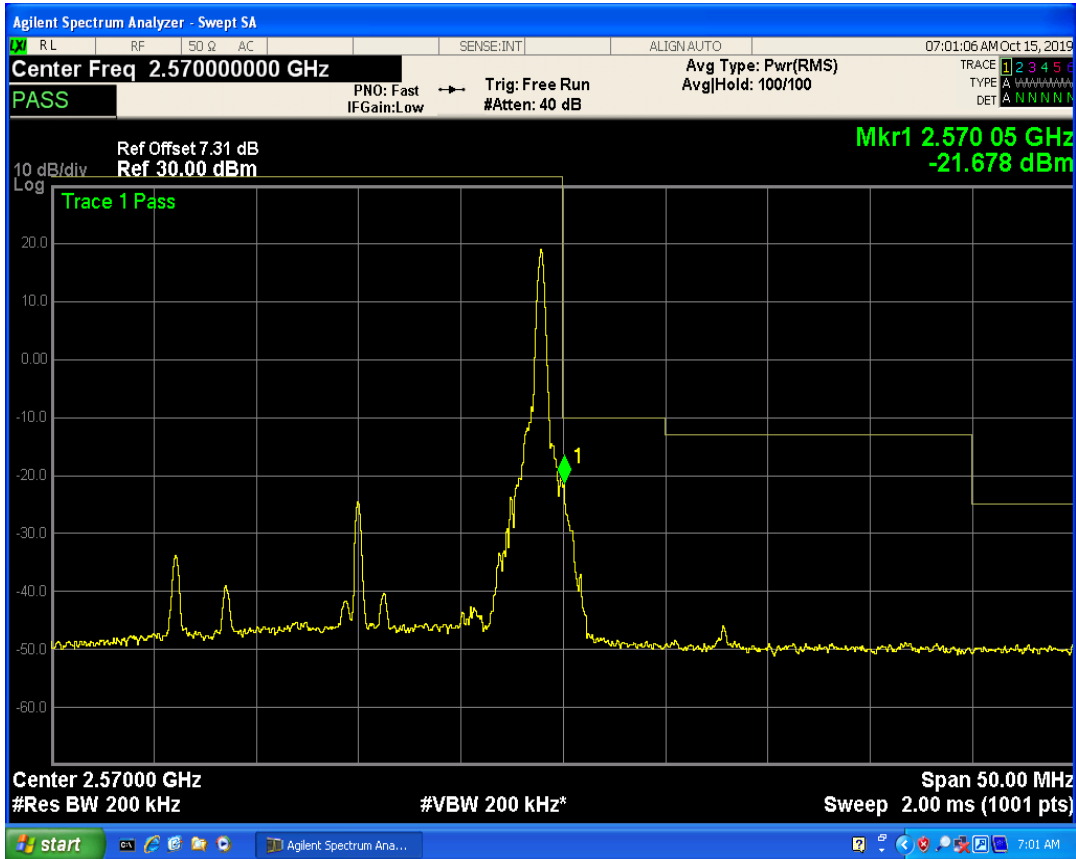

LTE Band7 QAM16 BW=20MHz Channel=20850 RB Size=1 Position=#0

LTE Band7 QAM16 BW=20MHz Channel=20850 RB Size=100 Position=#0

LTE Band7 QAM16 BW=20MHz Channel=20850 RB Size=1 Position=#Max

LTE Band7 QPSK BW=20MHz Channel=21350 RB Size=1 Position=#0

LTE Band7 QPSK BW=20MHz Channel=21350 RB Size=1 Position=#Max

LTE Band7 QAM16 BW=20MHz Channel=21350 RB Size=1 Position=#0

LTE Band7 QPSK BW=20MHz Channel=21350 RB Size=100 Position=#0

LTE Band7 QAM16 BW=20MHz Channel=21350 RB Size=1 Position=#Max