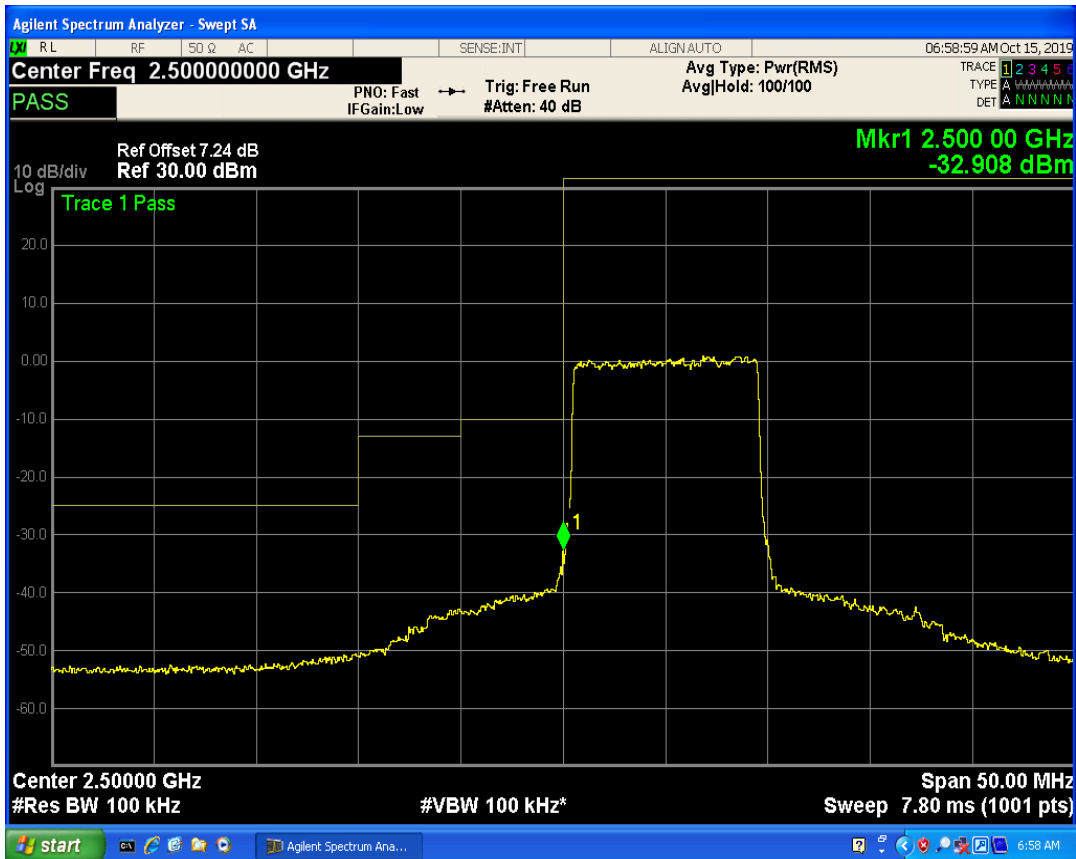

LTE Band7 QPSK BW=5MHz Channel=21425 RB Size=1 Position=#Max

LTE Band7 QPSK BW=5MHz Channel=21425 RB Size=25 Position=#0

LTE Band7 QAM16 BW=5MHz Channel=21425 RB Size=1 Position=#Max

LTE Band7 QAM16 BW=5MHz Channel=21425 RB Size=1 Position=#0

LTE Band7 QAM16 BW=5MHz Channel=21425 RB Size=25 Position=#0

LTE Band7 QPSK BW=10MHz Channel=20800 RB Size=1 Position=#0

LTE Band7 QPSK BW=10MHz Channel=20800 RB Size=50 Position=#0

LTE Band7 QPSK BW=10MHz Channel=20800 RB Size=1 Position=#Max

LTE Band7 QAM16 BW=10MHz Channel=20800 RB Size=1 Position=#0

LTE Band7 QAM16 BW=10MHz Channel=20800 RB Size=1 Position=#Max

LTE Band7 QAM16 BW=10MHz Channel=20800 RB Size=50 Position=#0

LTE Band7 QPSK BW=10MHz Channel=21400 RB Size=1 Position=#0

LTE Band7 QPSK BW=10MHz Channel=21400 RB Size=1 Position=#Max

LTE Band7 QPSK BW=10MHz Channel=21400 RB Size=50 Position=#0

LTE Band7 QAM16 BW=10MHz Channel=21400 RB Size=1 Position=#0

LTE Band7 QAM16 BW=10MHz Channel=21400 RB Size=1 Position=#Max