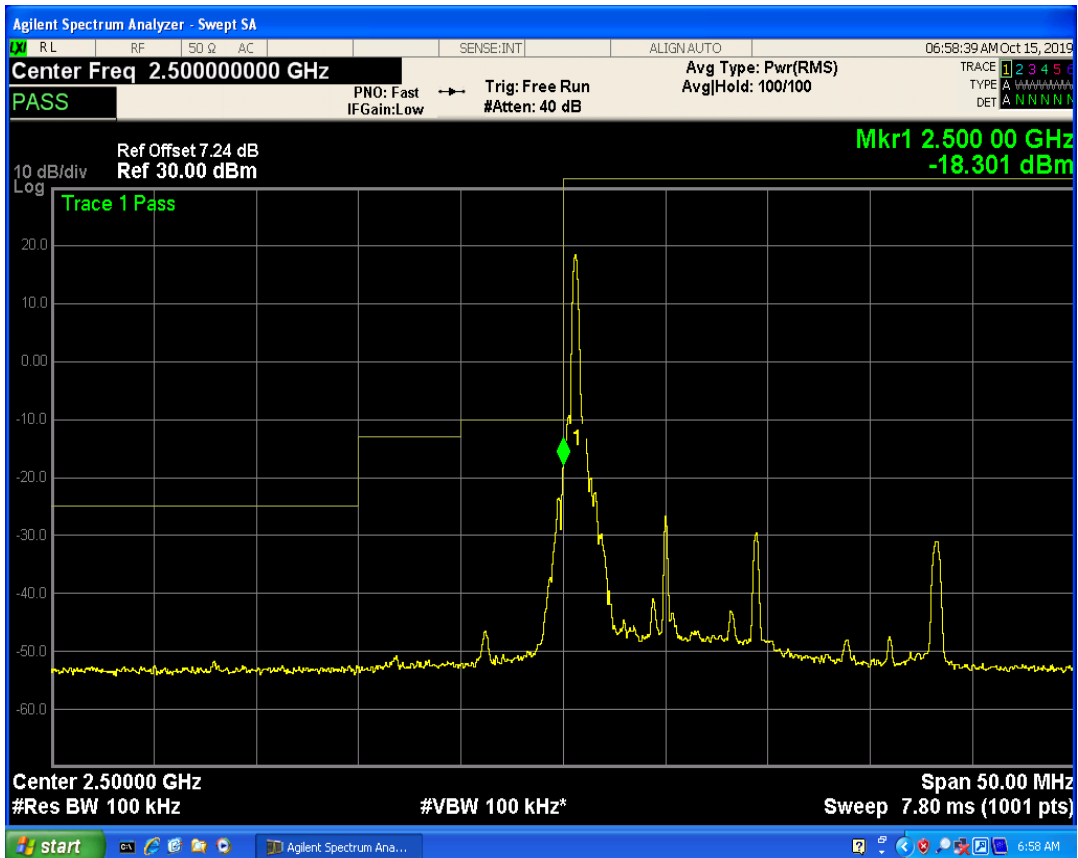

LTE Band7 QAM16 BW=5MHz Channel=20775 RB Size=1 Position=#0

LTE Band7 QAM16 BW=5MHz Channel=20775 RB Size=1 Position=#Max

LTE Band7 QAM16 BW=5MHz Channel=20775 RB Size=25 Position=#0

LTE Band7 QPSK BW=5MHz Channel=21425 RB Size=1 Position=#0

LTE Band7 QPSK BW=5MHz Channel=21425 RB Size=1 Position=#Max

LTE Band7 QPSK BW=5MHz Channel=21425 RB Size=25 Position=#0

LTE Band7 QAM16 BW=5MHz Channel=21425 RB Size=1 Position=#Max

LTE Band7 QAM16 BW=5MHz Channel=21425 RB Size=1 Position=#0

LTE Band7 QAM16 BW=5MHz Channel=21425 RB Size=25 Position=#0

LTE Band7 QPSK BW=10MHz Channel=20800 RB Size=1 Position=#0

LTE Band7 QPSK BW=10MHz Channel=20800 RB Size=50 Position=#0

LTE Band7 QPSK BW=10MHz Channel=20800 RB Size=1 Position=#Max

LTE Band7 QAM16 BW=10MHz Channel=20800 RB Size=1 Position=#0

LTE Band7 QAM16 BW=10MHz Channel=20800 RB Size=1 Position=#Max

LTE Band7 QAM16 BW=10MHz Channel=20800 RB Size=50 Position=#0

LTE Band7 QPSK BW=10MHz Channel=21400 RB Size=1 Position=#0