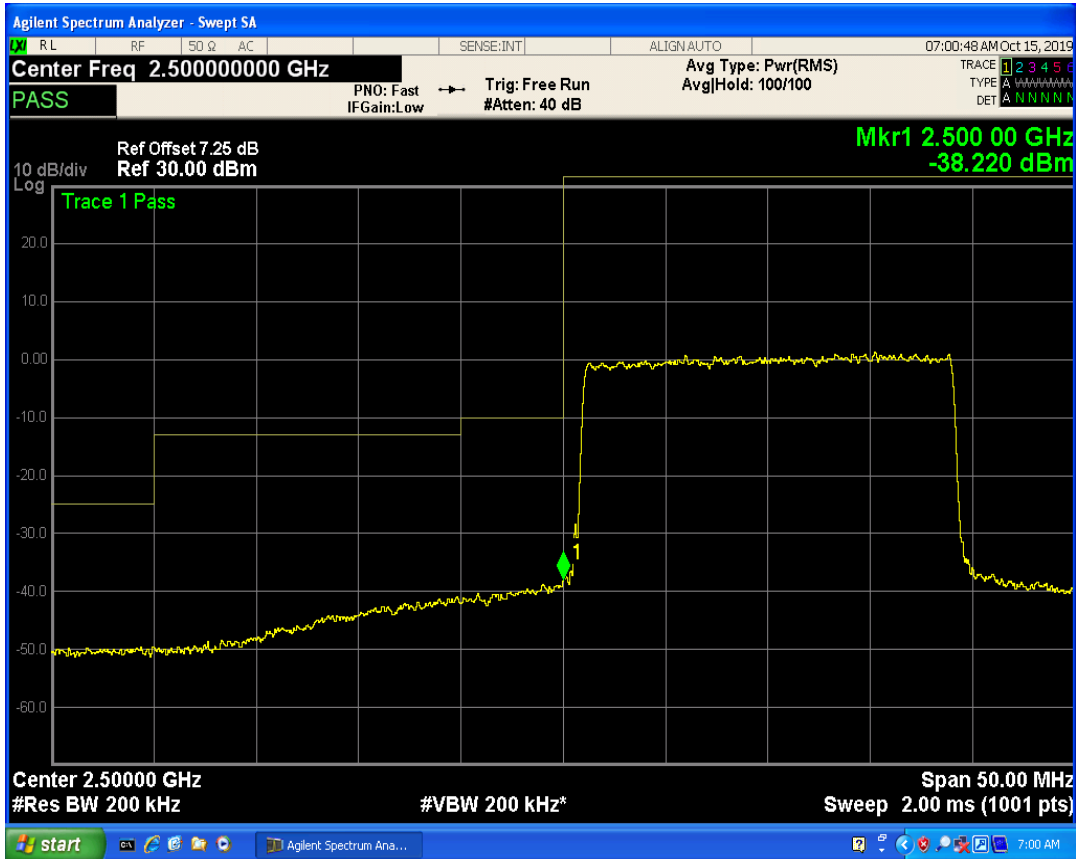

LTE Band7 QPSK BW=15MHz Channel=21375 RB Size=1 Position=#Max

LTE Band7 QPSK BW=15MHz Channel=21375 RB Size=75 Position=#0

LTE Band7 QAM16 BW=15MHz Channel=21375 RB Size=1 Position=#0

LTE Band7 QAM16 BW=15MHz Channel=21375 RB Size=1 Position=#Max

LTE Band7 QAM16 BW=15MHz Channel=21375 RB Size=75 Position=#0

LTE Band7 QPSK BW=20MHz Channel=20850 RB Size=1 Position=#0

LTE Band7 QPSK BW=20MHz Channel=20850 RB Size=1 Position=#Max

LTE Band7 QPSK BW=20MHz Channel=20850 RB Size=100 Position=#0

LTE Band7 QAM16 BW=20MHz Channel=20850 RB Size=1 Position=#0

LTE Band7 QAM16 BW=20MHz Channel=20850 RB Size=100 Position=#0

LTE Band7 QAM16 BW=20MHz Channel=20850 RB Size=1 Position=#Max

LTE Band7 QPSK BW=20MHz Channel=21350 RB Size=1 Position=#0

LTE Band7 QPSK BW=20MHz Channel=21350 RB Size=1 Position=#Max

LTE Band7 QAM16 BW=20MHz Channel=21350 RB Size=1 Position=#0

LTE Band7 QPSK BW=20MHz Channel=21350 RB Size=100 Position=#0

LTE Band7 QAM16 BW=20MHz Channel=21350 RB Size=1 Position=#Max