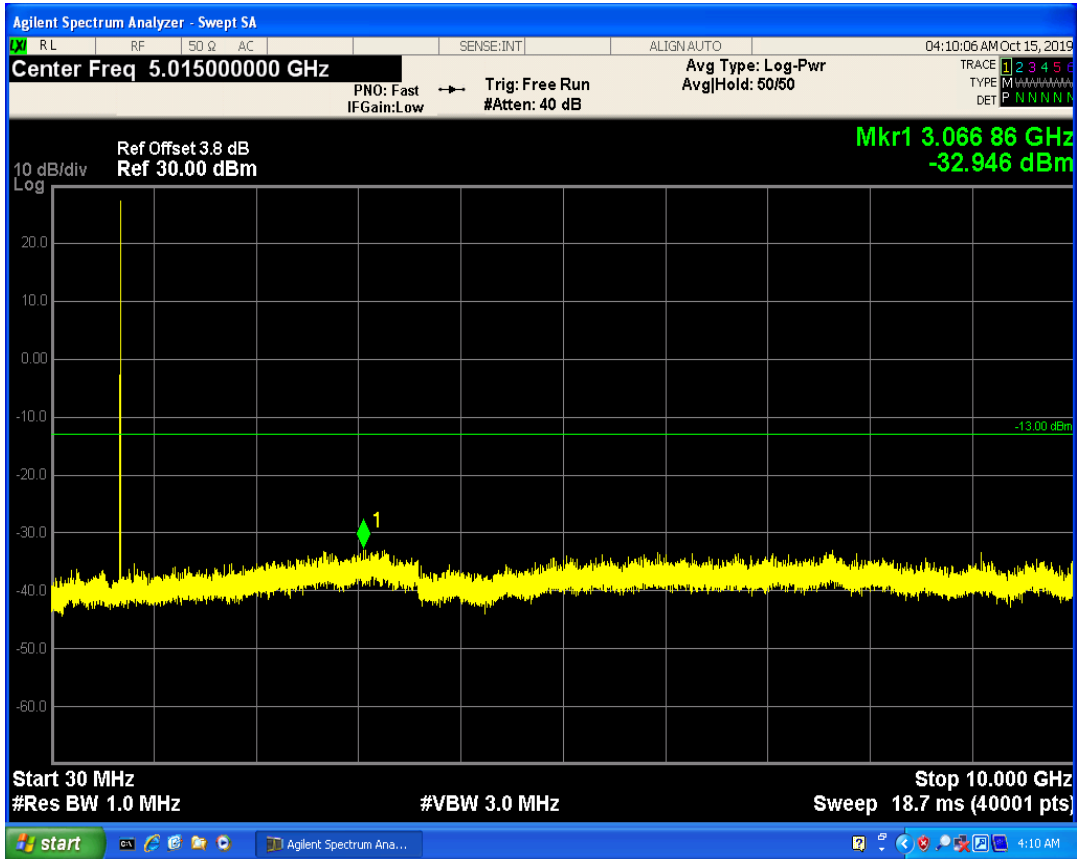

LTE Band12 QPSK BW=1.4MHz Channel=23017 RB Size=1 Position=#0