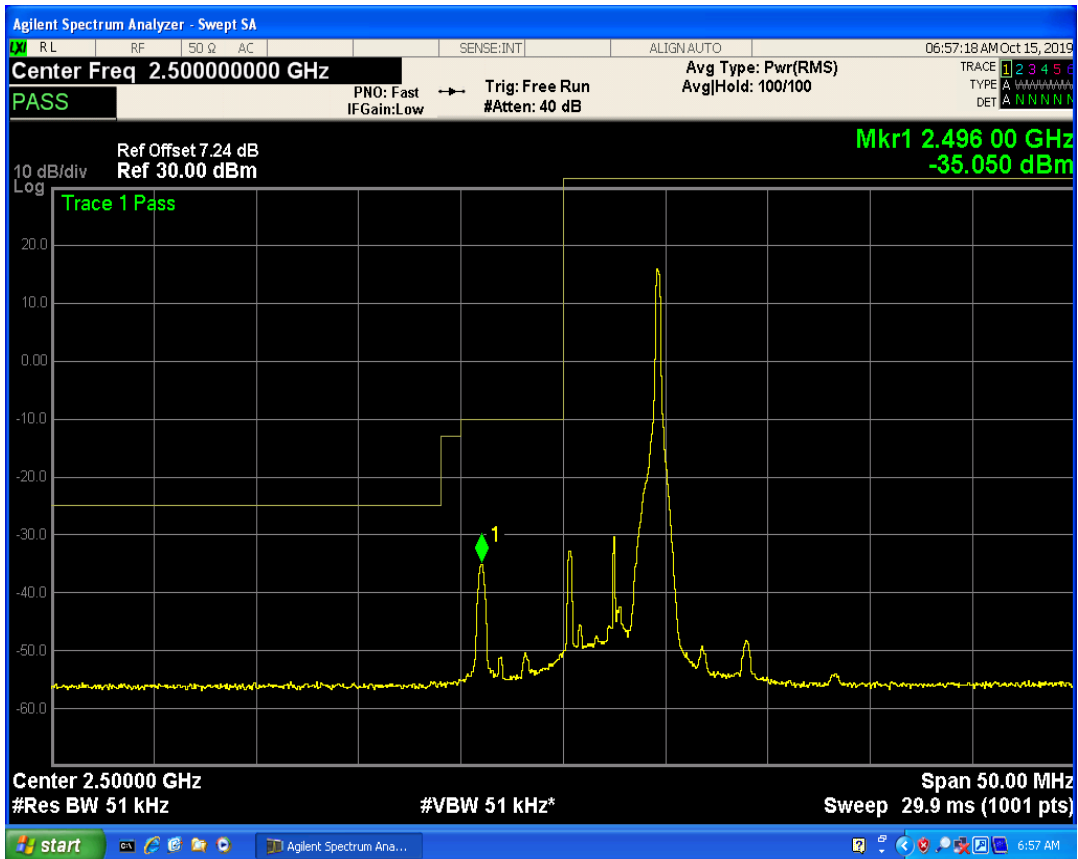

LTE Band5 QAM16 BW=10MHz Channel=20600 RB Size=1 Position=#Max

LTE Band7 QPSK BW=5MHz Channel=20775 RB Size=1 Position=#0

LTE Band7 QPSK BW=5MHz Channel=20775 RB Size=1 Position=#Max

LTE Band7 QPSK BW=5MHz Channel=20775 RB Size=25 Position=#0

LTE Band7 QAM16 BW=5MHz Channel=20775 RB Size=1 Position=#0

LTE Band7 QAM16 BW=5MHz Channel=20775 RB Size=1 Position=#Max

LTE Band7 QAM16 BW=5MHz Channel=20775 RB Size=25 Position=#0

LTE Band7 QPSK BW=5MHz Channel=21425 RB Size=1 Position=#0

LTE Band7 QPSK BW=5MHz Channel=21425 RB Size=1 Position=#Max

LTE Band7 QPSK BW=5MHz Channel=21425 RB Size=25 Position=#0

LTE Band7 QAM16 BW=5MHz Channel=21425 RB Size=1 Position=#Max

LTE Band7 QAM16 BW=5MHz Channel=21425 RB Size=1 Position=#0