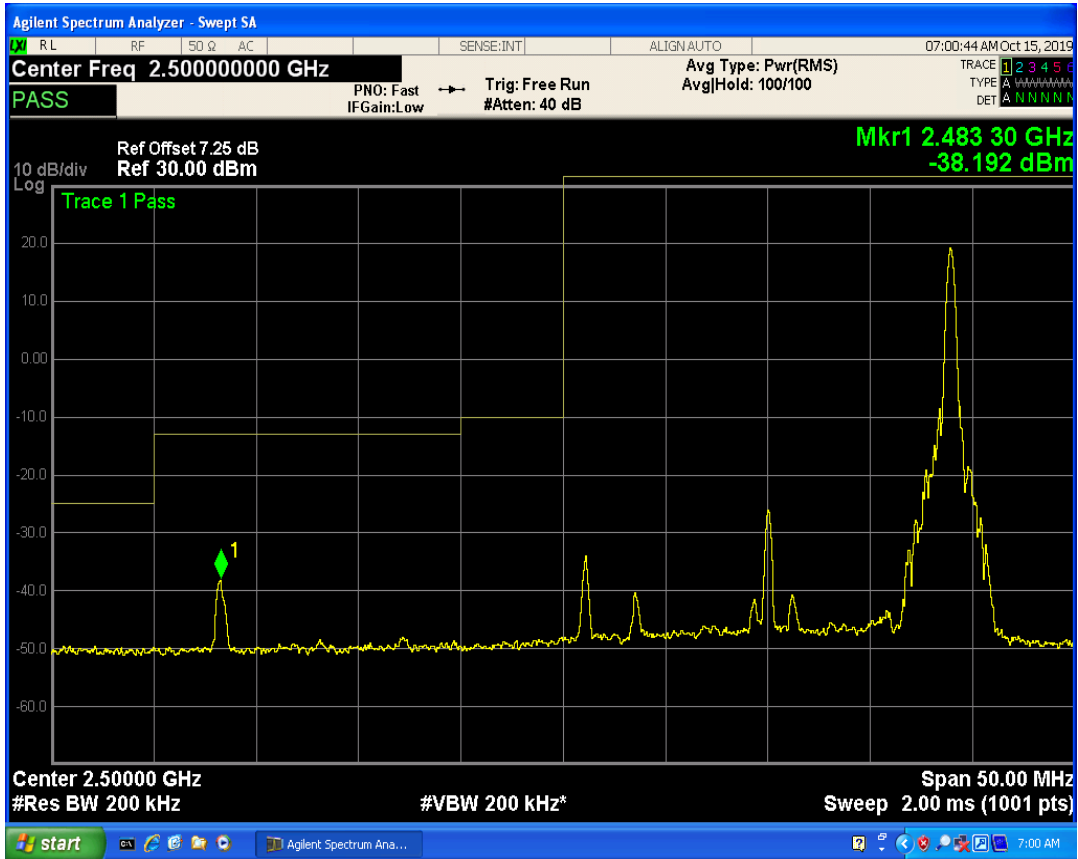

LTE Band7 QPSK BW=15MHz Channel=21375 RB Size=1 Position=#Max

LTE Band7 QPSK BW=15MHz Channel=21375 RB Size=75 Position=#0

LTE Band7 QAM16 BW=15MHz Channel=21375 RB Size=1 Position=#0

LTE Band7 QAM16 BW=15MHz Channel=21375 RB Size=1 Position=#Max

LTE Band7 QAM16 BW=15MHz Channel=21375 RB Size=75 Position=#0

LTE Band7 QPSK BW=20MHz Channel=20850 RB Size=1 Position=#0

LTE Band7 QPSK BW=20MHz Channel=20850 RB Size=1 Position=#Max

LTE Band7 QPSK BW=20MHz Channel=20850 RB Size=100 Position=#0

LTE Band7 QAM16 BW=20MHz Channel=20850 RB Size=1 Position=#0

LTE Band7 QAM16 BW=20MHz Channel=20850 RB Size=100 Position=#0

LTE Band7 QAM16 BW=20MHz Channel=20850 RB Size=1 Position=#Max

LTE Band7 QPSK BW=20MHz Channel=21350 RB Size=1 Position=#0