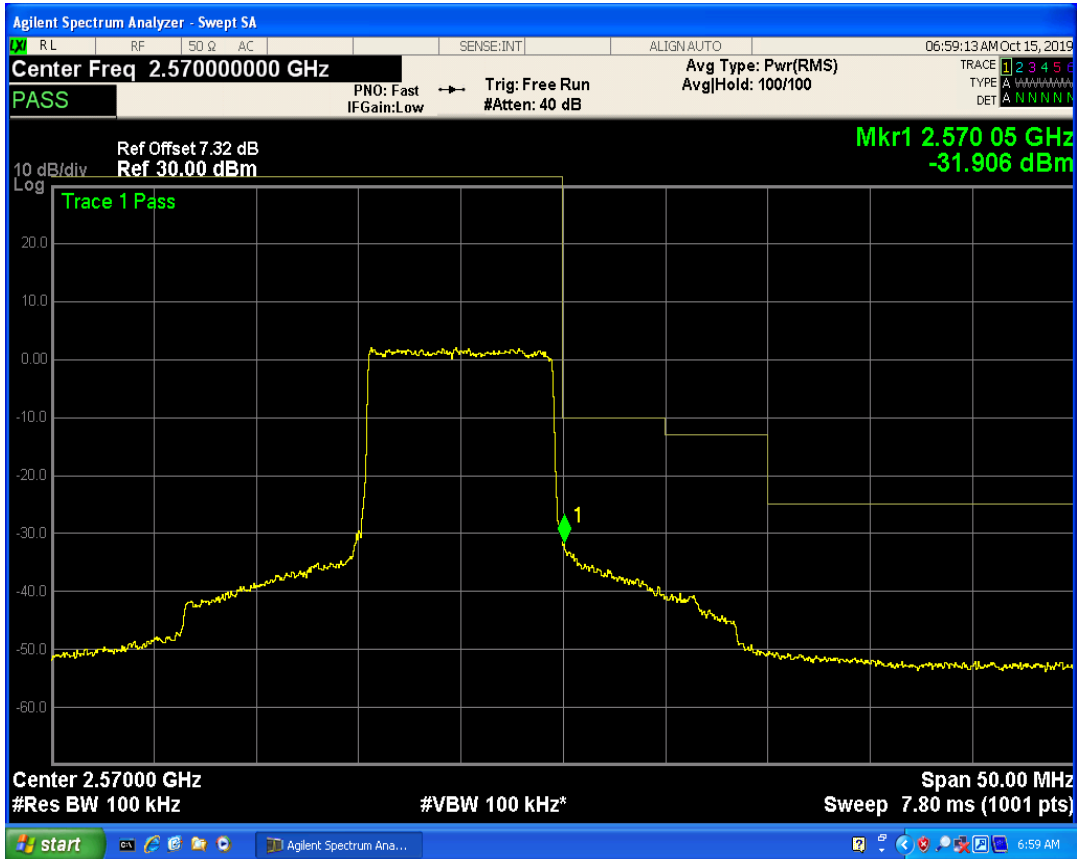

LTE Band7 QAM16 BW=5MHz Channel=21425 RB Size=25 Position=#0

LTE Band7 QPSK BW=10MHz Channel=20800 RB Size=1 Position=#0

LTE Band7 QPSK BW=10MHz Channel=20800 RB Size=50 Position=#0

LTE Band7 QPSK BW=10MHz Channel=20800 RB Size=1 Position=#Max

LTE Band7 QAM16 BW=10MHz Channel=20800 RB Size=1 Position=#0

LTE Band7 QAM16 BW=10MHz Channel=20800 RB Size=1 Position=#Max

LTE Band7 QAM16 BW=10MHz Channel=20800 RB Size=50 Position=#0

LTE Band7 QPSK BW=10MHz Channel=21400 RB Size=1 Position=#0

LTE Band7 QPSK BW=10MHz Channel=21400 RB Size=1 Position=#Max

LTE Band7 QPSK BW=10MHz Channel=21400 RB Size=50 Position=#0

LTE Band7 QAM16 BW=10MHz Channel=21400 RB Size=1 Position=#0

LTE Band7 QAM16 BW=10MHz Channel=21400 RB Size=1 Position=#Max

LTE Band7 QAM16 BW=10MHz Channel=21400 RB Size=50 Position=#0

LTE Band7 QPSK BW=15MHz Channel=20825 RB Size=1 Position=#0

LTE Band7 QPSK BW=15MHz Channel=20825 RB Size=75 Position=#0

LTE Band7 QPSK BW=15MHz Channel=20825 RB Size=1 Position=#Max