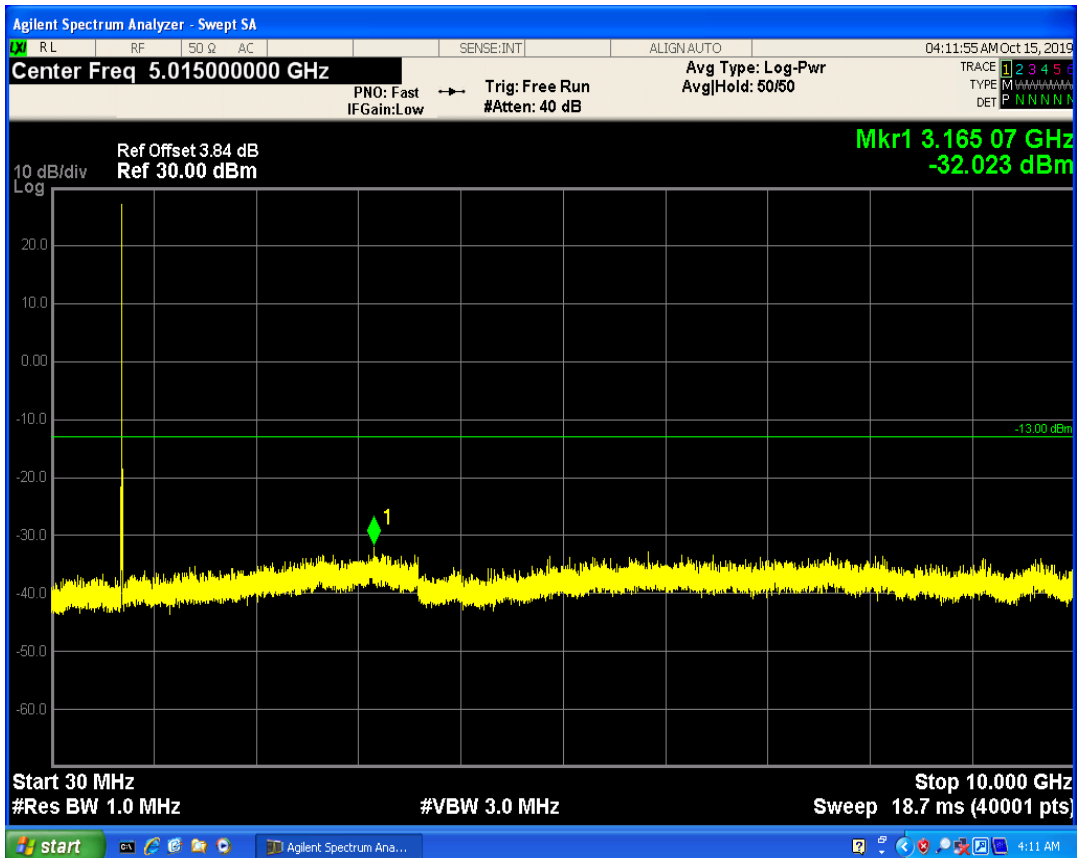

LTE Band12 QPSK BW=1.4MHz Channel=23017 RB Size=1 Position=#0

LTE Band12 QPSK BW=1.4MHz Channel=23095 RB Size=1 Position=#0

LTE Band12 QPSK BW=3MHz Channel=23025 RB Size=1 Position=#0

LTE Band12 QPSK BW=1.4MHz Channel=23173 RB Size=1 Position=#0

LTE Band12 QPSK BW=3MHz Channel=23095 RB Size=1 Position=#0

LTE Band12 QPSK BW=3MHz Channel=23165 RB Size=1 Position=#0

LTE Band12 QPSK BW=5MHz Channel=23095 RB Size=1 Position=#0

LTE Band12 QPSK BW=5MHz Channel=23035 RB Size=1 Position=#0