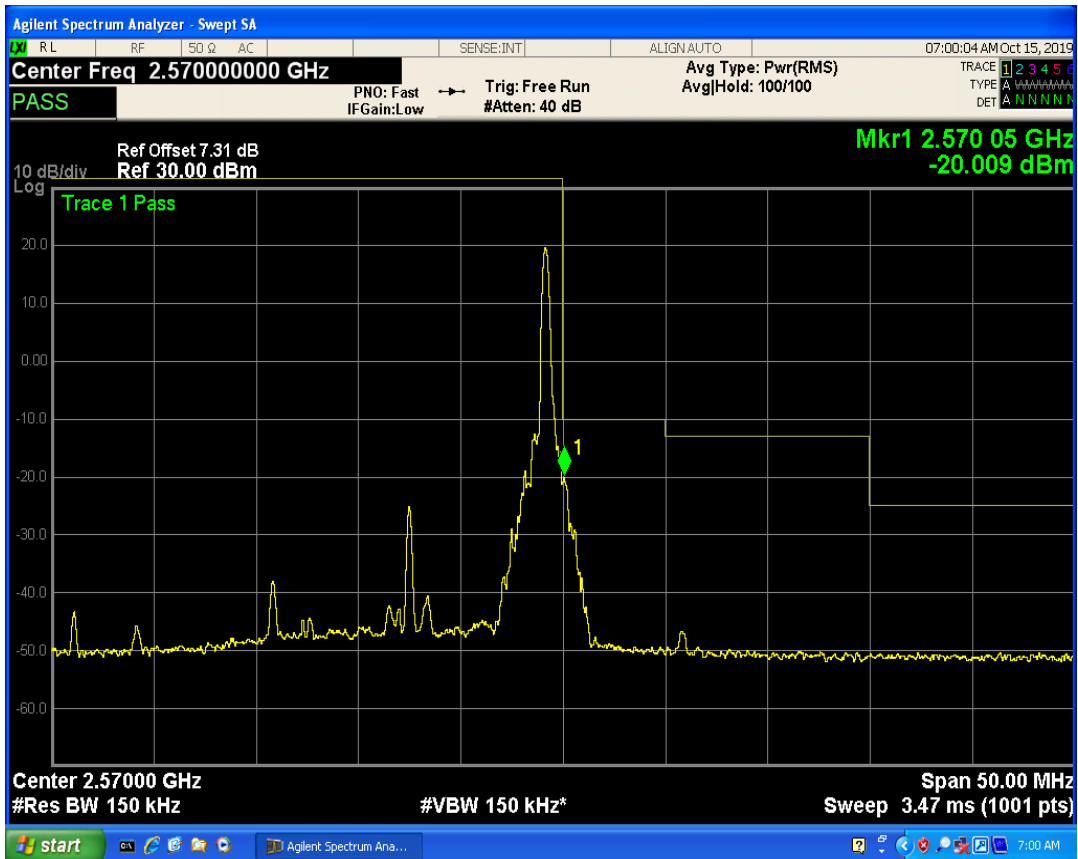

LTE Band7 QAM16 BW=10MHz Channel=21400 RB Size=50 Position=#0

LTE Band7 QPSK BW=15MHz Channel=20825 RB Size=1 Position=#0

LTE Band7 QPSK BW=15MHz Channel=20825 RB Size=75 Position=#0

LTE Band7 QPSK BW=15MHz Channel=20825 RB Size=1 Position=#Max

LTE Band7 QAM16 BW=15MHz Channel=20825 RB Size=1 Position=#0

LTE Band7 QAM16 BW=15MHz Channel=20825 RB Size=1 Position=#Max

LTE Band7 QAM16 BW=15MHz Channel=20825 RB Size=75 Position=#0

LTE Band7 QPSK BW=15MHz Channel=21375 RB Size=1 Position=#0

LTE Band7 QPSK BW=15MHz Channel=21375 RB Size=1 Position=#Max

LTE Band7 QPSK BW=15MHz Channel=21375 RB Size=75 Position=#0

LTE Band7 QAM16 BW=15MHz Channel=21375 RB Size=1 Position=#0

LTE Band7 QAM16 BW=15MHz Channel=21375 RB Size=1 Position=#Max

LTE Band7 QAM16 BW=15MHz Channel=21375 RB Size=75 Position=#0

LTE Band7 QPSK BW=20MHz Channel=20850 RB Size=1 Position=#0

LTE Band7 QPSK BW=20MHz Channel=20850 RB Size=1 Position=#Max

LTE Band7 QPSK BW=20MHz Channel=20850 RB Size=100 Position=#0