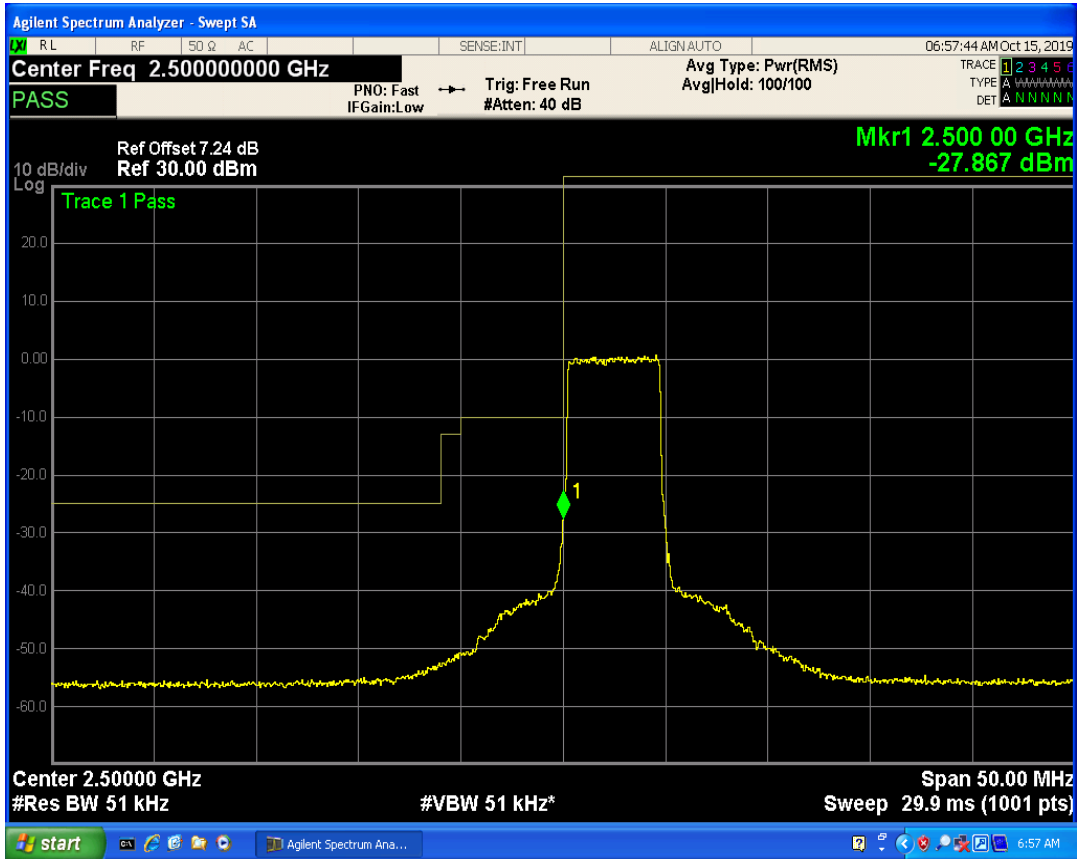

LTE Band5 QAM16 BW=10MHz Channel=20600 RB Size=1 Position=#Max

LTE Band7 QPSK BW=5MHz Channel=20775 RB Size=1 Position=#0

LTE Band7 QPSK BW=5MHz Channel=20775 RB Size=1 Position=#Max

LTE Band7 QPSK BW=5MHz Channel=20775 RB Size=25 Position=#0

LTE Band7 QAM16 BW=5MHz Channel=20775 RB Size=1 Position=#0

LTE Band7 QAM16 BW=5MHz Channel=20775 RB Size=1 Position=#Max

LTE Band7 QAM16 BW=5MHz Channel=20775 RB Size=25 Position=#0

LTE Band7 QPSK BW=5MHz Channel=21425 RB Size=1 Position=#0