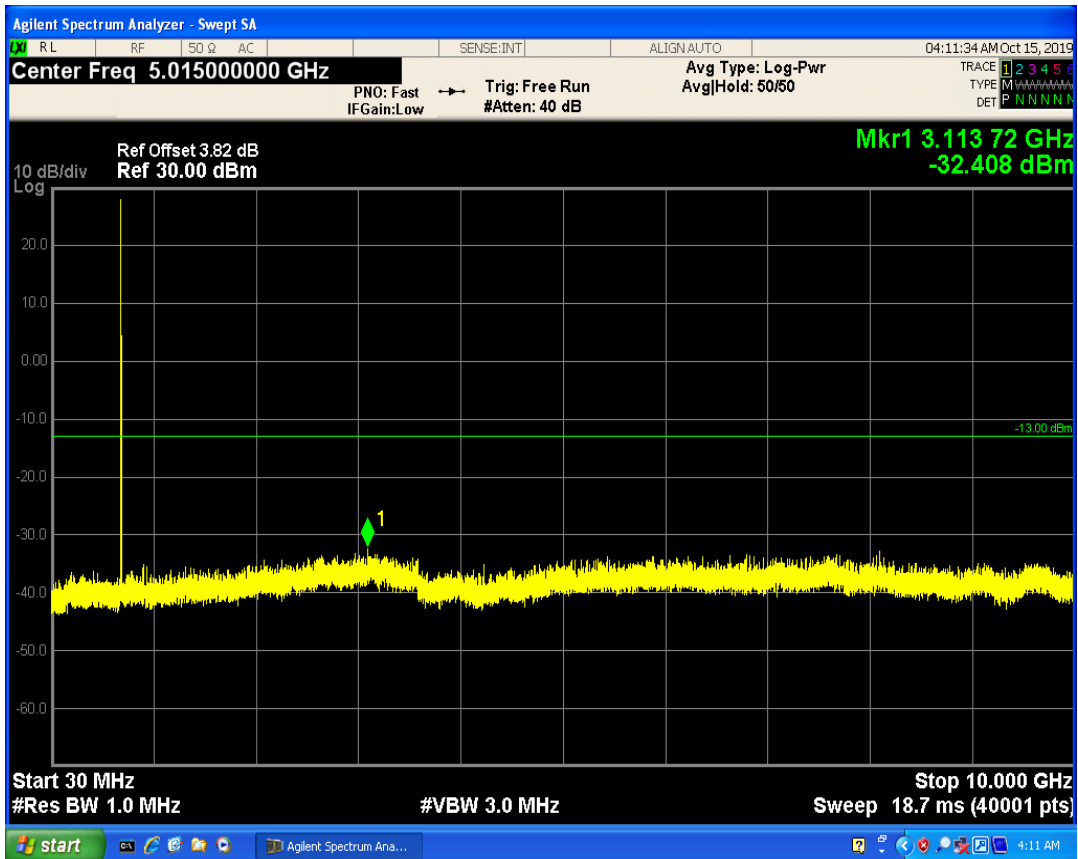

LTE Band12 QPSK BW=1.4MHz Channel=23017 RB Size=1 Position=#0

LTE Band12 QPSK BW=1.4MHz Channel=23095 RB Size=1 Position=#0

LTE Band12 QPSK BW=3MHz Channel=23025 RB Size=1 Position=#0

LTE Band12 QPSK BW=1.4MHz Channel=23173 RB Size=1 Position=#0

LTE Band12 QPSK BW=3MHz Channel=23095 RB Size=1 Position=#0

LTE Band12 QPSK BW=3MHz Channel=23165 RB Size=1 Position=#0

LTE Band12 QPSK BW=5MHz Channel=23095 RB Size=1 Position=#0

LTE Band12 QPSK BW=5MHz Channel=23035 RB Size=1 Position=#0