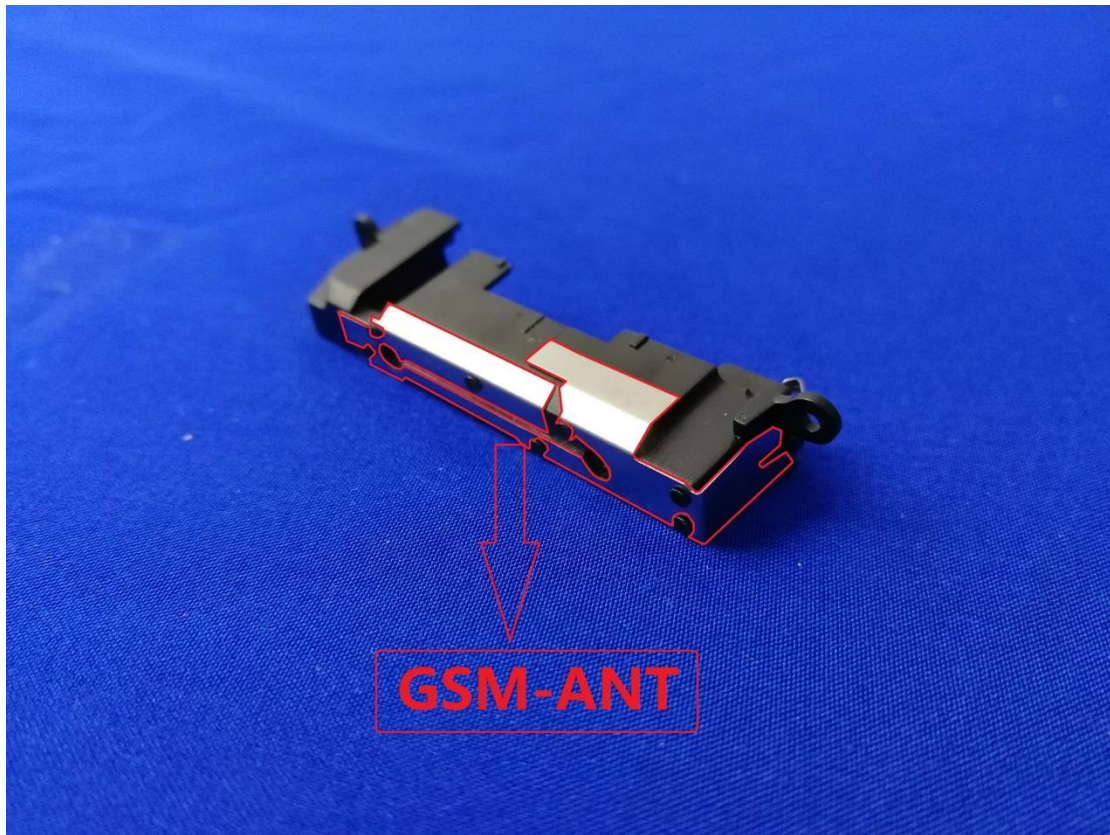

EUT Photos (Model: Survivor)

EUT Antenna Locations

SAR Test Setup Photos

Head

Right Cheek

Right Tilted

Left Cheek

Left Tilted

Body

Front side (10mm)

Back side(10mm)