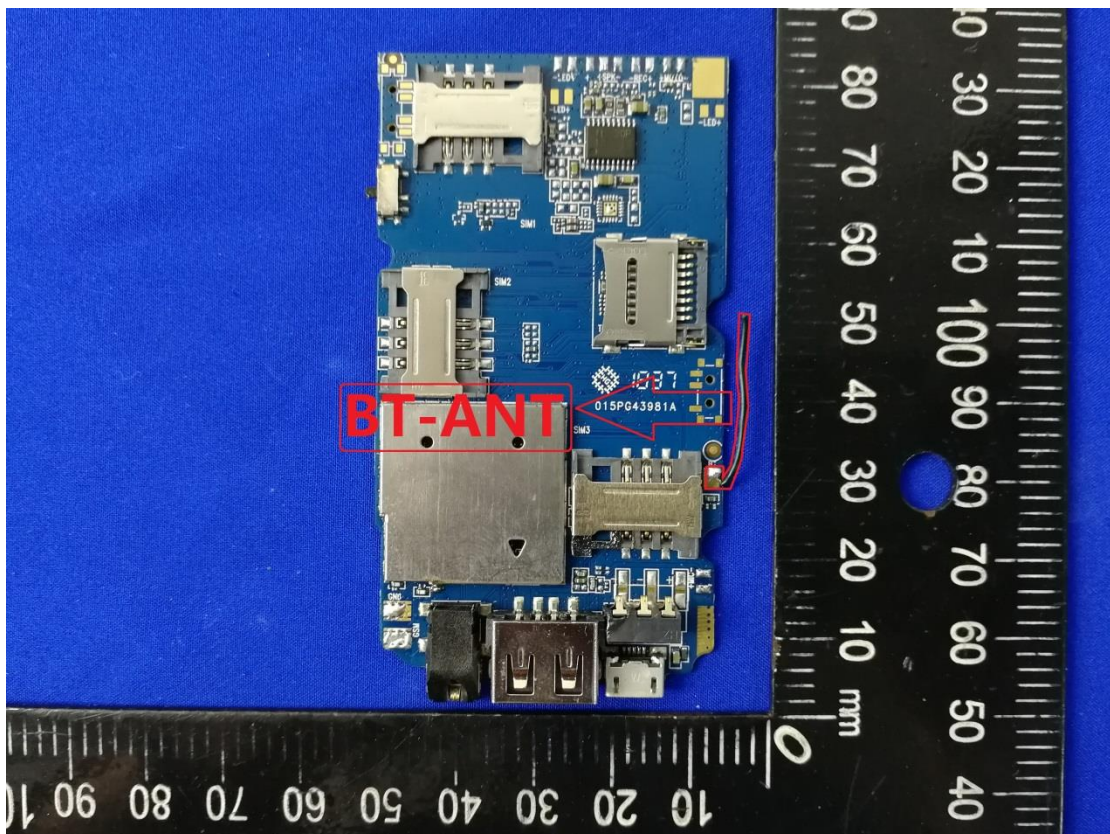

EUT Photos (Model: Survivor)

EUT Antenna Locations

SAR Test Setup Photos

Head

Right Cheek

Right Tilted

Left Cheek

Left Tilted

Body

Front side (10mm)

Back side(10mm)