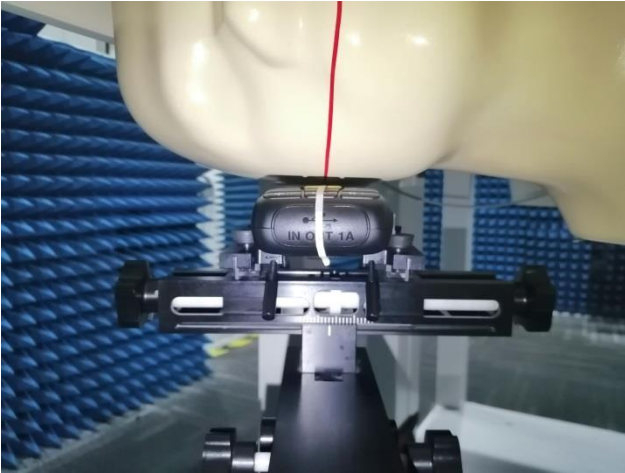

EUT Photos (Model: Survivor)

EUT Antenna Locations

SAR Test Setup Photos

Head

Right Cheek

Right Tilted

Left Cheek

Left Tilted

Body

Front side (10mm)

Back side(10mm)